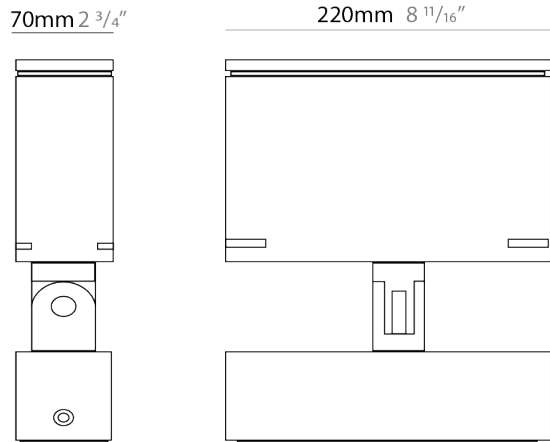

PROJECT	_____
TYPE	_____
SPECIFIER	_____
QUANTITY	_____
DATE	_____

TARGET SURFACE

E9F234- - _____
base number   Finish   Lens
                         Options   Options

1. To build a product code in our configurator select the specify button on the base model # product page
2. To build a manual product code on this datasheet choose from the options listed below in blue font and add the suffix to the base model #

GENERAL

Series: Target
Brand: Platek
Division: Exterior
Mounting Type: Surface
Mounting Location: Above Ground
Subcategory: Flood

PHYSICAL

Shape: Rectangle
Length (mm): 220
Length (in): 8 11/16
Width (mm): 70
Width (in): 2 3/4
Height (mm): 213
Height (in): 8 3/8
Light Distribution: Adjustable / Direct
Screws: A4 stainless steel
Diffuser: Clear tempered glass
Fixture Finish: [BLK / WHI / GRY / COR / ANT / BRZ](#)
Fixture Material: Aluminum Die Cast
Cable Details: 2000mm Cable

ELECTRICAL

Lamp Type: LED
Total Output Wattage (W): 32
Dimming: DMX
Driver Included: No
Driver Location: Remote
Driver Type: Constant Current - Universal
Driver Class: Class 2
Input Voltage (V): 120 - 277
Constant Current (MA): 700

LED

Number of LEDs: 16
Color Temperature (°K): RGBW
CRI: >80 CRI
Lamp Life (hrs): 60000
Special LEDs offerings: RGBW

OPTICAL

Optic°: [9 / 24 / 48 / ELL](#)
Adjustability: Rotational 330°; Tilt 90°

RATINGS AND CERTIFICATIONS

Certified By: Certified for North American Standards
IP rating: IP66
IK Rating: IK08
Bug Rating: B2 U0 G0