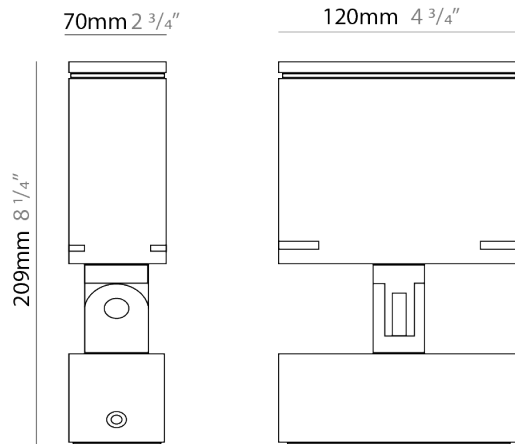

PROJECT
TYPE
SPECIFIER
QUANTITY
DATE

TARGET SURFACE

E9F233- -
base number   Finish Options   Lens Options

1. To build a product code in our configurator select the specify button on the base model # product page
2. To build a manual product code on this datasheet choose from the options listed below in blue font and add the suffix to the base model #

GENERAL

Series: Target
Brand: Platek
Division: Exterior
Mounting Type: Surface
Mounting Location: Above Ground
Subcategory: Flood

PHYSICAL

Shape: Rectangle
Length (mm): 120
Length (in): 4 3/4
Width (mm): 70
Width (in): 2 3/4
Height (mm): 213
Height (in): 8 3/8
Light Distribution: Adjustable / Direct
Screws: A4 stainless steel
Diffuser: Clear tempered glass
Fixture Finish: [BLK / WHI / GRY / COR / ANT / BRZ](#)
Fixture Material: Aluminum Die Cast
Cable Details: 2000mm Cable

ELECTRICAL

Lamp Type: LED
Total Output Wattage (W): 16
Dimming: DMX
Driver Included: No
Driver Location: Remote
Driver Type: Constant Current - Universal
Driver Class: Class 2
Input Voltage (V): 120 - 277
Constant Current (MA): 700

LED

Number of LEDs: 8
Color Temperature (°K): RGBW
CRI: >80 CRI
Lamp Life (hrs): 60000
Special LEDs offerings: RGBW

OPTICAL

Optic°: [9 / 24 / 48 / ELL](#)
Adjustability: Rotational 330°; Tilt 90°

RATINGS AND CERTIFICATIONS

Certified By: Certified for North American Standards
IP Rating: IP66
IK Rating: IK08
Bug Rating: B1 U0 G0