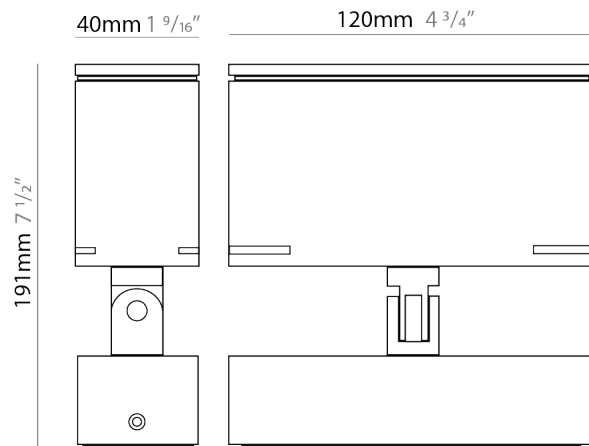

TARGET SURFACE

E9F232- _____ - _____
base number   Finish   Lens
                         Options   Options

1. To build a product code in our configurator select the specify button on the base model # product page
2. To build a manual product code on this datasheet choose from the options listed below in blue font and add the suffix to the base model #

GENERAL

Series: Target
Brand: Platek
Division: Exterior
Mounting Type: Surface
Mounting Location: Above Ground
Subcategory: Flood

PHYSICAL

Shape: Rectangle
Length (mm): 120
Length (in): 4 ³/₄
Width (mm): 40
Width (in): 1 ⁹/₁₆
Height (mm): 191
Height (in): 7 ¹/₂
Light Distribution: Adjustable / Direct
Screws: A4 stainless steel
Diffuser: Clear tempered glass
Fixture Finish: [BLK / WHI / GRY / COR / ANT / BRZ](#)
Fixture Material: Aluminum Die Cast
Cable Details: 2000mm Cable

ELECTRICAL

Lamp Type: LED
Total Output Wattage (W): 8
Dimming: DMX
Driver Included: No
Driver Location: Remote
Driver Type: Constant Current - Universal
Driver Class: Class 2
Input Voltage (V): 120 - 277
Constant Current (MA): 700

LED

Number of LEDs: 4
Color Temperature (°K): RGBW
CRI: >80 CRI
Lamp Life (hrs): 60000
Special LEDs offerings: RGBW

OPTICAL

Optic°: [9 / 24 / 48 / ELL](#)
Adjustability: Tilt 90°

RATINGS AND CERTIFICATIONS

Certified By: Certified for North American Standards
IP Rating: IP66
IK Rating: IK08
Bug Rating: B3 U0 G0