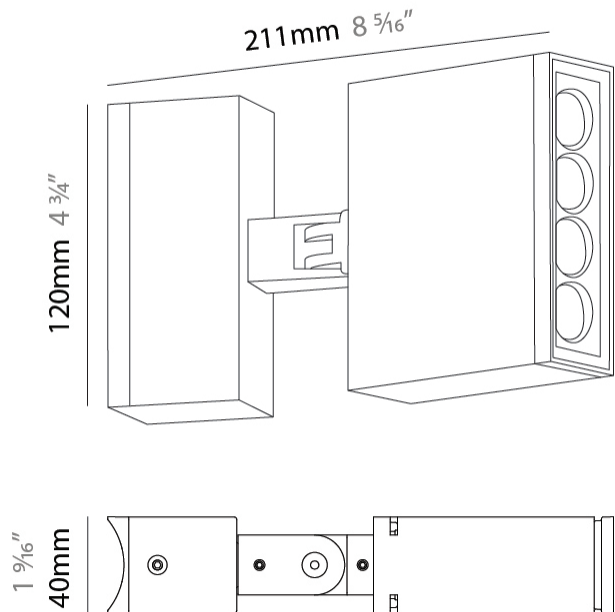

base number
Color   Finish   Lens
Temperature   Options   Options

1. To build a product code in our configurator select the specify button on the base model # product page
2. To build a manual product code on this datasheet choose from the options listed below in blue font and add the suffix to the base model #

GENERAL

Series: Target
Brand: Platek
Division: Exterior
Mounting Type: Post
Mounting Location: Above Ground
Subcategory: Bollard

PHYSICAL

Shape: Rectangle
Length (mm): 120
Length (in): 4 3/4
Width (mm): 40
Width (in): 1 9/16
Height (mm): 211
Height (in): 8 5/16
Light Distribution: Adjustable / Direct
Screws: A4 stainless steel
Diffuser: Clear tempered glass
Fixture Finish: [BLK](#) / [WHI](#) / [GRY](#) / [COR](#) / [ANT](#) / [BRZ](#)
Fixture Material: Aluminum Die Cast

ELECTRICAL

Lamp Type: LED
Input Wattage (W): 10
Total Output Wattage (W): 8
Dimming: Non-Dimmable
Driver Included: Yes
Driver Location: Integrated
Driver Type: Constant Current - 120Vac
Driver Class: Class 2
Input Voltage (V): 120 - 277
Constant Current (MA): 700
Upon Request: Integral: Phase dimming 120Vac / Non-dimming 120/277Vac / Remote: 0-10Vdc dimming

LED

Number of LEDs: 4
Color Temperature (°K): [2700](#) / [3000](#) / [4000](#)
Max. Delivered Lumen (lm): Max 775
CRI: >80 CRI
Lamp Life (hrs): 60000

OPTICAL

Optic°: [9](#) / [24](#) / [48](#) / [ELL](#)
Adjustability: Rotational 330°; Tilt 90°

RATINGS AND CERTIFICATIONS

Certified By: Certified for North American Standards
IP rating: IP66
IK Rating: IK08