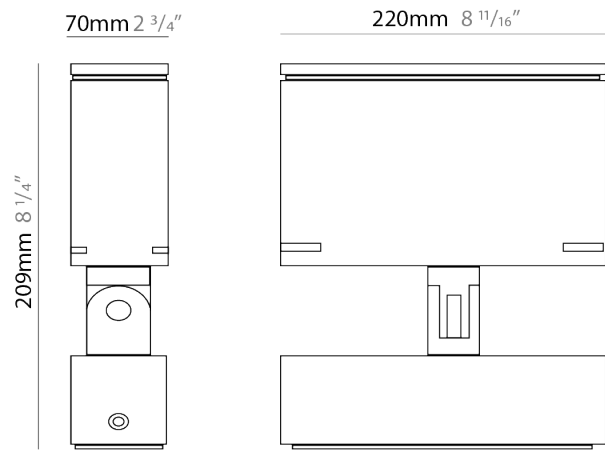

GENERAL

Series: Target
Brand: Platek
Division: Exterior
Mounting Type: Surface
Mounting Location: Above Ground
Subcategory: Flood

PHYSICAL

Shape: Rectangle
Length (mm): 220
Length (in): 8 ¹¹/₁₆
Width (mm): 70
Width (in): 2 ³/₄
Height (mm): 213
Height (in): 8 ³/₈
Light Distribution: Adjustable / Direct
Screws: A4 stainless steel
Diffuser: Clear tempered glass
Fixture Finish: BLK / WHI / GRY / COR / ANT / BRZ
Fixture Material: Aluminum Die Cast

ELECTRICAL

Lamp Type: LED
Input Wattage (W): 34
Total Output Wattage (W): 32
Dimming: Non-Dimmable
Driver Included: Yes
Driver Location: Integrated
Driver Type: Constant Current - Universal
Driver Class: Class 2
Input Voltage (V): 120 - 277
Constant Current (mA): 700
Upon Request: (Not included - see components [IP65 or higher enclosure to be supplied by others]) Remote: 0-10Vdc dimming / DMX

LED

Number of LEDs: 16
Color Temperature (°K): 3000 / 4000
Max. Delivered Lumen (lm): 3075 / 3200
Nominal Lumen (lm): 4000 / 4160
CRI: >80 CRI
Lamp Life (hrs): 60000

OPTICAL

Optic°: 9 / 24 / 48 / ELL
Adjustability: Rotational 330°; Tilt 90°

RATINGS AND CERTIFICATIONS

Certified By: Certified for North American Standards
IP rating: IP66
IK Rating: IK08
Bug Rating: B3 U0 G0