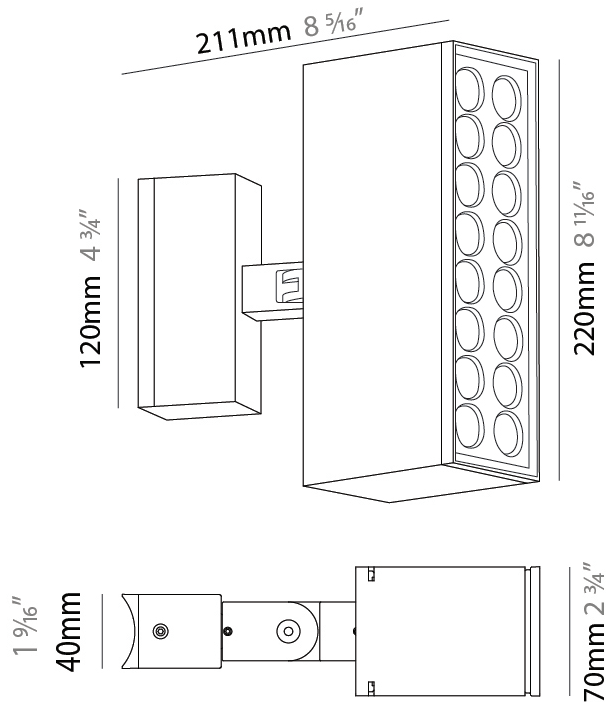

1. To build a product code in our configurator select the specify button on the base model # product page
2. To build a manual product code on this datasheet choose from the options listed below in blue font and add the suffix to the base model #

GENERAL

Series: Target
Brand: Platek
Division: Exterior
Mounting Type: Post
Mounting Location: Above Ground
Subcategory: Bollard

PHYSICAL

Shape: Rectangle
Length (mm): 220
Length (in): 8 ¹¹/₁₆
Width (mm): 70
Width (in): 2 ³/₄
Height (mm): 227
Height (in): 2 ³/₄
Light Distribution: Adjustable / Direct
Screws: A4 stainless steel
Diffuser: Clear tempered glass
Fixture Finish: BLK / WHI / GRY / COR / ANT / BRZ
Fixture Material: Aluminum Die Cast

ELECTRICAL

Lamp Type: LED
Input Wattage (W): 34
Total Output Wattage (W): 32
Dimming: Non-Dimmable
Driver Included: Yes
Driver Location: Integrated
Driver Type: Constant Current - Universal
Driver Class: Class 2
Input Voltage (V): 120 - 277
Constant Current (MA): 700
Upon Request: (Not included - see components [IP65 or higher enclosure to be supplied by others]) Remote: 0-10Vdc dimming / DMX

LED

Number of LEDs: 16
Color Temperature (°K): 2700 / 3000 / 4000
Max. Delivered Lumen (lm): Max 4610
CRI: >80 CRI
Lamp Life (hrs): 60000

OPTICAL

Optic°: 9 / 24 / 48 / ELL
Adjustability: Rotational 330°; Tilt 90°

RATINGS AND CERTIFICATIONS

Certified By: Certified for North American Standards
IP rating: IP66
IK Rating: IK08