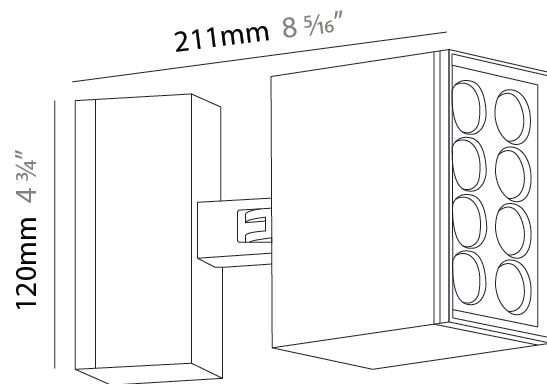

base number   Color   Finish   Lens
Temperature   Options   Options

1. To build a product code in our configurator select the specify button on the base model # product page
2. To build a manual product code on this datasheet choose from the options listed below in blue font and add the suffix to the base model #

GENERAL

Series: Target
Brand: Platek
Division: Exterior
Mounting Type: Post
Mounting Location: Above Ground
Subcategory: Bollard

PHYSICAL

Shape: Rectangle
Length (mm): 120
Length (in): 4 ³/₄
Width (mm): 40
Width (in): 1 ⁹/₁₆
Height (mm): 211
Height (in): 8 ⁵/₁₆
Light Distribution: Adjustable / Direct
Screws: A4 stainless steel
Diffuser: Clear tempered glass
Fixture Finish: [BLK / WHI / GRY / COR / ANT / BRZ](#)
Fixture Material: Aluminum Die Cast

ELECTRICAL

Lamp Type: LED
Input Wattage (W): 20
Total Output Wattage (W): 16
Dimming: Non-Dimmable
Driver Included: Yes
Driver Location: Integrated
Driver Type: Constant Current - 120Vac
Driver Class: Class 2
Input Voltage (V): 120 - 277
Constant Current (MA): 700
Upon Request: Integral: Phase dimming 120Vac / Non-dimming 120/277Vac / Remote: 0-10Vdc dimming

LED

Number of LEDs: 8
Color Temperature (°K): [2700 / 3000 / 4000](#)
Max. Delivered Lumen (lm): Max 1615
CRI: >80 CRI
Lamp Life (hrs): 60000

OPTICAL

Optic°: [9 / 24 / 48 / ELL](#)
Adjustability: Rotational 330°; Tilt 90°

RATINGS AND CERTIFICATIONS

Certified By: Certified for North American Standards
IP rating: IP66
IK Rating: IK08