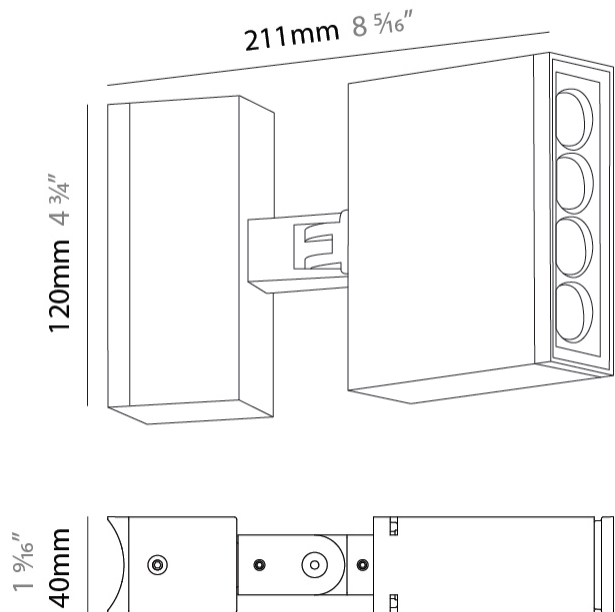

base number
Color   Finish   Lens
Temperature   Options   Options

1. To build a product code in our configurator select the specify button on the base model # product page
2. To build a manual product code on this datasheet choose from the options listed below in blue font and add the suffix to the base model #

GENERAL

Series: Target
Brand: Platek
Division: Exterior
Mounting Type: Post
Mounting Location: Above Ground
Subcategory: Bollard

PHYSICAL

Shape: Rectangle
Length (mm): 120
Length (in): 4 ³/₄
Width (mm): 40
Width (in): 1 ⁹/₁₆
Height (mm): 211
Height (in): 8 ⁵/₁₆
Light Distribution: Adjustable / Direct
Screws: A4 stainless steel
Diffuser: Clear tempered glass
Fixture Finish: [BLK / WHI / GRY / COR / ANT / BRZ](#)
Fixture Material: Aluminum Die Cast

ELECTRICAL

Lamp Type: LED
Input Wattage (W): 10
Total Output Wattage (W): 8
Dimming: Non-Dimmable
Driver Included: Yes
Driver Location: Integrated
Driver Type: Constant Current - 120Vac
Driver Class: Class 2
Input Voltage (V): 120 - 277
Constant Current (MA): 700
Upon Request: Integral: Phase dimming 120Vac / Non-dimming 120/277Vac / Remote: 0-10Vdc dimming

LED

Number of LEDs: 4
Color Temperature (°K): [2700 / 3000 / 4000](#)
Max. Delivered Lumen (lm): Max 775
CRI: >80 CRI
Lamp Life (hrs): 60000

OPTICAL

Optic°: [9 / 24 / 48 / ELL](#)
Adjustability: Rotational 330°; Tilt 90°

RATINGS AND CERTIFICATIONS

Certified By: Certified for North American Standards
IP rating: IP66
IK Rating: IK08