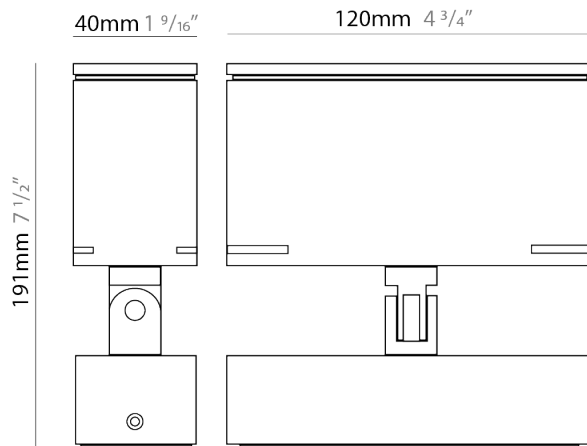

1. To build a product code in our configurator select the specify button on the base model # product page
2. To build a manual product code on this datasheet choose from the options listed below in blue font and add the suffix to the base model #

GENERAL

Series: Target
Brand: Platek
Division: Exterior
Mounting Type: Surface
Mounting Location: Above Ground
Subcategory: Flood

PHYSICAL

Shape: Rectangle
Length (mm): 120
Length (in): 4 3/4
Width (mm): 40
Width (in): 1 9/16
Height (mm): 191
Height (in): 7 1/2
Light Distribution: Adjustable / Direct
Screws: A4 stainless steel
Diffuser: Clear tempered glass
Fixture Finish: [BLK / WHI / GRY / COR / ANT / BRZ](#)
Fixture Material: Aluminum Die Cast

ELECTRICAL

Lamp Type: LED
Input Wattage (W): 10
Total Output Wattage (W): 8
Dimming: Non-Dimmable
Driver Included: Yes
Driver Location: Integrated
Driver Type: Constant Current - 120Vac
Driver Class: Class 2
Input Voltage (V): 120 - 277
Constant Current (mA): 700
Upon Request: Integral: Phase dimming 120Vac / Non-dimming 120/277Vac / Remote: 0-10Vdc dimming

LED

Number of LEDs: 4
Color Temperature (°K): [3000 / 4000](#)
Max. Delivered Lumen (lm): 725-790 / 755-820
Nominal Lumen (lm): 1000 / 1040
CRI: >80 CRI
Lamp Life (hrs): 60000

OPTICAL

Optic°: [9 / 24 / 48 / ELL](#)
Adjustability: Rotational 330°; Tilt 90°

RATINGS AND CERTIFICATIONS

Certified By: Certified for North American Standards
IP rating: IP66
IK Rating: IK08
Bug Rating: B1 U0 G0