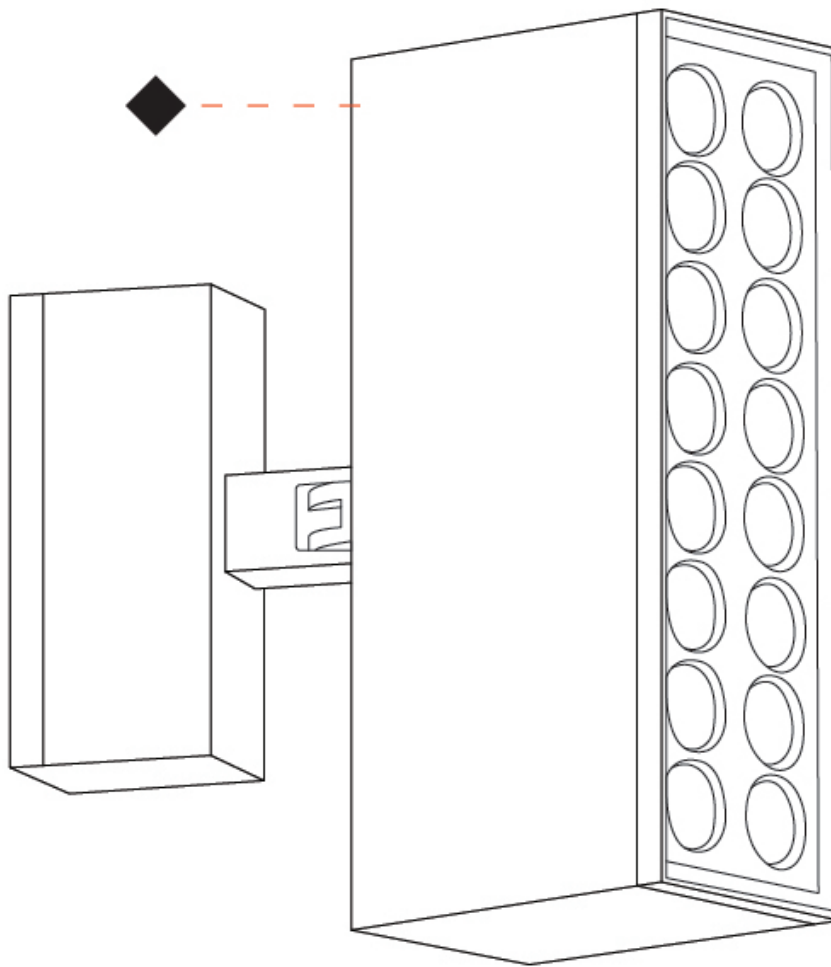

TARGET POST

E9B289-

PROJECT	_____
TYPE	_____
SPECIFIER	_____
QUANTITY	_____
DATE	_____

E