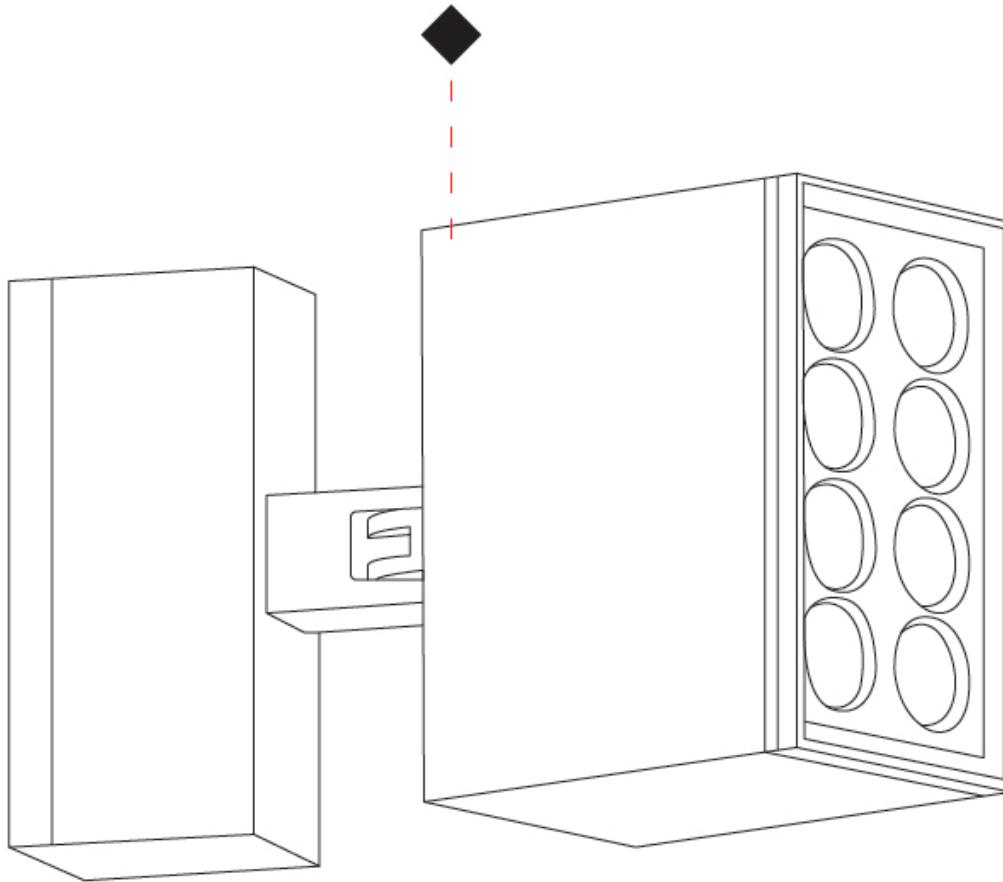

TARGET POST

E9B287-

PROJECT _____

TYPE _____

SPECIFIER _____

QUANTITY _____

DATE _____

E