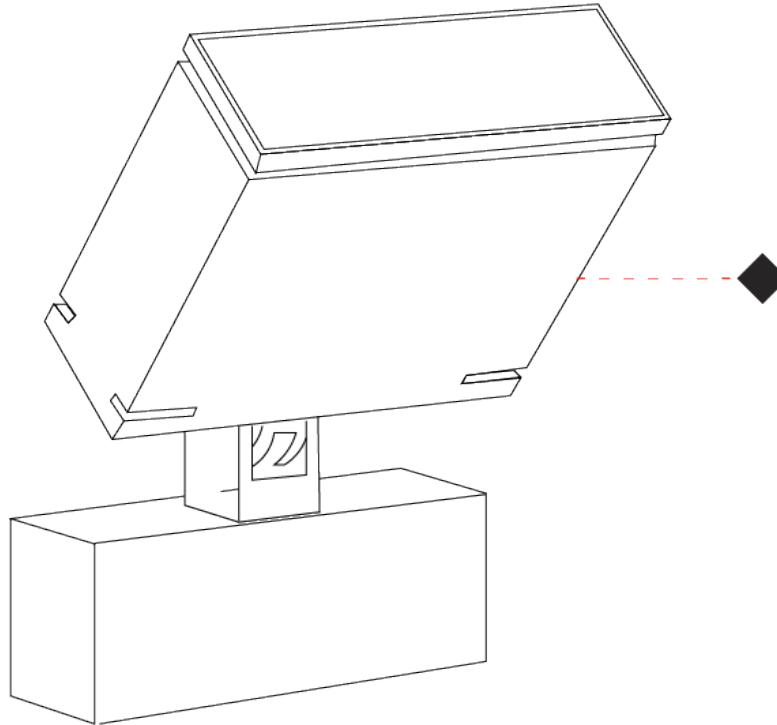

TARGET SURFACE

E9F304-

PROJECT _____

TYPE _____

SPECIFIER _____

QUANTITY _____

DATE _____

E