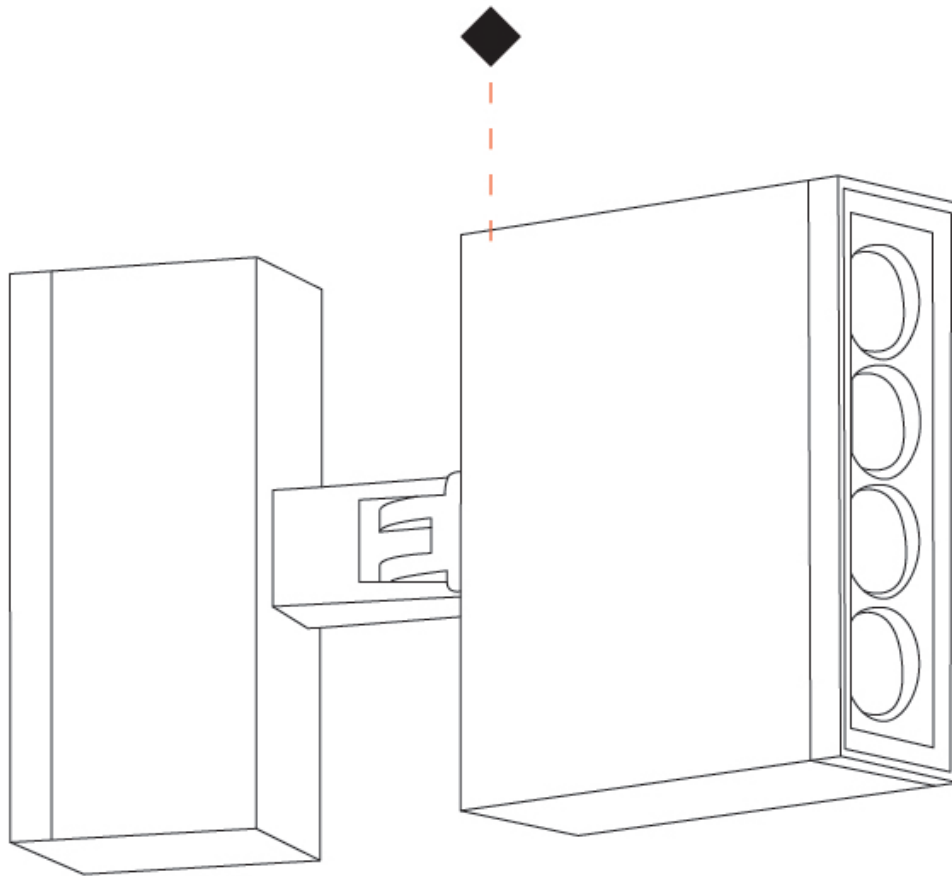

TARGET POST

E9B285-

PROJECT	_____
TYPE	_____
SPECIFIER	_____
QUANTITY	_____
DATE	_____