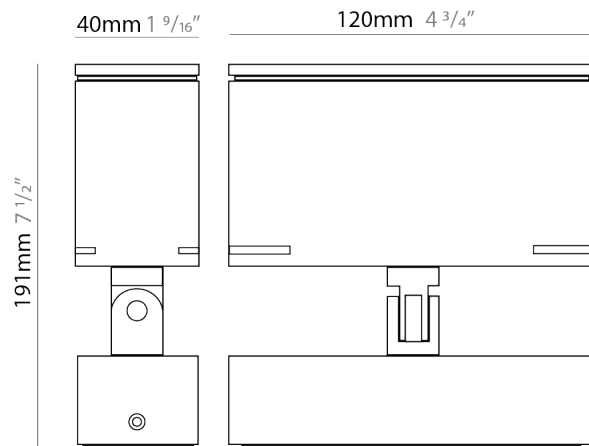

1. To build a product code in our configurator select the specify button on the base model # product page
2. To build a manual product code on this datasheet choose from the options listed below in blue font and add the suffix to the base model #

GENERAL

Series: Target
Brand: Platek
Division: Exterior
Mounting Type: Surface
Mounting Location: Above Ground
Subcategory: Flood

PHYSICAL

Shape: Rectangle
Length (mm): 120
Length (in): 4 3/4
Width (mm): 40
Width (in): 1 9/16
Height (mm): 191
Height (in): 7 1/2
Light Distribution: Adjustable / Direct
Screws: A4 stainless steel
Diffuser: Clear tempered glass
Fixture Finish: [BLK](#) / [WHI](#) / [GRY](#) / [COR](#) / [ANT](#) / [BRZ](#)
Fixture Material: Aluminum Die Cast

ELECTRICAL

Lamp Type: LED
Input Wattage (W): 10
Total Output Wattage (W): 8
Dimming: Non-Dimmable
Driver Included: Yes
Driver Location: Integrated
Driver Type: Constant Current - 120Vac
Driver Class: Class 2
Input Voltage (V): 120 - 277
Constant Current (mA): 700
Upon Request: Integral: Phase dimming 120Vac / Non-dimming 120/277Vac / Remote: 0-10Vdc dimming

LED

Number of LEDs: 4
Color Temperature (°K): [3000](#) / [4000](#)
Max. Delivered Lumen (lm): 725-790 / 755-820
Nominal Lumen (lm): 1000 / 1040
CRI: >80 CRI
Lamp Life (hrs): 60000

OPTICAL

Optic°: [9](#) / [24](#) / [48](#) / [ELL](#)
Adjustability: Rotational 330°; Tilt 90°

RATINGS AND CERTIFICATIONS

Certified By: Certified for North American Standards
IP rating: IP66
IK Rating: IK08
Bug Rating: B1 U0 G0