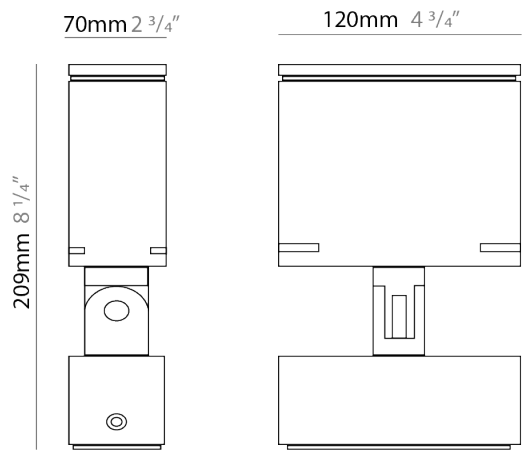

PROJECT
TYPE
SPECIFIER
QUANTITY
DATE

TARGET SURFACE

E9F233- -
base number   Finish Options   Lens Options

1. To build a product code in our configurator select the specify button on the base model # product page
2. To build a manual product code on this datasheet choose from the options listed below in blue font and add the suffix to the base model #

GENERAL

Series: Target
Brand: Platek
Division: Exterior
Mounting Type: Surface
Mounting Location: Above Ground
Subcategory: Flood

PHYSICAL

Shape: Rectangle
Length (mm): 120
Length (in): 4 3/4
Width (mm): 70
Width (in): 2 3/4
Height (mm): 213
Height (in): 8 3/8
Light Distribution: Adjustable / Direct
Screws: A4 stainless steel
Diffuser: Clear tempered glass
Fixture Finish: [BLK / WHI / GRY / COR / ANT / BRZ](#)
Fixture Material: Aluminum Die Cast
Cable Details: 2000mm Cable

ELECTRICAL

Lamp Type: LED
Total Output Wattage (W): 16
Dimming: DMX
Driver Included: No
Driver Location: Remote
Driver Type: Constant Current - Universal
Driver Class: Class 2
Input Voltage (V): 120 - 277
Constant Current (MA): 700

LED

Number of LEDs: 8
Color Temperature (°K): RGBW
CRI: >80 CRI
Lamp Life (hrs): 60000
Special LEDs offerings: RGBW

OPTICAL

Optic°: [9 / 24 / 48 / ELL](#)
Adjustability: Rotational 330°; Tilt 90°

RATINGS AND CERTIFICATIONS

Certified By: Certified for North American Standards
IP Rating: IP66
IK Rating: IK08
Bug Rating: B1 U0 G0