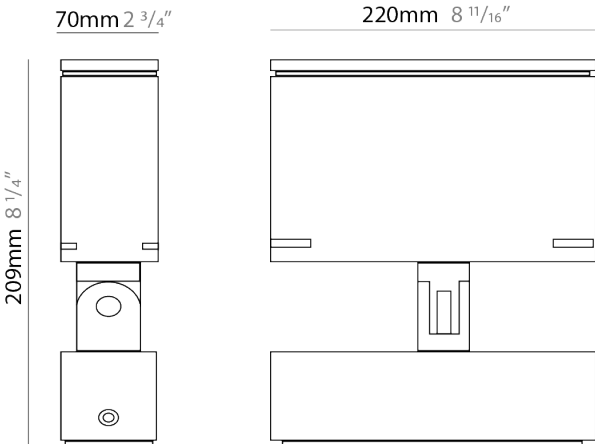

GENERAL

Series: Target
Brand: Platek
Division: Exterior
Mounting Type: Surface
Mounting Location: Above Ground
Subcategory: Flood

PHYSICAL

Shape: Rectangle
Length (mm): 220
Length (in): 8 ¹¹/₁₆
Width (mm): 70
Width (in): 2 ³/₄
Height (mm): 213
Height (in): 8 ³/₈
Light Distribution: Adjustable / Direct
Screws: A4 stainless steel
Diffuser: Clear tempered glass
Fixture Finish: [BLK / WHI / GRY / COR / ANT / BRZ](#)
Fixture Material: Aluminum Die Cast

ELECTRICAL

Lamp Type: LED
Input Wattage (W): 34
Total Output Wattage (W): 32
Dimming: Non-Dimmable
Driver Included: Yes
Driver Location: Integrated
Driver Type: Constant Current - Universal
Driver Class: Class 2
Input Voltage (V): 120 - 277
Constant Current (mA): 700
Upon Request: (Not included - see components [IP65 or higher enclosure to be supplied by others]) Remote: 0-10Vdc dimming / DMX

LED

Number of LEDs: 16
Color Temperature (°K): [3000 / 4000](#)
Max. Delivered Lumen (lm): 3075 / 3200
Nominal Lumen (lm): 4000 / 4160
CRI: >80 CRI
Lamp Life (hrs): 60000

OPTICAL

Optic°: [9 / 24 / 48 / ELL](#)
Adjustability: Rotational 330°; Tilt 90°

RATINGS AND CERTIFICATIONS

Certified By: Certified for North American Standards
IP rating: IP66
IK Rating: IK08
Bug Rating: B3 U0 G0