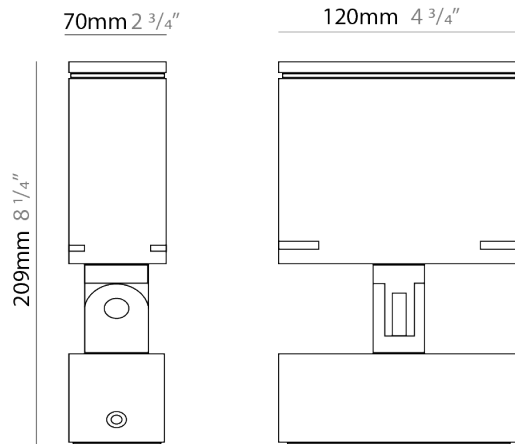

TARGET SURFACE

E9F233- _____ - _____
base number   Finish   Lens
                         Options   Options

1. To build a product code in our configurator select the specify button on the base model # product page
2. To build a manual product code on this datasheet choose from the options listed below in blue font and add the suffix to the base model #

GENERAL

Series: Target
Brand: Platek
Division: Exterior
Mounting Type: Surface
Mounting Location: Above Ground
Subcategory: Flood

PHYSICAL

Shape: Rectangle
Length (mm): 120
Length (in): 4 3/4
Width (mm): 70
Width (in): 2 3/4
Height (mm): 213
Height (in): 8 3/8
Light Distribution: Adjustable / Direct
Screws: A4 stainless steel
Diffuser: Clear tempered glass
Fixture Finish: BLK / WHI / GRY / COR / ANT / BRZ
Fixture Material: Aluminum Die Cast
Cable Details: 2000mm Cable

ELECTRICAL

Lamp Type: LED
Total Output Wattage (W): 16
Dimming: DMX
Driver Included: No
Driver Location: Remote
Driver Type: Constant Current - Universal
Driver Class: Class 2
Input Voltage (V): 120 - 277
Constant Current (MA): 700

LED

Number of LEDs: 8
Color Temperature (°K): RGBW
CRI: >80 CRI
Lamp Life (hrs): 60000
Special LEDs offerings: RGBW

OPTICAL

Optic°: 9 / 24 / 48 / ELL
Adjustability: Rotational 330°; Tilt 90°

RATINGS AND CERTIFICATIONS

Certified By: Certified for North American Standards
IP Rating: IP66
IK Rating: IK08
Bug Rating: B1 U0 G0