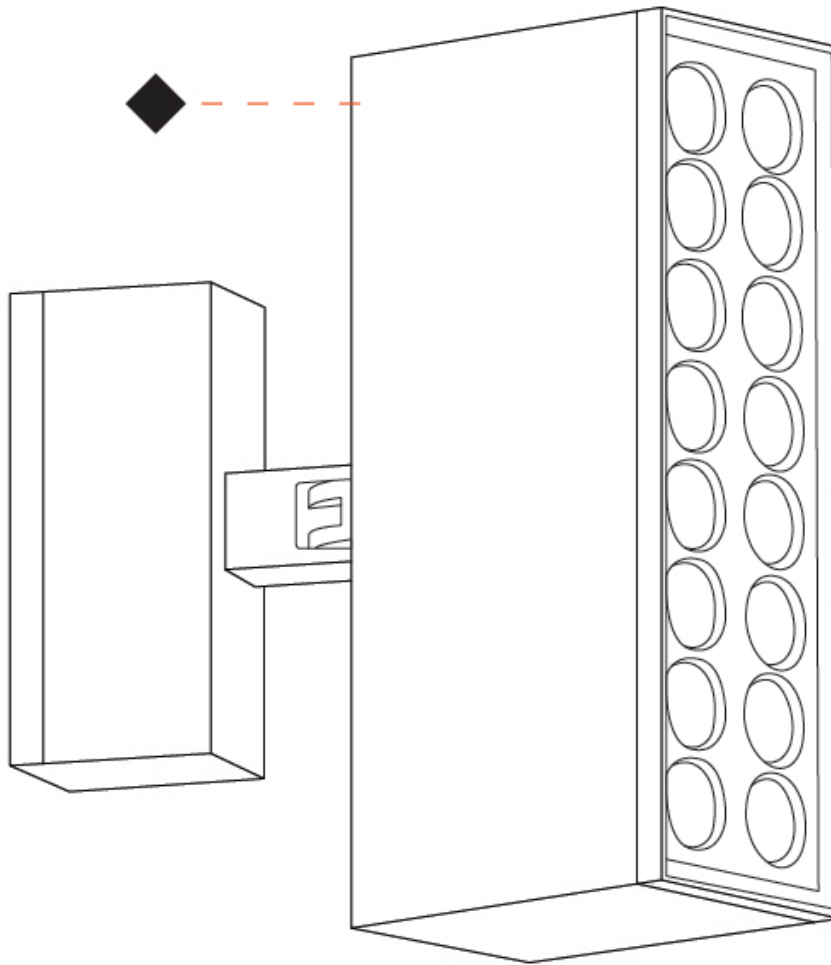

TARGET POST

E9B289-

PROJECT	_____
TYPE	_____
SPECIFIER	_____
QUANTITY	_____
DATE	_____

E