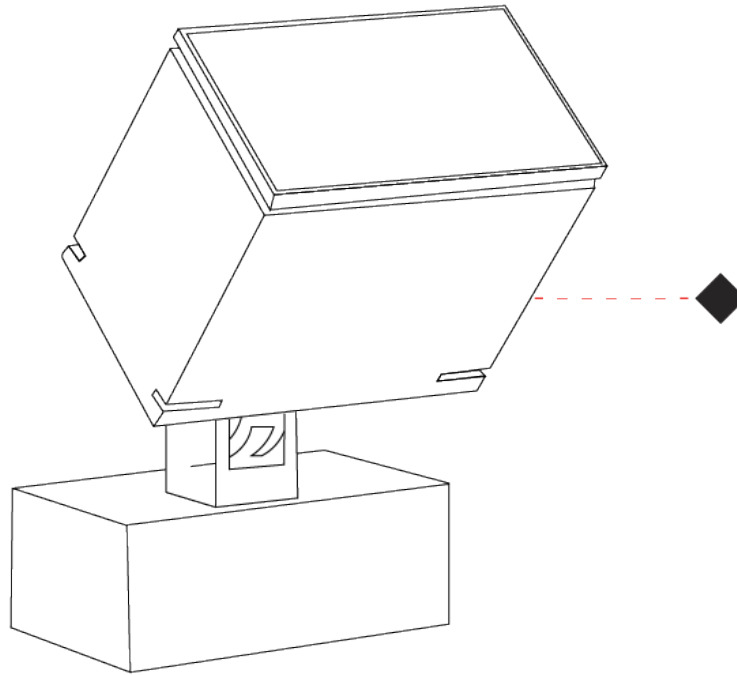

TARGET SURFACE

E9F312-

PROJECT

TYPE

SPECIFIER

QUANTITY

DATE

E