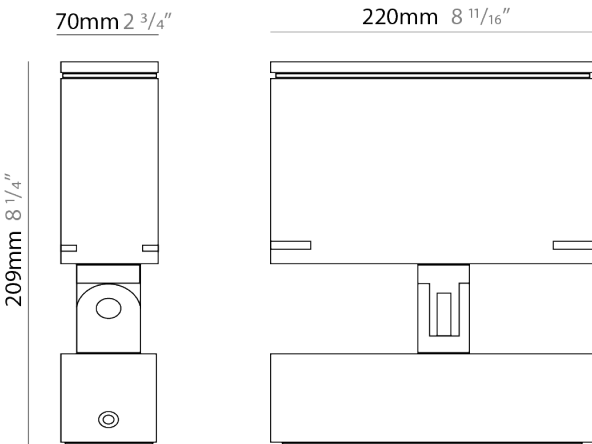

PROJECT	_____
TYPE	_____
SPECIFIER	_____
QUANTITY	_____
DATE	_____

TARGET SURFACE

E9F234- _____ - _____
base number   Finish   Lens
                         Options   Options

1. To build a product code in our configurator select the specify button on the base model # product page
2. To build a manual product code on this datasheet choose from the options listed below in blue font and add the suffix to the base model #

GENERAL

Series: Target
Brand: Platek
Division: Exterior
Mounting Type: Surface
Mounting Location: Above Ground
Subcategory: Flood

PHYSICAL

Shape: Rectangle
Length (mm): 220
Length (in): 8 ¹¹/₁₆
Width (mm): 70
Width (in): 2 ³/₄
Height (mm): 213
Height (in): 8 ³/₈
Light Distribution: Adjustable / Direct
Screws: A4 stainless steel
Diffuser: Clear tempered glass
Fixture Finish: [BLK / WHI / GRY / COR / ANT / BRZ](#)
Fixture Material: Aluminum Die Cast
Cable Details: 2000mm Cable

ELECTRICAL

Lamp Type: LED
Total Output Wattage (W): 32
Dimming: DMX
Driver Included: No
Driver Location: Remote
Driver Type: Constant Current - Universal
Driver Class: Class 2
Input Voltage (V): 120 - 277
Constant Current (MA): 700

LED

Number of LEDs: 16
Color Temperature (°K): RGBW
CRI: >80 CRI
Lamp Life (hrs): 60000
Special LEDs offerings: RGBW

OPTICAL

Optic°: [9 / 24 / 48 / ELL](#)
Adjustability: Rotational 330°; Tilt 90°

RATINGS AND CERTIFICATIONS

Certified By: Certified for North American Standards
IP rating: IP66
IK Rating: IK08
Bug Rating: B2 U0 G0