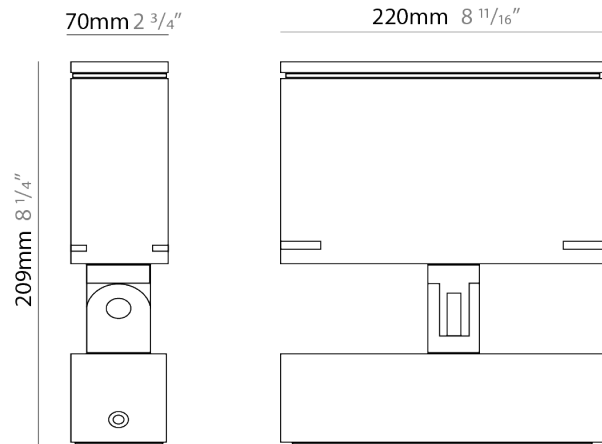

GENERAL

Series: Target
Brand: Platek
Division: Exterior
Mounting Type: Surface
Mounting Location: Above Ground
Subcategory: Flood

PHYSICAL

Shape: Rectangle
Length (mm): 220
Length (in): 8 11/16
Width (mm): 70
Width (in): 2 3/4
Height (mm): 213
Height (in): 8 3/8
Light Distribution: Adjustable / Direct
Screws: A4 stainless steel
Diffuser: Clear tempered glass
Fixture Finish: BLK / WHI / GRY / COR / ANT / BRZ
Fixture Material: Aluminum Die Cast

ELECTRICAL

Lamp Type: LED
Input Wattage (W): 34
Total Output Wattage (W): 32
Dimming: Non-Dimmable
Driver Included: Yes
Driver Location: Integrated
Driver Type: Constant Current - Universal
Driver Class: Class 2
Input Voltage (V): 120 - 277
Constant Current (mA): 700
Upon Request: (Not included - see components [IP65 or higher enclosure to be supplied by others]) Remote: 0-10Vdc dimming / DMX

LED

Number of LEDs: 16
Color Temperature (°K): 3000 / 4000
Max. Delivered Lumen (lm): 3075 / 3200
Nominal Lumen (lm): 4000 / 4160
CRI: >80 CRI
Lamp Life (hrs): 60000

OPTICAL

Optic°: 9 / 24 / 48 / ELL
Adjustability: Rotational 330°; Tilt 90°

RATINGS AND CERTIFICATIONS

Certified By: Certified for North American Standards
IP rating: IP66
IK Rating: IK08
Bug Rating: B3 U0 G0