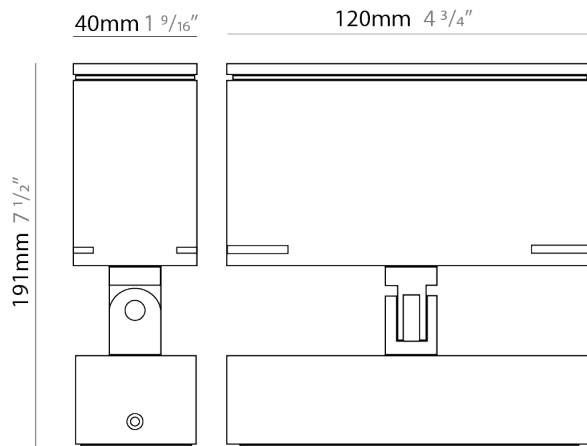

TARGET SURFACE

E9F232- _____ - _____
base number   Finish   Lens
                         Options   Options

1. To build a product code in our configurator select the specify button on the base model # product page
2. To build a manual product code on this datasheet choose from the options listed below in blue font and add the suffix to the base model #

GENERAL

Series: Target
Brand: Platek
Division: Exterior
Mounting Type: Surface
Mounting Location: Above Ground
Subcategory: Flood

PHYSICAL

Shape: Rectangle
Length (mm): 120
Length (in): 4 ¾
Width (mm): 40
Width (in): 1 ⅞
Height (mm): 191
Height (in): 7 ½
Light Distribution: Adjustable / Direct
Screws: A4 stainless steel
Diffuser: Clear tempered glass
Fixture Finish: [BLK / WHI / GRY / COR / ANT / BRZ](#)
Fixture Material: Aluminum Die Cast
Cable Details: 2000mm Cable

ELECTRICAL

Lamp Type: LED
Total Output Wattage (W): 8
Dimming: DMX
Driver Included: No
Driver Location: Remote
Driver Type: Constant Current - Universal
Driver Class: Class 2
Input Voltage (V): 120 - 277
Constant Current (MA): 700

LED

Number of LEDs: 4
Color Temperature (°K): RGBW
CRI: >80 CRI
Lamp Life (hrs): 60000
Special LEDs offerings: RGBW

OPTICAL

Optic°: [9 / 24 / 48 / ELL](#)
Adjustability: Tilt 90°

RATINGS AND CERTIFICATIONS

Certified By: Certified for North American Standards
IP rating: IP66
IK Rating: IK08
Bug Rating: B3 U0 G0