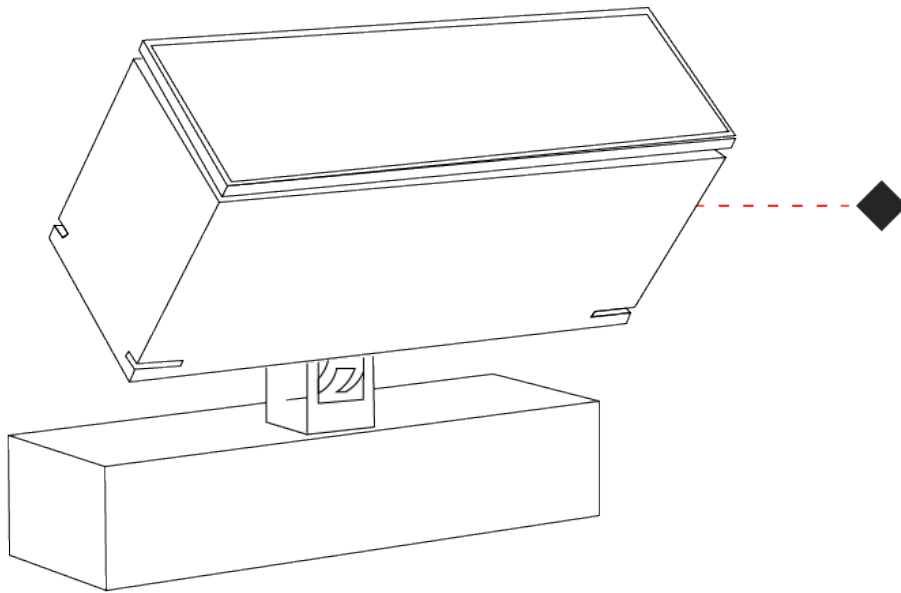

TARGET SURFACE

E9F320-

PROJECT	_____
TYPE	_____
SPECIFIER	_____
QUANTITY	_____
DATE	_____

E