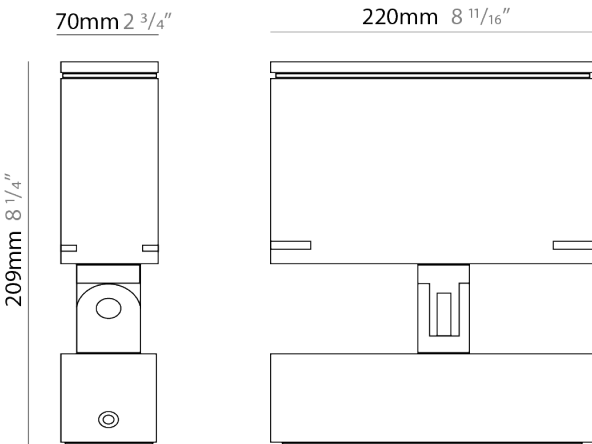

PROJECT
TYPE
SPECIFIER
QUANTITY
DATE

TARGET SURFACE

E9F234- -
base number   Finish   Lens
                         Options   Options

1. To build a product code in our configurator select the specify button on the base model # product page
2. To build a manual product code on this datasheet choose from the options listed below in blue font and add the suffix to the base model #

GENERAL

Series: Target
Brand: Platek
Division: Exterior
Mounting Type: Surface
Mounting Location: Above Ground
Subcategory: Flood

PHYSICAL

Shape: Rectangle
Length (mm): 220
Length (in): 8 11/16
Width (mm): 70
Width (in): 2 3/4
Height (mm): 213
Height (in): 8 3/8
Light Distribution: Adjustable / Direct
Screws: A4 stainless steel
Diffuser: Clear tempered glass
Fixture Finish: BLK / WHI / GRY / COR / ANT / BRZ
Fixture Material: Aluminum Die Cast
Cable Details: 2000mm Cable

ELECTRICAL

Lamp Type: LED
Total Output Wattage (W): 32
Dimming: DMX
Driver Included: No
Driver Location: Remote
Driver Type: Constant Current - Universal
Driver Class: Class 2
Input Voltage (V): 120 - 277
Constant Current (MA): 700

LED

Number of LEDs: 16
Color Temperature (°K): RGBW
CRI: >80 CRI
Lamp Life (hrs): 60000
Special LEDs offerings: RGBW

OPTICAL

Optic°: 9 / 24 / 48 / ELL
Adjustability: Rotational 330°; Tilt 90°

RATINGS AND CERTIFICATIONS

Certified By: Certified for North American Standards
IP rating: IP66
IK Rating: IK08
Bug Rating: B2 U0 G0