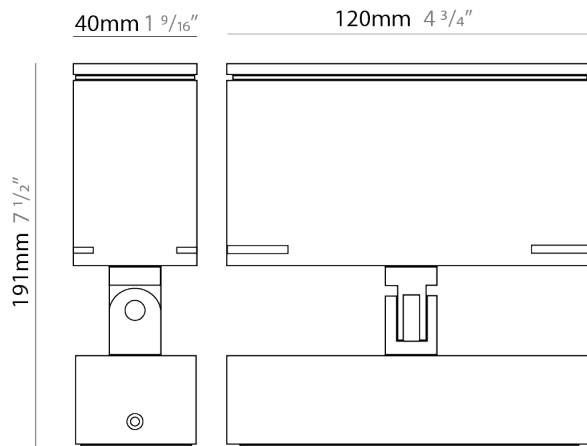

TARGET SURFACE

E9F232- _____ - _____
base number   Finish   Lens
                         Options   Options

1. To build a product code in our configurator select the specify button on the base model # product page
2. To build a manual product code on this datasheet choose from the options listed below in blue font and add the suffix to the base model #

GENERAL

Series: Target
Brand: Platek
Division: Exterior
Mounting Type: Surface
Mounting Location: Above Ground
Subcategory: Flood

PHYSICAL

Shape: Rectangle
Length (mm): 120
Length (in): 4 ¾
Width (mm): 40
Width (in): 1 ⅙
Height (mm): 191
Height (in): 7 ½
Light Distribution: Adjustable / Direct
Screws: A4 stainless steel
Diffuser: Clear tempered glass
Fixture Finish: [BLK / WHI / GRY / COR / ANT / BRZ](#)
Fixture Material: Aluminum Die Cast
Cable Details: 2000mm Cable

ELECTRICAL

Lamp Type: LED
Total Output Wattage (W): 8
Dimming: DMX
Driver Included: No
Driver Location: Remote
Driver Type: Constant Current - Universal
Driver Class: Class 2
Input Voltage (V): 120 - 277
Constant Current (MA): 700

LED

Number of LEDs: 4
Color Temperature (°K): RGBW
CRI: >80 CRI
Lamp Life (hrs): 60000
Special LEDs offerings: RGBW

OPTICAL

Optic°: [9 / 24 / 48 / ELL](#)
Adjustability: Tilt 90°

RATINGS AND CERTIFICATIONS

Certified By: Certified for North American Standards
IP rating: IP66
IK Rating: IK08
Bug Rating: B3 U0 G0