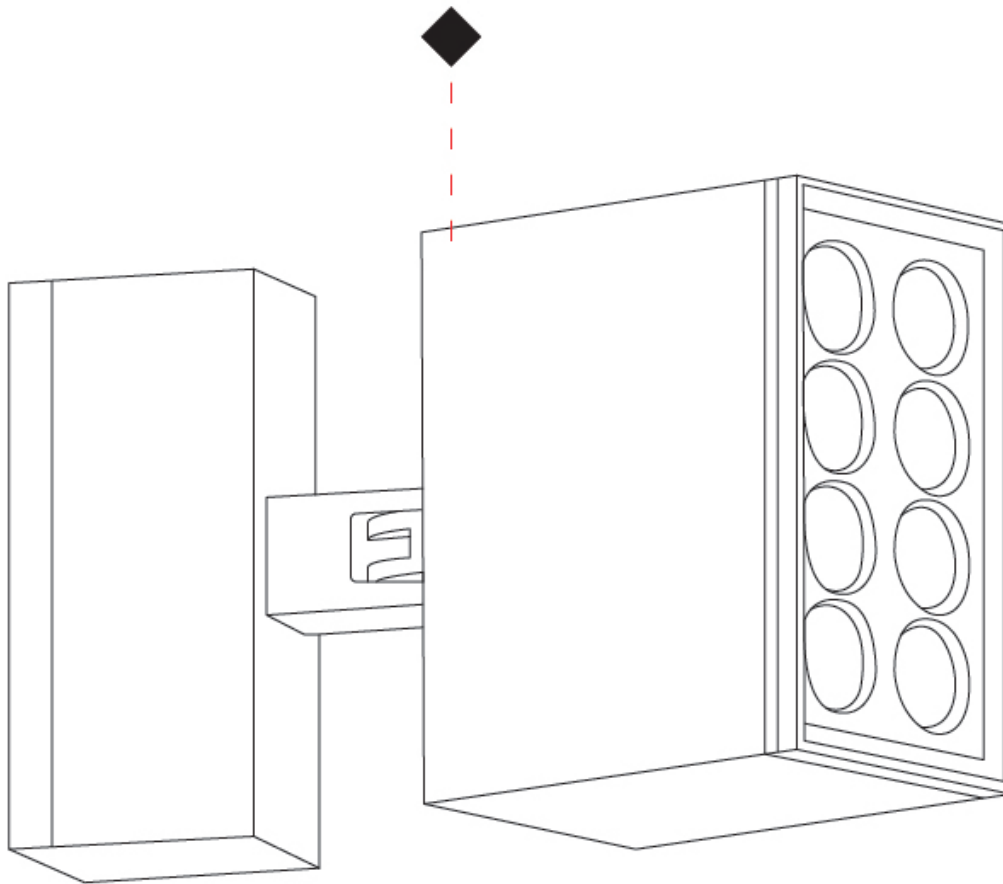

TARGET POST

E9B287-

PROJECT _____

TYPE _____

SPECIFIER _____

QUANTITY _____

DATE _____

E