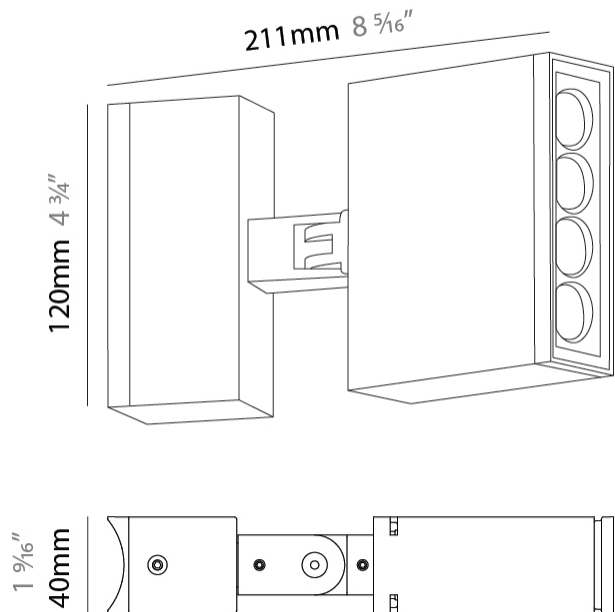

base number
Color   Finish   Lens
Temperature   Options   Options

1. To build a product code in our configurator select the specify button on the base model # product page
2. To build a manual product code on this datasheet choose from the options listed below in blue font and add the suffix to the base model #

GENERAL

Series: Target
Brand: Platek
Division: Exterior
Mounting Type: Post
Mounting Location: Above Ground
Subcategory: Bollard

PHYSICAL

Shape: Rectangle
Length (mm): 120
Length (in): 4 3/4
Width (mm): 40
Width (in): 1 9/16
Height (mm): 211
Height (in): 8 5/16
Light Distribution: Adjustable / Direct
Screws: A4 stainless steel
Diffuser: Clear tempered glass
Fixture Finish: [BLK / WHI / GRY / COR / ANT / BRZ](#)
Fixture Material: Aluminum Die Cast

ELECTRICAL

Lamp Type: LED
Input Wattage (W): 10
Total Output Wattage (W): 8
Dimming: Non-Dimmable
Driver Included: Yes
Driver Location: Integrated
Driver Type: Constant Current - 120Vac
Driver Class: Class 2
Input Voltage (V): 120 - 277
Constant Current (MA): 700
Upon Request: Integral: Phase dimming 120Vac / Non-dimming 120/277Vac / Remote: 0-10Vdc dimming

LED

Number of LEDs: 4
Color Temperature (°K): [2700 / 3000 / 4000](#)
Max. Delivered Lumen (lm): Max 775
CRI: >80 CRI
Lamp Life (hrs): 60000

OPTICAL

Optic°: [9 / 24 / 48 / ELL](#)
Adjustability: Rotational 330°; Tilt 90°

RATINGS AND CERTIFICATIONS

Certified By: Certified for North American Standards
IP rating: IP66
IK Rating: IK08