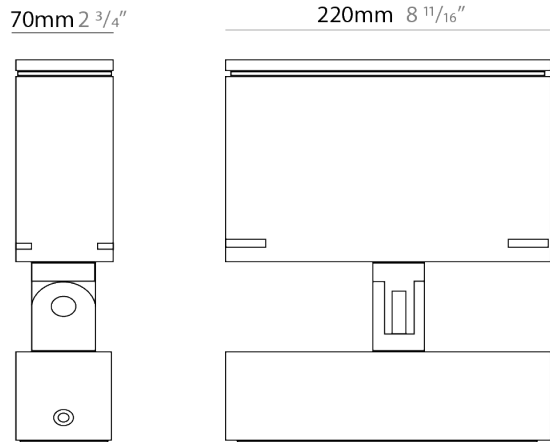

PROJECT	_____
TYPE	_____
SPECIFIER	_____
QUANTITY	_____
DATE	_____

TARGET SURFACE

E9F234- - _____
base number   Finish   Lens
                         Options   Options

1. To build a product code in our configurator select the specify button on the base model # product page
2. To build a manual product code on this datasheet choose from the options listed below in blue font and add the suffix to the base model #

GENERAL

Series: Target
Brand: Platek
Division: Exterior
Mounting Type: Surface
Mounting Location: Above Ground
Subcategory: Flood

PHYSICAL

Shape: Rectangle
Length (mm): 220
Length (in): 8 ¹¹/₁₆
Width (mm): 70
Width (in): 2 ³/₄
Height (mm): 213
Height (in): 8 ³/₈
Light Distribution: Adjustable / Direct
Screws: A4 stainless steel
Diffuser: Clear tempered glass
Fixture Finish: [BLK / WHI / GRY / COR / ANT / BRZ](#)
Fixture Material: Aluminum Die Cast
Cable Details: 2000mm Cable

ELECTRICAL

Lamp Type: LED
Total Output Wattage (W): 32
Dimming: DMX
Driver Included: No
Driver Location: Remote
Driver Type: Constant Current - Universal
Driver Class: Class 2
Input Voltage (V): 120 - 277
Constant Current (MA): 700

LED

Number of LEDs: 16
Color Temperature (°K): RGBW
CRI: >80 CRI
Lamp Life (hrs): 60000
Special LEDs offerings: RGBW

OPTICAL

Optic°: [9 / 24 / 48 / ELL](#)
Adjustability: Rotational 330°; Tilt 90°

RATINGS AND CERTIFICATIONS

Certified By: Certified for North American Standards
IP rating: IP66
IK Rating: IK08
Bug Rating: B2 U0 G0