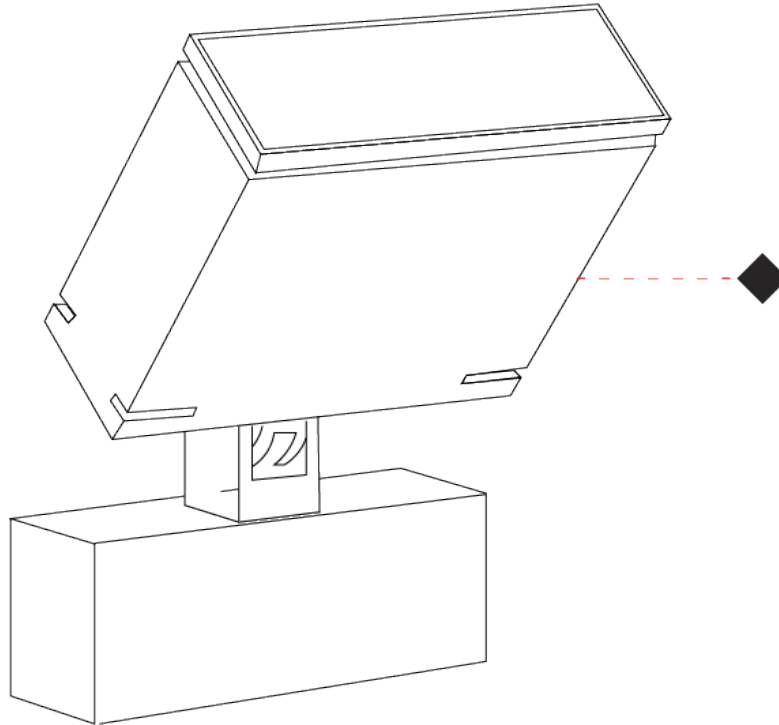

TARGET SURFACE

E9F232-

PROJECT

TYPE

SPECIFIER

QUANTITY

DATE

E