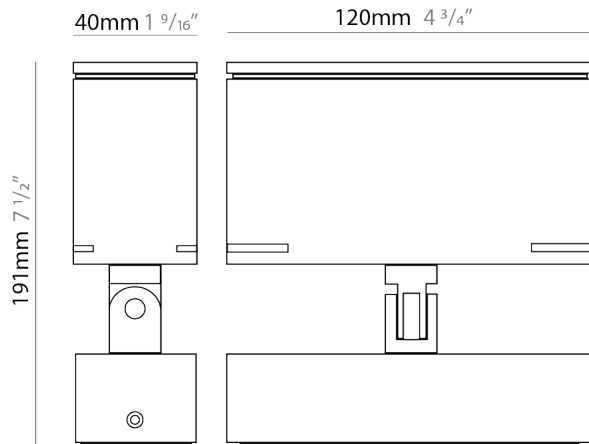

TARGET SURFACE

E9F232- _____ - _____
base number   Finish   Lens
                         Options   Options

1. To build a product code in our configurator select the specify button on the base model # product page
2. To build a manual product code on this datasheet choose from the options listed below in blue font and add the suffix to the base model #

GENERAL

Series: Target
Brand: Platek
Division: Exterior
Mounting Type: Surface
Mounting Location: Above Ground
Subcategory: Flood

PHYSICAL

Shape: Rectangle
Length (mm): 120
Length (in): 4 3/4
Width (mm): 40
Width (in): 1 9/16
Height (mm): 191
Height (in): 7 1/2
Light Distribution: Adjustable / Direct
Screws: A4 stainless steel
Diffuser: Clear tempered glass
Fixture Finish: [BLK / WHI / GRY / COR / ANT / BRZ](#)
Fixture Material: Aluminum Die Cast
Cable Details: 2000mm Cable

ELECTRICAL

Lamp Type: LED
Total Output Wattage (W): 8
Dimming: DMX
Driver Included: No
Driver Location: Remote
Driver Type: Constant Current - Universal
Driver Class: Class 2
Input Voltage (V): 120 - 277
Constant Current (MA): 700

LED

Number of LEDs: 4
Color Temperature (°K): RGBW
CRI: >80 CRI
Lamp Life (hrs): 60000
Special LEDs offerings: RGBW

OPTICAL

Optic°: [9 / 24 / 48 / ELL](#)
Adjustability: Tilt 90°

RATINGS AND CERTIFICATIONS

Certified By: Certified for North American Standards
IP Rating: IP66
IK Rating: IK08
Bug Rating: B3 U0 G0