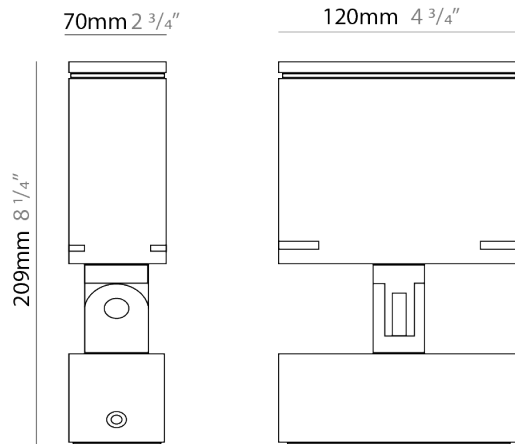

PROJECT
TYPE
SPECIFIER
QUANTITY
DATE

TARGET SURFACE

E9F233- -

base number   Finish Options   Lens Options

1. To build a product code in our configurator select the specify button on the base model # product page
2. To build a manual product code on this datasheet choose from the options listed below in blue font and add the suffix to the base model #

GENERAL

Series: Target

Brand: Platek

Division: Exterior

Mounting Type: Surface

Mounting Location: Above Ground

Subcategory: Flood

PHYSICAL

Shape: Rectangle

Length (mm): 120

Length (in): 4 3/4

Width (mm): 70

Width (in): 2 3/4

Height (mm): 213

Height (in): 8 3/8

Light Distribution: Adjustable / Direct

Screws: A4 stainless steel

Diffuser: Clear tempered glass

Fixture Finish: [BLK / WHI / GRY / COR / ANT / BRZ](#)

Fixture Material: Aluminum Die Cast

Cable Details: 2000mm Cable

ELECTRICAL

Lamp Type: LED

Total Output Wattage (W): 16

Dimming: DMX

Driver Included: No

Driver Location: Remote

Driver Type: Constant Current - Universal

Driver Class: Class 2

Input Voltage (V): 120 - 277

Constant Current (MA): 700

LED

Number of LEDs: 8

Color Temperature (°K): RGBW

CRI: >80 CRI

Lamp Life (hrs): 60000

Special LEDs offerings: RGBW

OPTICAL

Optic°: [9 / 24 / 48 / ELL](#)

Adjustability: Rotational 330°; Tilt 90°

RATINGS AND CERTIFICATIONS

Certified By: Certified for North American Standards

IP Rating: IP66

IK Rating: IK08

Bug Rating: B1 U0 G0