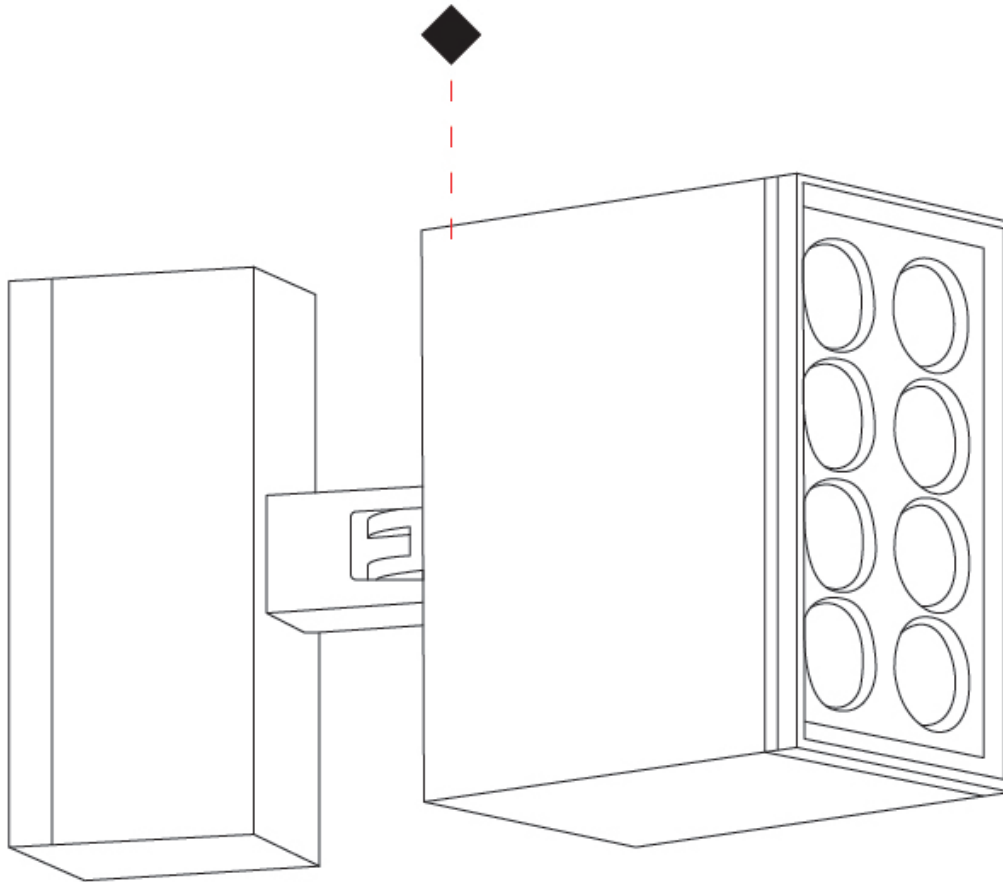

TARGET POST

E9B287-

PROJECT	_____
TYPE	_____
SPECIFIER	_____
QUANTITY	_____
DATE	_____

E