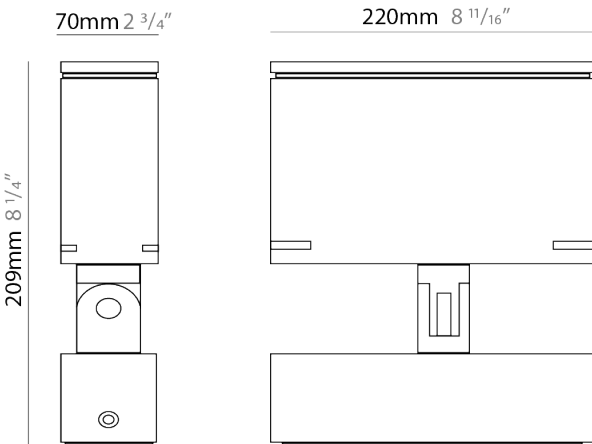

PROJECT
TYPE
SPECIFIER
QUANTITY
DATE

TARGET SURFACE

E9F234- -
base number   Finish   Lens
                         Options   Options

1. To build a product code in our configurator select the specify button on the base model # product page
2. To build a manual product code on this datasheet choose from the options listed below in blue font and add the suffix to the base model #

GENERAL

Series: Target
Brand: Platek
Division: Exterior
Mounting Type: Surface
Mounting Location: Above Ground
Subcategory: Flood

PHYSICAL

Shape: Rectangle
Length (mm): 220
Length (in): 8 ¹¹/₁₆
Width (mm): 70
Width (in): 2 ³/₄
Height (mm): 213
Height (in): 8 ³/₈
Light Distribution: Adjustable / Direct
Screws: A4 stainless steel
Diffuser: Clear tempered glass
Fixture Finish: BLK / WHI / GRY / COR / ANT / BRZ
Fixture Material: Aluminum Die Cast
Cable Details: 2000mm Cable

ELECTRICAL

Lamp Type: LED
Total Output Wattage (W): 32
Dimming: DMX
Driver Included: No
Driver Location: Remote
Driver Type: Constant Current - Universal
Driver Class: Class 2
Input Voltage (V): 120 - 277
Constant Current (MA): 700

LED

Number of LEDs: 16
Color Temperature (°K): RGBW
CRI: >80 CRI
Lamp Life (hrs): 60000
Special LEDs offerings: RGBW

OPTICAL

Optic°: 9 / 24 / 48 / ELL
Adjustability: Rotational 330°; Tilt 90°

RATINGS AND CERTIFICATIONS

Certified By: Certified for North American Standards
IP rating: IP66
IK Rating: IK08
Bug Rating: B2 U0 G0