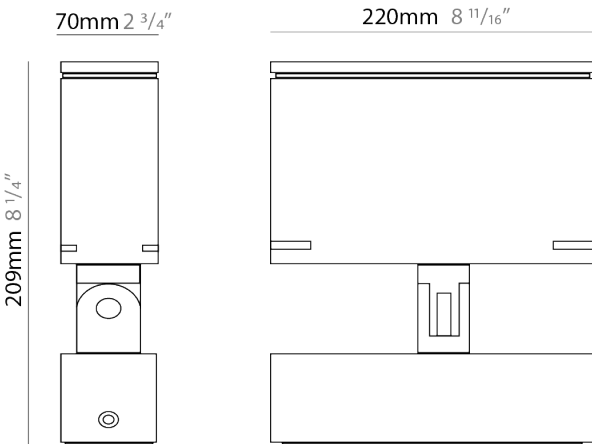

GENERAL

Series: Target
Brand: Platek
Division: Exterior
Mounting Type: Surface
Mounting Location: Above Ground
Subcategory: Flood

PHYSICAL

Shape: Rectangle
Length (mm): 220
Length (in): 8 11/16
Width (mm): 70
Width (in): 2 3/4
Height (mm): 213
Height (in): 8 3/8
Light Distribution: Adjustable / Direct
Screws: A4 stainless steel
Diffuser: Clear tempered glass
Fixture Finish: BLK / WHI / GRY / COR / ANT / BRZ
Fixture Material: Aluminum Die Cast

ELECTRICAL

Lamp Type: LED
Input Wattage (W): 34
Total Output Wattage (W): 32
Dimming: Non-Dimmable
Driver Included: Yes
Driver Location: Integrated
Driver Type: Constant Current - Universal
Driver Class: Class 2
Input Voltage (V): 120 - 277
Constant Current (mA): 700
Upon Request: (Not included - see components [IP65 or higher enclosure to be supplied by others]) Remote: 0-10Vdc dimming / DMX

LED

Number of LEDs: 16
Color Temperature (°K): 3000 / 4000
Max. Delivered Lumen (lm): 3075 / 3200
Nominal Lumen (lm): 4000 / 4160
CRI: >80 CRI
Lamp Life (hrs): 60000

OPTICAL

Optic°: 9 / 24 / 48 / ELL
Adjustability: Rotational 330°; Tilt 90°

RATINGS AND CERTIFICATIONS

Certified By: Certified for North American Standards
IP rating: IP66
IK Rating: IK08
Bug Rating: B3 U0 G0