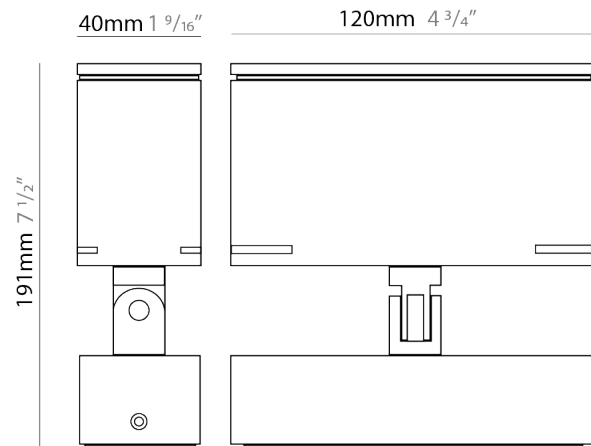

TARGET SURFACE

E9F232- _____ - _____
base number   Finish   Lens
                         Options   Options

1. To build a product code in our configurator select the specify button on the base model # product page
2. To build a manual product code on this datasheet choose from the options listed below in blue font and add the suffix to the base model #

GENERAL

Series: Target
Brand: Platek
Division: Exterior
Mounting Type: Surface
Mounting Location: Above Ground
Subcategory: Flood

PHYSICAL

Shape: Rectangle
Length (mm): 120
Length (in): 4 3/4
Width (mm): 40
Width (in): 1 9/16
Height (mm): 191
Height (in): 7 1/2
Light Distribution: Adjustable / Direct
Screws: A4 stainless steel
Diffuser: Clear tempered glass
Fixture Finish: [BLK / WHI / GRY / COR / ANT / BRZ](#)
Fixture Material: Aluminum Die Cast
Cable Details: 2000mm Cable

ELECTRICAL

Lamp Type: LED
Total Output Wattage (W): 8
Dimming: DMX
Driver Included: No
Driver Location: Remote
Driver Type: Constant Current - Universal
Driver Class: Class 2
Input Voltage (V): 120 - 277
Constant Current (MA): 700

LED

Number of LEDs: 4
Color Temperature (°K): RGBW
CRI: >80 CRI
Lamp Life (hrs): 60000
Special LEDs offerings: RGBW

OPTICAL

Optic°: [9 / 24 / 48 / ELL](#)
Adjustability: Tilt 90°

RATINGS AND CERTIFICATIONS

Certified By: Certified for North American Standards
IP rating: IP66
IK Rating: IK08
Bug Rating: B3 U0 G0