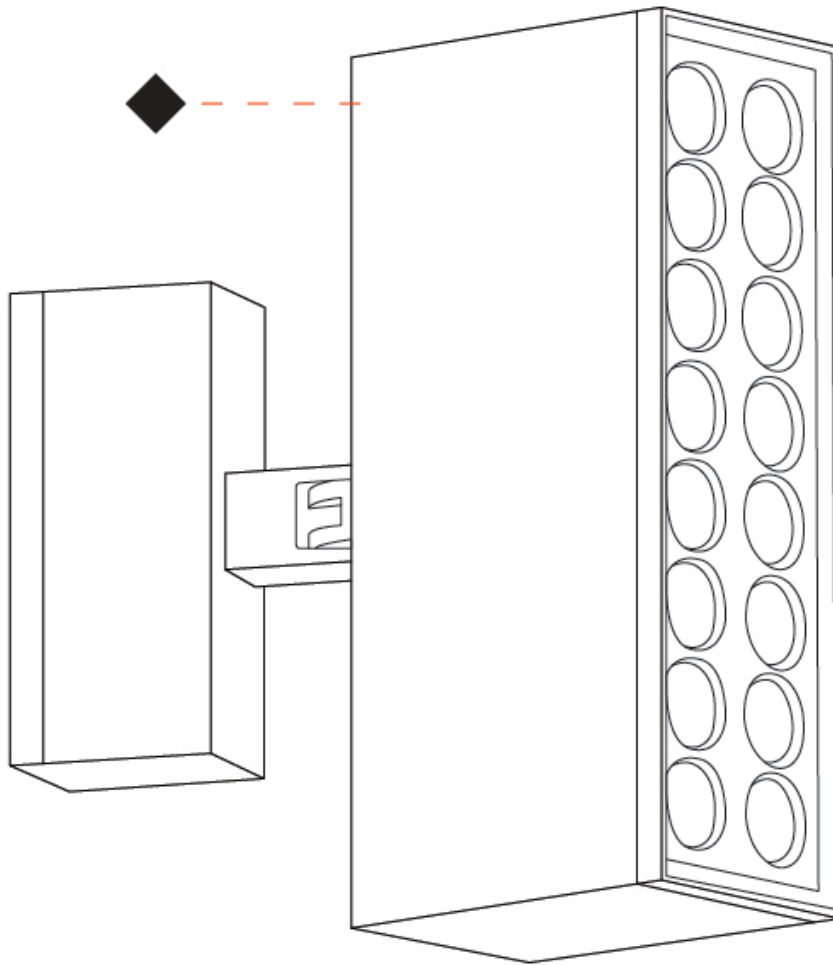

TARGET POST

E9B289-

PROJECT	_____
TYPE	_____
SPECIFIER	_____
QUANTITY	_____
DATE	_____

E