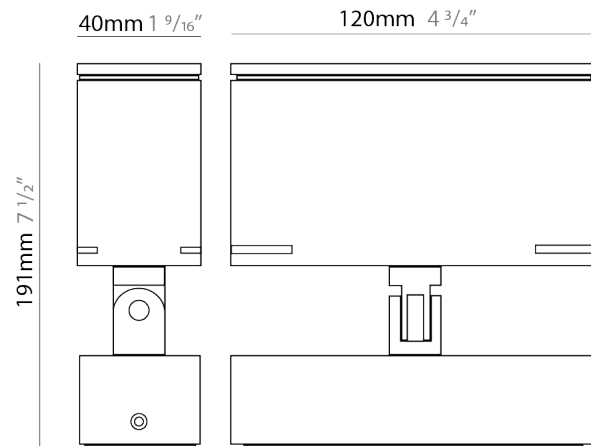

1. To build a product code in our configurator select the specify button on the base model # product page
2. To build a manual product code on this datasheet choose from the options listed below in blue font and add the suffix to the base model #

GENERAL

Series: Target
Brand: Platek
Division: Exterior
Mounting Type: Surface
Mounting Location: Above Ground
Subcategory: Flood

PHYSICAL

Shape: Rectangle
Length (mm): 120
Length (in): 4 3/4
Width (mm): 40
Width (in): 1 9/16
Height (mm): 191
Height (in): 7 1/2
Light Distribution: Adjustable / Direct
Screws: A4 stainless steel
Diffuser: Clear tempered glass
Fixture Finish: [BLK](#) / [WHI](#) / [GRY](#) / [COR](#) / [ANT](#) / [BRZ](#)
Fixture Material: Aluminum Die Cast

ELECTRICAL

Lamp Type: LED
Input Wattage (W): 10
Total Output Wattage (W): 8
Dimming: Non-Dimmable
Driver Included: Yes
Driver Location: Integrated
Driver Type: Constant Current - 120Vac
Driver Class: Class 2
Input Voltage (V): 120 - 277
Constant Current (mA): 700
Upon Request: Integral: Phase dimming 120Vac / Non-dimming 120/277Vac / Remote: 0-10Vdc dimming

LED

Number of LEDs: 4
Color Temperature (°K): [3000](#) / [4000](#)
Max. Delivered Lumen (lm): 725-790 / 755-820
Nominal Lumen (lm): 1000 / 1040
CRI: >80 CRI
Lamp Life (hrs): 60000

OPTICAL

Optic°: [9](#) / [24](#) / [48](#) / ELL
Adjustability: Rotational 330°; Tilt 90°

RATINGS AND CERTIFICATIONS

Certified By: Certified for North American Standards
IP rating: IP66
IK Rating: IK08
Bug Rating: B1 U0 G0