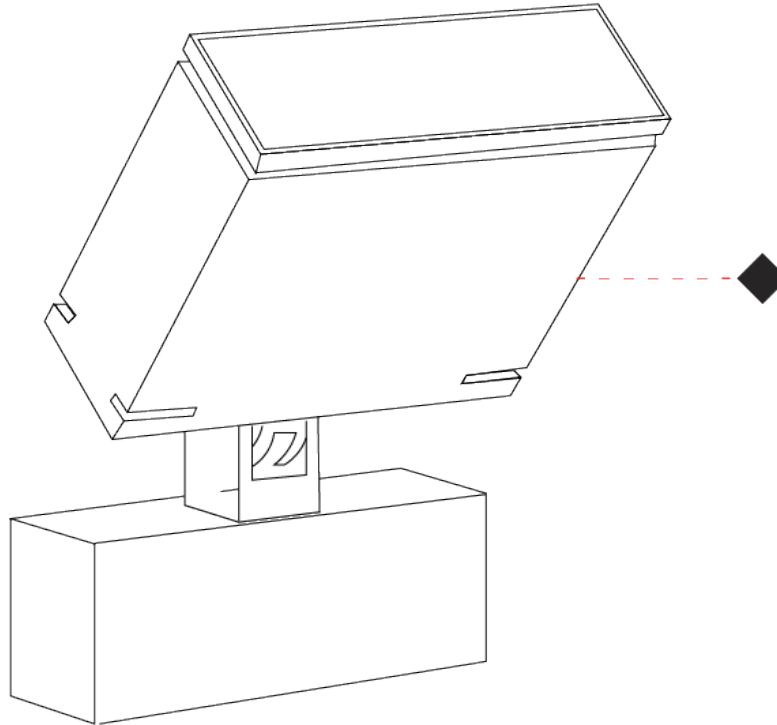

TARGET SURFACE

E9F232-

PROJECT _____

TYPE _____

SPECIFIER _____

QUANTITY _____

DATE _____