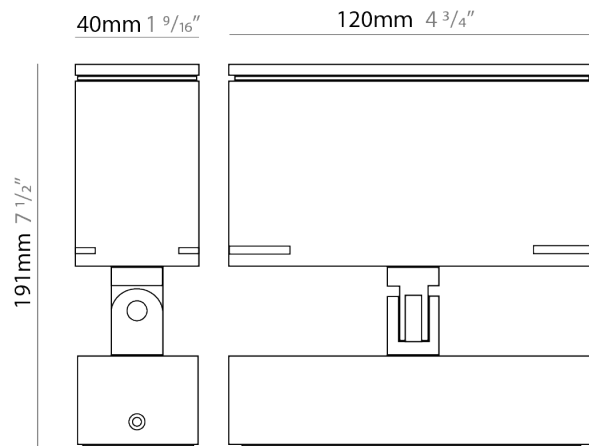

TARGET SURFACE

E9F232- _____ - _____
base number   Finish   Lens
                    Options   Options

1. To build a product code in our configurator select the specify button on the base model # product page
2. To build a manual product code on this datasheet choose from the options listed below in blue font and add the suffix to the base model #

GENERAL

Series: Target
Brand: Platek
Division: Exterior
Mounting Type: Surface
Mounting Location: Above Ground
Subcategory: Flood

PHYSICAL

Shape: Rectangle
Length (mm): 120
Length (in): 4 ¾
Width (mm): 40
Width (in): 1 ⅞
Height (mm): 191
Height (in): 7 ½
Light Distribution: Adjustable / Direct
Screws: A4 stainless steel
Diffuser: Clear tempered glass
Fixture Finish: [BLK / WHI / GRY / COR / ANT / BRZ](#)
Fixture Material: Aluminum Die Cast
Cable Details: 2000mm Cable

ELECTRICAL

Lamp Type: LED
Total Output Wattage (W): 8
Dimming: DMX
Driver Included: No
Driver Location: Remote
Driver Type: Constant Current - Universal
Driver Class: Class 2
Input Voltage (V): 120 - 277
Constant Current (MA): 700

LED

Number of LEDs: 4
Color Temperature (°K): RGBW
CRI: >80 CRI
Lamp Life (hrs): 60000
Special LEDs offerings: RGBW

OPTICAL

Optic°: [9 / 24 / 48 / ELL](#)
Adjustability: Tilt 90°

RATINGS AND CERTIFICATIONS

Certified By: Certified for North American Standards
IP Rating: IP66
IK Rating: IK08
Bug Rating: B3 U0 G0