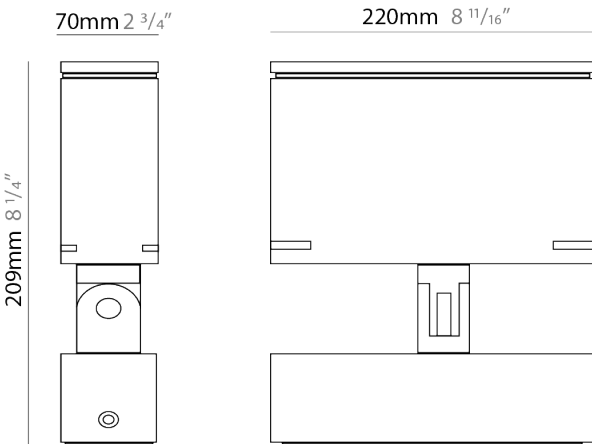

PROJECT	_____
TYPE	_____
SPECIFIER	_____
QUANTITY	_____
DATE	_____

TARGET SURFACE

E9F234- - _____
base number   Finish   Lens
                         Options   Options

1. To build a product code in our configurator select the specify button on the base model # product page
2. To build a manual product code on this datasheet choose from the options listed below in blue font and add the suffix to the base model #

GENERAL

Series: Target
Brand: Platek
Division: Exterior
Mounting Type: Surface
Mounting Location: Above Ground
Subcategory: Flood

PHYSICAL

Shape: Rectangle
Length (mm): 220
Length (in): 8 ¹¹/₁₆
Width (mm): 70
Width (in): 2 ³/₄
Height (mm): 213
Height (in): 8 ³/₈
Light Distribution: Adjustable / Direct
Screws: A4 stainless steel
Diffuser: Clear tempered glass
Fixture Finish: BLK / WHI / GRY / COR / ANT / BRZ
Fixture Material: Aluminum Die Cast
Cable Details: 2000mm Cable

ELECTRICAL

Lamp Type: LED
Total Output Wattage (W): 32
Dimming: DMX
Driver Included: No
Driver Location: Remote
Driver Type: Constant Current - Universal
Driver Class: Class 2
Input Voltage (V): 120 - 277
Constant Current (MA): 700

LED

Number of LEDs: 16
Color Temperature (°K): RGBW
CRI: >80 CRI
Lamp Life (hrs): 60000
Special LEDs offerings: RGBW

OPTICAL

Optic°: 9 / 24 / 48 / ELL
Adjustability: Rotational 330°; Tilt 90°

RATINGS AND CERTIFICATIONS

Certified By: Certified for North American Standards
IP rating: IP66
IK Rating: IK08
Bug Rating: B2 U0 G0