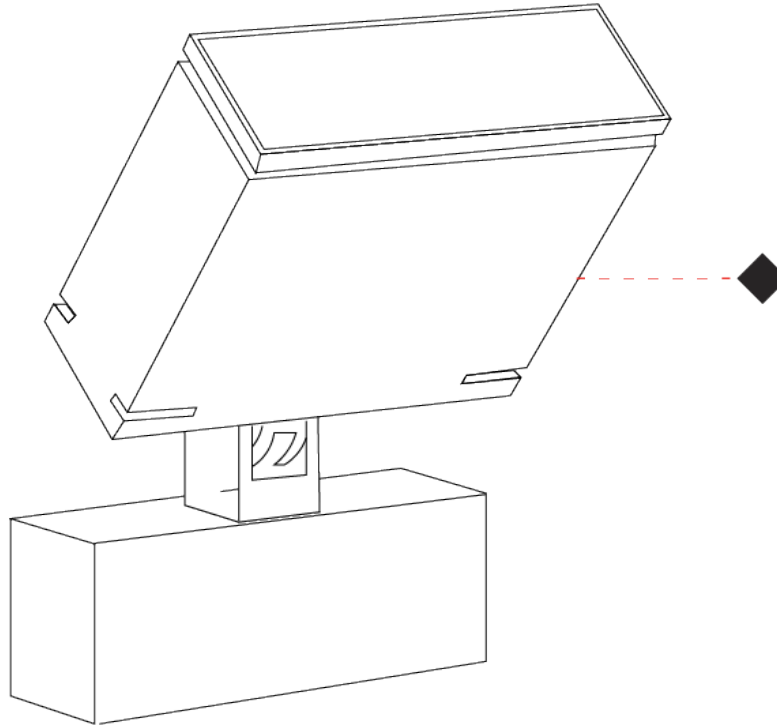

TARGET SURFACE

E9F232-

PROJECT _____

TYPE _____

SPECIFIER _____

QUANTITY _____

DATE _____

E