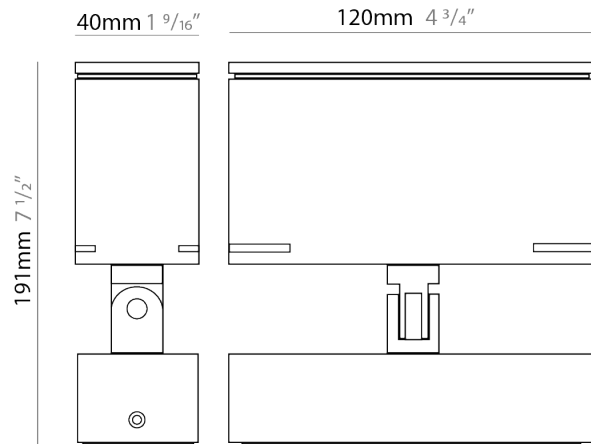

TARGET SURFACE

E9F232- _____ - _____
base number   Finish   Lens
                         Options   Options

1. To build a product code in our configurator select the specify button on the base model # product page
2. To build a manual product code on this datasheet choose from the options listed below in blue font and add the suffix to the base model #

GENERAL

Series: Target
Brand: Platek
Division: Exterior
Mounting Type: Surface
Mounting Location: Above Ground
Subcategory: Flood

PHYSICAL

Shape: Rectangle
Length (mm): 120
Length (in): 4 ¾
Width (mm): 40
Width (in): 1 ⅞
Height (mm): 191
Height (in): 7 ½
Light Distribution: Adjustable / Direct
Screws: A4 stainless steel
Diffuser: Clear tempered glass
Fixture Finish: [BLK / WHI / GRY / COR / ANT / BRZ](#)
Fixture Material: Aluminum Die Cast
Cable Details: 2000mm Cable

ELECTRICAL

Lamp Type: LED
Total Output Wattage (W): 8
Dimming: DMX
Driver Included: No
Driver Location: Remote
Driver Type: Constant Current - Universal
Driver Class: Class 2
Input Voltage (V): 120 - 277
Constant Current (MA): 700

LED

Number of LEDs: 4
Color Temperature (°K): RGBW
CRI: >80 CRI
Lamp Life (hrs): 60000
Special LEDs offerings: RGBW

OPTICAL

Optic°: [9 / 24 / 48 / ELL](#)
Adjustability: Tilt 90°

RATINGS AND CERTIFICATIONS

Certified By: Certified for North American Standards
IP rating: IP66
IK Rating: IK08
Bug Rating: B3 U0 G0