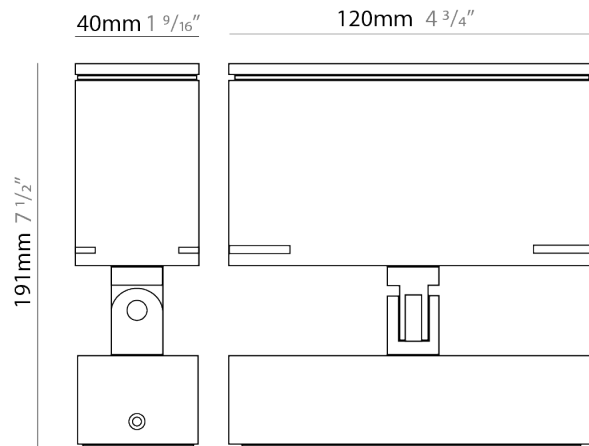

TARGET SURFACE

E9F232- _____ - _____
base number   Finish   Lens
                         Options   Options

1. To build a product code in our configurator select the specify button on the base model # product page
2. To build a manual product code on this datasheet choose from the options listed below in blue font and add the suffix to the base model #

GENERAL

Series: Target
Brand: Platek
Division: Exterior
Mounting Type: Surface
Mounting Location: Above Ground
Subcategory: Flood

PHYSICAL

Shape: Rectangle
Length (mm): 120
Length (in): 4 3/4
Width (mm): 40
Width (in): 1 9/16
Height (mm): 191
Height (in): 7 1/2
Light Distribution: Adjustable / Direct
Screws: A4 stainless steel
Diffuser: Clear tempered glass
Fixture Finish: BLK / WHI / GRY / COR / ANT / BRZ
Fixture Material: Aluminum Die Cast
Cable Details: 2000mm Cable

ELECTRICAL

Lamp Type: LED
Total Output Wattage (W): 8
Dimming: DMX
Driver Included: No
Driver Location: Remote
Driver Type: Constant Current - Universal
Driver Class: Class 2
Input Voltage (V): 120 - 277
Constant Current (MA): 700

LED

Number of LEDs: 4
Color Temperature (°K): RGBW
CRI: >80 CRI
Lamp Life (hrs): 60000
Special LEDs offerings: RGBW

OPTICAL

Optic°: 9 / 24 / 48 / ELL
Adjustability: Tilt 90°

RATINGS AND CERTIFICATIONS

Certified By: Certified for North American Standards
IP Rating: IP66
IK Rating: IK08
Bug Rating: B3 U0 G0