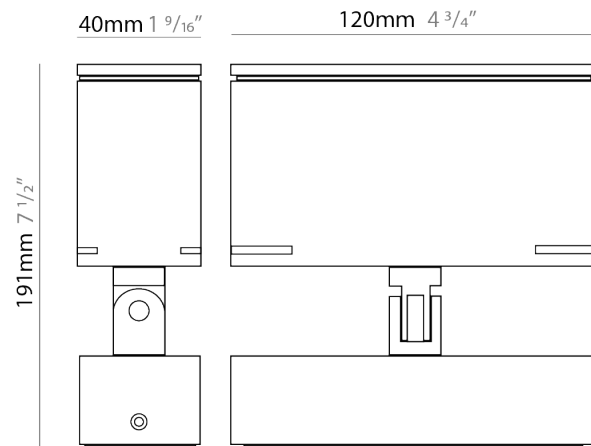

TARGET SURFACE

E9F232- _____ - _____
base number   Finish   Lens
                         Options   Options

1. To build a product code in our configurator select the specify button on the base model # product page
2. To build a manual product code on this datasheet choose from the options listed below in blue font and add the suffix to the base model #

GENERAL

Series: Target
Brand: Platek
Division: Exterior
Mounting Type: Surface
Mounting Location: Above Ground
Subcategory: Flood

PHYSICAL

Shape: Rectangle
Length (mm): 120
Length (in): 4 3/4
Width (mm): 40
Width (in): 1 9/16
Height (mm): 191
Height (in): 7 1/2
Light Distribution: Adjustable / Direct
Screws: A4 stainless steel
Diffuser: Clear tempered glass
Fixture Finish: [BLK / WHI / GRY / COR / ANT / BRZ](#)
Fixture Material: Aluminum Die Cast
Cable Details: 2000mm Cable

ELECTRICAL

Lamp Type: LED
Total Output Wattage (W): 8
Dimming: DMX
Driver Included: No
Driver Location: Remote
Driver Type: Constant Current - Universal
Driver Class: Class 2
Input Voltage (V): 120 - 277
Constant Current (MA): 700

LED

Number of LEDs: 4
Color Temperature (°K): RGBW
CRI: >80 CRI
Lamp Life (hrs): 60000
Special LEDs offerings: RGBW

OPTICAL

Optic°: [9 / 24 / 48 / ELL](#)
Adjustability: Tilt 90°

RATINGS AND CERTIFICATIONS

Certified By: Certified for North American Standards
IP Rating: IP66
IK Rating: IK08
Bug Rating: B3 U0 G0