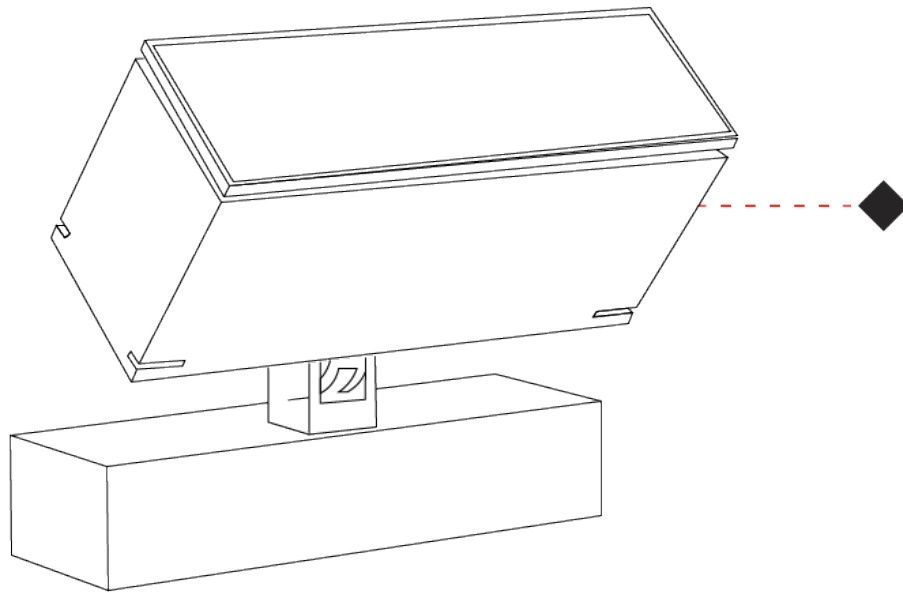

TARGET SURFACE

E9F234-

PROJECT

TYPE

SPECIFIER

QUANTITY

DATE

E