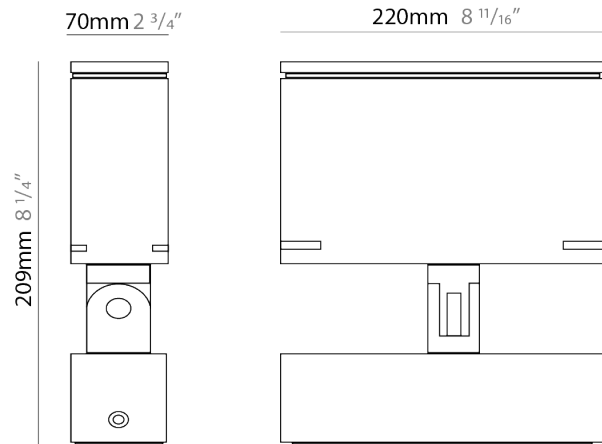

PROJECT	_____
TYPE	_____
SPECIFIER	_____
QUANTITY	_____
DATE	_____

TARGET SURFACE

E9F234- - _____
base number   Finish   Lens
                         Options   Options

1. To build a product code in our configurator select the specify button on the base model # product page
2. To build a manual product code on this datasheet choose from the options listed below in blue font and add the suffix to the base model #

GENERAL

Series: Target
Brand: Platek
Division: Exterior
Mounting Type: Surface
Mounting Location: Above Ground
Subcategory: Flood

PHYSICAL

Shape: Rectangle
Length (mm): 220
Length (in): 8 ¹¹/₁₆
Width (mm): 70
Width (in): 2 ³/₄
Height (mm): 213
Height (in): 8 ³/₈
Light Distribution: Adjustable / Direct
Screws: A4 stainless steel
Diffuser: Clear tempered glass
Fixture Finish: BLK / WHI / GRY / COR / ANT / BRZ
Fixture Material: Aluminum Die Cast
Cable Details: 2000mm Cable

ELECTRICAL

Lamp Type: LED
Total Output Wattage (W): 32
Dimming: DMX
Driver Included: No
Driver Location: Remote
Driver Type: Constant Current - Universal
Driver Class: Class 2
Input Voltage (V): 120 - 277
Constant Current (MA): 700

LED

Number of LEDs: 16
Color Temperature (°K): RGBW
CRI: >80 CRI
Lamp Life (hrs): 60000
Special LEDs offerings: RGBW

OPTICAL

Optic°: 9 / 24 / 48 / ELL
Adjustability: Rotational 330°; Tilt 90°

RATINGS AND CERTIFICATIONS

Certified By: Certified for North American Standards
IP rating: IP66
IK Rating: IK08
Bug Rating: B2 U0 G0