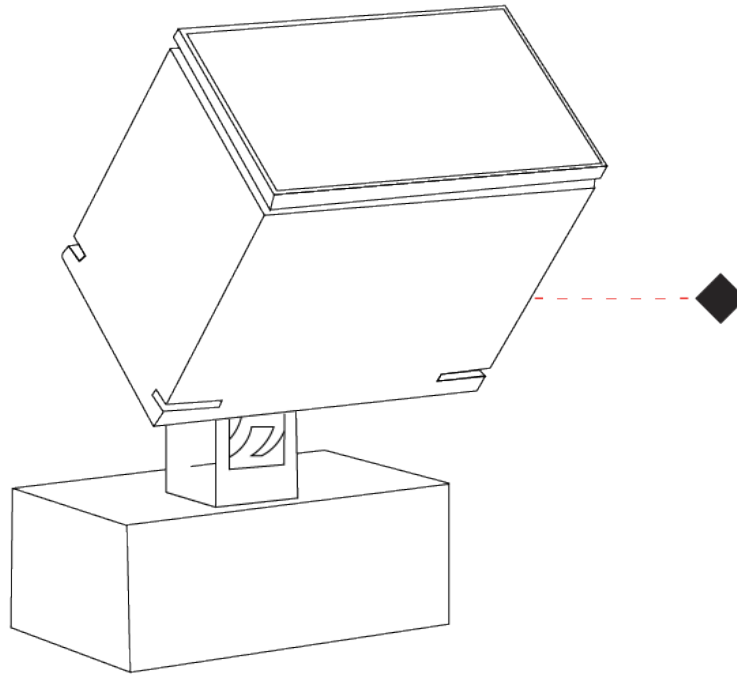

TARGET SURFACE

E9F233-

PROJECT _____

TYPE _____

SPECIFIER _____

QUANTITY _____

DATE _____

E