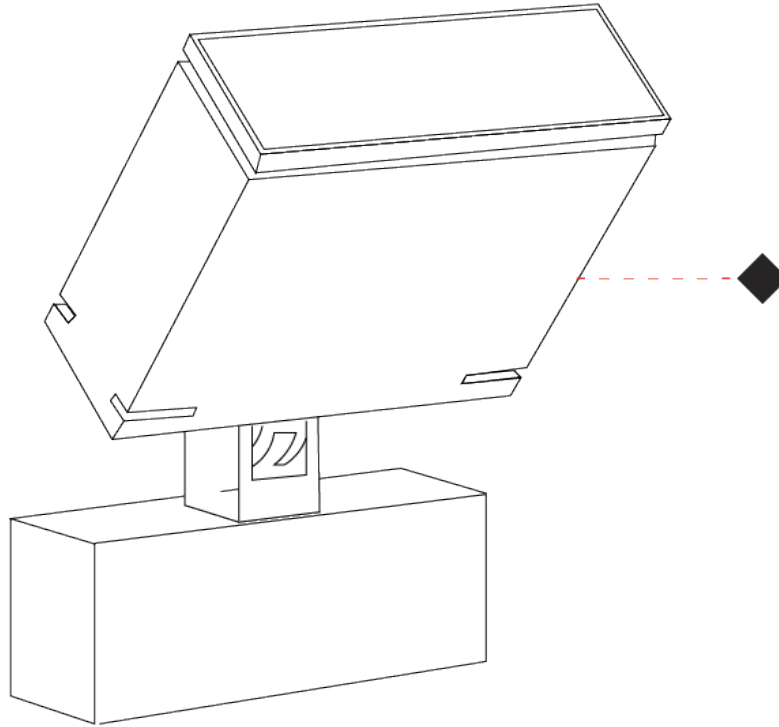

TARGET SURFACE

E9F232-

PROJECT

TYPE

SPECIFIER

QUANTITY

DATE

E