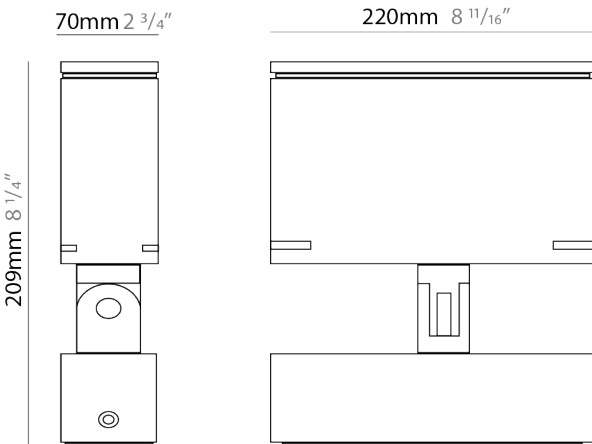

PROJECT _____
TYPE _____
SPECIFIER _____
QUANTITY _____
DATE _____

TARGET SURFACE

E9F234- -
base number   Finish   Lens
                    Options   Options

1. To build a product code in our configurator select the specify button on the base model # product page
2. To build a manual product code on this datasheet choose from the options listed below in blue font and add the suffix to the base model #

GENERAL

Series: Target
Brand: Platek
Division: Exterior
Mounting Type: Surface
Mounting Location: Above Ground
Subcategory: Flood

PHYSICAL

Shape: Rectangle
Length (mm): 220
Length (in): 8 ¹¹/₁₆
Width (mm): 70
Width (in): 2 ³/₄
Height (mm): 213
Height (in): 8 ³/₈
Light Distribution: Adjustable / Direct
Screws: A4 stainless steel
Diffuser: Clear tempered glass
Fixture Finish: BLK / WHI / GRY / COR / ANT / BRZ
Fixture Material: Aluminum Die Cast
Cable Details: 2000mm Cable

ELECTRICAL

Lamp Type: LED
Total Output Wattage (W): 32
Dimming: DMX
Driver Included: No
Driver Location: Remote
Driver Type: Constant Current - Universal
Driver Class: Class 2
Input Voltage (V): 120 - 277
Constant Current (MA): 700

LED

Number of LEDs: 16
Color Temperature (°K): RGBW
CRI: >80 CRI
Lamp Life (hrs): 60000
Special LEDs offerings: RGBW

OPTICAL

Optic°: 9 / 24 / 48 / ELL
Adjustability: Rotational 330°; Tilt 90°

RATINGS AND CERTIFICATIONS

Certified By: Certified for North American Standards
IP rating: IP66
IK Rating: IK08
Bug Rating: B2 U0 G0