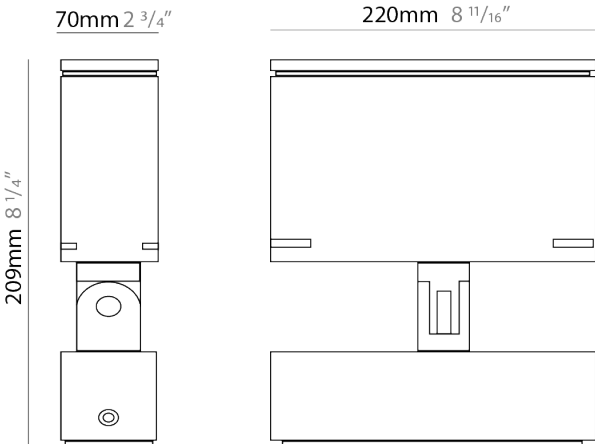

PROJECT
TYPE
SPECIFIER
QUANTITY
DATE

TARGET SURFACE

E9F234- -
base number   Finish   Lens
                         Options   Options

1. To build a product code in our configurator select the specify button on the base model # product page
2. To build a manual product code on this datasheet choose from the options listed below in blue font and add the suffix to the base model #

GENERAL

Series: Target
Brand: Platek
Division: Exterior
Mounting Type: Surface
Mounting Location: Above Ground
Subcategory: Flood

PHYSICAL

Shape: Rectangle
Length (mm): 220
Length (in): 8 ¹¹/₁₆
Width (mm): 70
Width (in): 2 ³/₄
Height (mm): 213
Height (in): 8 ³/₈
Light Distribution: Adjustable / Direct
Screws: A4 stainless steel
Diffuser: Clear tempered glass
Fixture Finish: BLK / WHI / GRY / COR / ANT / BRZ
Fixture Material: Aluminum Die Cast
Cable Details: 2000mm Cable

ELECTRICAL

Lamp Type: LED
Total Output Wattage (W): 32
Dimming: DMX
Driver Included: No
Driver Location: Remote
Driver Type: Constant Current - Universal
Driver Class: Class 2
Input Voltage (V): 120 - 277
Constant Current (MA): 700

LED

Number of LEDs: 16
Color Temperature (°K): RGBW
CRI: >80 CRI
Lamp Life (hrs): 60000
Special LEDs offerings: RGBW

OPTICAL

Optic°: 9 / 24 / 48 / ELL
Adjustability: Rotational 330°; Tilt 90°

RATINGS AND CERTIFICATIONS

Certified By: Certified for North American Standards
IP rating: IP66
IK Rating: IK08
Bug Rating: B2 U0 G0