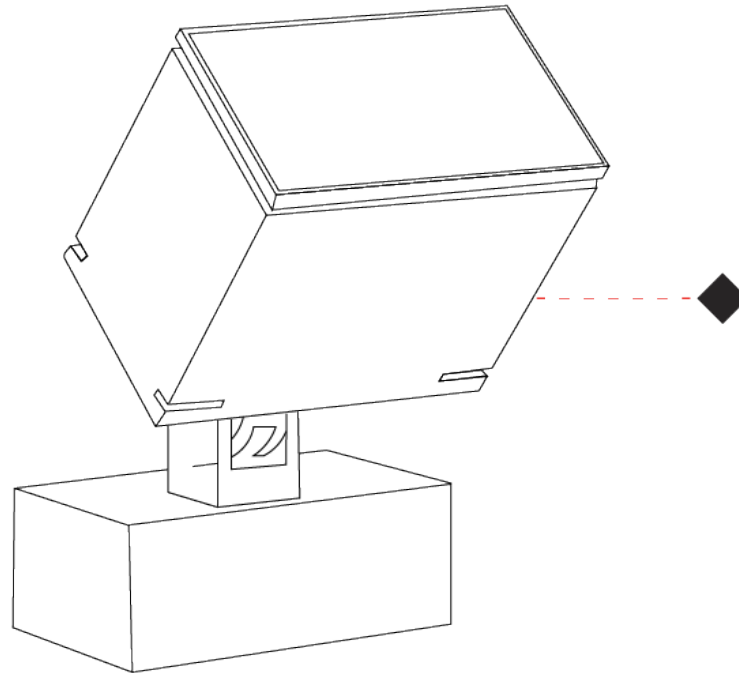

TARGET SURFACE

E9F312-

PROJECT

TYPE

SPECIFIER

QUANTITY

DATE

E