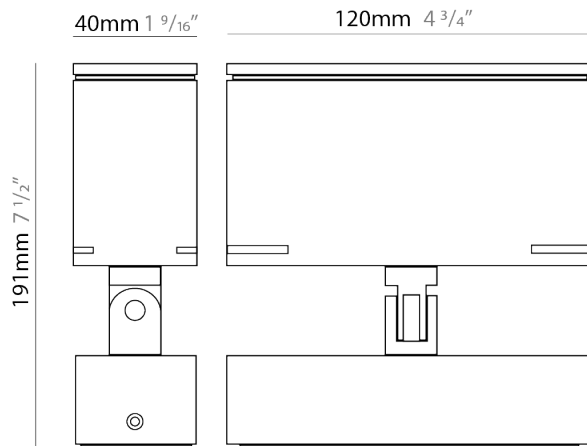

TARGET SURFACE

E9F232- _____ - _____
base number   Finish   Lens
                         Options   Options

1. To build a product code in our configurator select the specify button on the base model # product page
2. To build a manual product code on this datasheet choose from the options listed below in blue font and add the suffix to the base model #

GENERAL

Series: Target
Brand: Platek
Division: Exterior
Mounting Type: Surface
Mounting Location: Above Ground
Subcategory: Flood

PHYSICAL

Shape: Rectangle
Length (mm): 120
Length (in): 4 ¾
Width (mm): 40
Width (in): 1 ⅞
Height (mm): 191
Height (in): 7 ½
Light Distribution: Adjustable / Direct
Screws: A4 stainless steel
Diffuser: Clear tempered glass
Fixture Finish: BLK / WHI / GRY / COR / ANT / BRZ
Fixture Material: Aluminum Die Cast
Cable Details: 2000mm Cable

ELECTRICAL

Lamp Type: LED
Total Output Wattage (W): 8
Dimming: DMX
Driver Included: No
Driver Location: Remote
Driver Type: Constant Current - Universal
Driver Class: Class 2
Input Voltage (V): 120 - 277
Constant Current (MA): 700

LED

Number of LEDs: 4
Color Temperature (°K): RGBW
CRI: >80 CRI
Lamp Life (hrs): 60000
Special LEDs offerings: RGBW

OPTICAL

Optic°: 9 / 24 / 48 / ELL
Adjustability: Tilt 90°

RATINGS AND CERTIFICATIONS

Certified By: Certified for North American Standards
IP rating: IP66
IK Rating: IK08
Bug Rating: B3 U0 G0