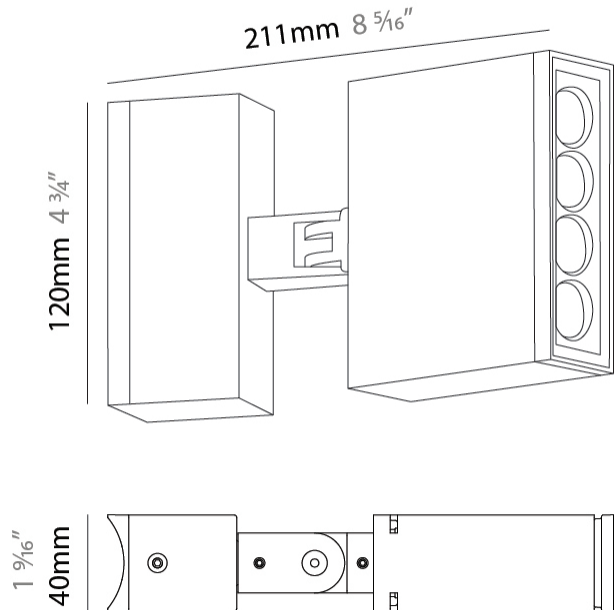

base number
Color   Finish   Lens
Temperature   Options   Options

1. To build a product code in our configurator select the specify button on the base model # product page
2. To build a manual product code on this datasheet choose from the options listed below in blue font and add the suffix to the base model #

GENERAL

Series: Target
Brand: Platek
Division: Exterior
Mounting Type: Post
Mounting Location: Above Ground
Subcategory: Bollard

PHYSICAL

Shape: Rectangle
Length (mm): 120
Length (in): 4 3/4
Width (mm): 40
Width (in): 1 9/16
Height (mm): 211
Height (in): 8 5/16
Light Distribution: Adjustable / Direct
Screws: A4 stainless steel
Diffuser: Clear tempered glass
Fixture Finish: [BLK](#) / [WHI](#) / [GRY](#) / [COR](#) / [ANT](#) / [BRZ](#)
Fixture Material: Aluminum Die Cast

ELECTRICAL

Lamp Type: LED
Input Wattage (W): 10
Total Output Wattage (W): 8
Dimming: Non-Dimmable
Driver Included: Yes
Driver Location: Integrated
Driver Type: Constant Current - 120Vac
Driver Class: Class 2
Input Voltage (V): 120 - 277
Constant Current (mA): 700
Upon Request: Integral: Phase dimming 120Vac / Non-dimming 120/277Vac / Remote: 0-10Vdc dimming

LED

Number of LEDs: 4
Color Temperature (°K): [2700](#) / [3000](#) / [4000](#)
Max. Delivered Lumen (lm): Max 775
CRI: >80 CRI
Lamp Life (hrs): 60000

OPTICAL

Optic°: [9](#) / [24](#) / [48](#) / [ELL](#)
Adjustability: Rotational 330°; Tilt 90°

RATINGS AND CERTIFICATIONS

Certified By: Certified for North American Standards
IP rating: IP66
IK Rating: IK08