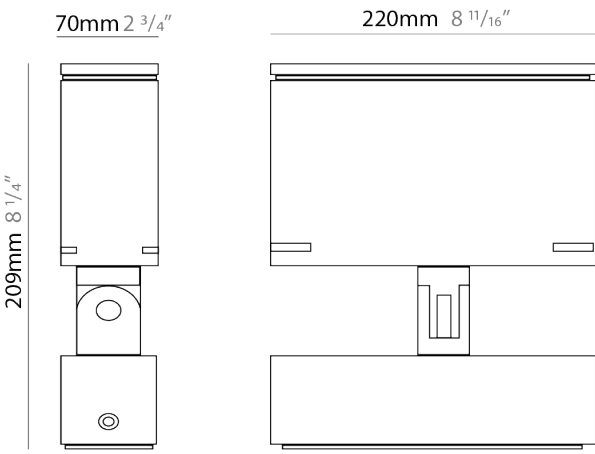

GENERAL

Series: Target
Brand: Platek
Division: Exterior
Mounting Type: Surface
Mounting Location: Above Ground
Subcategory: Flood

PHYSICAL

Shape: Rectangle
Length (mm): 220
Length (in): 8 ¹¹/₁₆
Width (mm): 70
Width (in): 2 ³/₄
Height (mm): 213
Height (in): 8 ³/₈
Light Distribution: Adjustable / Direct
Screws: A4 stainless steel
Diffuser: Clear tempered glass
Fixture Finish: BLK / WHI / GRY / COR / ANT / BRZ
Fixture Material: Aluminum Die Cast

ELECTRICAL

Lamp Type: LED
Input Wattage (W): 34
Total Output Wattage (W): 32
Dimming: Non-Dimmable
Driver Included: Yes
Driver Location: Integrated
Driver Type: Constant Current - Universal
Driver Class: Class 2
Input Voltage (V): 120 - 277
Constant Current (mA): 700
Upon Request: (Not included - see components [IP65 or higher enclosure to be supplied by others]) Remote: 0-10Vdc dimming / DMX

LED

Number of LEDs: 16
Color Temperature (°K): 3000 / 4000
Max. Delivered Lumen (lm): 3075 / 3200
Nominal Lumen (lm): 4000 / 4160
CRI: >80 CRI
Lamp Life (hrs): 60000

OPTICAL

Optic°: 9 / 24 / 48 / ELL
Adjustability: Rotational 330°; Tilt 90°

RATINGS AND CERTIFICATIONS

Certified By: Certified for North American Standards
IP rating: IP66
IK Rating: IK08
Bug Rating: B3 U0 G0