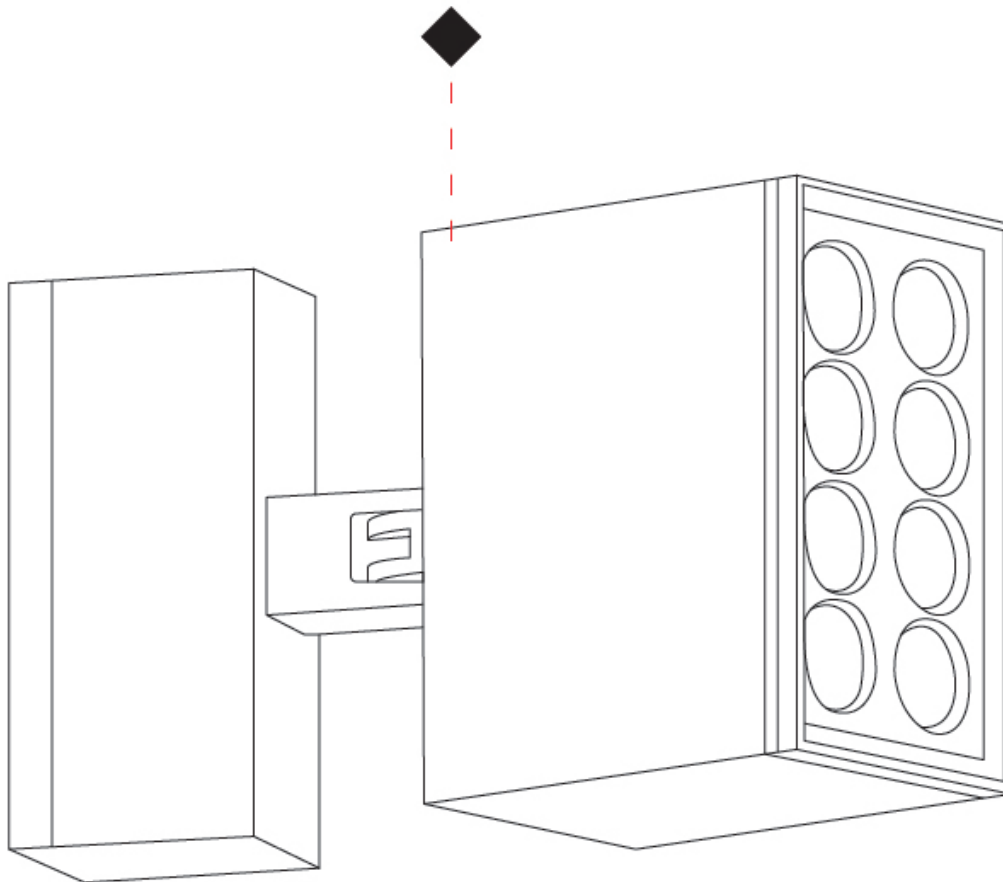

TARGET POST

E9B287-

PROJECT _____

TYPE _____

SPECIFIER _____

QUANTITY _____

DATE _____