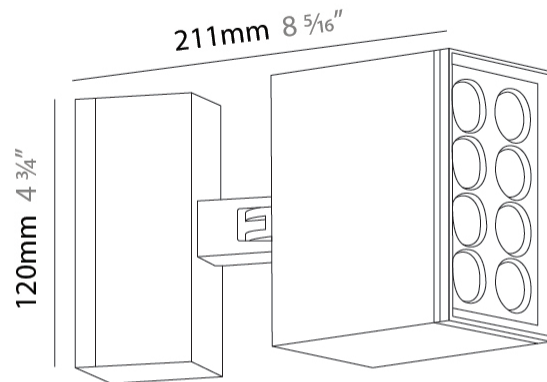

base number
Color   Finish   Lens
Temperature   Options   Options

1. To build a product code in our configurator select the specify button on the base model # product page
2. To build a manual product code on this datasheet choose from the options listed below in blue font and add the suffix to the base model #

GENERAL

Series: Target
Brand: Platek
Division: Exterior
Mounting Type: Post
Mounting Location: Above Ground
Subcategory: Bollard

PHYSICAL

Shape: Rectangle
Length (mm): 120
Length (in): 4 ³/₄
Width (mm): 40
Width (in): 1 ⁹/₁₆
Height (mm): 211
Height (in): 8 ⁵/₁₆
Light Distribution: Adjustable / Direct
Screws: A4 stainless steel
Diffuser: Clear tempered glass
Fixture Finish: [BLK](#) / [WHI](#) / [GRY](#) / [COR](#) / [ANT](#) / [BRZ](#)
Fixture Material: Aluminum Die Cast

ELECTRICAL

Lamp Type: LED
Input Wattage (W): 20
Total Output Wattage (W): 16
Dimming: Non-Dimmable
Driver Included: Yes
Driver Location: Integrated
Driver Type: Constant Current - 120Vac
Driver Class: Class 2
Input Voltage (V): 120 - 277
Constant Current (MA): 700
Upon Request: Integral: Phase dimming 120Vac / Non-dimming 120/277Vac / Remote: 0-10Vdc dimming

LED

Number of LEDs: 8
Color Temperature (°K): [2700](#) / [3000](#) / [4000](#)
Max. Delivered Lumen (lm): Max 1615
CRI: >80 CRI
Lamp Life (hrs): 60000

OPTICAL

Optic°: [9](#) / [24](#) / [48](#) / [ELL](#)
Adjustability: Rotational 330°; Tilt 90°

RATINGS AND CERTIFICATIONS

Certified By: Certified for North American Standards
IP rating: IP66
IK Rating: IK08