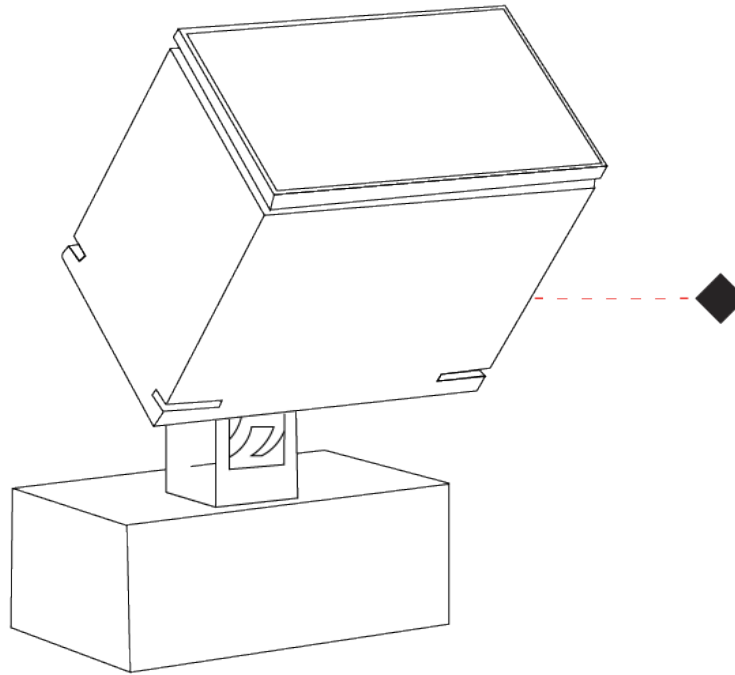

TARGET SURFACE

E9F233-

PROJECT _____

TYPE _____

SPECIFIER _____

QUANTITY _____

DATE _____

E