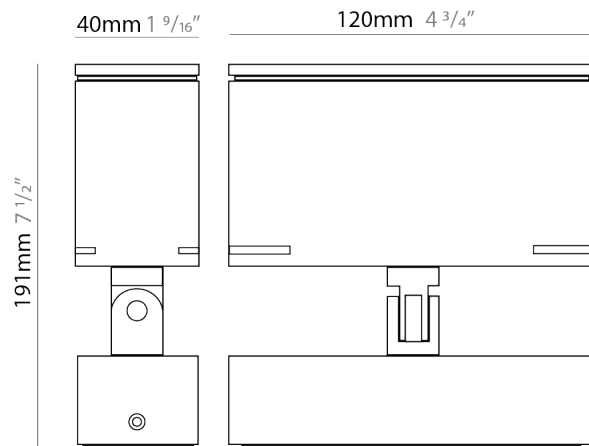

TARGET SURFACE

E9F232-

base number   Finish   Lens
                         Options   Options

1. To build a product code in our configurator select the specify button on the base model # product page
2. To build a manual product code on this datasheet choose from the options listed below in blue font and add the suffix to the base model #

GENERAL

Series: Target
Brand: Platek
Division: Exterior
Mounting Type: Surface
Mounting Location: Above Ground
Subcategory: Flood

PHYSICAL

Shape: Rectangle
Length (mm): 120
Length (in): 4 3/4
Width (mm): 40
Width (in): 1 9/16
Height (mm): 191
Height (in): 7 1/2
Light Distribution: Adjustable / Direct
Screws: A4 stainless steel
Diffuser: Clear tempered glass
Fixture Finish: [BLK / WHI / GRY / COR / ANT / BRZ](#)
Fixture Material: Aluminum Die Cast
Cable Details: 2000mm Cable

ELECTRICAL

Lamp Type: LED
Total Output Wattage (W): 8
Dimming: DMX
Driver Included: No
Driver Location: Remote
Driver Type: Constant Current - Universal
Driver Class: Class 2
Input Voltage (V): 120 - 277
Constant Current (MA): 700

LED

Number of LEDs: 4
Color Temperature (°K): RGBW
CRI: >80 CRI
Lamp Life (hrs): 60000
Special LEDs offerings: RGBW

OPTICAL

Optic°: [9 / 24 / 48 / ELL](#)
Adjustability: Tilt 90°

RATINGS AND CERTIFICATIONS

Certified By: Certified for North American Standards
IP rating: IP66
IK Rating: IK08
Bug Rating: B3 U0 G0