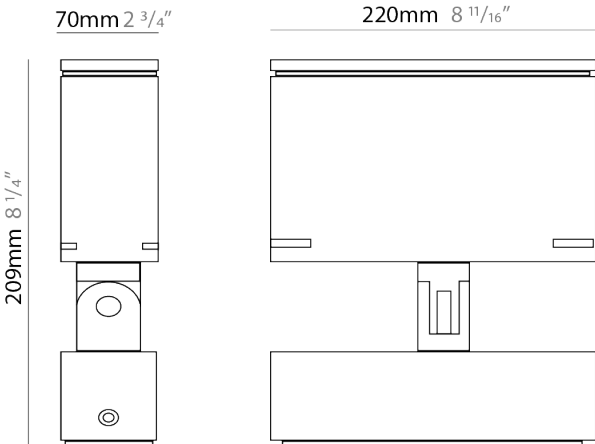

PROJECT _____
TYPE _____
SPECIFIER _____
QUANTITY _____
DATE _____

TARGET SURFACE

E9F234- _____ - _____
base number   Finish   Lens
                         Options   Options

1. To build a product code in our configurator select the specify button on the base model # product page
2. To build a manual product code on this datasheet choose from the options listed below in blue font and add the suffix to the base model #

GENERAL

Series: Target
Brand: Platek
Division: Exterior
Mounting Type: Surface
Mounting Location: Above Ground
Subcategory: Flood

PHYSICAL

Shape: Rectangle
Length (mm): 220
Length (in): 8 ¹¹/₁₆
Width (mm): 70
Width (in): 2 ³/₄
Height (mm): 213
Height (in): 8 ³/₈
Light Distribution: Adjustable / Direct
Screws: A4 stainless steel
Diffuser: Clear tempered glass
Fixture Finish: BLK / WHI / GRY / COR / ANT / BRZ
Fixture Material: Aluminum Die Cast
Cable Details: 2000mm Cable

ELECTRICAL

Lamp Type: LED
Total Output Wattage (W): 32
Dimming: DMX
Driver Included: No
Driver Location: Remote
Driver Type: Constant Current - Universal
Driver Class: Class 2
Input Voltage (V): 120 - 277
Constant Current (MA): 700

LED

Number of LEDs: 16
Color Temperature (°K): RGBW
CRI: >80 CRI
Lamp Life (hrs): 60000
Special LEDs offerings: RGBW

OPTICAL

Optic°: 9 / 24 / 48 / ELL
Adjustability: Rotational 330°; Tilt 90°

RATINGS AND CERTIFICATIONS

Certified By: Certified for North American Standards
IP rating: IP66
IK Rating: IK08
Bug Rating: B2 U0 G0