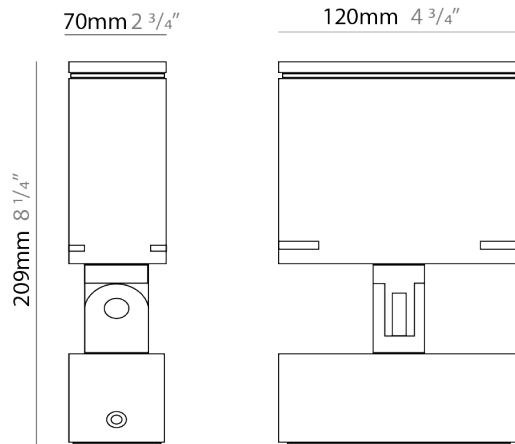

PROJECT
TYPE
SPECIFIER
QUANTITY
DATE

TARGET SURFACE

E9F233- -

base number   Finish   Lens
Options   Options   Options

1. To build a product code in our configurator select the specify button on the base model # product page
2. To build a manual product code on this datasheet choose from the options listed below in blue font and add the suffix to the base model #

GENERAL

Series: Target
Brand: Platek
Division: Exterior
Mounting Type: Surface
Mounting Location: Above Ground
Subcategory: Flood

PHYSICAL

Shape: Rectangle
Length (mm): 120
Length (in): 4 3/4
Width (mm): 70
Width (in): 2 3/4
Height (mm): 213
Height (in): 8 3/8
Light Distribution: Adjustable / Direct
Screws: A4 stainless steel
Diffuser: Clear tempered glass
Fixture Finish: BLK / WHI / GRY / COR / ANT / BRZ
Fixture Material: Aluminum Die Cast
Cable Details: 2000mm Cable

ELECTRICAL

Lamp Type: LED
Total Output Wattage (W): 16
Dimming: DMX
Driver Included: No
Driver Location: Remote
Driver Type: Constant Current - Universal
Driver Class: Class 2
Input Voltage (V): 120 - 277
Constant Current (MA): 700

LED

Number of LEDs: 8
Color Temperature (°K): RGBW
CRI: >80 CRI
Lamp Life (hrs): 60000
Special LEDs offerings: RGBW

OPTICAL

Optic°: 9 / 24 / 48 / ELL
Adjustability: Rotational 330°; Tilt 90°

RATINGS AND CERTIFICATIONS

Certified By: Certified for North American Standards
IP Rating: IP66
IK Rating: IK08
Bug Rating: B1 U0 G0