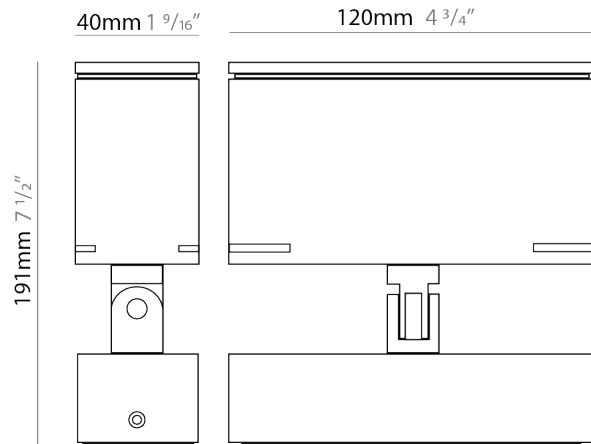

TARGET SURFACE

E9F232-

base number   Finish   Lens
Options   Options

1. To build a product code in our configurator select the specify button on the base model # product page
2. To build a manual product code on this datasheet choose from the options listed below in blue font and add the suffix to the base model #

GENERAL

Series: Target
Brand: Platek
Division: Exterior
Mounting Type: Surface
Mounting Location: Above Ground
Subcategory: Flood

PHYSICAL

Shape: Rectangle
Length (mm): 120
Length (in): 4 3/4
Width (mm): 40
Width (in): 1 9/16
Height (mm): 191
Height (in): 7 1/2
Light Distribution: Adjustable / Direct
Screws: A4 stainless steel
Diffuser: Clear tempered glass
Fixture Finish: BLK / WHI / GRY / COR / ANT / BRZ
Fixture Material: Aluminum Die Cast
Cable Details: 2000mm Cable

ELECTRICAL

Lamp Type: LED
Total Output Wattage (W): 8
Dimming: DMX
Driver Included: No
Driver Location: Remote
Driver Type: Constant Current - Universal
Driver Class: Class 2
Input Voltage (V): 120 - 277
Constant Current (MA): 700

LED

Number of LEDs: 4
Color Temperature (°K): RGBW
CRI: >80 CRI
Lamp Life (hrs): 60000
Special LEDs offerings: RGBW

OPTICAL

Optic°: 9 / 24 / 48 / ELL
Adjustability: Tilt 90°

RATINGS AND CERTIFICATIONS

Certified By: Certified for North American Standards
IP Rating: IP66
IK Rating: IK08
Bug Rating: B3 U0 G0