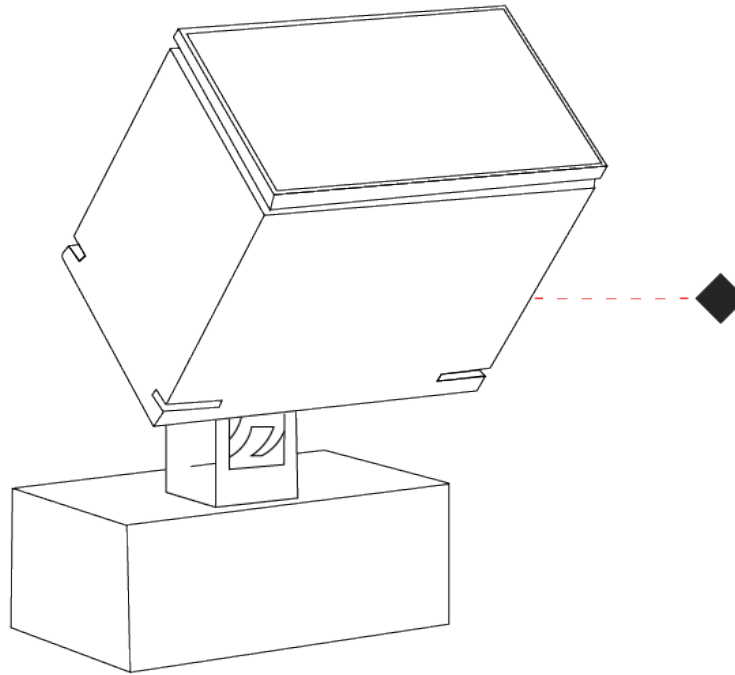

TARGET SURFACE

E9F233-

PROJECT

TYPE

SPECIFIER

QUANTITY

DATE

E