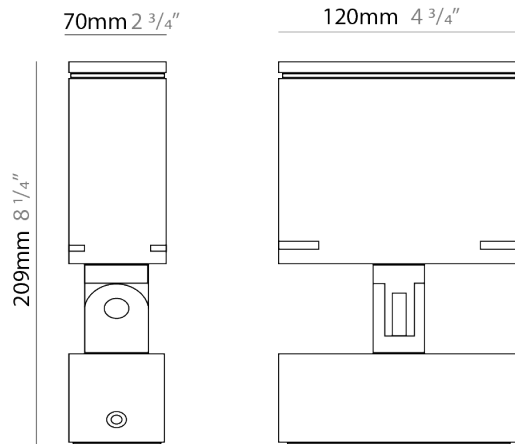

PROJECT
TYPE
SPECIFIER
QUANTITY
DATE

TARGET SURFACE

E9F233- -
base number   Finish   Lens
                         Options   Options

1. To build a product code in our configurator select the specify button on the base model # product page
2. To build a manual product code on this datasheet choose from the options listed below in blue font and add the suffix to the base model #

GENERAL

Series: Target
Brand: Platek
Division: Exterior
Mounting Type: Surface
Mounting Location: Above Ground
Subcategory: Flood

PHYSICAL

Shape: Rectangle
Length (mm): 120
Length (in): 4 3/4
Width (mm): 70
Width (in): 2 3/4
Height (mm): 213
Height (in): 8 3/8
Light Distribution: Adjustable / Direct
Screws: A4 stainless steel
Diffuser: Clear tempered glass
Fixture Finish: [BLK / WHI / GRY / COR / ANT / BRZ](#)
Fixture Material: Aluminum Die Cast
Cable Details: 2000mm Cable

ELECTRICAL

Lamp Type: LED
Total Output Wattage (W): 16
Dimming: DMX
Driver Included: No
Driver Location: Remote
Driver Type: Constant Current - Universal
Driver Class: Class 2
Input Voltage (V): 120 - 277
Constant Current (MA): 700

LED

Number of LEDs: 8
Color Temperature (°K): RGBW
CRI: >80 CRI
Lamp Life (hrs): 60000
Special LEDs offerings: RGBW

OPTICAL

Optic°: [9 / 24 / 48 / ELL](#)
Adjustability: Rotational 330°; Tilt 90°

RATINGS AND CERTIFICATIONS

Certified By: Certified for North American Standards
IP Rating: IP66
IK Rating: IK08
Bug Rating: B1 U0 G0