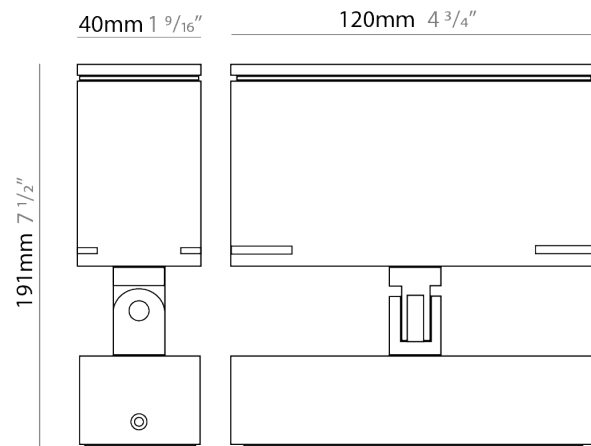

TARGET SURFACE

E9F232- _____ - _____
base number   Finish   Lens
                         Options   Options

1. To build a product code in our configurator select the specify button on the base model # product page
2. To build a manual product code on this datasheet choose from the options listed below in blue font and add the suffix to the base model #

GENERAL

Series: Target
Brand: Platek
Division: Exterior
Mounting Type: Surface
Mounting Location: Above Ground
Subcategory: Flood

PHYSICAL

Shape: Rectangle
Length (mm): 120
Length (in): 4 3/4
Width (mm): 40
Width (in): 1 9/16
Height (mm): 191
Height (in): 7 1/2
Light Distribution: Adjustable / Direct
Screws: A4 stainless steel
Diffuser: Clear tempered glass
Fixture Finish: [BLK / WHI / GRY / COR / ANT / BRZ](#)
Fixture Material: Aluminum Die Cast
Cable Details: 2000mm Cable

ELECTRICAL

Lamp Type: LED
Total Output Wattage (W): 8
Dimming: DMX
Driver Included: No
Driver Location: Remote
Driver Type: Constant Current - Universal
Driver Class: Class 2
Input Voltage (V): 120 - 277
Constant Current (MA): 700

LED

Number of LEDs: 4
Color Temperature (°K): RGBW
CRI: >80 CRI
Lamp Life (hrs): 60000
Special LEDs offerings: RGBW

OPTICAL

Optic°: [9 / 24 / 48 / ELL](#)
Adjustability: Tilt 90°

RATINGS AND CERTIFICATIONS

Certified By: Certified for North American Standards
IP rating: IP66
IK Rating: IK08
Bug Rating: B3 U0 G0