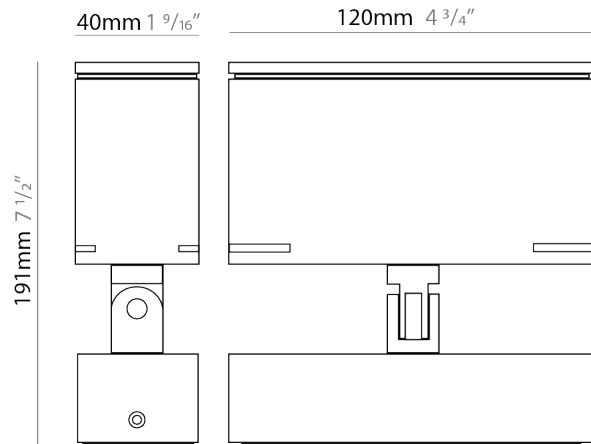

TARGET SURFACE

E9F232-

base number   Finish   Lens
Options   Options

1. To build a product code in our configurator select the specify button on the base model # product page
2. To build a manual product code on this datasheet choose from the options listed below in blue font and add the suffix to the base model #

GENERAL

Series: Target
Brand: Platek
Division: Exterior
Mounting Type: Surface
Mounting Location: Above Ground
Subcategory: Flood

PHYSICAL

Shape: Rectangle
Length (mm): 120
Length (in): 4 3/4
Width (mm): 40
Width (in): 1 9/16
Height (mm): 191
Height (in): 7 1/2
Light Distribution: Adjustable / Direct
Screws: A4 stainless steel
Diffuser: Clear tempered glass
Fixture Finish: [BLK / WHI / GRY / COR / ANT / BRZ](#)
Fixture Material: Aluminum Die Cast
Cable Details: 2000mm Cable

ELECTRICAL

Lamp Type: LED
Total Output Wattage (W): 8
Dimming: DMX
Driver Included: No
Driver Location: Remote
Driver Type: Constant Current - Universal
Driver Class: Class 2
Input Voltage (V): 120 - 277
Constant Current (MA): 700

LED

Number of LEDs: 4
Color Temperature (°K): RGBW
CRI: >80 CRI
Lamp Life (hrs): 60000
Special LEDs offerings: RGBW

OPTICAL

Optic°: [9 / 24 / 48 / ELL](#)
Adjustability: Tilt 90°

RATINGS AND CERTIFICATIONS

Certified By: Certified for North American Standards
IP Rating: IP66
IK Rating: IK08
Bug Rating: B3 U0 G0