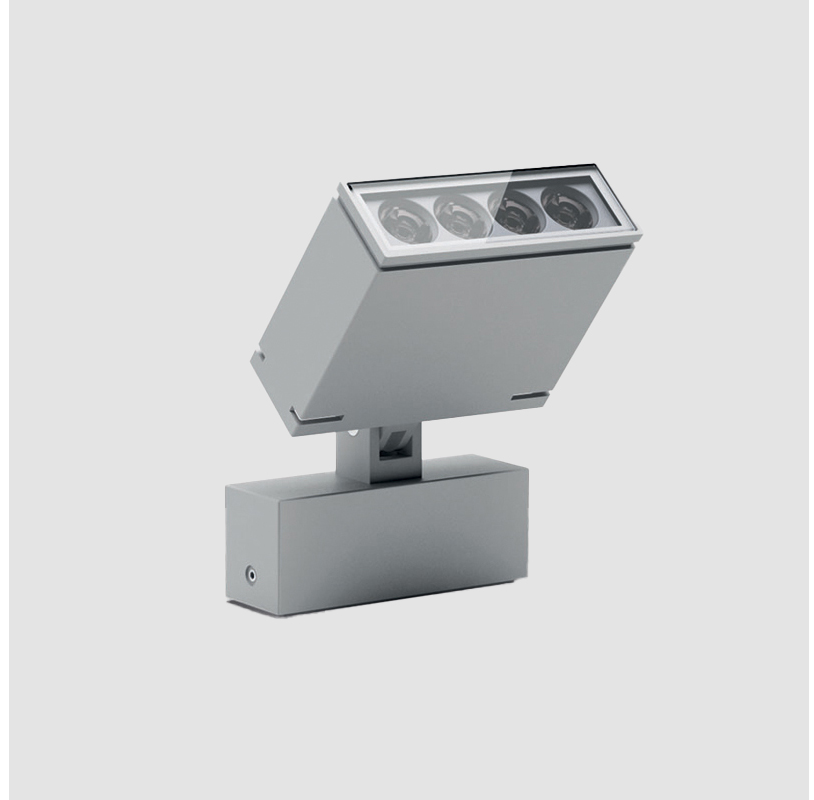

TARGET SURFACE

E9F232-

base number   Finish   Lens
Options   Options

1. To build a product code in our configurator select the specify button on the base model # product page
2. To build a manual product code on this datasheet choose from the options listed below in blue font and add the suffix to the base model #

GENERAL

Series: Target
Brand: Platek
Division: Exterior
Mounting Type: Surface
Mounting Location: Above Ground
Subcategory: Flood

PHYSICAL

Shape: Rectangle
Length (mm): 120
Length (in): 4 3/4
Width (mm): 40
Width (in): 1 9/16
Height (mm): 191
Height (in): 7 1/2
Light Distribution: Adjustable / Direct
Screws: A4 stainless steel
Diffuser: Clear tempered glass
Fixture Finish: [BLK / WHI / GRY / COR / ANT / BRZ](#)
Fixture Material: Aluminum Die Cast
Cable Details: 2000mm Cable

ELECTRICAL

Lamp Type: LED
Total Output Wattage (W): 8
Dimming: DMX
Driver Included: No
Driver Location: Remote
Driver Type: Constant Current - Universal
Driver Class: Class 2
Input Voltage (V): 120 - 277
Constant Current (MA): 700

LED

Number of LEDs: 4
Color Temperature (°K): RGBW
CRI: >80 CRI
Lamp Life (hrs): 60000
Special LEDs offerings: RGBW

OPTICAL

Optic°: [9 / 24 / 48 / ELL](#)
Adjustability: Tilt 90°

RATINGS AND CERTIFICATIONS

Certified By: Certified for North American Standards
IP Rating: IP66
IK Rating: IK08
Bug Rating: B3 U0 G0