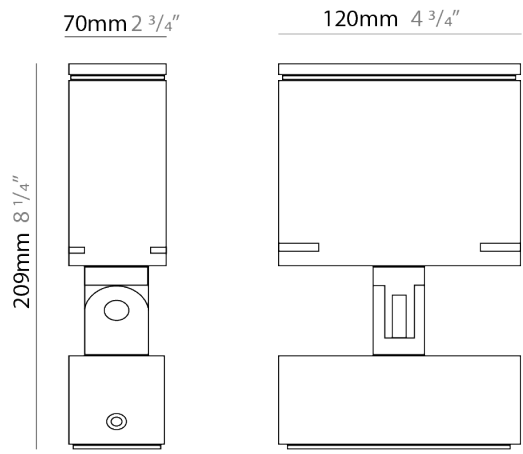

PROJECT
TYPE
SPECIFIER
QUANTITY
DATE

TARGET SURFACE

E9F233- -

base number   Finish Options   Lens Options

1. To build a product code in our configurator select the specify button on the base model # product page
2. To build a manual product code on this datasheet choose from the options listed below in blue font and add the suffix to the base model #

GENERAL

Series: Target
Brand: Platek
Division: Exterior
Mounting Type: Surface
Mounting Location: Above Ground
Subcategory: Flood

PHYSICAL

Shape: Rectangle
Length (mm): 120
Length (in): 4 3/4
Width (mm): 70
Width (in): 2 3/4
Height (mm): 213
Height (in): 8 3/8
Light Distribution: Adjustable / Direct
Screws: A4 stainless steel
Diffuser: Clear tempered glass
Fixture Finish: BLK / WHI / GRY / COR / ANT / BRZ
Fixture Material: Aluminum Die Cast
Cable Details: 2000mm Cable

ELECTRICAL

Lamp Type: LED
Total Output Wattage (W): 16
Dimming: DMX
Driver Included: No
Driver Location: Remote
Driver Type: Constant Current - Universal
Driver Class: Class 2
Input Voltage (V): 120 - 277
Constant Current (MA): 700

LED

Number of LEDs: 8
Color Temperature (°K): RGBW
CRI: >80 CRI
Lamp Life (hrs): 60000
Special LEDs offerings: RGBW

OPTICAL

Optic°: 9 / 24 / 48 / ELL
Adjustability: Rotational 330°; Tilt 90°

RATINGS AND CERTIFICATIONS

Certified By: Certified for North American Standards
IP Rating: IP66
IK Rating: IK08
Bug Rating: B1 U0 G0