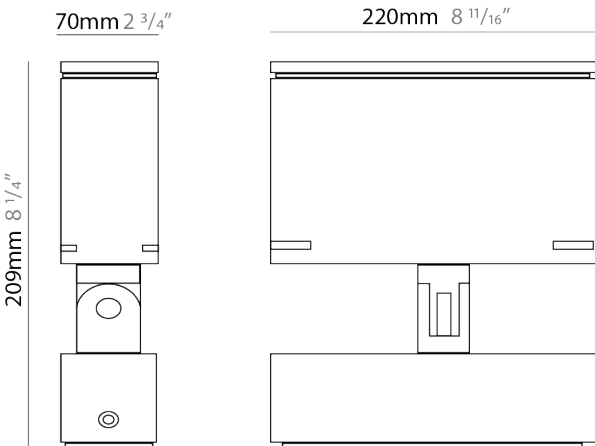

GENERAL

Series: Target
Brand: Platek
Division: Exterior
Mounting Type: Surface
Mounting Location: Above Ground
Subcategory: Flood

PHYSICAL

Shape: Rectangle
Length (mm): 220
Length (in): 8 ¹¹/₁₆
Width (mm): 70
Width (in): 2 ³/₄
Height (mm): 213
Height (in): 8 ³/₈
Light Distribution: Adjustable / Direct
Screws: A4 stainless steel
Diffuser: Clear tempered glass
Fixture Finish: [BLK / WHI / GRY / COR / ANT / BRZ](#)
Fixture Material: Aluminum Die Cast

ELECTRICAL

Lamp Type: LED
Input Wattage (W): 34
Total Output Wattage (W): 32
Dimming: Non-Dimmable
Driver Included: Yes
Driver Location: Integrated
Driver Type: Constant Current - Universal
Driver Class: Class 2
Input Voltage (V): 120 - 277
Constant Current (mA): 700
Upon Request: (Not included - see components [IP65 or higher enclosure to be supplied by others]) Remote: 0-10Vdc dimming / DMX

LED

Number of LEDs: 16
Color Temperature (°K): [3000 / 4000](#)
Max. Delivered Lumen (lm): 3075 / 3200
Nominal Lumen (lm): 4000 / 4160
CRI: >80 CRI
Lamp Life (hrs): 60000

OPTICAL

Optic°: [9 / 24 / 48 / ELL](#)
Adjustability: Rotational 330°; Tilt 90°

RATINGS AND CERTIFICATIONS

Certified By: Certified for North American Standards
IP rating: IP66
IK Rating: IK08
Bug Rating: B3 U0 G0