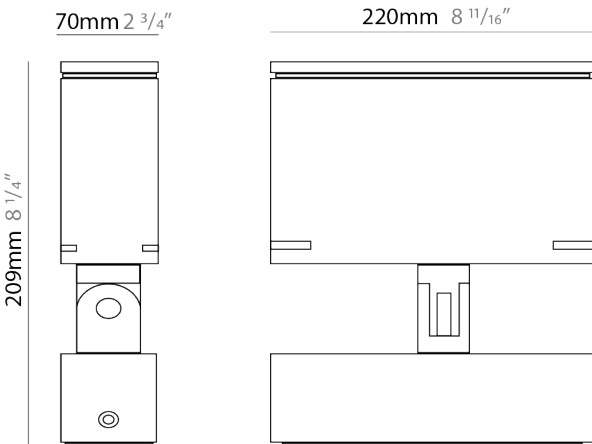

PROJECT
TYPE
SPECIFIER
QUANTITY
DATE

TARGET SURFACE

E9F234- -
base number   Finish Options   Lens Options

1. To build a product code in our configurator select the specify button on the base model # product page
2. To build a manual product code on this datasheet choose from the options listed below in blue font and add the suffix to the base model #

GENERAL

Series: Target
Brand: Platek
Division: Exterior
Mounting Type: Surface
Mounting Location: Above Ground
Subcategory: Flood

PHYSICAL

Shape: Rectangle
Length (mm): 220
Length (in): 8 11/16
Width (mm): 70
Width (in): 2 3/4
Height (mm): 213
Height (in): 8 3/8
Light Distribution: Adjustable / Direct
Screws: A4 stainless steel
Diffuser: Clear tempered glass
Fixture Finish: BLK / WHI / GRY / COR / ANT / BRZ
Fixture Material: Aluminum Die Cast
Cable Details: 2000mm Cable

ELECTRICAL

Lamp Type: LED
Total Output Wattage (W): 32
Dimming: DMX
Driver Included: No
Driver Location: Remote
Driver Type: Constant Current - Universal
Driver Class: Class 2
Input Voltage (V): 120 - 277
Constant Current (MA): 700

LED

Number of LEDs: 16
Color Temperature (°K): RGBW
CRI: >80 CRI
Lamp Life (hrs): 60000
Special LEDs offerings: RGBW

OPTICAL

Optic°: 9 / 24 / 48 / ELL
Adjustability: Rotational 330°; Tilt 90°

RATINGS AND CERTIFICATIONS

Certified By: Certified for North American Standards
IP rating: IP66
IK Rating: IK08
Bug Rating: B2 U0 G0