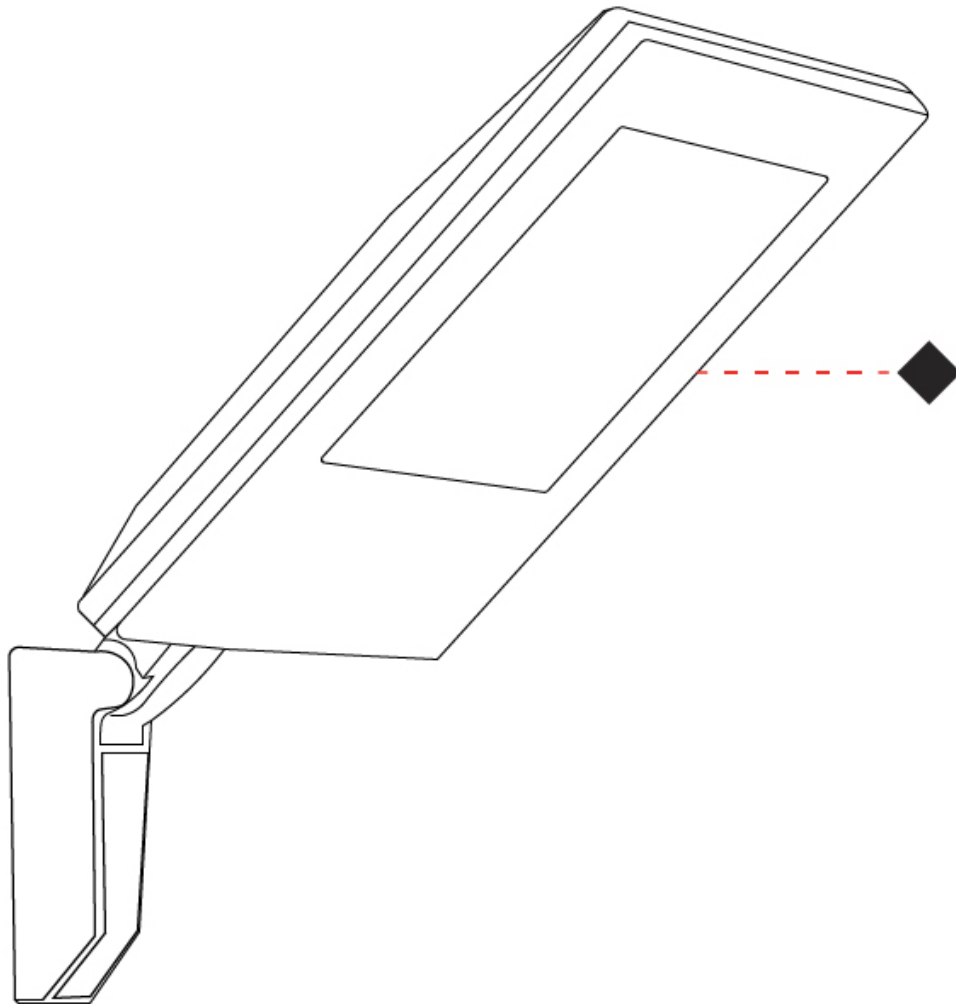

TARSIIUS SURFACE

E9F263-

PROJECT	_____
TYPE	_____
SPECIFIER	_____
QUANTITY	_____
DATE	_____

E