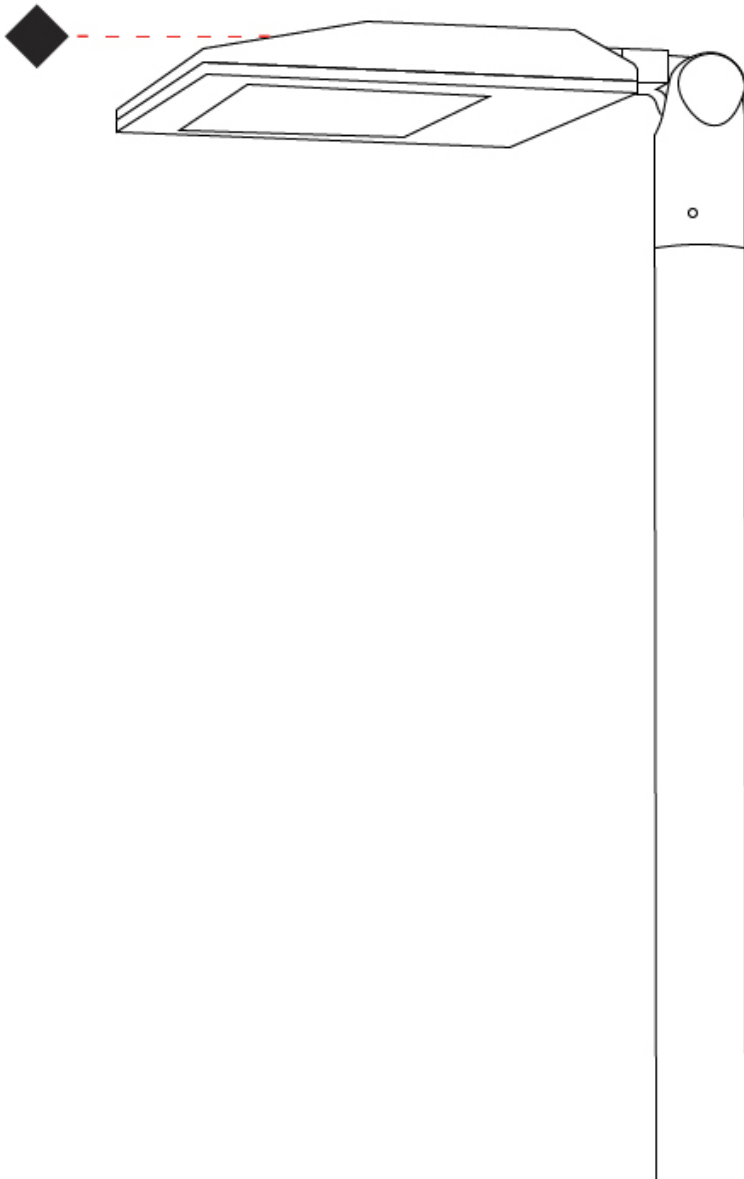

TARSIIUS POST

E9B207-

PROJECT _____

TYPE _____

SPECIFIER _____

QUANTITY _____

DATE _____

E