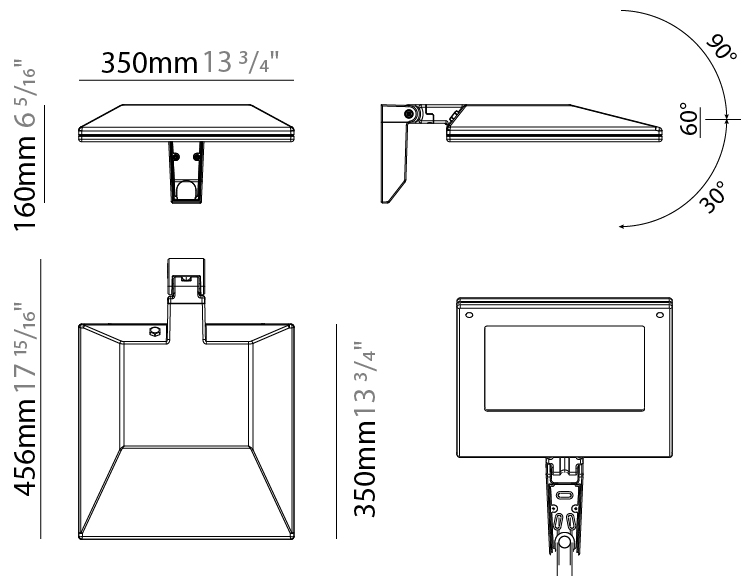

TARSIIUS SURFACE

E9F263-

base number   Color   Finish   Lens
Temperature   Options   Options

1. To build a product code in our configurator select the specify button on the base model # product page
2. To build a manual product code on this datasheet choose from the options listed below in blue font and add the suffix to the base model #

GENERAL

Series: Tarsius
Brand: Platek
Division: Exterior
Mounting Type: Surface
Mounting Location: Wall
Subcategory: Flood

PHYSICAL

Shape: Rectangle
Width (mm): 350
Width (in): 13 3/4
Height (mm): 163
Depth (mm): 478
Height (in): 6 7/16
Depth (in): 18 13/16
Light Distribution: Direct
Screws: A4 stainless steel
Diffuser: Transparent Methacrylate - 4mm
Fixture Finish: [BLK / WHI / GRY / COR / ANT / BRZ](#)
Fixture Material: Aluminum Die Cast

ELECTRICAL

Lamp Type: LED
Input Wattage (W): 54
Total Output Wattage (W): 50
Dimming: Non-Dimmable / 0-10V Dimming
Driver Included: Yes
Driver Location: Integrated
Driver Type: Constant Current - Universal
Driver Class: Class 1
Input Voltage (V): 120 - 277
Constant Current (MA): 700

LED

Number of LEDs: 24
Color Temperature (°K): [3000 / 4000](#)
Max. Delivered Lumen (lm): 4020 - 5770 / 4205 - 5975
Nominal Lumen (lm): 6000 / 6240
CRI: >80 CRI
Lamp Life (hrs): 60000

OPTICAL

Optic°: [Street / Asymmetric](#)
Adjustability: Tilt +90° / -22.5°

RATINGS AND CERTIFICATIONS

Certified By: Certified for North American Standards
IP rating: IP66
IK Rating: IK10
Bug Rating: B2 U0 G1