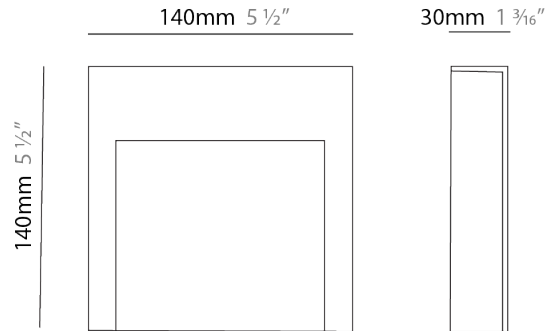

1. To build a product code in our configurator select the specify button on the base model # product page
2. To build a manual product code on this datasheet choose from the options listed below in blue font and add the suffix to the base model #

GENERAL

Series: Team
Subseries: Team Square
Brand: Platek
Division: Exterior
Mounting Type: Surface
Mounting Location: Wall
Subcategory: Step Light

PHYSICAL

Shape: Square
Length (mm): 140
Length (in): 5 ½
Height (mm): 140
Depth (mm): 30
Height (in): 5 ½
Depth (in): 1 ¾
Light Distribution: Asymmetric
Weight (kg): 0.6
Weight (lbs): 1.32
Screws: A4 stainless steel
Diffuser: Opal - PMMA
Fixture Finish: [BLK](#) / [WHI](#) / [GRY](#) / [COR](#) / [ANT](#) / [BRZ](#)
Fixture Material: Extruded Aluminum

ELECTRICAL

Lamp Type: LED
Input Wattage (W): 9.4
Total Output Wattage (W): 7.9
Dimming: Non-Dimmable / 0-10V Dimming
Driver Included: No
Driver Location: Remote
Driver Type: Constant Voltage – Universal
Driver Class: Class 2
Input Voltage (V): 120 - 277
Output Voltage (V): 24
Constant Voltage (V): 24
Upon Request: Remote: 0-10Vdc dimming / Phase dimming 120Vac / Non-dimming 120/277Vac

LED

Color Temperature (°K): [2700](#) / [3000](#) / [4000](#)
Max. Delivered Lumen (lm): 395 / 395 / 415
Nominal Lumen (lm): 800 / 800 / 832
CRI: >80 CRI
Lamp Life (hrs): 60000

OPTICAL

Optic°: Asymmetrical

RATINGS AND CERTIFICATIONS

Certified By: Certified for North American Standards
IP rating: IP66
IK Rating: IK08
Bug Rating: B0 U0 G0