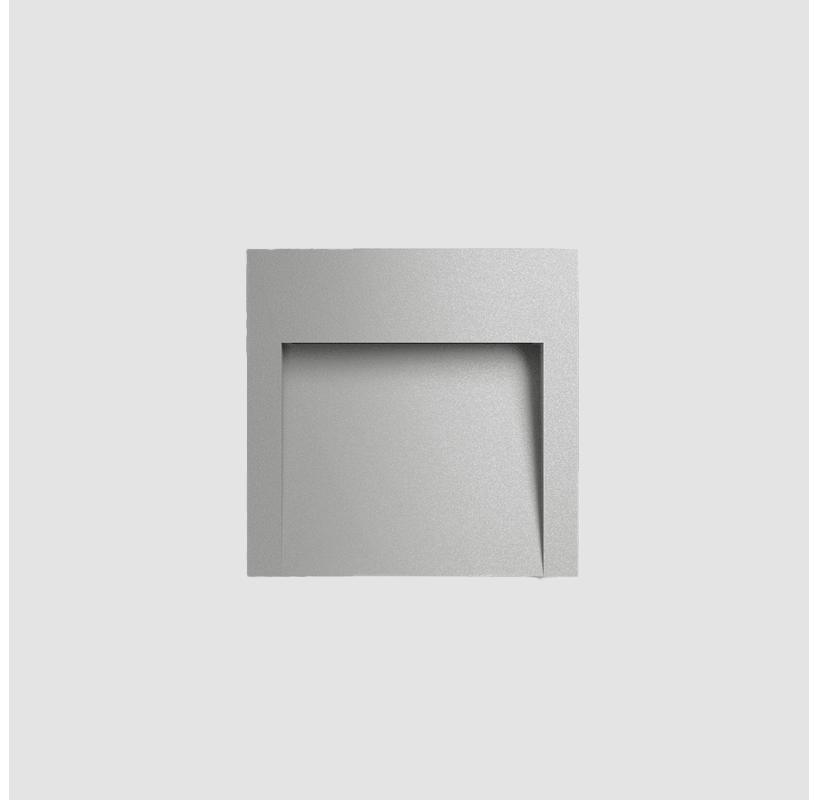

1. To build a product code in our configurator select the specify button on the base model # product page
2. To build a manual product code on this datasheet choose from the options listed below in blue font and add the suffix to the base model #

GENERAL

Series: Team
Subseries: Team Square
Brand: Platek
Division: Exterior
Mounting Type: Surface
Mounting Location: Wall
Subcategory: Step Light

PHYSICAL

Shape: Square
Length (mm): 140
Length (in): 5 ½
Height (mm): 140
Depth (mm): 30
Height (in): 5 ½
Depth (in): 1 ¾
Light Distribution: Asymmetric
Weight (kg): 0.6
Weight (lbs): 1.32
Screws: A4 stainless steel
Diffuser: Opal - PMMA
Fixture Finish: [BLK](#) / [WHI](#) / [GRY](#) / [COR](#) / [ANT](#) / [BRZ](#)
Fixture Material: Extruded Aluminum

ELECTRICAL

Lamp Type: LED
Input Wattage (W): 9.4
Total Output Wattage (W): 7.9
Dimming: Non-Dimmable / 0-10V Dimming
Driver Included: No
Driver Location: Remote
Driver Type: Constant Voltage – Universal
Driver Class: Class 2
Input Voltage (V): 120 - 277
Output Voltage (V): 24
Constant Voltage (V): 24
Upon Request: Remote: 0-10Vdc dimming / Phase dimming 120Vac / Non-dimming 120/277Vac

LED

Color Temperature (°K): [2700](#) / [3000](#) / [4000](#)
Max. Delivered Lumen (lm): 395 / 395 / 415
Nominal Lumen (lm): 800 / 800 / 832
CRI: >80 CRI
Lamp Life (hrs): 60000

OPTICAL

Optic°: Asymmetrical

RATINGS AND CERTIFICATIONS

Certified By: Certified for North American Standards
IP rating: IP66
IK Rating: IK08
Bug Rating: B0 U0 G0