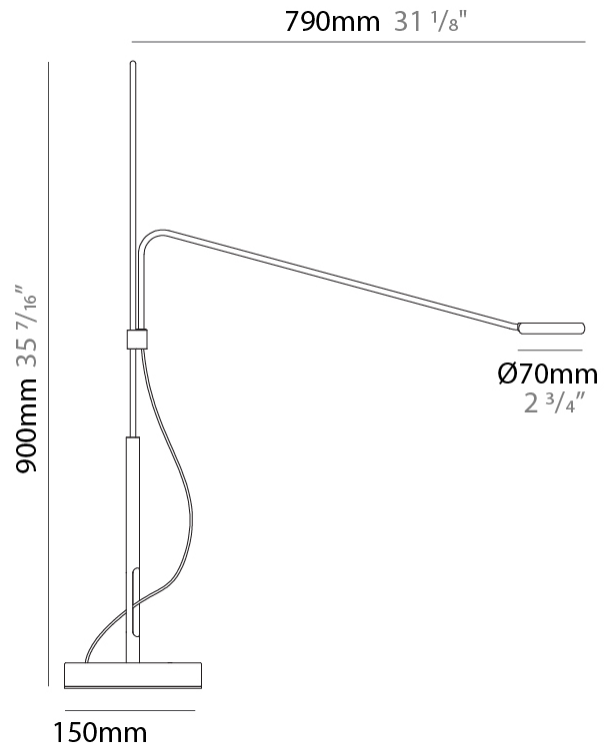

PROJECT	_____
TYPE	_____
SPECIFIER	_____
QUANTITY	_____
DATE	_____

TECLA PORTABLE

D44014- _____ - _____
base number   Color   Finish
                         Temperature   Options

1. To build a product code in our configurator select the specify button on the base model # product page
2. To build a manual product code on this datasheet choose from the options listed below in blue font and add the suffix to the base model #

GENERAL

Series: Tecla
Partner: Icone
Division: Design
Installation: Portable
Product Type: Table
Mounting Location: Table
Light Distribution: Adjustable

PHYSICAL

Shape: Abstract
Length (mm): 790
Length (in): 31 1/8
Height (mm): 900
Height (in): 35 7/16
Fixture Finish: WHI / BLK
Fixture Material: Metal

ELECTRICAL

Lamp Type: LED
Input Wattage (W): 5
Dimming: In-Line Dimming
Control Gear: Optical Sensor
Driver Location: Inline Transformer Plug
Input Voltage (V): 120
Output Voltage (V): 24

LED

Number of LEDs: 1
Color Temperature (°K): 2700 / 3000
Nominal Lumen (lm): 536
CRI: >90 CRI
Lamp Life (hrs): 50000

OPTICAL

RATINGS AND CERTIFICATIONS

Certified By: Certified for North American Standards
IP rating: IP20