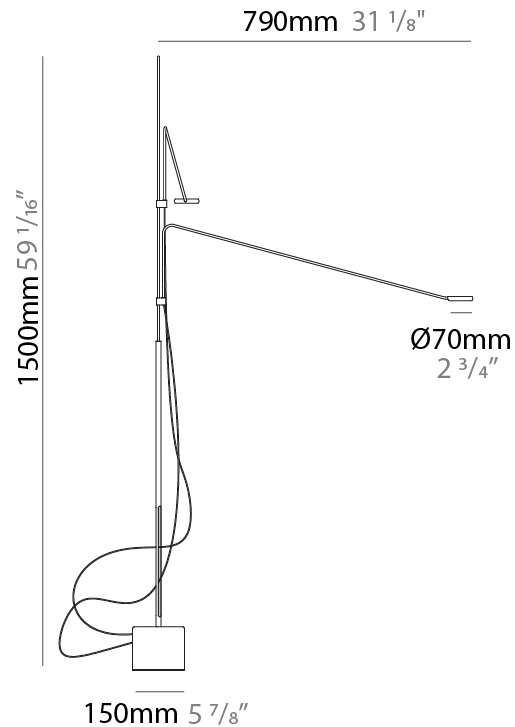

PROJECT
TYPE
SPECIFIER
QUANTITY
DATE

TECLA PORTABLE

D44017- -
base number   Color   Finish
                         Temperature   Options

1. To build a product code in our configurator select the specify button on the base model # product page
2. To build a manual product code on this datasheet choose from the options listed below in blue font and add the suffix to the base model #

GENERAL

Series: Tecla
Partner: Icone
Division: Design
Installation: Portable
Product Type: Floor
Mounting Location: Floor
Light Distribution: Adjustable

PHYSICAL

Shape: Abstract
Length (mm): 790
Length (in): 31 1/8
Height (mm): 1500
Height (in): 59 1/16
Fixture Finish: WHI / BLK
Fixture Material: Metal

ELECTRICAL

Lamp Type: LED
Input Wattage (W): 5
Dimming: In-Line Dimming
Control Gear: Optical Sensor
Driver Location: Inline Transformer Plug
Input Voltage (V): 120
Output Voltage (V): 24

LED

Number of LEDs: 1
Color Temperature (°K): 2700 / 3000
Nominal Lumen (lm): 536
CRI: >90 CRI
Lamp Life (hrs): 50000

OPTICAL

RATINGS AND CERTIFICATIONS

Certified By: Certified for North American Standards
IP rating: IP20