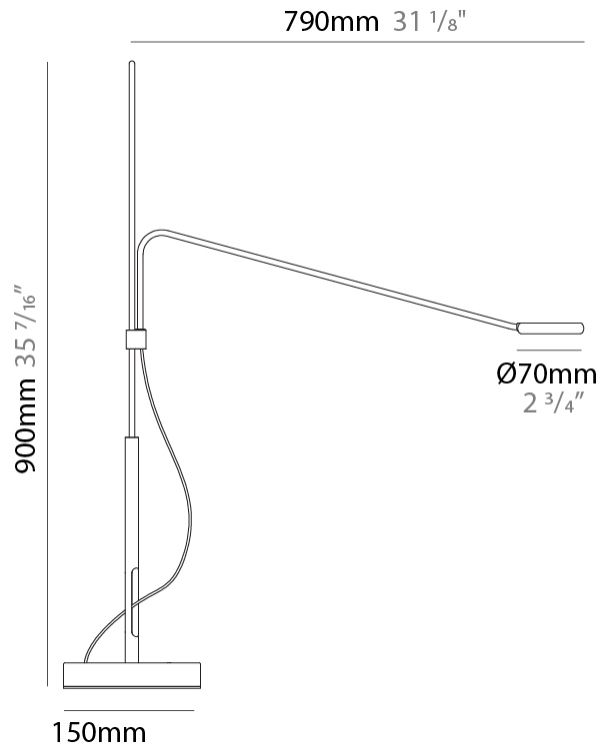

PROJECT	
TYPE	
SPECIFIER	
QUANTITY	
DATE	

TECLA PORTABLE

D44014- -
base number   Color   Finish
                         Temperature   Options

1. To build a product code in our configurator select the specify button on the base model # product page
2. To build a manual product code on this datasheet choose from the options listed below in blue font and add the suffix to the base model #

GENERAL

Series: Tecla
Brand: Icone
Division: Design
Mounting Type: Portable
Mounting Location: Table
Subcategory: On/Off Switch

PHYSICAL

Shape: Abstract
Length (mm): 790
Length (in): 31 1/8
Height (mm): 900
Height (in): 35 7/16
Light Distribution: Direct
Fixture Finish: WHI / BLK
Fixture Material: Metal

ELECTRICAL

Lamp Type: LED
Input Wattage (W): 5
Dimming: In-Line Dimming
Control Gear: Optical Sensor
Driver Location: Inline Transformer Plug
Input Voltage (V): 120
Output Voltage (V): 24

LED

Number of LEDs: 1
Color Temperature (°K): 2700 / 3000
Nominal Lumen (lm): 536
CRI: >90 CRI
Lamp Life (hrs): 50000

OPTICAL

RATINGS AND CERTIFICATIONS

Certified By: Certified for North American Standards
IP rating: IP20