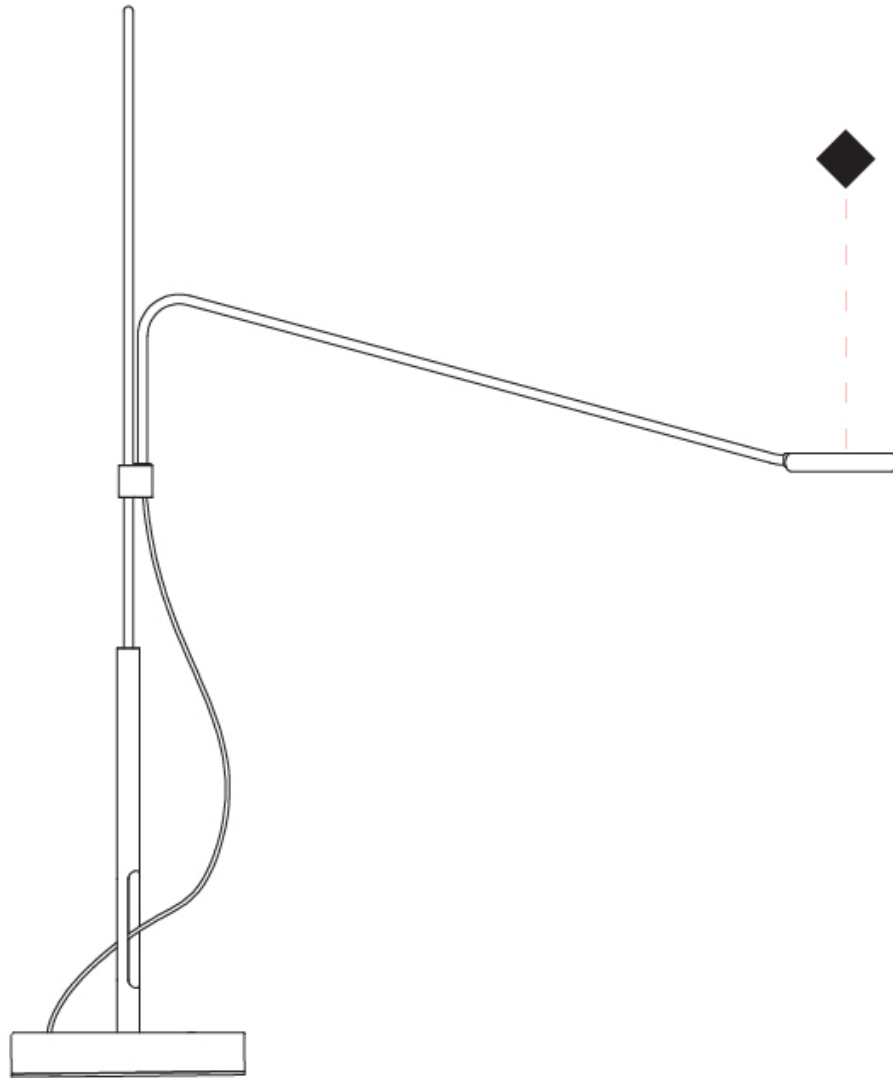

TECLA PORTABLE

D44014-

PROJECT

TYPE

SPECIFIER

QUANTITY

DATE

D