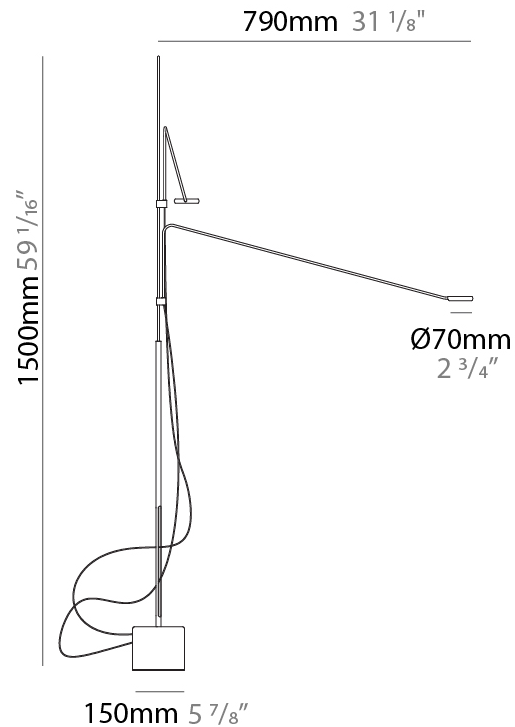

PROJECT	
TYPE	
SPECIFIER	
QUANTITY	
DATE	

TECLA PORTABLE

D44017- -
base number   Color   Finish
                         Temperature   Options

1. To build a product code in our configurator select the specify button on the base model # product page
2. To build a manual product code on this datasheet choose from the options listed below in blue font and add the suffix to the base model #

GENERAL

Series: Tecla
Brand: Icone
Division: Design
Mounting Type: Portable
Mounting Location: Floor
Subcategory: On/Off Switch

PHYSICAL

Shape: Abstract
Length (mm): 790
Length (in): 31 1/8
Height (mm): 1500
Height (in): 59 1/16
Light Distribution: Direct
Fixture Finish: WHI / BLK
Fixture Material: Metal

ELECTRICAL

Lamp Type: LED
Input Wattage (W): 5
Dimming: In-Line Dimming
Control Gear: Optical Sensor
Driver Location: Inline Transformer Plug
Input Voltage (V): 120
Output Voltage (V): 24

LED

Number of LEDs: 1
Color Temperature (°K): 2700 / 3000
Nominal Lumen (lm): 536
CRI: >90 CRI
Lamp Life (hrs): 50000

OPTICAL

RATINGS AND CERTIFICATIONS

Certified By: Certified for North American Standards
IP rating: IP20