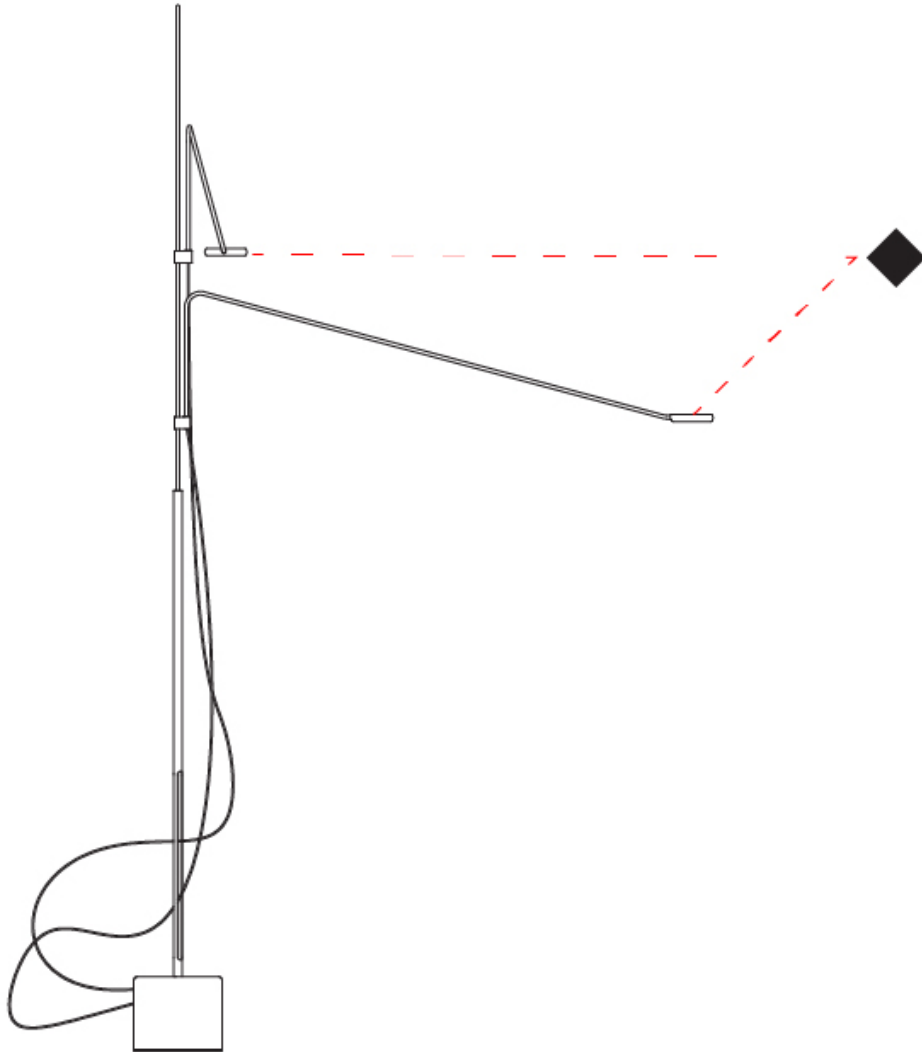

D44017-

PROJECT
TYPE
SPECIFIER
QUANTITY
DATE

D

PROJECT	_____
TYPE	_____
SPECIFIER	_____
QUANTITY	_____
DATE	_____

TECLA PORTABLE

D44018- _____ - _____
 base number Color Finish
 Temperature Options

- To build a product code in our configurator select the specify button on the base model # product page
- To build a manual product code on this datasheet choose from the options listed below in blue font and add the suffix to the base model #

GENERAL

Series: Tecla
 Partner: Icone
 Division: Design
 Installation: Portable
 Product Type: Floor
 Mounting Location: Floor
 Light Distribution: Adjustable

PHYSICAL

Shape: Abstract
 Length (mm): 790
 Length (in): 31 1/8
 Height (mm): 1500
 Height (in): 59 1/16
 Fixture Finish: WHI / BLK
 Fixture Material: Metal

ELECTRICAL

Lamp Type: LED
 Input Wattage (W): 10
 Dimming: In-Line Dimming
 Control Gear: Optical Sensor
 Driver Location: Inline Transformer Plug
 Input Voltage (V): 120
 Output Voltage (V): 24

LED

Number of LEDs: 2
 Color Temperature (°K): 2700 / 3000
 Nominal Lumen (lm): 1072
 CRI: >90 CRI
 Lamp Life (hrs): 50000

SPECIFIER

QUANTITY

DATE

D

TECLA COLOR FINISH CHART

PROJECT

TYPE

SPECIFIER