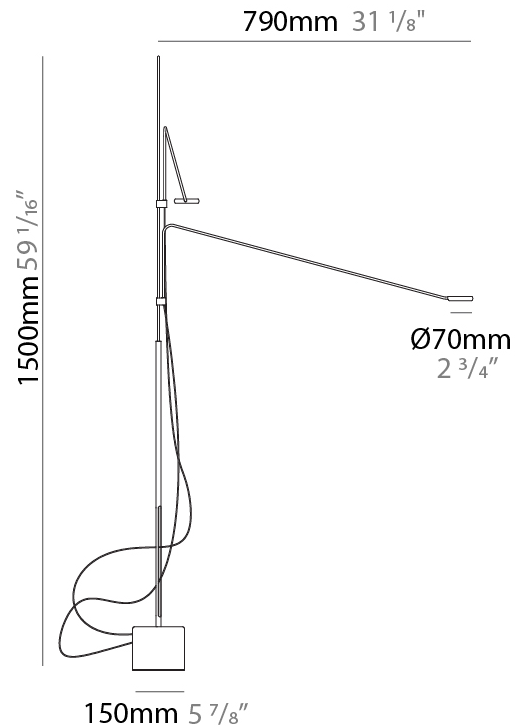

PROJECT	_____
TYPE	_____
SPECIFIER	_____
QUANTITY	_____
DATE	_____

TECLA PORTABLE

D44018- _____ - _____
base number   Color   Finish
                                         Temperature   Options

1. To build a product code in our configurator select the specify button on the base model # product page
2. To build a manual product code on this datasheet choose from the options listed below in blue font and add the suffix to the base model #

GENERAL

Series: Tecla
Partner: Icone
Division: Design
Installation: Portable
Product Type: Floor
Mounting Location: Floor
Light Distribution: Adjustable

PHYSICAL

Shape: Abstract
Length (mm): 790
Length (in): 31 1/8
Height (mm): 1500
Height (in): 59 1/16
Fixture Finish: WHI / BLK
Fixture Material: Metal

ELECTRICAL

Lamp Type: LED
Input Wattage (W): 10
Dimming: In-Line Dimming
Control Gear: Optical Sensor
Driver Location: Inline Transformer Plug
Input Voltage (V): 120
Output Voltage (V): 24

LED

Number of LEDs: 2
Color Temperature (°K): 2700 / 3000
Nominal Lumen (lm): 1072
CRI: >90 CRI
Lamp Life (hrs): 50000

OPTICAL

Adjustability: Rotating

RATINGS AND CERTIFICATIONS

Certified By: Certified for North American Standards
IP rating: IP20