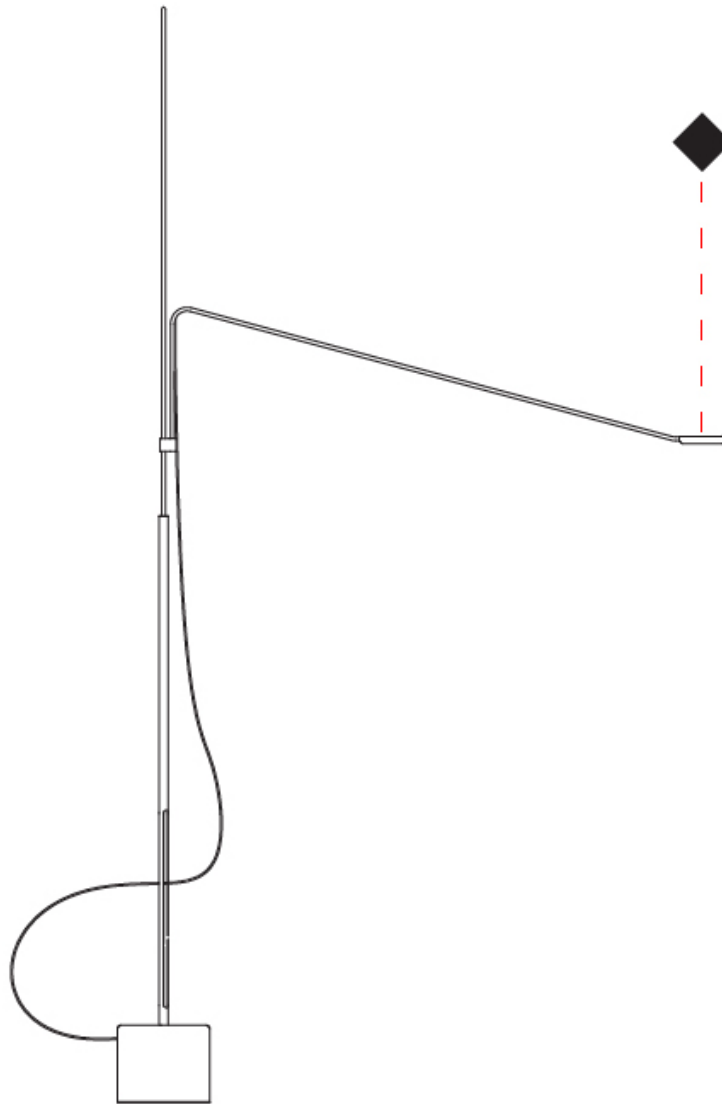

GENERAL

Series: Tecla
 Partner: Icone
 Division: Design
 Installation: Portable
 Product Type: Floor
 Mounting Location: Floor
 Light Distribution: Adjustable

PHYSICAL

Shape: Abstract
 Length (mm): 790
 Length (in): 31 1/8
 Height (mm): 1500
 Height (in): 59 1/16
 Fixture Finish: WHI / BLK
 Fixture Material: Metal

SPECIFIER

QUANTITY

DATE

D

TECLA COLOR FINISH CHART

PROJECT

TYPE

SPECIFIER