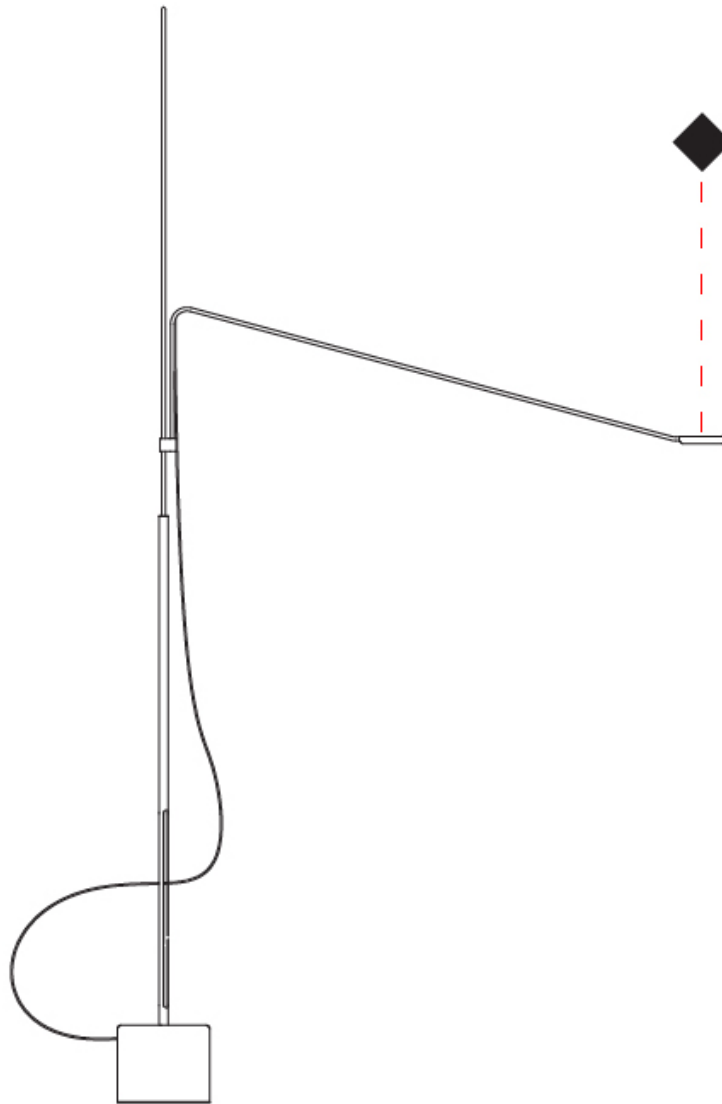

TECLA PORTABLE

D44018-

PROJECT _____

TYPE _____

SPECIFIER _____

QUANTITY _____

DATE _____

D