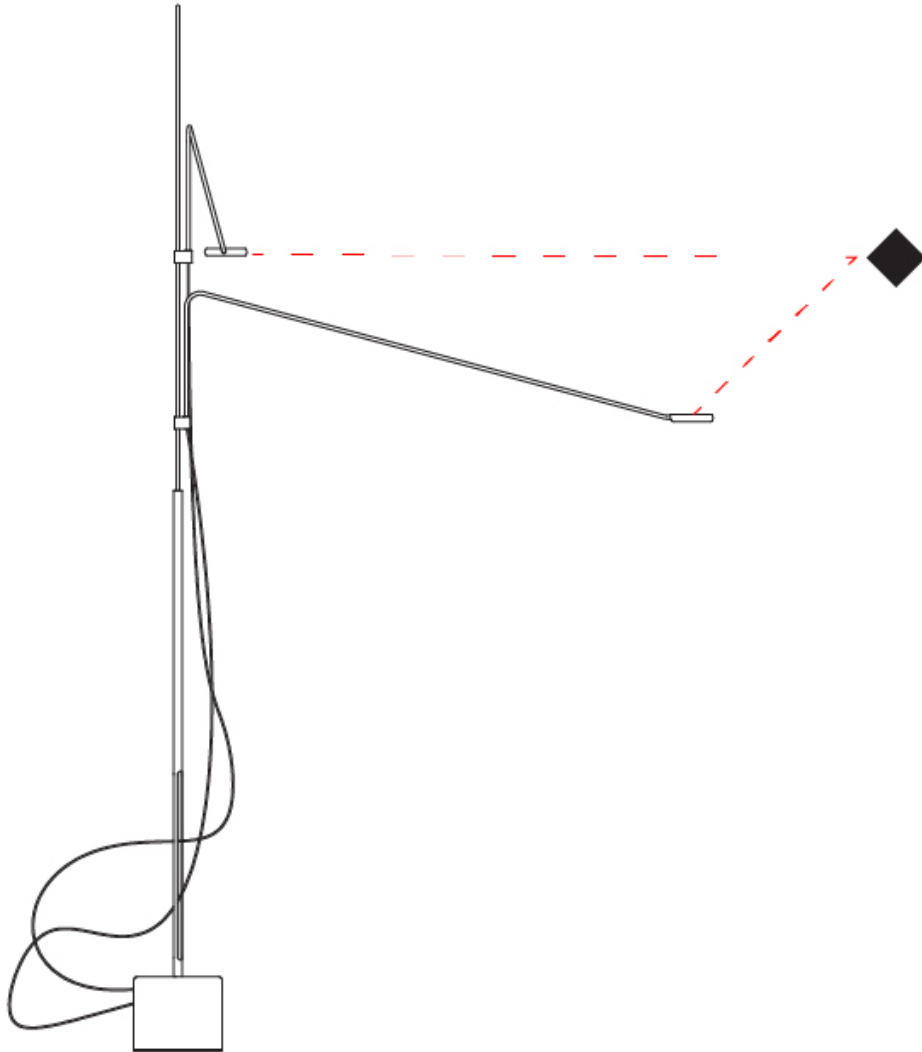

TECLA PORTABLE

D44017-

PROJECT
TYPE
SPECIFIER
QUANTITY
DATE

D