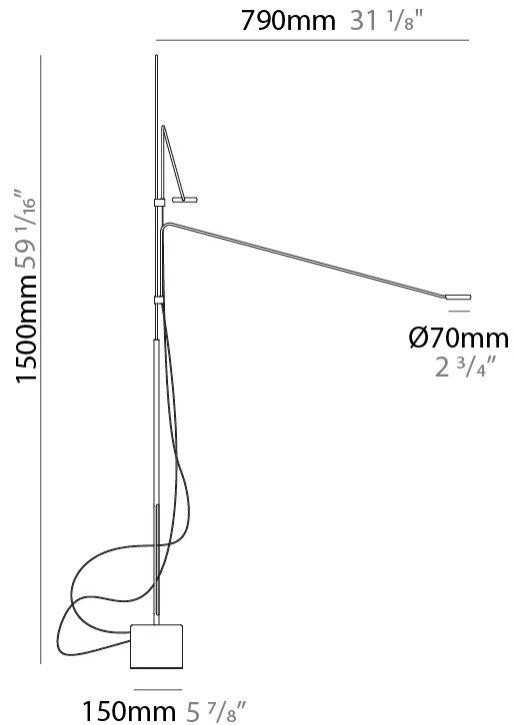

TECLA PORTABLE

D44017- _____ - _____
base number   Color   Finish
                         Temperature   Options

1. To build a product code in our configurator select the specify button on the base model # product page
2. To build a manual product code on this datasheet choose from the options listed below in blue font and add the suffix to the base model #

GENERAL

Series: Tecla
Brand: Icone
Division: Design
Mounting Type: Portable
Mounting Location: Floor
Subcategory: On/Off Switch

PHYSICAL

Shape: Abstract
Length (mm): 790
Length (in): 31 1/8
Height (mm): 1500
Height (in): 59 1/16
Light Distribution: Direct
Fixture Finish: WHI / BLK
Fixture Material: Metal

ELECTRICAL

Lamp Type: LED
Input Wattage (W): 5
Dimming: In-Line Dimming
Control Gear: Optical Sensor
Driver Location: Inline Transformer Plug
Input Voltage (V): 120
Output Voltage (V): 24

LED

Number of LEDs: 1
Color Temperature (°K): 2700 / 3000
Nominal Lumen (lm): 536
CRI: >90 CRI
Lamp Life (hrs): 50000

OPTICAL

RATINGS AND CERTIFICATIONS

Certified By: Certified for North American Standards
IP rating: IP20