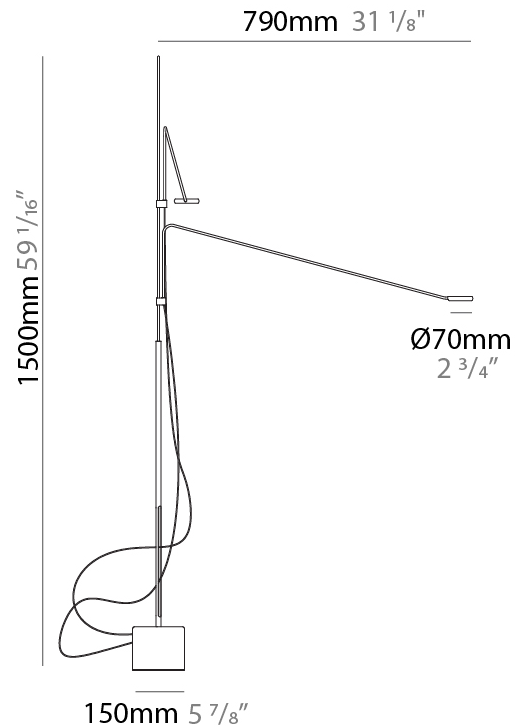

PROJECT	_____
TYPE	_____
SPECIFIER	_____
QUANTITY	_____
DATE	_____

TECLA PORTABLE

D44018- _____ - _____
base number   Color   Finish
                         Temperature   Options

1. To build a product code in our configurator select the specify button on the base model # product page
2. To build a manual product code on this datasheet choose from the options listed below in blue font and add the suffix to the base model #

GENERAL

Series: Tecla
Brand: Icone
Division: Design
Mounting Type: Portable
Mounting Location: Floor
Subcategory: On/Off Switch

PHYSICAL

Shape: Abstract
Length (mm): 790
Length (in): 31 1/8
Height (mm): 1500
Height (in): 59 1/16
Light Distribution: Direct
Fixture Finish: WHI / BLK
Fixture Material: Metal

ELECTRICAL

Lamp Type: LED
Input Wattage (W): 10
Dimming: In-Line Dimming
Control Gear: Optical Sensor
Driver Location: Inline Transformer Plug
Input Voltage (V): 120
Output Voltage (V): 24

LED

Number of LEDs: 2
Color Temperature (°K): 2700 / 3000
Nominal Lumen (lm): 1072
CRI: >90 CRI
Lamp Life (hrs): 50000

OPTICAL

Adjustability: Rotating

RATINGS AND CERTIFICATIONS

Certified By: Certified for North American Standards
IP rating: IP20