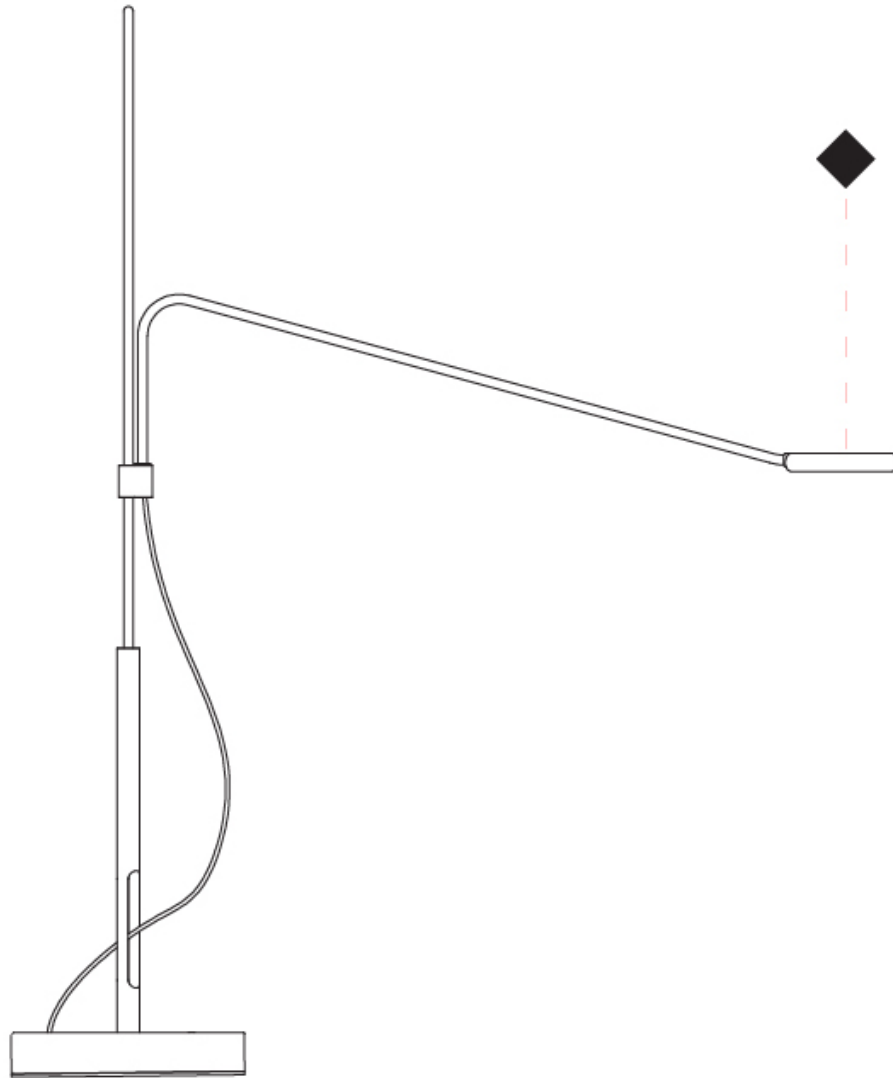

D44016-

PROJECT	_____
TYPE	_____
SPECIFIER	_____
QUANTITY	_____
DATE	_____

D