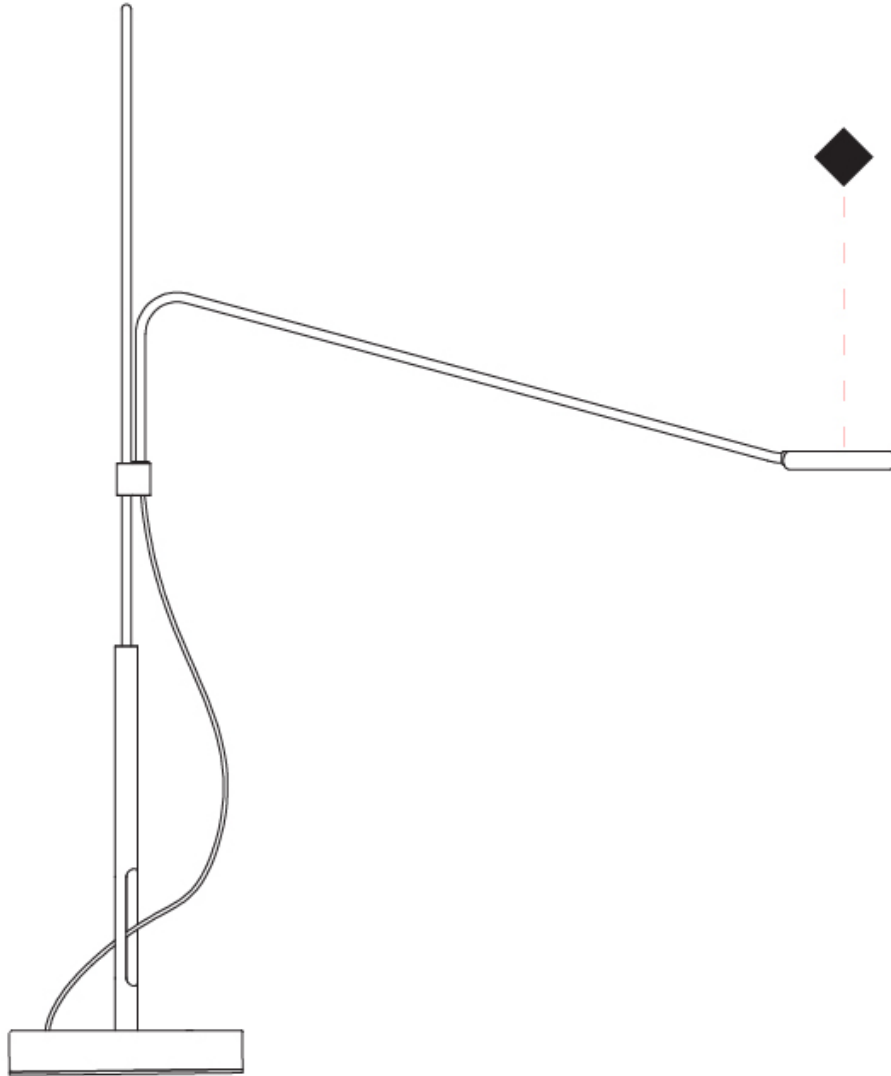

TECLA PORTABLE

D44014-

PROJECT	_____
TYPE	_____
SPECIFIER	_____
QUANTITY	_____
DATE	_____

D