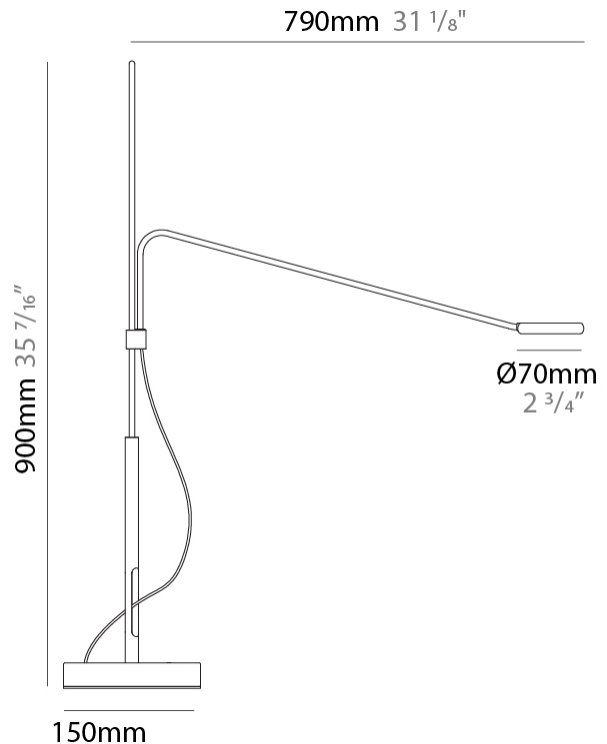

PROJECT	
TYPE	
SPECIFIER	
QUANTITY	
DATE	

TECLA PORTABLE

D44014- -
base number   Color   Finish
                         Temperature   Options

1. To build a product code in our configurator select the specify button on the base model # product page
2. To build a manual product code on this datasheet choose from the options listed below in blue font and add the suffix to the base model #

GENERAL

Series: Tecla
Brand: Icone
Division: Design
Mounting Type: Portable
Mounting Location: Table
Subcategory: On/Off Switch

PHYSICAL

Shape: Abstract
Length (mm): 790
Length (in): 31 1/8
Height (mm): 900
Height (in): 35 7/16
Light Distribution: Direct
Fixture Finish: WHI / BLK
Fixture Material: Metal

ELECTRICAL

Lamp Type: LED
Input Wattage (W): 5
Dimming: In-Line Dimming
Control Gear: Optical Sensor
Driver Location: Inline Transformer Plug
Input Voltage (V): 120
Output Voltage (V): 24

LED

Number of LEDs: 1
Color Temperature (°K): 2700 / 3000
Nominal Lumen (lm): 536
CRI: >90 CRI
Lamp Life (hrs): 50000

OPTICAL

RATINGS AND CERTIFICATIONS

Certified By: Certified for North American Standards
IP rating: IP20