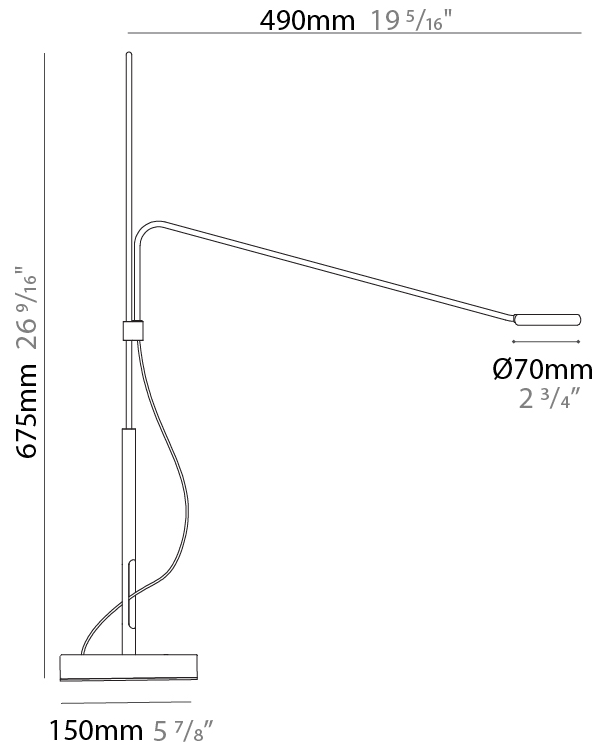

PROJECT
TYPE
SPECIFIER
QUANTITY
DATE

TECLA PORTABLE

D44016- -

base number   Color   Finish
Temperature   Options

1. To build a product code in our configurator select the specify button on the base model # product page
2. To build a manual product code on this datasheet choose from the options listed below in blue font and add the suffix to the base model #

GENERAL

Series: Tecla
Brand: Icone
Division: Design
Mounting Type: Portable
Mounting Location: Table
Subcategory: On/Off Switch

PHYSICAL

Shape: Abstract
Length (mm): 490
Length (in): 19 ⁵/₁₆
Height (mm): 675
Height (in): 26 ⁹/₁₆
Light Distribution: Direct
Fixture Finish: WHI / BLK
Fixture Material: Metal

ELECTRICAL

Lamp Type: LED
Input Wattage (W): 5
Dimming: In-Line Dimming
Control Gear: Optical Sensor
Driver Location: Inline Transformer Plug
Input Voltage (V): 120
Output Voltage (V): 24

LED

Number of LEDs: 1
Color Temperature (°K): 2700 / 3000
Nominal Lumen (lm): 536
CRI: >90 CRI
Lamp Life (hrs): 50000

OPTICAL

RATINGS AND CERTIFICATIONS

Certified By: Certified for North American Standards
IP rating: IP20