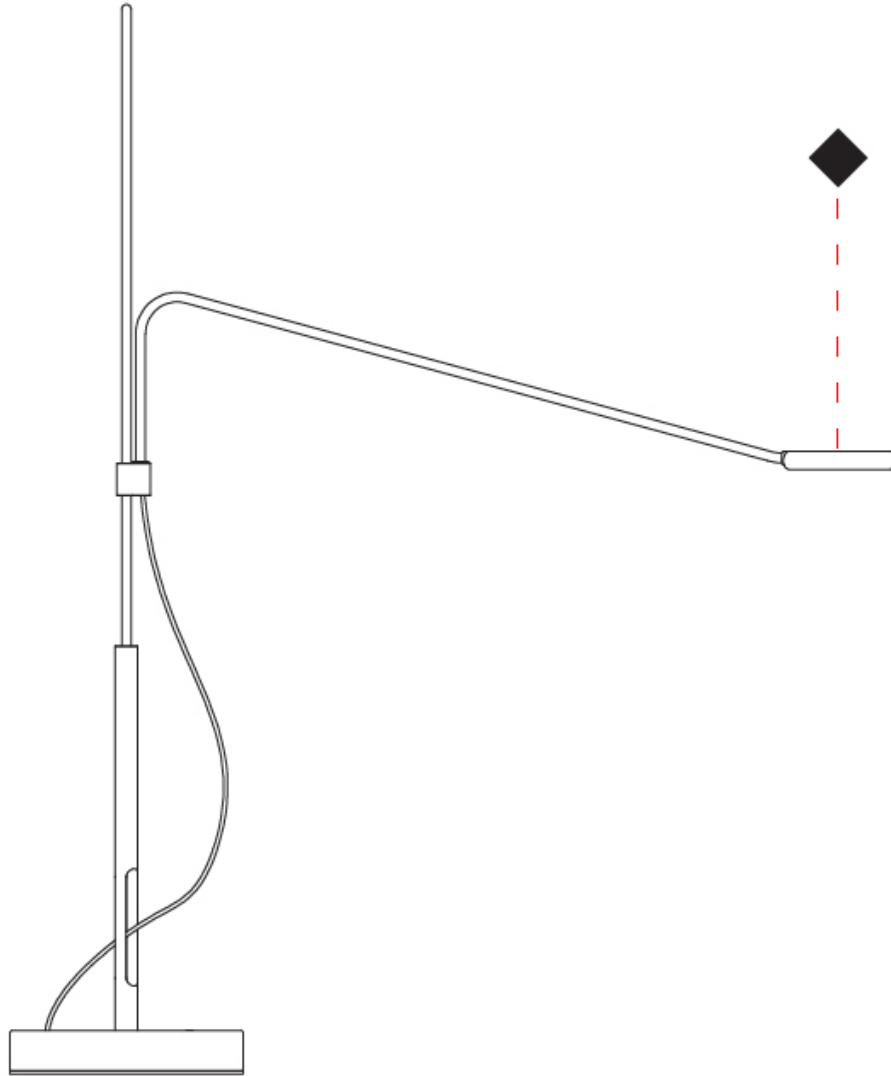

D44015-

PROJECT	_____
TYPE	_____
SPECIFIER	_____
QUANTITY	_____
DATE	_____

D