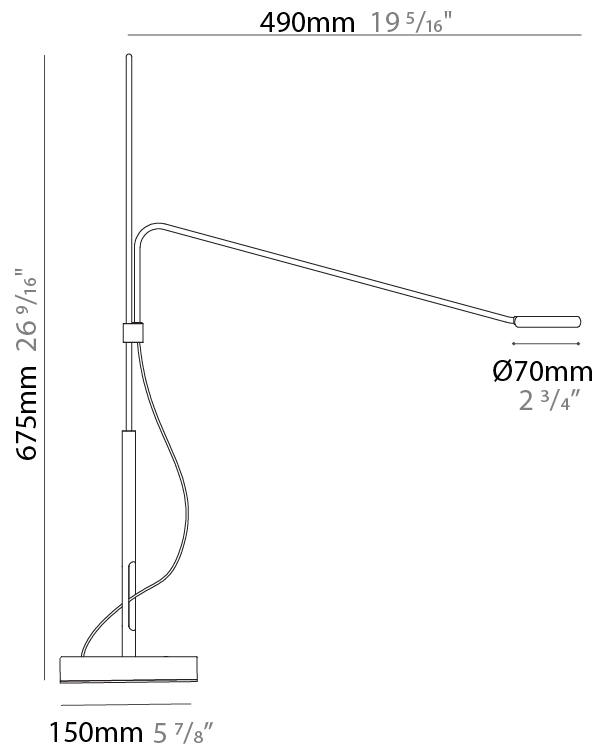

PROJECT	_____
TYPE	_____
SPECIFIER	_____
QUANTITY	_____
DATE	_____

TECLA PORTABLE

D44016- _____ - _____
base number   Color   Finish
                                         Temperature   Options

1. To build a product code in our configurator select the specify button on the base model # product page
2. To build a manual product code on this datasheet choose from the options listed below in blue font and add the suffix to the base model #

GENERAL

Series: Tecla
Partner: Icone
Division: Design
Installation: Portable
Product Type: Table
Mounting Location: Table
Light Distribution: Adjustable

PHYSICAL

Shape: Abstract
Length (mm): 490
Length (in): 19 5/16
Height (mm): 675
Height (in): 26 9/16
Fixture Finish: WHI / BLK
Fixture Material: Metal

ELECTRICAL

Lamp Type: LED
Input Wattage (W): 5
Dimming: In-Line Dimming
Control Gear: Optical Sensor
Driver Location: Inline Transformer Plug
Input Voltage (V): 120
Output Voltage (V): 24

LED

Number of LEDs: 1
Color Temperature (°K): 2700 / 3000
Nominal Lumen (lm): 536
CRI: >90 CRI
Lamp Life (hrs): 50000

OPTICAL

RATINGS AND CERTIFICATIONS

Certified By: Certified for North American Standards
IP rating: IP20