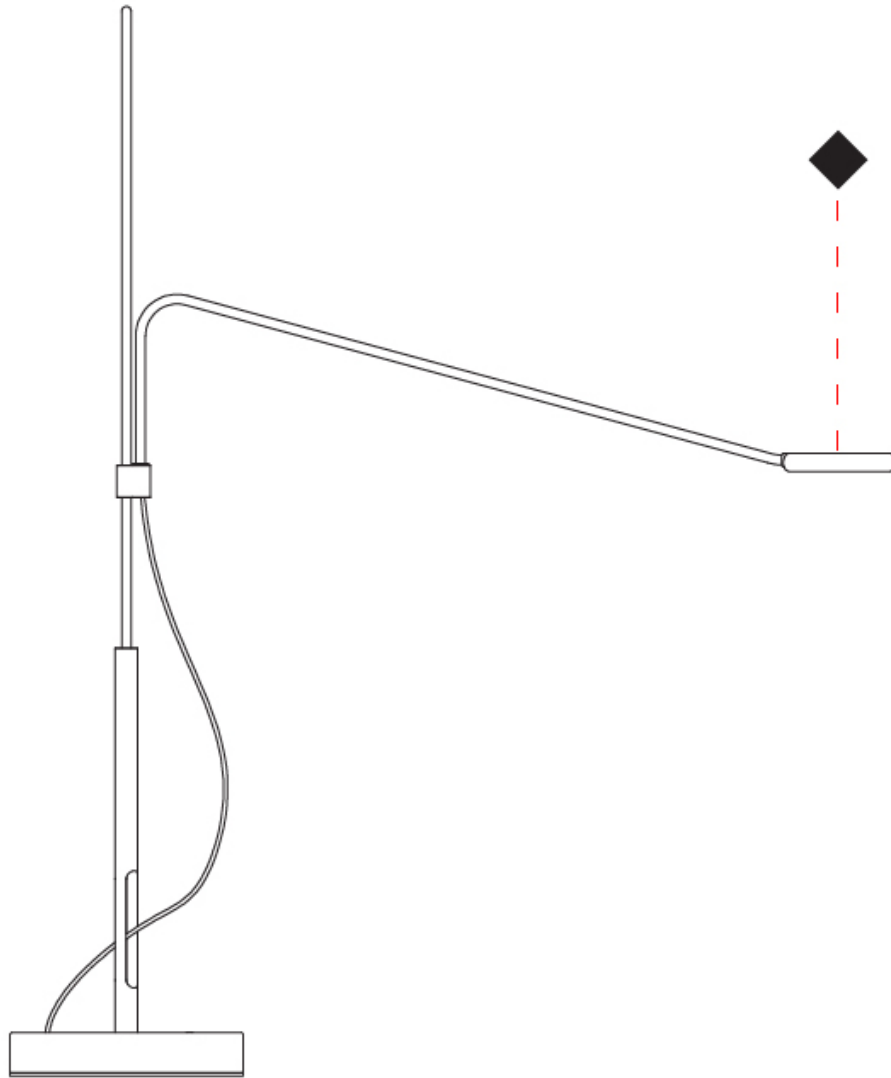

TECLA PORTABLE

D44015-

PROJECT

TYPE

SPECIFIER

QUANTITY

DATE

D