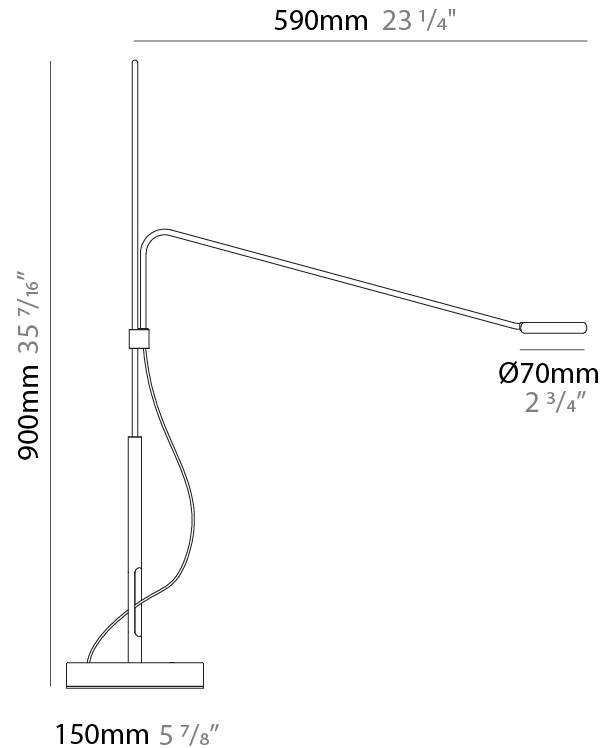

PROJECT	_____
TYPE	_____
SPECIFIER	_____
QUANTITY	_____
DATE	_____

TECLA PORTABLE

D44015- _____ - _____
base number   Color   Finish
                                         Temperature   Options

1. To build a product code in our configurator select the specify button on the base model # product page
2. To build a manual product code on this datasheet choose from the options listed below in blue font and add the suffix to the base model #

GENERAL

Series: Tecla
Partner: Icone
Division: Design
Installation: Portable
Product Type: Table
Mounting Location: Table
Light Distribution: Adjustable

PHYSICAL

Shape: Abstract
Length (mm): 590
Length (in): 23 1/4
Height (mm): 900
Height (in): 35 7/16
Fixture Finish: WHI / BLK
Fixture Material: Metal

ELECTRICAL

Lamp Type: LED
Input Wattage (W): 5
Dimming: In-Line Dimming
Control Gear: Optical Sensor
Driver Location: Inline Transformer Plug
Input Voltage (V): 120
Output Voltage (V): 24

LED

Number of LEDs: 1
Color Temperature (°K): 2700 / 3000
Nominal Lumen (lm): 536
CRI: >90 CRI
Lamp Life (hrs): 50000

OPTICAL

RATINGS AND CERTIFICATIONS

Certified By: Certified for North American Standards
IP rating: IP20