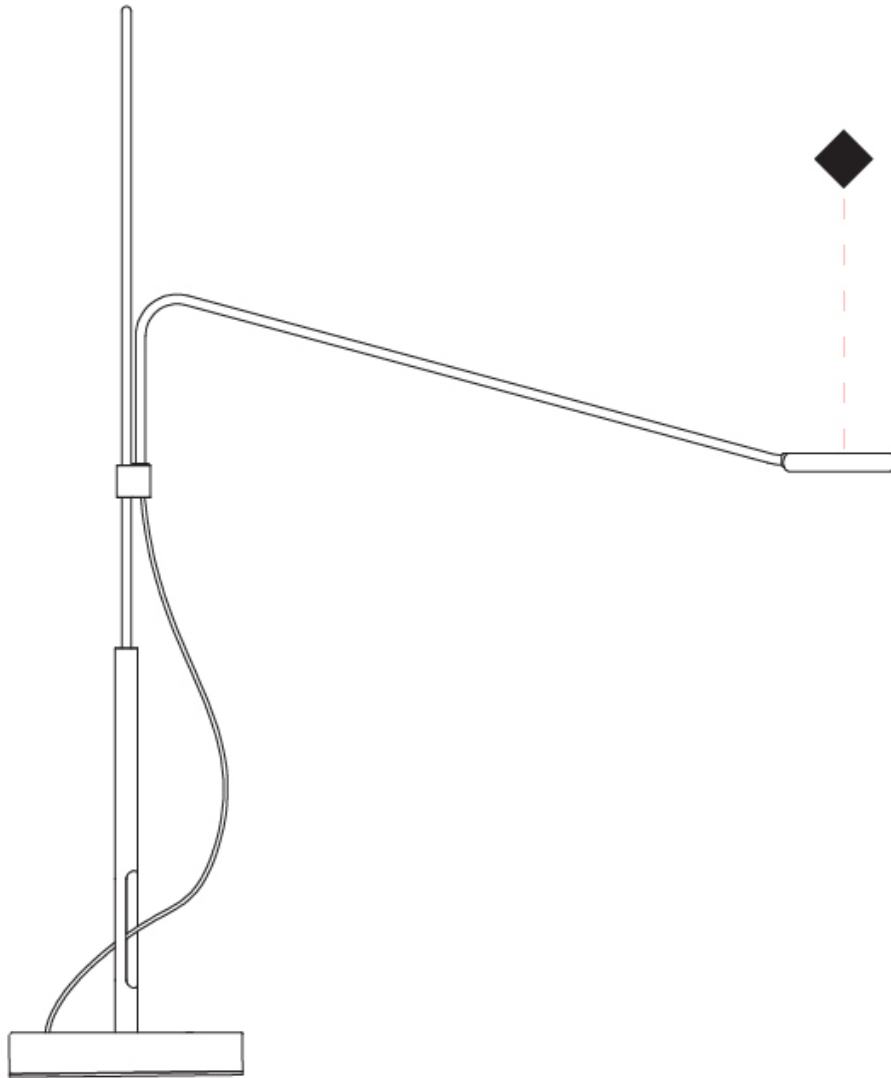

TECLA PORTABLE

D44016-

PROJECT _____

TYPE _____

SPECIFIER _____

QUANTITY _____

DATE _____

D