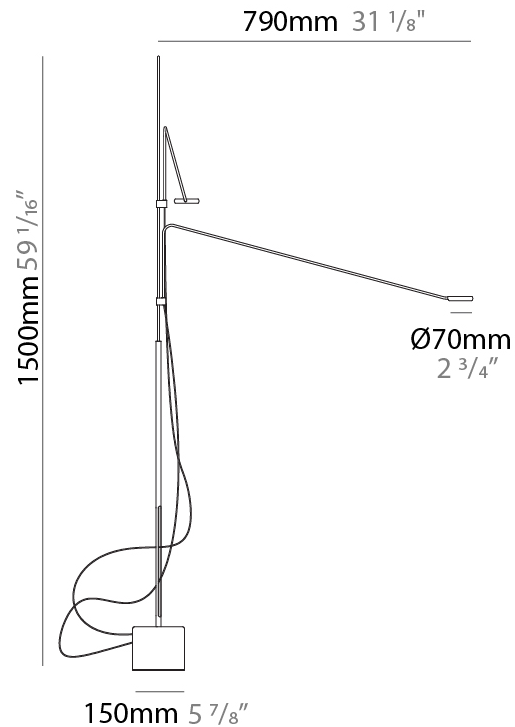

PROJECT	_____
TYPE	_____
SPECIFIER	_____
QUANTITY	_____
DATE	_____

TECLA PORTABLE

D44017- _____ - _____
base number   Color   Finish
                         Temperature   Options

1. To build a product code in our configurator select the specify button on the base model # product page
2. To build a manual product code on this datasheet choose from the options listed below in blue font and add the suffix to the base model #

GENERAL

Series: Tecla
Partner: Icone
Division: Design
Installation: Portable
Product Type: Floor
Mounting Location: Floor
Light Distribution: Adjustable

PHYSICAL

Shape: Abstract
Length (mm): 790
Length (in): 31 1/8
Height (mm): 1500
Height (in): 59 1/16
Fixture Finish: WHI / BLK
Fixture Material: Metal

ELECTRICAL

Lamp Type: LED
Input Wattage (W): 5
Dimming: In-Line Dimming
Control Gear: Optical Sensor
Driver Location: Inline Transformer Plug
Input Voltage (V): 120
Output Voltage (V): 24

LED

Number of LEDs: 1
Color Temperature (°K): 2700 / 3000
Nominal Lumen (lm): 536
CRI: >90 CRI
Lamp Life (hrs): 50000

OPTICAL

RATINGS AND CERTIFICATIONS

Certified By: Certified for North American Standards
IP rating: IP20