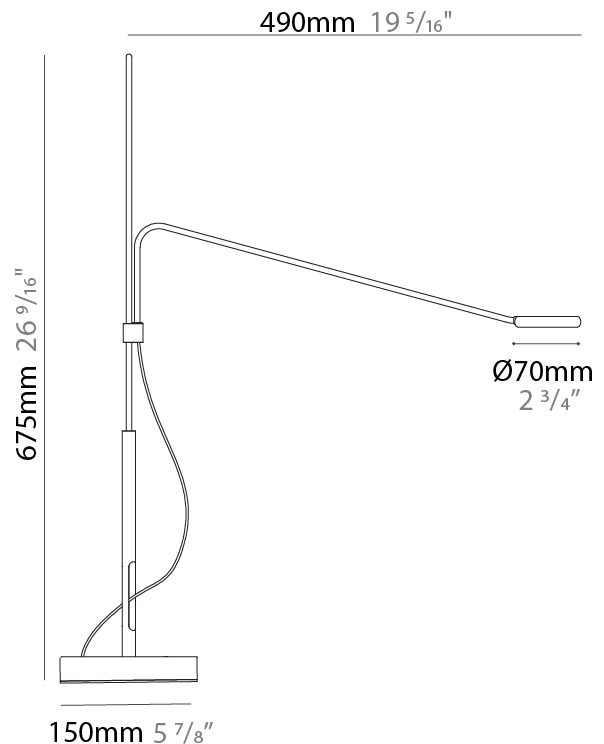

PROJECT	
TYPE	
SPECIFIER	
QUANTITY	
DATE	

TECLA PORTABLE

D44016- -
base number   Color   Finish
                          Temperature   Options

1. To build a product code in our configurator select the specify button on the base model # product page
2. To build a manual product code on this datasheet choose from the options listed below in blue font and add the suffix to the base model #

GENERAL

Series: Tecla
Partner: Icone
Division: Design
Installation: Portable
Product Type: Table
Mounting Location: Table
Light Distribution: Adjustable

PHYSICAL

Shape: Abstract
Length (mm): 490
Length (in): 19 5/16
Height (mm): 675
Height (in): 26 9/16
Fixture Finish: WHI / BLK
Fixture Material: Metal

ELECTRICAL

Lamp Type: LED
Input Wattage (W): 5
Dimming: In-Line Dimming
Control Gear: Optical Sensor
Driver Location: Inline Transformer Plug
Input Voltage (V): 120
Output Voltage (V): 24

LED

Number of LEDs: 1
Color Temperature (°K): 2700 / 3000
Nominal Lumen (lm): 536
CRI: >90 CRI
Lamp Life (hrs): 50000

OPTICAL

RATINGS AND CERTIFICATIONS

Certified By: Certified for North American Standards
IP rating: IP20