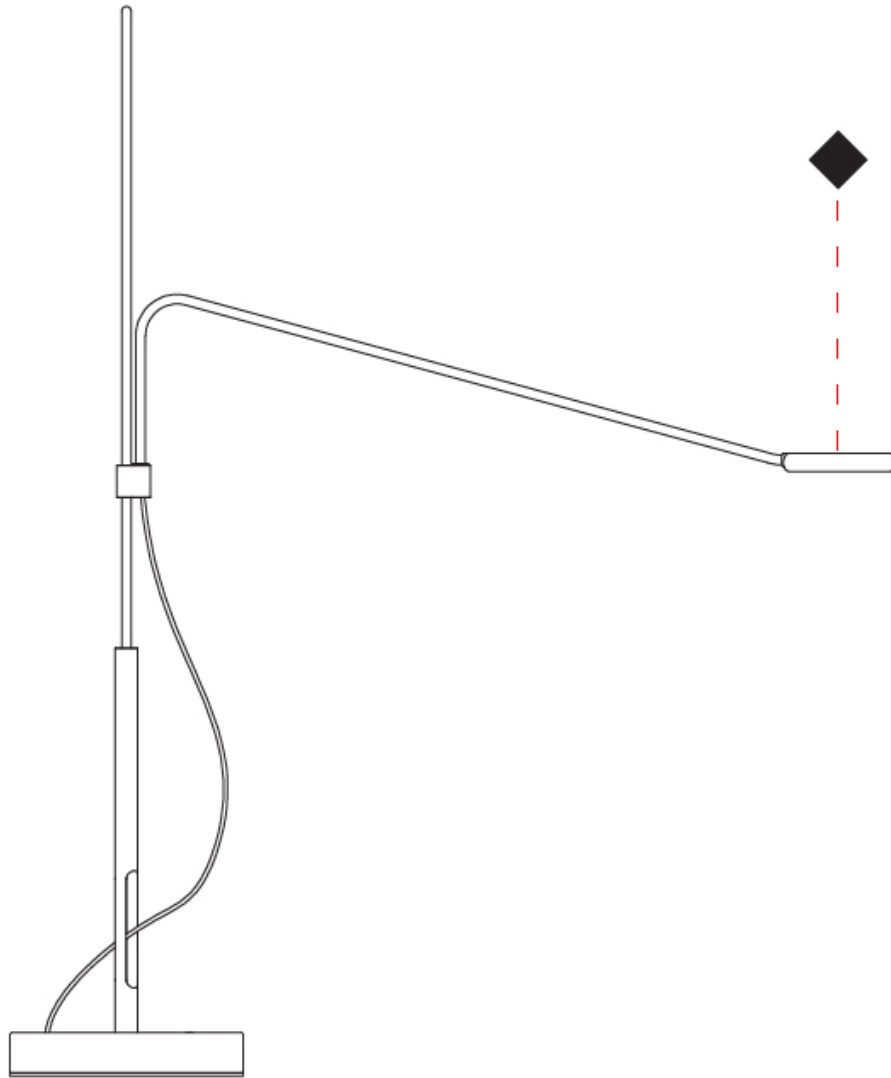

TECLA PORTABLE

D44015-

PROJECT _____

TYPE _____

SPECIFIER _____

QUANTITY _____

DATE _____

D