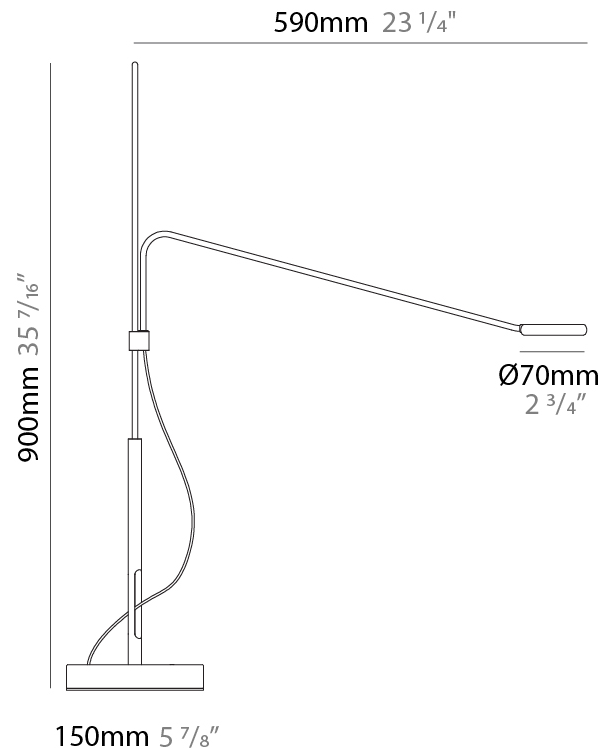

PROJECT
TYPE
SPECIFIER
QUANTITY
DATE

TECLA PORTABLE

D44015- -
base number   Color   Finish
                         Temperature   Options

1. To build a product code in our configurator select the specify button on the base model # product page
2. To build a manual product code on this datasheet choose from the options listed below in blue font and add the suffix to the base model #

GENERAL

Series: Tecla
Partner: Icone
Division: Design
Installation: Portable
Product Type: Table
Mounting Location: Table
Light Distribution: Adjustable

PHYSICAL

Shape: Abstract
Length (mm): 590
Length (in): 23 1/4
Height (mm): 900
Height (in): 35 7/16
Fixture Finish: WHI / BLK
Fixture Material: Metal

ELECTRICAL

Lamp Type: LED
Input Wattage (W): 5
Dimming: In-Line Dimming
Control Gear: Optical Sensor
Driver Location: Inline Transformer Plug
Input Voltage (V): 120
Output Voltage (V): 24

LED

Number of LEDs: 1
Color Temperature (°K): 2700 / 3000
Nominal Lumen (lm): 536
CRI: >90 CRI
Lamp Life (hrs): 50000

OPTICAL

RATINGS AND CERTIFICATIONS

Certified By: Certified for North American Standards
IP rating: IP20