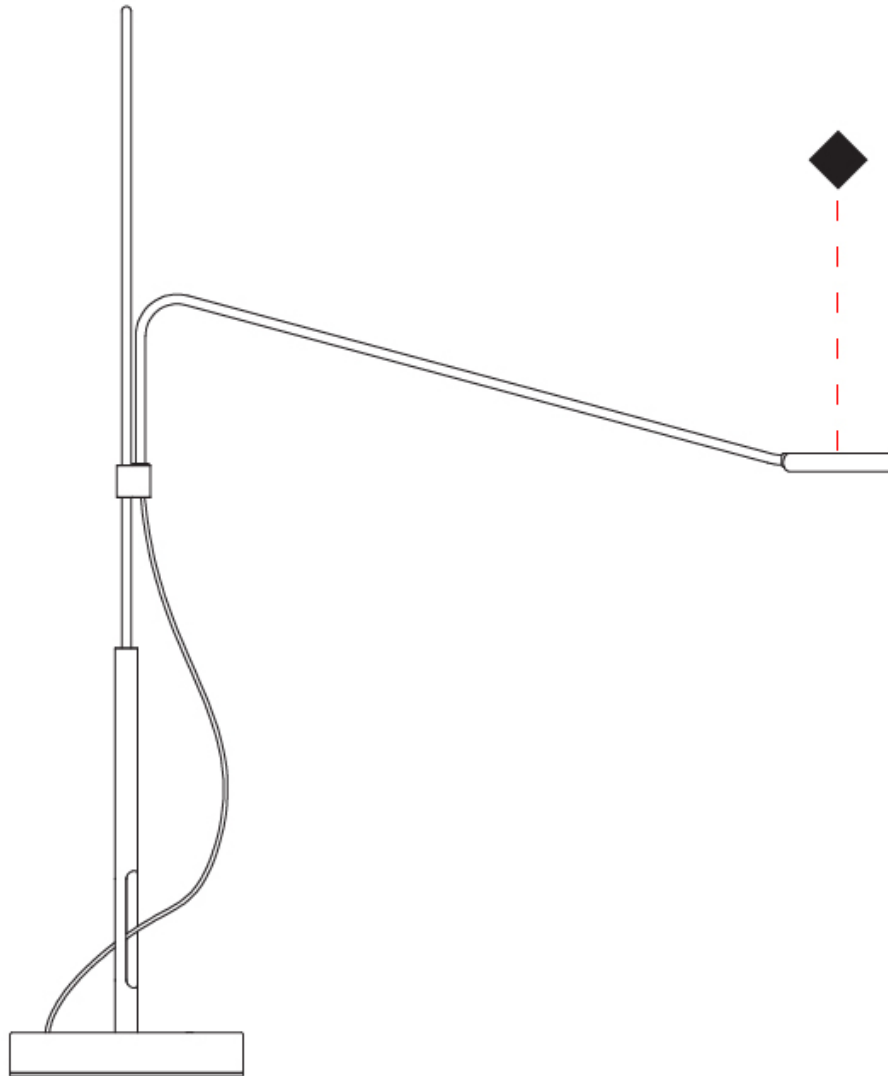

TECLA PORTABLE

D44015-

PROJECT

TYPE

SPECIFIER

QUANTITY

DATE

D