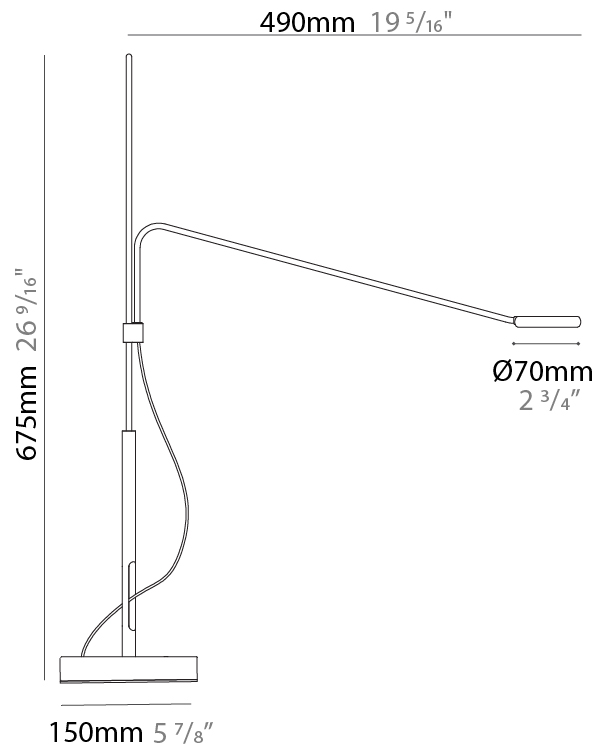

PROJECT	_____
TYPE	_____
SPECIFIER	_____
QUANTITY	_____
DATE	_____

TECLA PORTABLE

D44016- _____ - _____
base number   Color   Finish
                                 Temperature   Options

1. To build a product code in our configurator select the specify button on the base model # product page
2. To build a manual product code on this datasheet choose from the options listed below in blue font and add the suffix to the base model #

GENERAL

Series: Tecla
Brand: Icone
Division: Design
Mounting Type: Portable
Mounting Location: Table
Subcategory: On/Off Switch

PHYSICAL

Shape: Abstract
Length (mm): 490
Length (in): 19 ⁵/₁₆
Height (mm): 675
Height (in): 26 ⁹/₁₆
Light Distribution: Direct
Fixture Finish: WHI / BLK
Fixture Material: Metal

ELECTRICAL

Lamp Type: LED
Input Wattage (W): 5
Dimming: In-Line Dimming
Control Gear: Optical Sensor
Driver Location: Inline Transformer Plug
Input Voltage (V): 120
Output Voltage (V): 24

LED

Number of LEDs: 1
Color Temperature (°K): 2700 / 3000
Nominal Lumen (lm): 536
CRI: >90 CRI
Lamp Life (hrs): 50000

OPTICAL

RATINGS AND CERTIFICATIONS

Certified By: Certified for North American Standards
IP rating: IP20