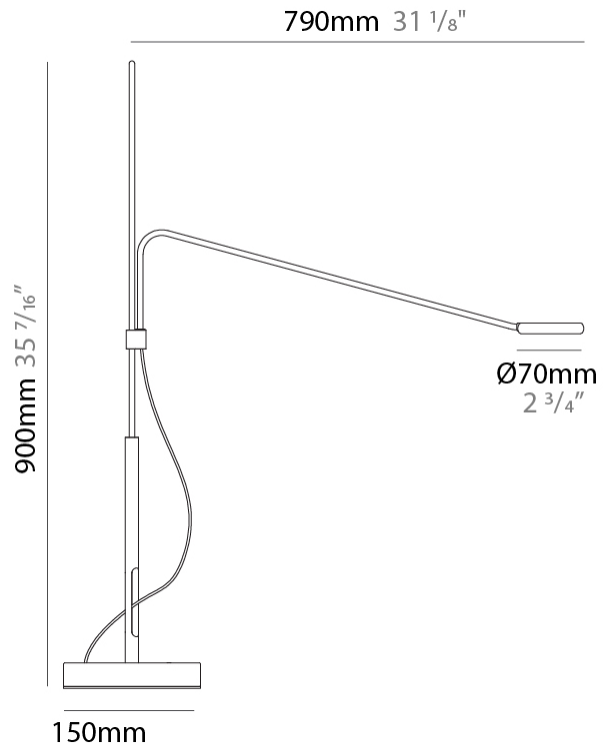

PROJECT	
TYPE	
SPECIFIER	
QUANTITY	
DATE	

TECLA PORTABLE

D44014- -

base number
Color   Finish
Temperature   Options

1. To build a product code in our configurator select the specify button on the base model # product page
2. To build a manual product code on this datasheet choose from the options listed below in blue font and add the suffix to the base model #

GENERAL

Series: Tecla
Brand: Icone
Division: Design
Mounting Type: Portable
Mounting Location: Table
Subcategory: On/Off Switch

PHYSICAL

Shape: Abstract
Length (mm): 790
Length (in): 31 1/8
Height (mm): 900
Height (in): 35 7/16
Light Distribution: Direct
Fixture Finish: WHI / BLK
Fixture Material: Metal

ELECTRICAL

Lamp Type: LED
Input Wattage (W): 5
Dimming: In-Line Dimming
Control Gear: Optical Sensor
Driver Location: Inline Transformer Plug
Input Voltage (V): 120
Output Voltage (V): 24

LED

Number of LEDs: 1
Color Temperature (°K): 2700 / 3000
Nominal Lumen (lm): 536
CRI: >90 CRI
Lamp Life (hrs): 50000

OPTICAL

RATINGS AND CERTIFICATIONS

Certified By: Certified for North American Standards
IP rating: IP20