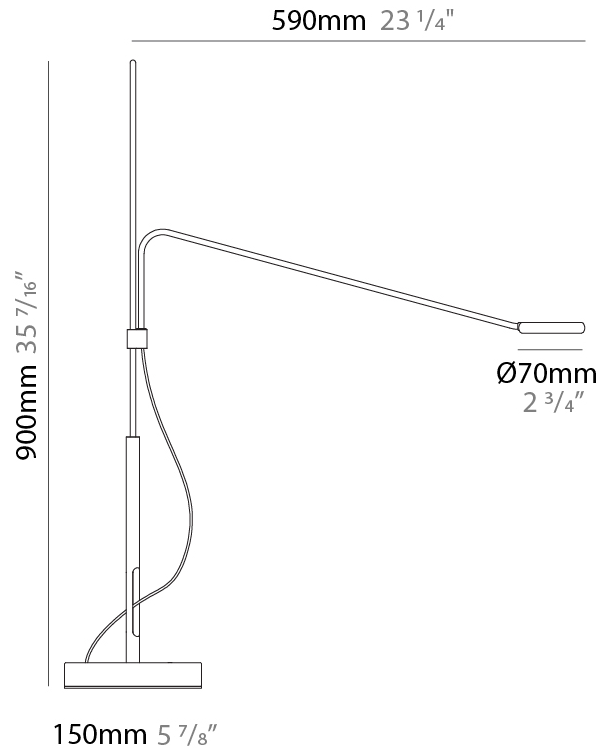

PROJECT	_____
TYPE	_____
SPECIFIER	_____
QUANTITY	_____
DATE	_____

TECLA PORTABLE

D44015- _____ - _____
base number   Color   Finish
                         Temperature   Options

1. To build a product code in our configurator select the specify button on the base model # product page
2. To build a manual product code on this datasheet choose from the options listed below in blue font and add the suffix to the base model #

GENERAL

Series: Tecla
Brand: Icone
Division: Design
Mounting Type: Portable
Mounting Location: Table
Subcategory: On/Off Switch

PHYSICAL

Shape: Abstract
Length (mm): 590
Length (in): 23 1/4
Height (mm): 900
Height (in): 35 7/16
Light Distribution: Direct
Fixture Finish: WHI / BLK
Fixture Material: Metal

ELECTRICAL

Lamp Type: LED
Input Wattage (W): 5
Dimming: In-Line Dimming
Control Gear: Optical Sensor
Driver Location: Inline Transformer Plug
Input Voltage (V): 120
Output Voltage (V): 24

LED

Number of LEDs: 1
Color Temperature (°K): 2700 / 3000
Nominal Lumen (lm): 536
CRI: >90 CRI
Lamp Life (hrs): 50000

OPTICAL

RATINGS AND CERTIFICATIONS

Certified By: Certified for North American Standards
IP rating: IP20