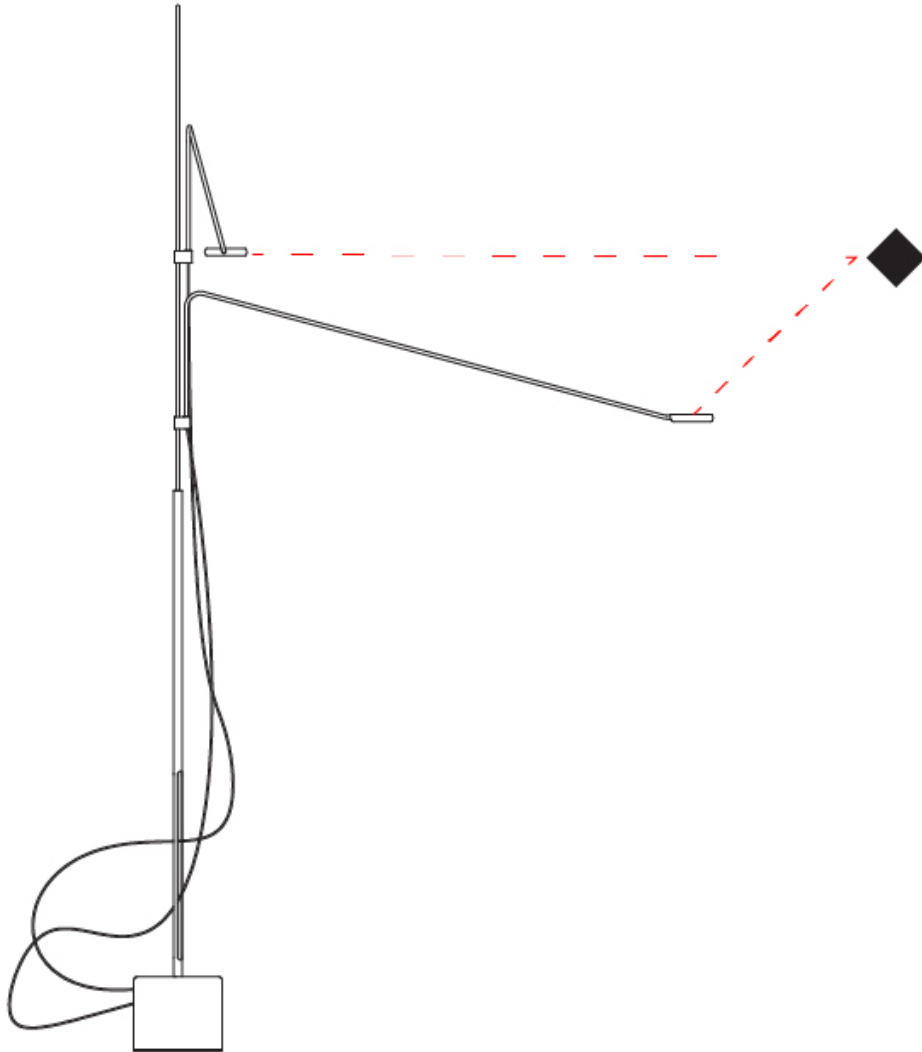

D44017-

PROJECT
TYPE
SPECIFIER
QUANTITY
DATE

D