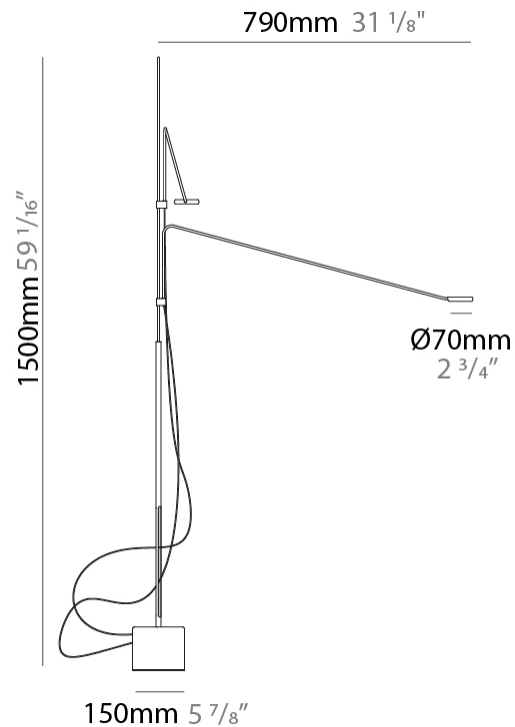

TECLA PORTABLE

D44017- _____ - _____
base number   Color   Finish
                         Temperature   Options

1. To build a product code in our configurator select the specify button on the base model # product page
2. To build a manual product code on this datasheet choose from the options listed below in blue font and add the suffix to the base model #

GENERAL

Series: Tecla
Brand: Icone
Division: Design
Mounting Type: Portable
Mounting Location: Floor
Subcategory: On/Off Switch

PHYSICAL

Shape: Abstract
Length (mm): 790
Length (in): 31 ¹/₈
Height (mm): 1500
Height (in): 59 ¹/₁₆
Light Distribution: Direct
Fixture Finish: WHI / BLK
Fixture Material: Metal

ELECTRICAL

Lamp Type: LED
Input Wattage (W): 5
Dimming: In-Line Dimming
Control Gear: Optical Sensor
Driver Location: Inline Transformer Plug
Input Voltage (V): 120
Output Voltage (V): 24

LED

Number of LEDs: 1
Color Temperature (°K): 2700 / 3000
Nominal Lumen (lm): 536
CRI: >90 CRI
Lamp Life (hrs): 50000

OPTICAL

RATINGS AND CERTIFICATIONS

Certified By: Certified for North American Standards
IP rating: IP20