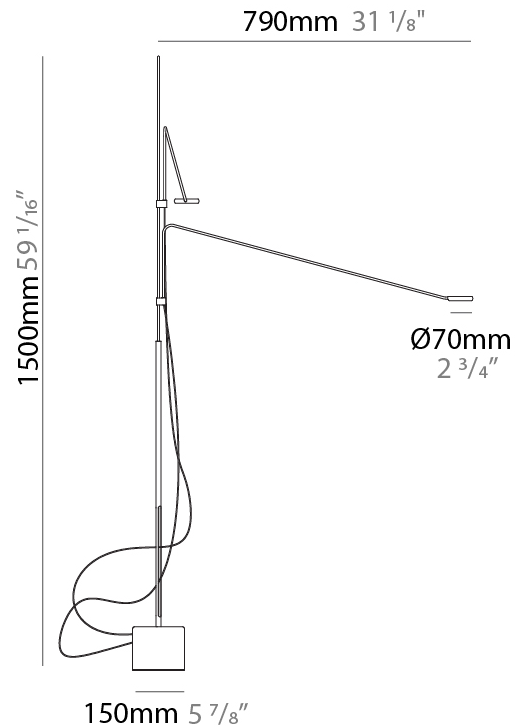

PROJECT	_____
TYPE	_____
SPECIFIER	_____
QUANTITY	_____
DATE	_____

TECLA PORTABLE

D44018- _____ - _____
base number   Color   Finish
                            Temperature   Options

1. To build a product code in our configurator select the specify button on the base model # product page
2. To build a manual product code on this datasheet choose from the options listed below in blue font and add the suffix to the base model #

GENERAL

Series: Tecla
Brand: Icone
Division: Design
Mounting Type: Portable
Mounting Location: Floor
Subcategory: On/Off Switch

PHYSICAL

Shape: Abstract
Length (mm): 790
Length (in): 31 1/8
Height (mm): 1500
Height (in): 59 1/16
Light Distribution: Direct
Fixture Finish: WHI / BLK
Fixture Material: Metal

ELECTRICAL

Lamp Type: LED
Input Wattage (W): 10
Dimming: In-Line Dimming
Control Gear: Optical Sensor
Driver Location: Inline Transformer Plug
Input Voltage (V): 120
Output Voltage (V): 24

LED

Number of LEDs: 2
Color Temperature (°K): 2700 / 3000
Nominal Lumen (lm): 1072
CRI: >90 CRI
Lamp Life (hrs): 50000

OPTICAL

Adjustability: Rotating

RATINGS AND CERTIFICATIONS

Certified By: Certified for North American Standards
IP rating: IP20