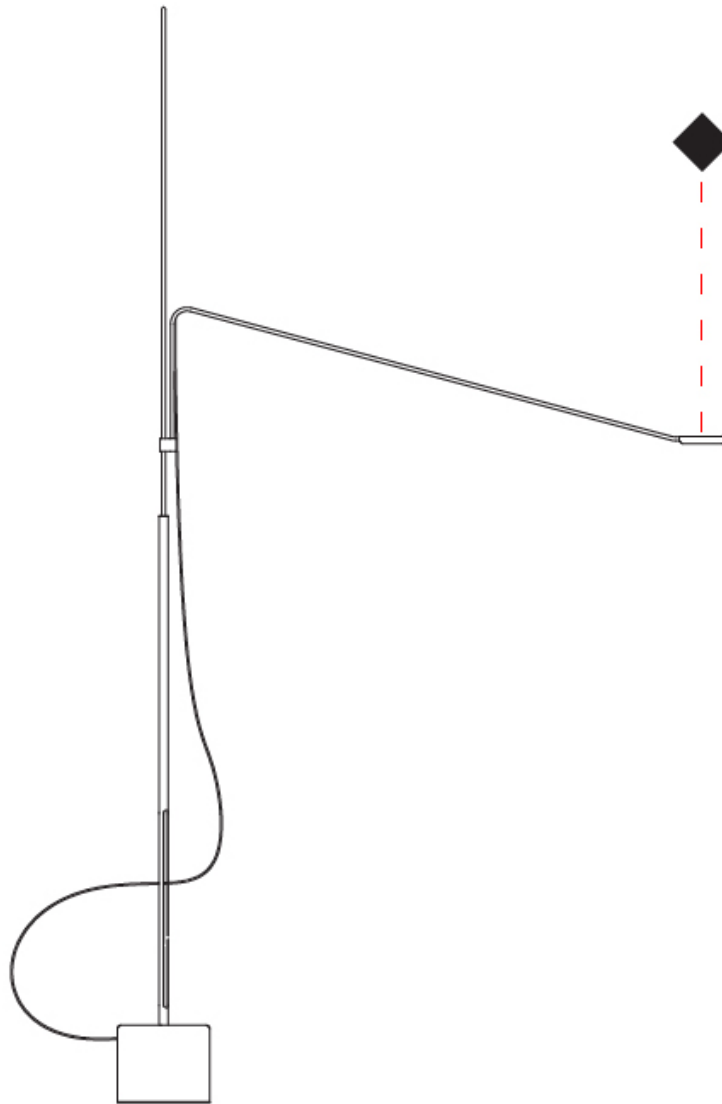

D44018-

PROJECT

TYPE

SPECIFIER

QUANTITY

DATE

D