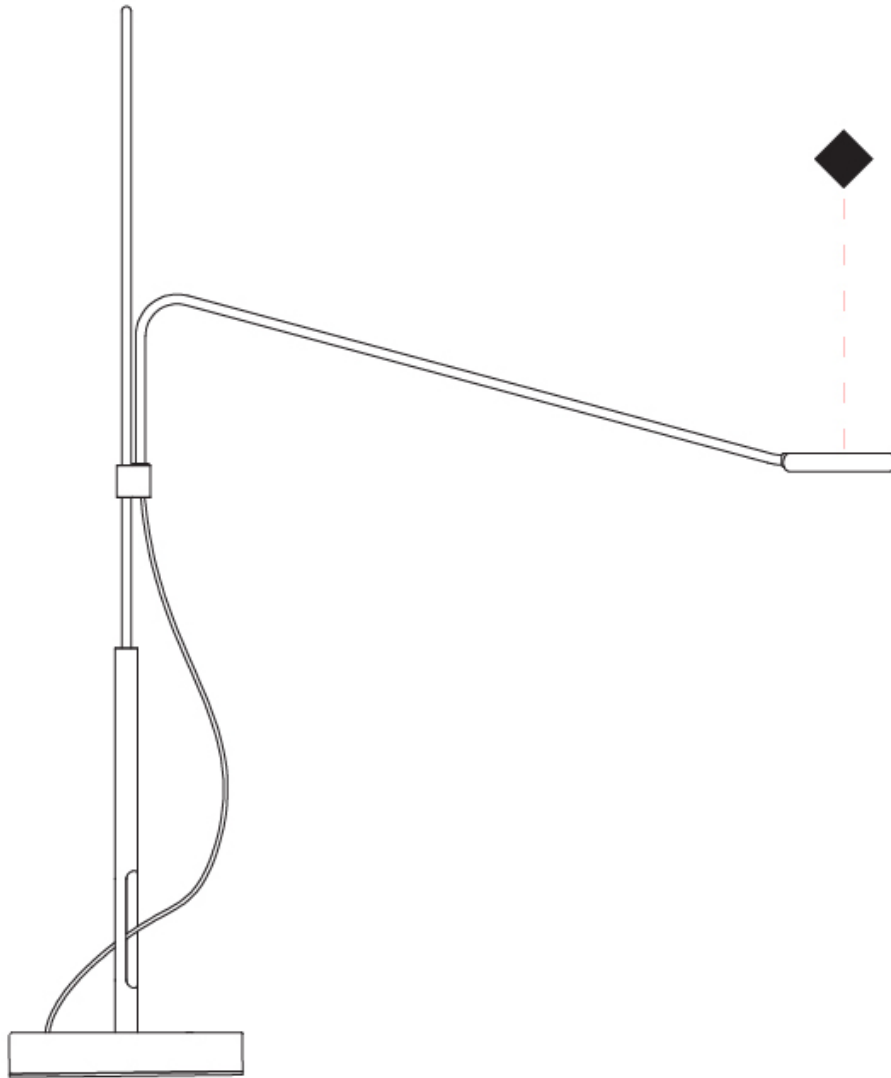

TECLA PORTABLE

D44016-

PROJECT

TYPE

SPECIFIER

QUANTITY

DATE

D