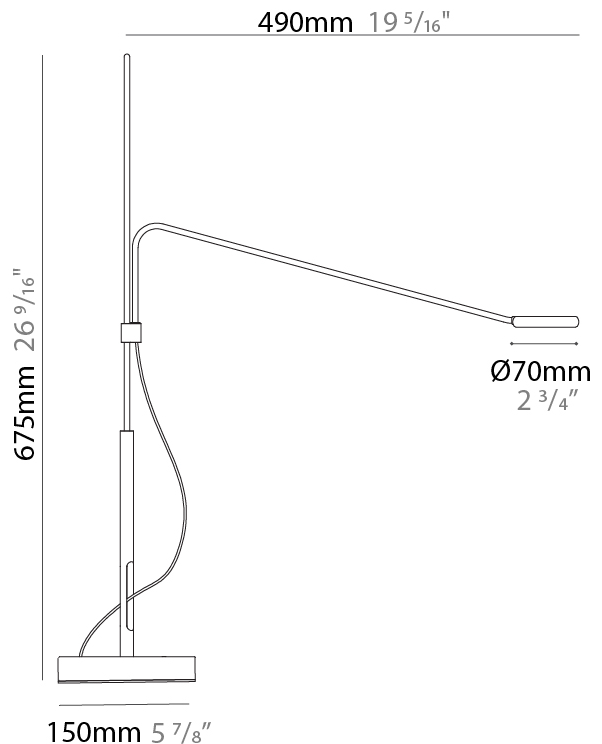

PROJECT
TYPE
SPECIFIER
QUANTITY
DATE

TECLA PORTABLE

D44016- -

base number   Color   Finish
Temperature   Options

1. To build a product code in our configurator select the specify button on the base model # product page
2. To build a manual product code on this datasheet choose from the options listed below in blue font and add the suffix to the base model #

GENERAL

Series: Tecla
Brand: Icone
Division: Design
Mounting Type: Portable
Mounting Location: Table
Subcategory: On/Off Switch

PHYSICAL

Shape: Abstract
Length (mm): 490
Length (in): 19 5/16
Height (mm): 675
Height (in): 26 9/16
Light Distribution: Direct
Fixture Finish: WHI / BLK
Fixture Material: Metal

ELECTRICAL

Lamp Type: LED
Input Wattage (W): 5
Dimming: In-Line Dimming
Control Gear: Optical Sensor
Driver Location: Inline Transformer Plug
Input Voltage (V): 120
Output Voltage (V): 24

LED

Number of LEDs: 1
Color Temperature (°K): 2700 / 3000
Nominal Lumen (lm): 536
CRI: >90 CRI
Lamp Life (hrs): 50000

OPTICAL

RATINGS AND CERTIFICATIONS

Certified By: Certified for North American Standards
IP rating: IP20