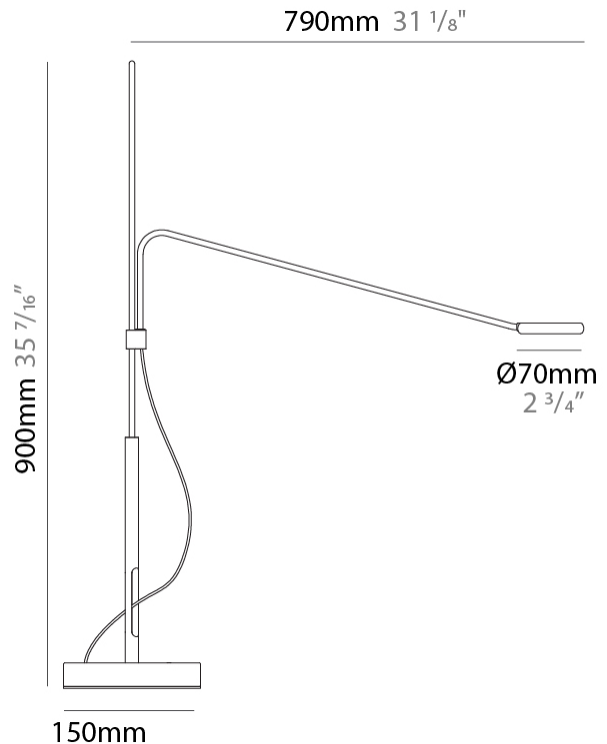

PROJECT	
TYPE	
SPECIFIER	
QUANTITY	
DATE	

TECLA PORTABLE

D44014- -

base number
Color   Temperature   Finish   Options

1. To build a product code in our configurator select the specify button on the base model # product page
2. To build a manual product code on this datasheet choose from the options listed below in blue font and add the suffix to the base model #

GENERAL

Series: Tecla
Brand: Icone
Division: Design
Mounting Type: Portable
Mounting Location: Table
Subcategory: On/Off Switch

PHYSICAL

Shape: Abstract
Length (mm): 790
Length (in): 31 1/8
Height (mm): 900
Height (in): 35 7/16
Light Distribution: Direct
Fixture Finish: WHI / BLK
Fixture Material: Metal

ELECTRICAL

Lamp Type: LED
Input Wattage (W): 5
Dimming: In-Line Dimming
Control Gear: Optical Sensor
Driver Location: Inline Transformer Plug
Input Voltage (V): 120
Output Voltage (V): 24

LED

Number of LEDs: 1
Color Temperature (°K): 2700 / 3000
Nominal Lumen (lm): 536
CRI: >90 CRI
Lamp Life (hrs): 50000

OPTICAL

RATINGS AND CERTIFICATIONS

Certified By: Certified for North American Standards
IP rating: IP20