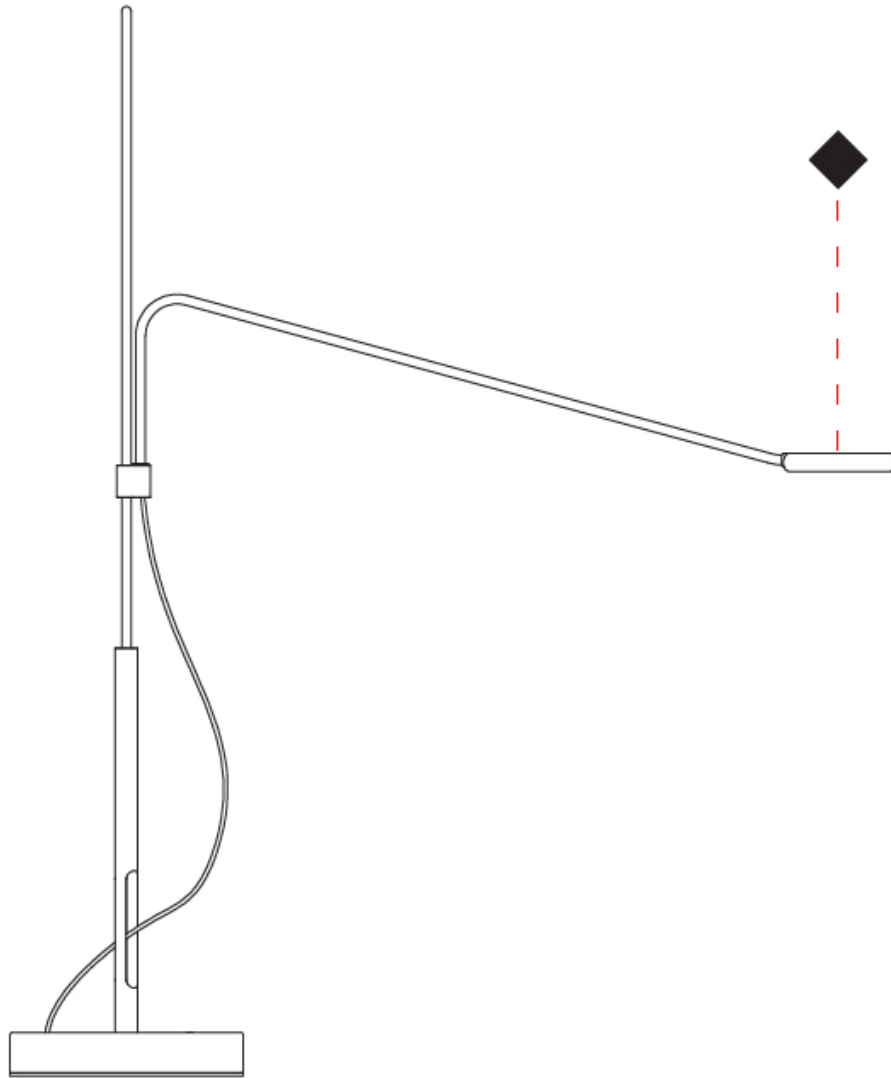

TECLA PORTABLE

D44015-

PROJECT	_____
TYPE	_____
SPECIFIER	_____
QUANTITY	_____
DATE	_____

D