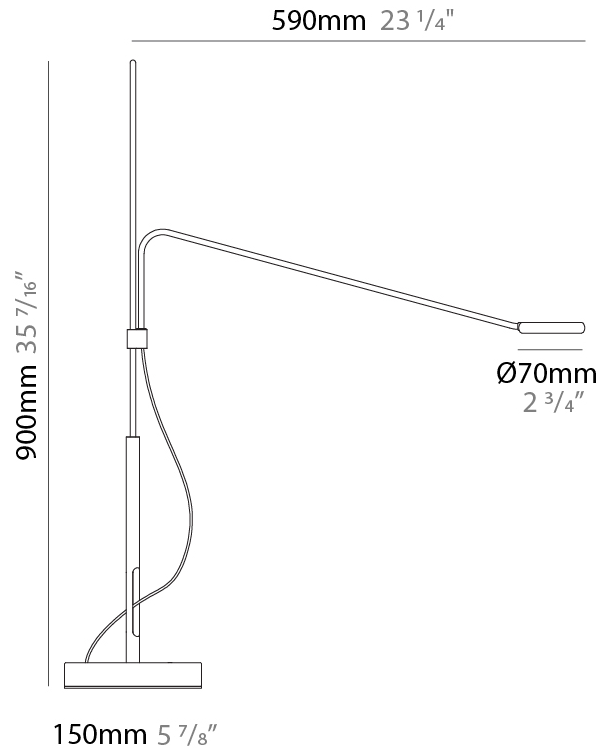

PROJECT
TYPE
SPECIFIER
QUANTITY
DATE

TECLA PORTABLE

D44015- -
base number   Color   Finish
                         Temperature   Options

1. To build a product code in our configurator select the specify button on the base model # product page
2. To build a manual product code on this datasheet choose from the options listed below in blue font and add the suffix to the base model #

GENERAL

Series: Tecla
Brand: Icone
Division: Design
Mounting Type: Portable
Mounting Location: Table
Subcategory: On/Off Switch

PHYSICAL

Shape: Abstract
Length (mm): 590
Length (in): 23 1/4
Height (mm): 900
Height (in): 35 7/16
Light Distribution: Direct
Fixture Finish: WHI / BLK
Fixture Material: Metal

ELECTRICAL

Lamp Type: LED
Input Wattage (W): 5
Dimming: In-Line Dimming
Control Gear: Optical Sensor
Driver Location: Inline Transformer Plug
Input Voltage (V): 120
Output Voltage (V): 24

LED

Number of LEDs: 1
Color Temperature (°K): 2700 / 3000
Nominal Lumen (lm): 536
CRI: >90 CRI
Lamp Life (hrs): 50000

OPTICAL

RATINGS AND CERTIFICATIONS

Certified By: Certified for North American Standards
IP rating: IP20