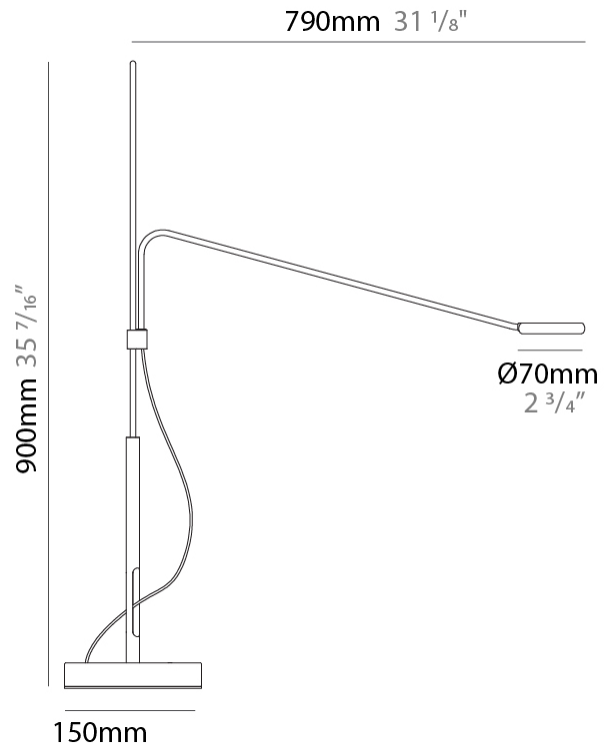

PROJECT
TYPE
SPECIFIER
QUANTITY
DATE

TECLA PORTABLE

D44014- -

base number
Color   Temperature   Finish   Options

1. To build a product code in our configurator select the specify button on the base model # product page
2. To build a manual product code on this datasheet choose from the options listed below in blue font and add the suffix to the base model #

GENERAL

Series: Tecla
Partner: Icone
Division: Design
Installation: Portable
Product Type: Table
Mounting Location: Table
Light Distribution: Adjustable

PHYSICAL

Shape: Abstract
Length (mm): 790
Length (in): 31 1/8
Height (mm): 900
Height (in): 35 7/16
Fixture Finish: WHI / BLK
Fixture Material: Metal

ELECTRICAL

Lamp Type: LED
Input Wattage (W): 5
Dimming: In-Line Dimming
Control Gear: Optical Sensor
Driver Location: Inline Transformer Plug
Input Voltage (V): 120
Output Voltage (V): 24

LED

Number of LEDs: 1
Color Temperature (°K): 2700 / 3000
Nominal Lumen (lm): 536
CRI: >90 CRI
Lamp Life (hrs): 50000

OPTICAL

RATINGS AND CERTIFICATIONS

Certified By: Certified for North American Standards
IP rating: IP20