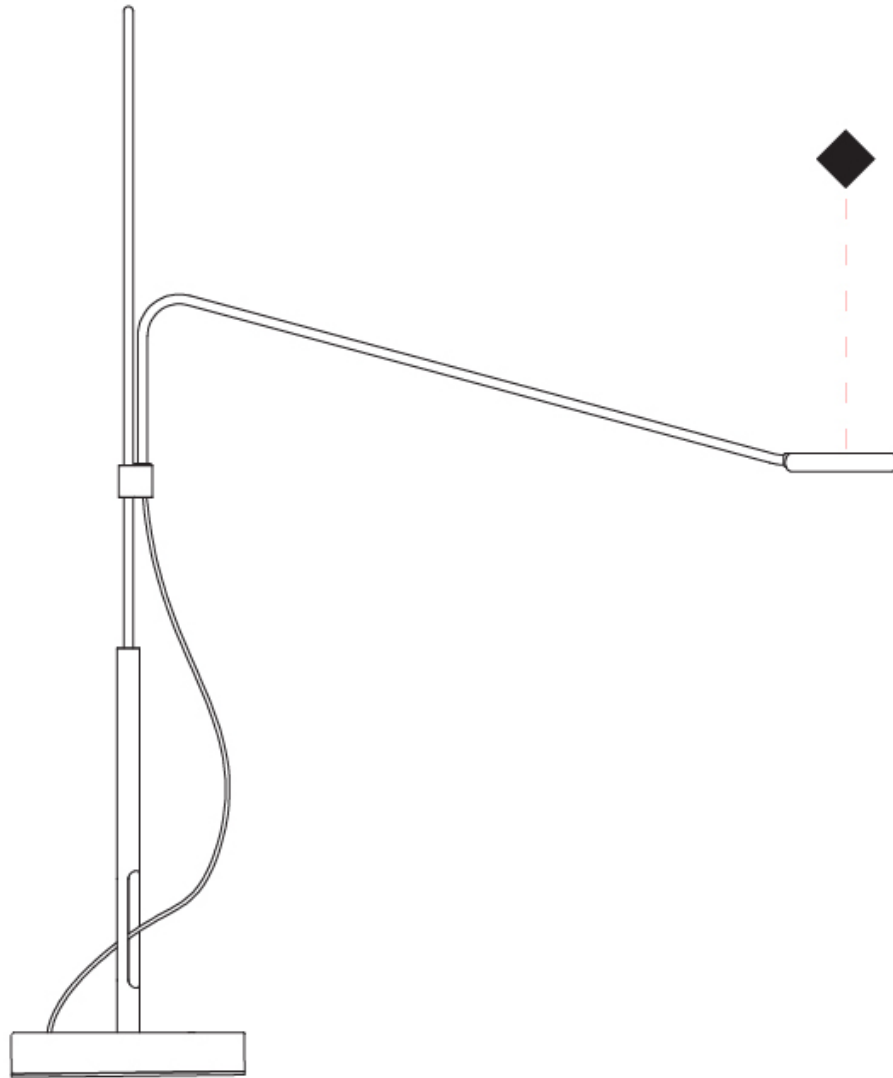

TECLA PORTABLE

D44014-

PROJECT _____

TYPE _____

SPECIFIER _____

QUANTITY _____

DATE _____

D