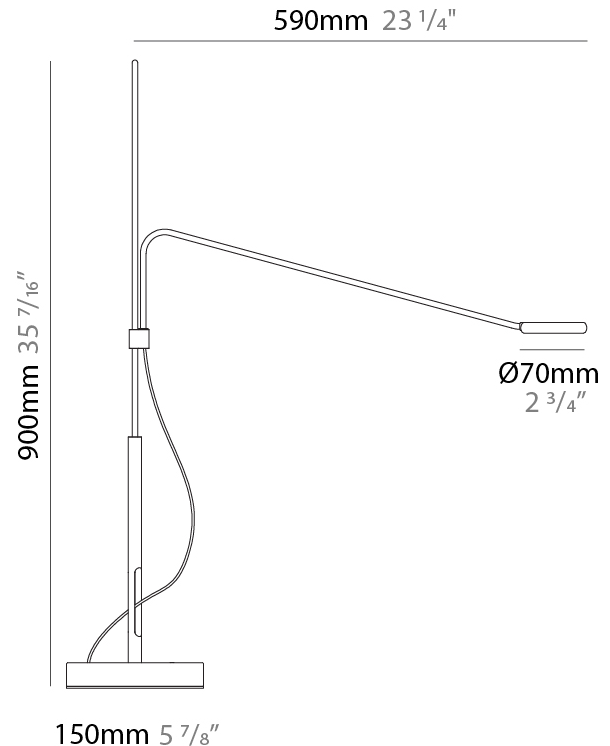

PROJECT
TYPE
SPECIFIER
QUANTITY
DATE

TECLA PORTABLE

D44015- -
base number   Color   Finish
                         Temperature   Options

1. To build a product code in our configurator select the specify button on the base model # product page
2. To build a manual product code on this datasheet choose from the options listed below in blue font and add the suffix to the base model #

GENERAL

Series: Tecla
Partner: Icone
Division: Design
Installation: Portable
Product Type: Table
Mounting Location: Table
Light Distribution: Adjustable

PHYSICAL

Shape: Abstract
Length (mm): 590
Length (in): 23 1/4
Height (mm): 900
Height (in): 35 7/16
Fixture Finish: WHI / BLK
Fixture Material: Metal

ELECTRICAL

Lamp Type: LED
Input Wattage (W): 5
Dimming: In-Line Dimming
Control Gear: Optical Sensor
Driver Location: Inline Transformer Plug
Input Voltage (V): 120
Output Voltage (V): 24

LED

Number of LEDs: 1
Color Temperature (°K): 2700 / 3000
Nominal Lumen (lm): 536
CRI: >90 CRI
Lamp Life (hrs): 50000

OPTICAL

RATINGS AND CERTIFICATIONS

Certified By: Certified for North American Standards
IP rating: IP20