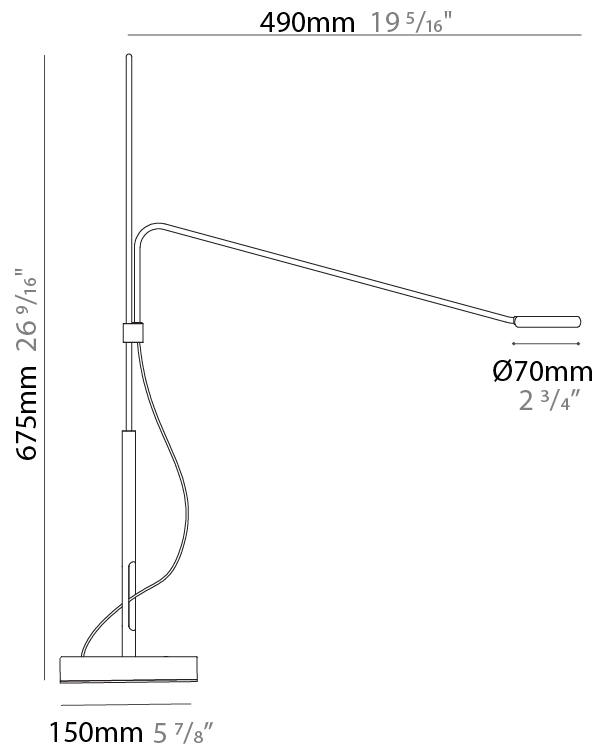

PROJECT
TYPE
SPECIFIER
QUANTITY
DATE

TECLA PORTABLE

D44016- -
base number   Color   Finish
                          Temperature   Options

1. To build a product code in our configurator select the specify button on the base model # product page
2. To build a manual product code on this datasheet choose from the options listed below in blue font and add the suffix to the base model #

GENERAL

Series: Tecla
Partner: Icone
Division: Design
Installation: Portable
Product Type: Table
Mounting Location: Table
Light Distribution: Adjustable

PHYSICAL

Shape: Abstract
Length (mm): 490
Length (in): 19 5/16
Height (mm): 675
Height (in): 26 9/16
Fixture Finish: WHI / BLK
Fixture Material: Metal

ELECTRICAL

Lamp Type: LED
Input Wattage (W): 5
Dimming: In-Line Dimming
Control Gear: Optical Sensor
Driver Location: Inline Transformer Plug
Input Voltage (V): 120
Output Voltage (V): 24

LED

Number of LEDs: 1
Color Temperature (°K): 2700 / 3000
Nominal Lumen (lm): 536
CRI: >90 CRI
Lamp Life (hrs): 50000

OPTICAL

RATINGS AND CERTIFICATIONS

Certified By: Certified for North American Standards
IP rating: IP20