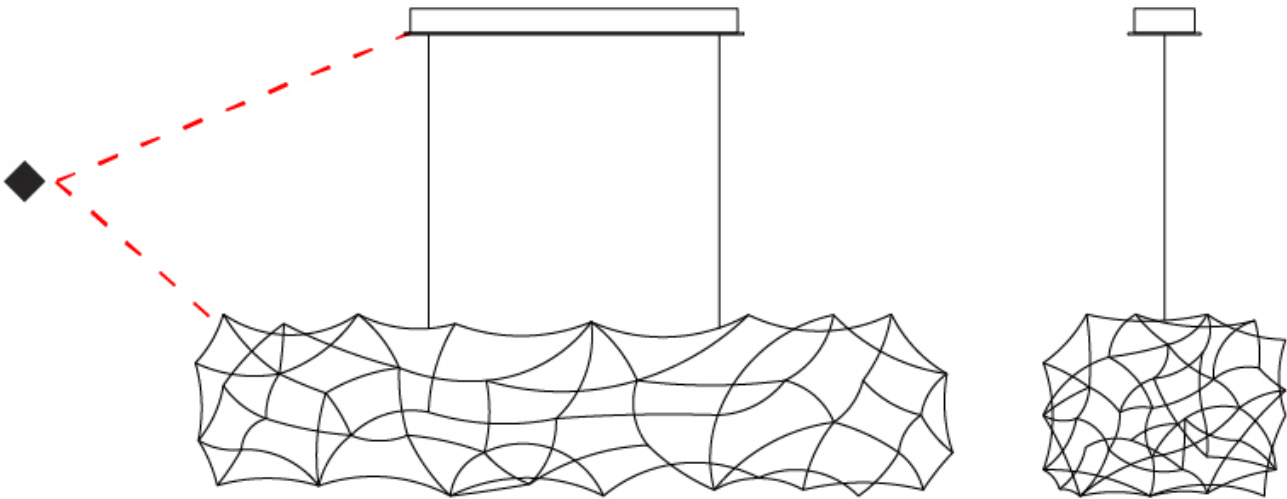

TESS SUSPENSION

D101929-

PROJECT _____

TYPE _____

SPECIFIER _____

QUANTITY _____

DATE _____

D