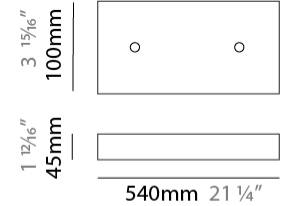

TESS SUSPENSION

D101929- -

base number   Color   Finish
Temperature   Options

1. To build a product code in our configurator select the specify button on the base model # product page
2. To build a manual product code on this datasheet choose from the options listed below in blue font and add the suffix to the base model #

GENERAL

Series: Tess
Brand: Quasar
Division: Design
Mounting Type: Suspension
Mounting Location: Ceiling
Subcategory: Ambient

PHYSICAL

Shape: Abstract
Length (mm): 1250
Length (in): 49 ³/₁₆"
Width (mm): 400
Width (in): 15 ³/₄"
Height (mm): 300
Height (in): 11 ¹³/₁₆"
Max. Overall Height (mm): 2300
Max. Overall Height (in): 90 ⁹/₁₆"
Light Distribution: Omnidirectional
Weight (kg): 4
Weight (lbs): 8.8
[Fixture Finish: NIC / BRA / BBR](#)
Fixture Material: Metal
Cable Details: 2000mm Cable

ELECTRICAL

Lamp Type: LED
Input Wattage (W): 19.2
Dimming: Non-Dimming / Phase Dimming (120vac Only)
Driver Included: Yes
Driver Location: Integrated
Driver Type: Constant Voltage - Universal
Driver Class: Class 2
Input Voltage (V): 120 - 277
Output Voltage (V): 12
Upon Request: (Not included - see components) Integral: 0-10Vdc dimming

LED

Number of LEDs: 32
[Color Temperature (°K): 2400 / 2800](#)
Max. Delivered Lumen (lm): 960 (2800K)
CRI: >90 CRI
Lamp Life (hrs): 50000

OPTICAL

RATINGS AND CERTIFICATIONS

Certified By: Certified for North American Standards
IP rating: IP20