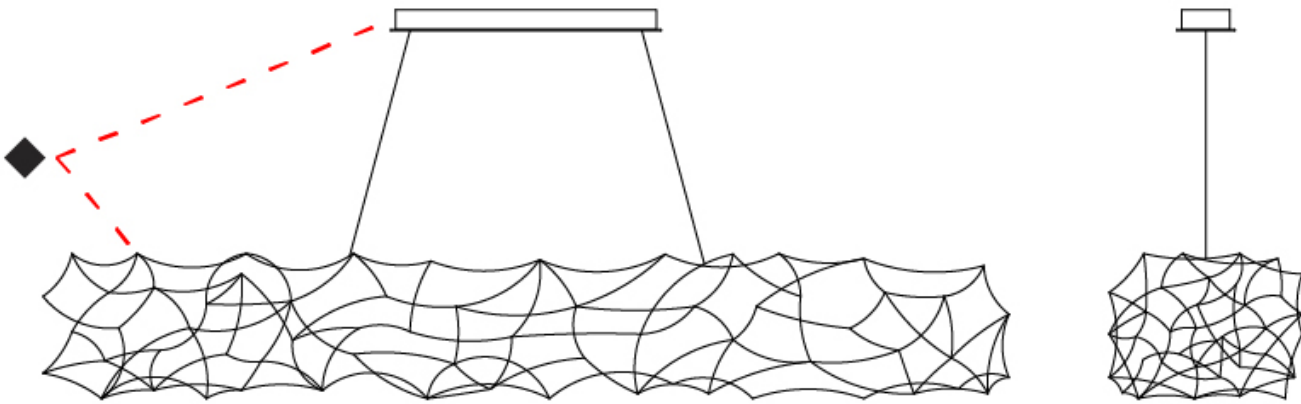

TESS SUSPENSION

D101933-

PROJECT	_____
TYPE	_____
SPECIFIER	_____
QUANTITY	_____
DATE	_____

D