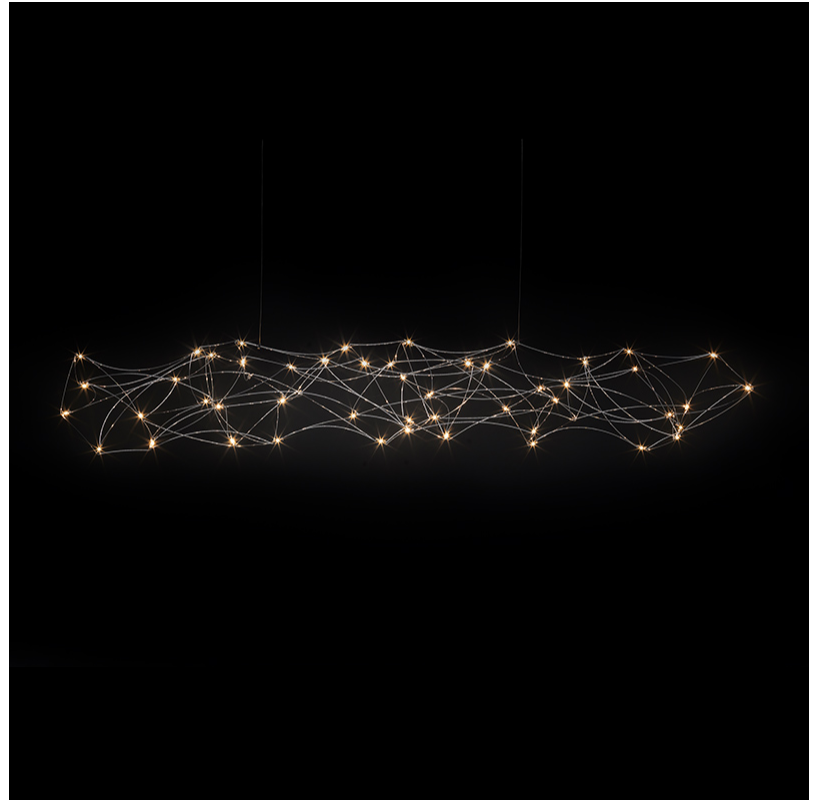

TESS SUSPENSION

D101931- -

base number   Color   Finish
Temperature   Options

1. To build a product code in our configurator select the specify button on the base model # product page
2. To build a manual product code on this datasheet choose from the options listed below in blue font and add the suffix to the base model #

GENERAL

Series: Tess
Brand: Quasar
Division: Design
Mounting Type: Suspension
Mounting Location: Ceiling
Subcategory: Ambient

PHYSICAL

Shape: Abstract
Length (mm): 1800
Length (in): 70 ⁷/₈
Width (mm): 400
Width (in): 15 ³/₄
Height (mm): 300
Height (in): 11 ¹³/₁₆
Max. Overall Height (mm): 2300
Max. Overall Height (in): 90 ⁹/₁₆
Light Distribution: Omnidirectional
Weight (kg): 4
Weight (lbs): 8.8
Fixture Finish: [NIC / BRA / BBR](#)
Fixture Material: Metal
Cable Details: 2000mm Cable

ELECTRICAL

Lamp Type: LED
Input Wattage (W): 27.6
Dimming: Non-Dimming / Phase Dimming (120Vac only) / 0-10V Dimming
Driver Included: Yes
Driver Location: Integrated
Driver Type: Constant Voltage - Universal
Driver Class: Class 2
Input Voltage (V): 120 - 277
Output Voltage (V): 12

LED

Number of LEDs: 46
Color Temperature (°K): [2400 / 2800](#)
Max. Delivered Lumen (lm): 1380 (2800K)
CRI: >90 CRI
Lamp Life (hrs): 50000

OPTICAL

RATINGS AND CERTIFICATIONS

Certified By: Certified for North American Standards
IP rating: IP20