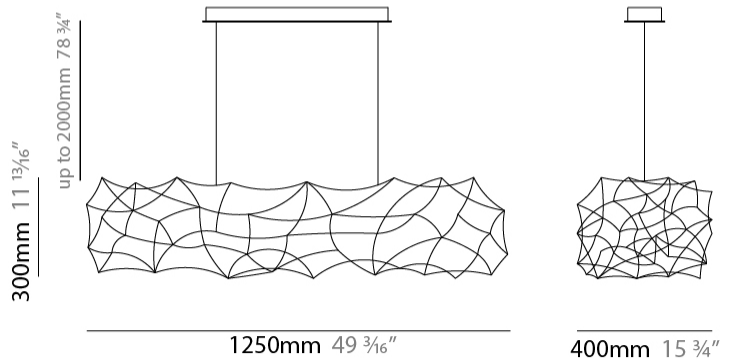

TESS SUSPENSION

D101929- -

base number   Color   Finish
Temperature   Options

1. To build a product code in our configurator select the specify button on the base model # product page
2. To build a manual product code on this datasheet choose from the options listed below in blue font and add the suffix to the base model #

GENERAL

Series: Tess
Brand: Quasar
Division: Design
Mounting Type: Suspension
Mounting Location: Ceiling
Subcategory: Ambient

PHYSICAL

Shape: Abstract
Length (mm): 1250
Length (in): 49 ³/₁₆"
Width (mm): 400
Width (in): 15 ³/₄"
Height (mm): 300
Height (in): 11 ¹³/₁₆"
Max. Overall Height (mm): 2300
Max. Overall Height (in): 90 ⁹/₁₆"
Light Distribution: Omnidirectional
Weight (kg): 4
Weight (lbs): 8.8
[Fixture Finish: NIC / BRA / BBR](#)
Fixture Material: Metal
Cable Details: 2000mm Cable

ELECTRICAL

Lamp Type: LED
Input Wattage (W): 19.2
Dimming: Non-Dimming / Phase Dimming (120vac Only)
Driver Included: Yes
Driver Location: Integrated
Driver Type: Constant Voltage - Universal
Driver Class: Class 2
Input Voltage (V): 120 - 277
Output Voltage (V): 12
Upon Request: (Not included - see components) Integral: 0-10Vdc dimming

LED

Number of LEDs: 32
[Color Temperature (°K): 2400 / 2800](#)
Max. Delivered Lumen (lm): 960 (2800K)
CRI: >90 CRI
Lamp Life (hrs): 50000

OPTICAL

RATINGS AND CERTIFICATIONS

Certified By: Certified for North American Standards
IP rating: IP20