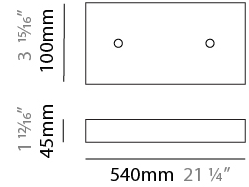

TESS SUSPENSION

D101931- -

base number   Color   Finish
Temperature   Options

1. To build a product code in our configurator select the specify button on the base model # product page
2. To build a manual product code on this datasheet choose from the options listed below in blue font and add the suffix to the base model #

GENERAL

Series: Tess
Brand: Quasar
Division: Design
Mounting Type: Suspension
Mounting Location: Ceiling
Subcategory: Ambient

PHYSICAL

Shape: Abstract
Length (mm): 1800
Length (in): 70 ⁷/₈
Width (mm): 400
Width (in): 15 ³/₄
Height (mm): 300
Height (in): 11 ¹³/₁₆
Max. Overall Height (mm): 2300
Max. Overall Height (in): 90 ⁹/₁₆
Light Distribution: Omnidirectional
Weight (kg): 4
Weight (lbs): 8.8
Fixture Finish: [NIC / BRA / BBR](#)
Fixture Material: Metal
Cable Details: 2000mm Cable

ELECTRICAL

Lamp Type: LED
Input Wattage (W): 27.6
Dimming: Non-Dimming / Phase Dimming (120Vac only) / 0-10V Dimming
Driver Included: Yes
Driver Location: Integrated
Driver Type: Constant Voltage - Universal
Driver Class: Class 2
Input Voltage (V): 120 - 277
Output Voltage (V): 12

LED

Number of LEDs: 46
Color Temperature (°K): [2400 / 2800](#)
Max. Delivered Lumen (lm): 1380 (2800K)
CRI: >90 CRI
Lamp Life (hrs): 50000

OPTICAL

RATINGS AND CERTIFICATIONS

Certified By: Certified for North American Standards
IP rating: IP20