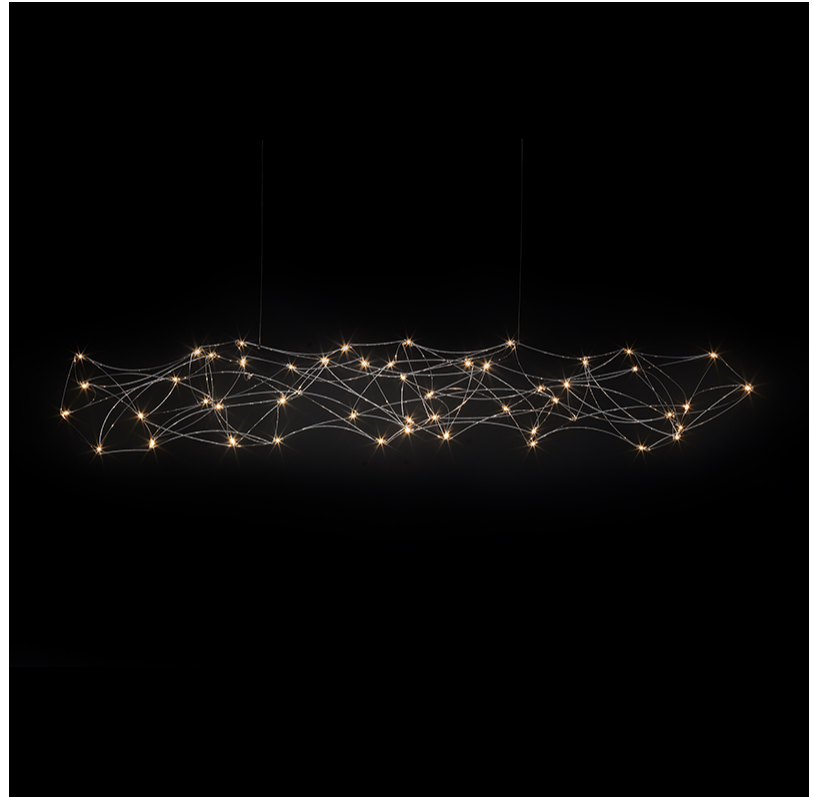

TESS SUSPENSION

D101933-

base number   Color   Finish
Temperature   Options

1. To build a product code in our configurator select the specify button on the base model # product page
2. To build a manual product code on this datasheet choose from the options listed below in blue font and add the suffix to the base model #

GENERAL

Series: Tess
Brand: Quasar
Division: Design
Mounting Type: Suspension
Mounting Location: Ceiling
Subcategory: Ambient

PHYSICAL

Shape: Abstract
Length (mm): 2000
Length (in): 78 ¾
Width (mm): 400
Width (in): 15 ¾
Height (mm): 300
Height (in): 11 13/16
Max. Overall Height (mm): 2300
Max. Overall Height (in): 90 9/16
Light Distribution: Omnidirectional
Weight (kg): 4.5
Weight (lbs): 8.8
Fixture Finish: [NIC / BRA / BBR](#)
Fixture Material: Metal
Cable Details: 2000mm Cable

ELECTRICAL

Lamp Type: LED
Input Wattage (W): 30.6
Dimming: Non-Dimming / Phase Dimming (120Vac only) / 0-10V Dimming
Driver Included: Yes
Driver Location: Integrated
Driver Type: Constant Voltage - Universal
Driver Class: Class 2
Input Voltage (V): 120 - 277
Output Voltage (V): 12

LED

Number of LEDs: 51
Color Temperature (°K): [2400 / 2800](#)
Max. Delivered Lumen (lm): 1530 (2800K)
CRI: >90 CRI
Lamp Life (hrs): 50000

OPTICAL

RATINGS AND CERTIFICATIONS

Certified By: Certified for North American Standards
IP rating: IP20