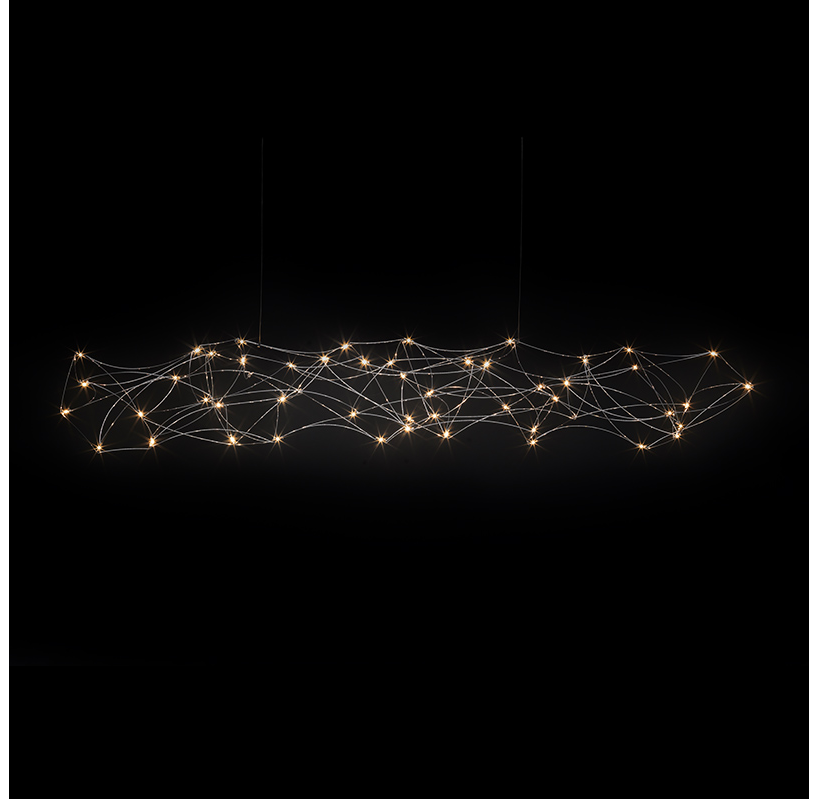

TESS SUSPENSION

D101929- -

base number   Color   Finish
Temperature   Options

1. To build a product code in our configurator select the specify button on the base model # product page
2. To build a manual product code on this datasheet choose from the options listed below in blue font and add the suffix to the base model #

GENERAL

Series: Tess
Brand: Quasar
Division: Design
Mounting Type: Suspension
Mounting Location: Ceiling
Subcategory: Ambient

PHYSICAL

Shape: Abstract
Length (mm): 1250
Length (in): 49 ³/₁₆"
Width (mm): 400
Width (in): 15 ³/₄"
Height (mm): 300
Height (in): 11 ¹³/₁₆"
Max. Overall Height (mm): 2300
Max. Overall Height (in): 90 ⁹/₁₆"
Light Distribution: Omnidirectional
Weight (kg): 4
Weight (lbs): 8.8
[Fixture Finish: NIC / BRA / BBR](#)
Fixture Material: Metal
Cable Details: 2000mm Cable

ELECTRICAL

Lamp Type: LED
Input Wattage (W): 19.2
Dimming: Non-Dimming / Phase Dimming (120vac Only)
Driver Included: Yes
Driver Location: Integrated
Driver Type: Constant Voltage - Universal
Driver Class: Class 2
Input Voltage (V): 120 - 277
Output Voltage (V): 12
Upon Request: (Not included - see components) Integral: 0-10Vdc dimming

LED

Number of LEDs: 32
[Color Temperature (°K): 2400 / 2800](#)
Max. Delivered Lumen (lm): 960 (2800K)
CRI: >90 CRI
Lamp Life (hrs): 50000

OPTICAL

RATINGS AND CERTIFICATIONS

Certified By: Certified for North American Standards
IP rating: IP20