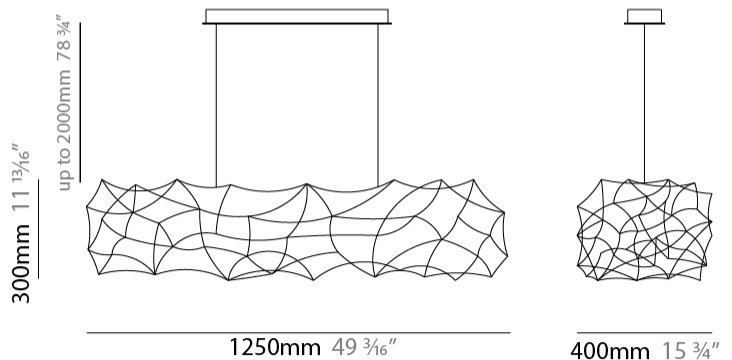

TESS SUSPENSION

D101929- -

base number   Color   Finish
Temperature   Options

1. To build a product code in our configurator select the specify button on the base model # product page
2. To build a manual product code on this datasheet choose from the options listed below in blue font and add the suffix to the base model #

GENERAL

Series: Tess
Brand: Quasar
Division: Design
Mounting Type: Suspension
Mounting Location: Ceiling
Subcategory: Ambient

PHYSICAL

Shape: Abstract
Length (mm): 1250
Length (in): 49 ³/₁₆"
Width (mm): 400
Width (in): 15 ³/₄"
Height (mm): 300
Height (in): 11 ¹³/₁₆"
Max. Overall Height (mm): 2300
Max. Overall Height (in): 90 ⁹/₁₆"
Light Distribution: Omnidirectional
Weight (kg): 4
Weight (lbs): 8.8
Fixture Finish: [NIC / BRA / BBR](#)
Fixture Material: Metal
Cable Details: 2000mm Cable

ELECTRICAL

Lamp Type: LED
Input Wattage (W): 19.2
Dimming: Non-Dimming / Phase Dimming (120vac Only)
Driver Included: Yes
Driver Location: Integrated
Driver Type: Constant Voltage - Universal
Driver Class: Class 2
Input Voltage (V): 120 - 277
Output Voltage (V): 12
Upon Request: (Not included - see components) Integral: 0-10Vdc dimming

LED

Number of LEDs: 32
Color Temperature (°K): [2400 / 2800](#)
Max. Delivered Lumen (lm): 960 (2800K)
CRI: >90 CRI
Lamp Life (hrs): 50000

OPTICAL

RATINGS AND CERTIFICATIONS

Certified By: Certified for North American Standards
IP rating: IP20