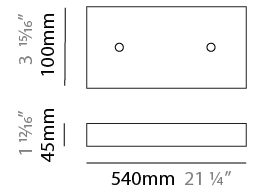

TESS SUSPENSION

D101931- -

base number   Color   Finish
Temperature   Options

1. To build a product code in our configurator select the specify button on the base model # product page
2. To build a manual product code on this datasheet choose from the options listed below in blue font and add the suffix to the base model #

GENERAL

Series: Tess
Brand: Quasar
Division: Design
Mounting Type: Suspension
Mounting Location: Ceiling
Subcategory: Ambient

PHYSICAL

Shape: Abstract
Length (mm): 1800
Length (in): 70 ⁷/₈
Width (mm): 400
Width (in): 15 ³/₄
Height (mm): 300
Height (in): 11 ¹³/₁₆
Max. Overall Height (mm): 2300
Max. Overall Height (in): 90 ⁹/₁₆
Light Distribution: Omnidirectional
Weight (kg): 4
Weight (lbs): 8.8
Fixture Finish: [NIC / BRA / BBR](#)
Fixture Material: Metal
Cable Details: 2000mm Cable

ELECTRICAL

Lamp Type: LED
Input Wattage (W): 27.6
Dimming: Non-Dimming / Phase Dimming (120Vac only) / 0-10V Dimming
Driver Included: Yes
Driver Location: Integrated
Driver Type: Constant Voltage - Universal
Driver Class: Class 2
Input Voltage (V): 120 - 277
Output Voltage (V): 12

LED

Number of LEDs: 46
Color Temperature (°K): [2400 / 2800](#)
Max. Delivered Lumen (lm): 1380 (2800K)
CRI: >90 CRI
Lamp Life (hrs): 50000

OPTICAL

RATINGS AND CERTIFICATIONS

Certified By: Certified for North American Standards
IP rating: IP20