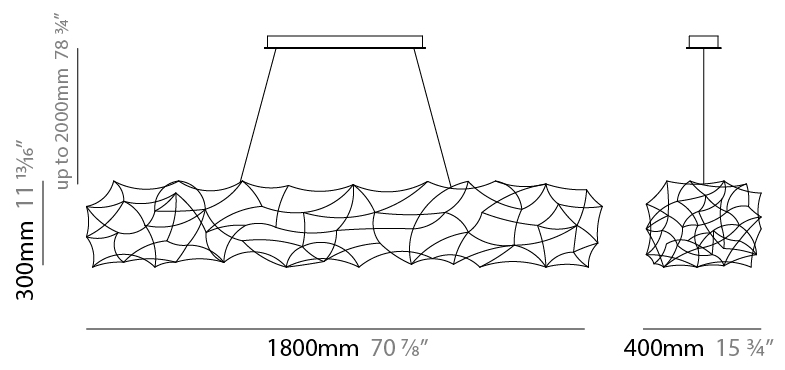

TESS SUSPENSION

D101931- -

base number   Color   Finish
Temperature   Options

1. To build a product code in our configurator select the specify button on the base model # product page
2. To build a manual product code on this datasheet choose from the options listed below in blue font and add the suffix to the base model #

GENERAL

Series: Tess
Brand: Quasar
Division: Design
Mounting Type: Suspension
Mounting Location: Ceiling
Subcategory: Ambient

PHYSICAL

Shape: Abstract
Length (mm): 1800
Length (in): 70 ⁷/₈
Width (mm): 400
Width (in): 15 ³/₄
Height (mm): 300
Height (in): 11 ¹³/₁₆
Max. Overall Height (mm): 2300
Max. Overall Height (in): 90 ⁹/₁₆
Light Distribution: Omnidirectional
Weight (kg): 4
Weight (lbs): 8.8
Fixture Finish: [NIC / BRA / BBR](#)
Fixture Material: Metal
Cable Details: 2000mm Cable

ELECTRICAL

Lamp Type: LED
Input Wattage (W): 27.6
Dimming: Non-Dimming / Phase Dimming (120Vac only) / 0-10V Dimming
Driver Included: Yes
Driver Location: Integrated
Driver Type: Constant Voltage - Universal
Driver Class: Class 2
Input Voltage (V): 120 - 277
Output Voltage (V): 12

LED

Number of LEDs: 46
Color Temperature (°K): [2400 / 2800](#)
Max. Delivered Lumen (lm): 1380 (2800K)
CRI: >90 CRI
Lamp Life (hrs): 50000

OPTICAL

RATINGS AND CERTIFICATIONS

Certified By: Certified for North American Standards
IP rating: IP20