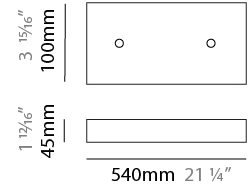

TESS SUSPENSION

D101931- -

base number   Color   Finish
Temperature   Options

1. To build a product code in our configurator select the specify button on the base model # product page
2. To build a manual product code on this datasheet choose from the options listed below in blue font and add the suffix to the base model #

GENERAL

Series: Tess
Partner: Quasar
Division: Design
Installation: Suspension
Product Type: Chandelier
Mounting Location: Ceiling

PHYSICAL

Shape: Abstract
Length (mm): 1800
Length (in): 70 ⁷/₈
Width (mm): 400
Width (in): 15 ³/₄
Height (mm): 300
Height (in): 11 ¹³/₁₆
Max. Overall Height (mm): 2300
Max. Overall Height (in): 90 ⁹/₁₆
Weight (kg): 4
Weight (lbs): 8.8
Fixture Finish: [NIC / BRA / BBR](#)
Fixture Material: Metal
Cable Details: 2000mm Cable

ELECTRICAL

Lamp Type: LED
Input Wattage (W): 27.6
Dimming: Non-Dimming / Phase Dimming (120Vac only) / 0-10V Dimming
Driver Included: Yes
Driver Location: Integrated
Driver Type: Constant Voltage - Universal
Driver Class: Class 2
Input Voltage (V): 120 - 277
Output Voltage (V): 12

LED

Number of LEDs: 46
Color Temperature (°K): [2400 / 2800](#)
Max. Delivered Lumen (lm): 1380 (2800K)
CRI: >90 CRI
Lamp Life (hrs): 50000

OPTICAL

RATINGS AND CERTIFICATIONS

Certified By: Certified for North American Standards
IP rating: IP20