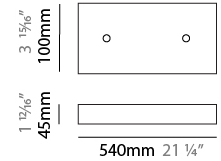

TESS SUSPENSION

D101933-

base number   Color   Finish
Temperature   Options

1. To build a product code in our configurator select the specify button on the base model # product page
2. To build a manual product code on this datasheet choose from the options listed below in blue font and add the suffix to the base model #

GENERAL

Series: Tess
Partner: Quasar
Division: Design
Installation: Suspension
Product Type: Chandelier
Mounting Location: Ceiling

PHYSICAL

Shape: Abstract
Length (mm): 2000
Length (in): 78 ¾
Width (mm): 400
Width (in): 15 ¾
Height (mm): 300
Height (in): 11 13/16
Max. Overall Height (mm): 2300
Max. Overall Height (in): 90 9/16
Weight (kg): 4.5
Weight (lbs): 8.8
Fixture Finish: [NIC / BRA / BBR](#)
Fixture Material: Metal
Cable Details: 2000mm Cable

ELECTRICAL

Lamp Type: LED
Input Wattage (W): 30.6
Dimming: Non-Dimming / Phase Dimming (120Vac only) / 0-10V Dimming
Driver Included: Yes
Driver Location: Integrated
Driver Type: Constant Voltage - Universal
Driver Class: Class 2
Input Voltage (V): 120 - 277
Output Voltage (V): 12

LED

Number of LEDs: 51
Color Temperature (°K): [2400 / 2800](#)
Max. Delivered Lumen (lm): 1530 (2800K)
CRI: >90 CRI
Lamp Life (hrs): 50000

OPTICAL

RATINGS AND CERTIFICATIONS

Certified By: Certified for North American Standards
IP rating: IP20