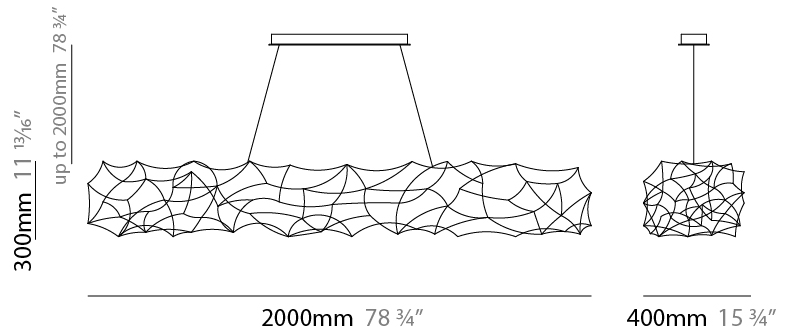

TESS SUSPENSION

D101934- _____ - _____

base number   Color   Finish
Temperature   Options

1. To build a product code in our configurator select the specify button on the base model # product page
2. To build a manual product code on this datasheet choose from the options listed below in blue font and add the suffix to the base model #

GENERAL

Series: Tess
Partner: Quasar
Division: Design
Installation: Suspension
Product Type: Chandelier
Mounting Location: Ceiling

PHYSICAL

Shape: Abstract
Length (mm): 2000
Length (in): 78 ¾
Width (mm): 400
Width (in): 15 ¾
Height (mm): 300
Height (in): 11 13/16
Max. Overall Height (mm): 2300
Max. Overall Height (in): 90 9/16
Weight (kg): 4.5
Weight (lbs): 8.8
Fixture Finish: [NIC / BRA / BBR](#)
Fixture Material: Metal
Cable Details: 2000mm Cable

ELECTRICAL

Number of Lamps: 1
Lamp Type: LED
Input Wattage (W): 30.6 + 3
Bulb Included: Bulb Included
Max. Wattage Per Lamp (W): 3
Lamp Base: GU10
Dimming: Non-Dimming / Phase Dimming (120Vac only) / 0-10V Dimming
Driver Included: Yes
Driver Location: Integrated
Driver Type: Constant Voltage - Universal
Driver Class: Class 2
Input Voltage (V): 120 - 277
Output Voltage (V): 12
Lamp Voltage (V): 12

LED

Number of LEDs: 51
Color Temperature (°K): [2400 / 2800](#)
Max. Delivered Lumen (lm): 1530 (2800K)
CRI: >90 CRI
Lamp Life (hrs): 50000

OPTICAL

RATINGS AND CERTIFICATIONS

Certified By: Certified for North American Standards
IP rating: IP20