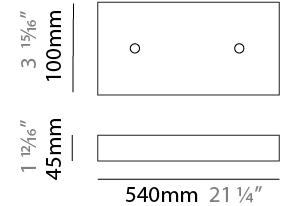

TESS SUSPENSION

D101930- -

base number   Color   Finish
Temperature   Options

1. To build a product code in our configurator select the specify button on the base model # product page
2. To build a manual product code on this datasheet choose from the options listed below in blue font and add the suffix to the base model #

GENERAL

Series: Tess
Partner: Quasar
Division: Design
Installation: Suspension
Product Type: Chandelier
Mounting Location: Ceiling

PHYSICAL

Shape: Abstract
Length (mm): 1250
Length (in): 49 ³/₁₆"
Width (mm): 400
Width (in): 15 ³/₄"
Height (mm): 300
Height (in): 11 ¹³/₁₆"
Max. Overall Height (mm): 2300
Max. Overall Height (in): 90 ⁹/₁₆"
Weight (kg): 4
Weight (lbs): 8.8
Fixture Finish: [NIC / BRA / BBR](#)
Fixture Material: Metal
Cable Details: 2000mm Cable

ELECTRICAL

Number of Lamps: 1
Lamp Type: LED
Input Wattage (W): 19.2 + 3
Bulb Included: Bulb Included
Max. Wattage Per Lamp (W): 3
Lamp Base: GU10
Dimming: Non-Dimming / Phase Dimming (120Vac only) / 0-10V Dimming
Driver Included: Yes
Driver Location: Integrated
Driver Type: Constant Voltage - Universal
Driver Class: Class 2
Input Voltage (V): 120 - 277
Output Voltage (V): 12
Lamp Voltage (V): 12

LED

Number of LEDs: 32
Color Temperature (°K): [2400 / 2800](#)
Max. Delivered Lumen (lm): 960 (2800K)
CRI: >90 CRI
Lamp Life (hrs): 50000

OPTICAL

RATINGS AND CERTIFICATIONS

Certified By: Certified for North American Standards
IP rating: IP20