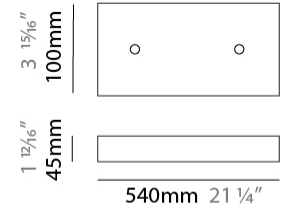

PROJECT	_____
TYPE	_____
SPECIFIER	_____
QUANTITY	_____
DATE	_____

TESS SUSPENSION

D101929- -

base number   Color   Finish
Temperature   Options

1. To build a product code in our configurator select the specify button on the base model # product page
2. To build a manual product code on this datasheet choose from the options listed below in blue font and add the suffix to the base model #

GENERAL

Series: Tess
Partner: Quasar
Division: Design
Installation: Suspension
Product Type: Chandelier
Mounting Location: Ceiling

PHYSICAL

Shape: Abstract
Length (mm): 1250
Length (in): 49 3/16
Width (mm): 400
Width (in): 15 3/4
Height (mm): 300
Height (in): 11 13/16
Max. Overall Height (mm): 2300
Max. Overall Height (in): 90 9/16
Weight (kg): 4
Weight (lbs): 8.8
Fixture Finish: [NIC / BRA / BBR](#)
Fixture Material: Metal
Cable Details: 2000mm Cable

ELECTRICAL

Lamp Type: LED
Input Wattage (W): 19.2
Dimming: Non-Dimming / Phase Dimming (120vac Only)
Driver Included: Yes
Driver Location: Integrated
Driver Type: Constant Voltage - Universal
Driver Class: Class 2
Input Voltage (V): 120 - 277
Output Voltage (V): 12
Upon Request: (Not included - see components) Integral: 0-10Vdc dimming

LED

Number of LEDs: 32
Color Temperature (°K): [2400 / 2800](#)
Max. Delivered Lumen (lm): 960 (2800K)
CRI: >90 CRI
Lamp Life (hrs): 50000

OPTICAL

RATINGS AND CERTIFICATIONS

Certified By: Certified for North American Standards
IP rating: IP20