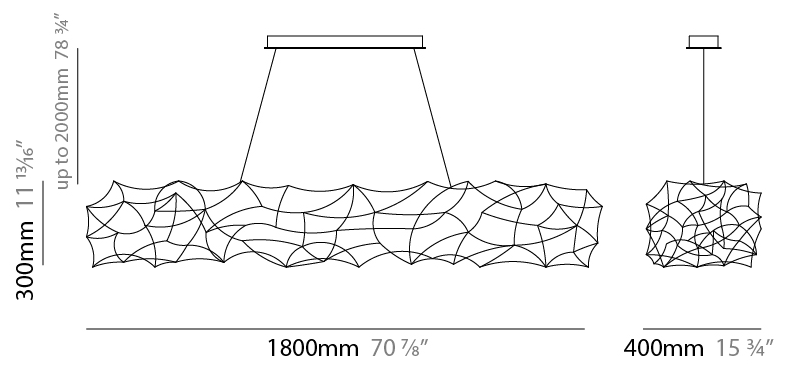

TESS SUSPENSION

D101932- -

base number   Color   Finish
Temperature   Options

1. To build a product code in our configurator select the specify button on the base model # product page
2. To build a manual product code on this datasheet choose from the options listed below in blue font and add the suffix to the base model #

GENERAL

Series: Tess
Partner: Quasar
Division: Design
Installation: Suspension
Product Type: Chandelier
Mounting Location: Ceiling

PHYSICAL

Shape: Abstract
Length (mm): 1800
Length (in): 70 ⁷/₈
Width (mm): 400
Width (in): 15 ³/₄
Height (mm): 300
Height (in): 11 ¹³/₁₆
Max. Overall Height (mm): 2300
Max. Overall Height (in): 90 ⁹/₁₆
Weight (kg): 4
Weight (lbs): 8.8
Fixture Finish: [NIC / BRA / BBR](#)
Fixture Material: Metal
Cable Details: 2000mm Cable

ELECTRICAL

Number of Lamps: 1
Lamp Type: LED
Input Wattage (W): 27.6 + 3
Bulb Included: Bulb Included
Max. Wattage Per Lamp (W): 3
Lamp Base: GU10
Dimming: Non-Dimming / Phase Dimming (120Vac only) / 0-10V Dimming
Driver Included: Yes
Driver Location: Integrated
Driver Type: Constant Voltage - Universal
Driver Class: Class 2
Input Voltage (V): 120 - 277
Output Voltage (V): 12
Lamp Voltage (V): 12

LED

Number of LEDs: 46
Color Temperature (°K): [2400 / 2800](#)
Max. Delivered Lumen (lm): 1380 (2800K)
CRI: >90 CRI
Lamp Life (hrs): 50000

OPTICAL

RATINGS AND CERTIFICATIONS

Certified By: Certified for North American Standards
IP rating: IP20