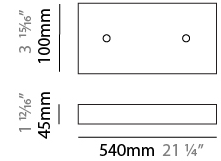

TESS SUSPENSION

D101934- _____ - _____

base number   Color   Finish
Temperature   Options

1. To build a product code in our configurator select the specify button on the base model # product page
2. To build a manual product code on this datasheet choose from the options listed below in blue font and add the suffix to the base model #

GENERAL

Series: Tess
Partner: Quasar
Division: Design
Installation: Suspension
Product Type: Chandelier
Mounting Location: Ceiling

PHYSICAL

Shape: Abstract
Length (mm): 2000
Length (in): 78 ¾
Width (mm): 400
Width (in): 15 ¾
Height (mm): 300
Height (in): 11 13/16
Max. Overall Height (mm): 2300
Max. Overall Height (in): 90 9/16
Weight (kg): 4.5
Weight (lbs): 8.8
Fixture Finish: [NIC / BRA / BBR](#)
Fixture Material: Metal
Cable Details: 2000mm Cable

ELECTRICAL

Number of Lamps: 1
Lamp Type: LED
Input Wattage (W): 30.6 + 3
Bulb Included: Bulb Included
Max. Wattage Per Lamp (W): 3
Lamp Base: GU10
Dimming: Non-Dimming / Phase Dimming (120Vac only) / 0-10V Dimming
Driver Included: Yes
Driver Location: Integrated
Driver Type: Constant Voltage - Universal
Driver Class: Class 2
Input Voltage (V): 120 - 277
Output Voltage (V): 12
Lamp Voltage (V): 12

LED

Number of LEDs: 51
Color Temperature (°K): [2400 / 2800](#)
Max. Delivered Lumen (lm): 1530 (2800K)
CRI: >90 CRI
Lamp Life (hrs): 50000

OPTICAL

RATINGS AND CERTIFICATIONS

Certified By: Certified for North American Standards
IP rating: IP20