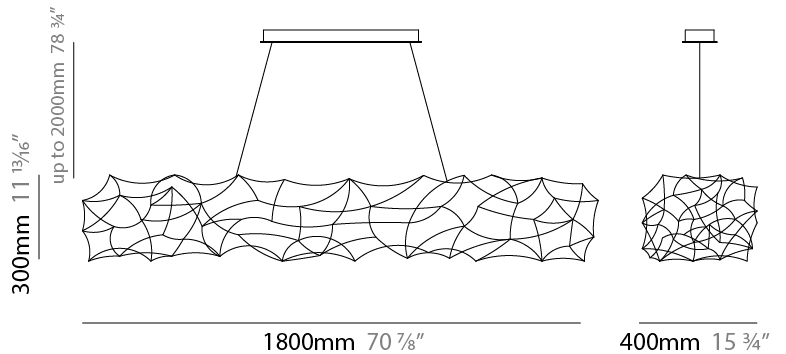

TESS SUSPENSION

D101931- -

base number   Color   Finish
Temperature   Options

1. To build a product code in our configurator select the specify button on the base model # product page
2. To build a manual product code on this datasheet choose from the options listed below in blue font and add the suffix to the base model #

GENERAL

Series: Tess
Partner: Quasar
Division: Design
Installation: Suspension
Product Type: Chandelier
Mounting Location: Ceiling

PHYSICAL

Shape: Abstract
Length (mm): 1800
Length (in): 70 ⁷/₈
Width (mm): 400
Width (in): 15 ³/₄
Height (mm): 300
Height (in): 11 ¹³/₁₆
Max. Overall Height (mm): 2300
Max. Overall Height (in): 90 ⁹/₁₆
Weight (kg): 4
Weight (lbs): 8.8
Fixture Finish: [NIC / BRA / BBR](#)
Fixture Material: Metal
Cable Details: 2000mm Cable

ELECTRICAL

Lamp Type: LED
Input Wattage (W): 27.6
Dimming: Non-Dimming / Phase Dimming (120Vac only) / 0-10V Dimming
Driver Included: Yes
Driver Location: Integrated
Driver Type: Constant Voltage - Universal
Driver Class: Class 2
Input Voltage (V): 120 - 277
Output Voltage (V): 12

LED

Number of LEDs: 46
Color Temperature (°K): [2400 / 2800](#)
Max. Delivered Lumen (lm): 1380 (2800K)
CRI: >90 CRI
Lamp Life (hrs): 50000

OPTICAL

RATINGS AND CERTIFICATIONS

Certified By: Certified for North American Standards
IP rating: IP20