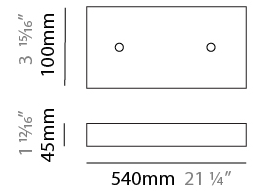

TESS SUSPENSION

D101932- -

base number   Color   Finish
Temperature   Options

1. To build a product code in our configurator select the specify button on the base model # product page
2. To build a manual product code on this datasheet choose from the options listed below in blue font and add the suffix to the base model #

GENERAL

Series: Tess
Partner: Quasar
Division: Design
Installation: Suspension
Product Type: Chandelier
Mounting Location: Ceiling

PHYSICAL

Shape: Abstract
Length (mm): 1800
Length (in): 70 ⁷/₈
Width (mm): 400
Width (in): 15 ³/₄
Height (mm): 300
Height (in): 11 ¹³/₁₆
Max. Overall Height (mm): 2300
Max. Overall Height (in): 90 ⁹/₁₆
Weight (kg): 4
Weight (lbs): 8.8
Fixture Finish: [NIC / BRA / BBR](#)
Fixture Material: Metal
Cable Details: 2000mm Cable

ELECTRICAL

Number of Lamps: 1
Lamp Type: LED
Input Wattage (W): 27.6 + 3
Bulb Included: Bulb Included
Max. Wattage Per Lamp (W): 3
Lamp Base: GU10
Dimming: Non-Dimming / Phase Dimming (120Vac only) / 0-10V Dimming
Driver Included: Yes
Driver Location: Integrated
Driver Type: Constant Voltage - Universal
Driver Class: Class 2
Input Voltage (V): 120 - 277
Output Voltage (V): 12
Lamp Voltage (V): 12

LED

Number of LEDs: 46
Color Temperature (°K): [2400 / 2800](#)
Max. Delivered Lumen (lm): 1380 (2800K)
CRI: >90 CRI
Lamp Life (hrs): 50000

OPTICAL

RATINGS AND CERTIFICATIONS

Certified By: Certified for North American Standards
IP rating: IP20