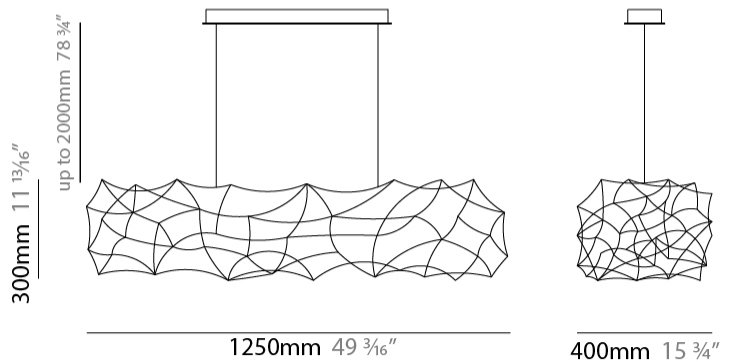

PROJECT	_____
TYPE	_____
SPECIFIER	_____
QUANTITY	_____
DATE	_____

TESS SUSPENSION

D101929- -

base number   Color   Finish
Temperature   Options

1. To build a product code in our configurator select the specify button on the base model # product page
2. To build a manual product code on this datasheet choose from the options listed below in blue font and add the suffix to the base model #

GENERAL

Series: Tess
Partner: Quasar
Division: Design
Installation: Suspension
Product Type: Chandelier
Mounting Location: Ceiling

PHYSICAL

Shape: Abstract
Length (mm): 1250
Length (in): 49 3/16
Width (mm): 400
Width (in): 15 3/4
Height (mm): 300
Height (in): 11 13/16
Max. Overall Height (mm): 2300
Max. Overall Height (in): 90 9/16
Weight (kg): 4
Weight (lbs): 8.8
Fixture Finish: [NIC / BRA / BBR](#)
Fixture Material: Metal
Cable Details: 2000mm Cable

ELECTRICAL

Lamp Type: LED
Input Wattage (W): 19.2
Dimming: Non-Dimming / Phase Dimming (120vac Only)
Driver Included: Yes
Driver Location: Integrated
Driver Type: Constant Voltage - Universal
Driver Class: Class 2
Input Voltage (V): 120 - 277
Output Voltage (V): 12
Upon Request: (Not included - see components) Integral: 0-10Vdc dimming

LED

Number of LEDs: 32
Color Temperature (°K): [2400 / 2800](#)
Max. Delivered Lumen (lm): 960 (2800K)
CRI: >90 CRI
Lamp Life (hrs): 50000

OPTICAL

RATINGS AND CERTIFICATIONS

Certified By: Certified for North American Standards
IP rating: IP20