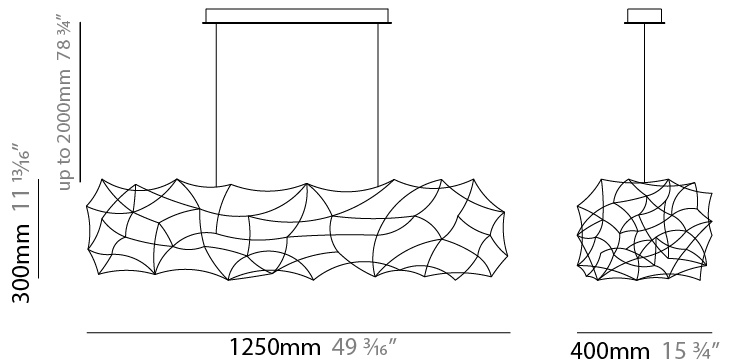

TESS SUSPENSION

D101930- -

base number   Color   Finish
Temperature   Options

1. To build a product code in our configurator select the specify button on the base model # product page
2. To build a manual product code on this datasheet choose from the options listed below in blue font and add the suffix to the base model #

GENERAL

Series: Tess
Partner: Quasar
Division: Design
Installation: Suspension
Product Type: Chandelier
Mounting Location: Ceiling

PHYSICAL

Shape: Abstract
Length (mm): 1250
Length (in): 49 ³/₁₆"
Width (mm): 400
Width (in): 15 ³/₄"
Height (mm): 300
Height (in): 11 ¹³/₁₆"
Max. Overall Height (mm): 2300
Max. Overall Height (in): 90 ⁹/₁₆"
Weight (kg): 4
Weight (lbs): 8.8
Fixture Finish: [NIC / BRA / BBR](#)
Fixture Material: Metal
Cable Details: 2000mm Cable

ELECTRICAL

Number of Lamps: 1
Lamp Type: LED
Input Wattage (W): 19.2 + 3
Bulb Included: Bulb Included
Max. Wattage Per Lamp (W): 3
Lamp Base: GU10
Dimming: Non-Dimming / Phase Dimming (120Vac only) / 0-10V Dimming
Driver Included: Yes
Driver Location: Integrated
Driver Type: Constant Voltage - Universal
Driver Class: Class 2
Input Voltage (V): 120 - 277
Output Voltage (V): 12
Lamp Voltage (V): 12

LED

Number of LEDs: 32
Color Temperature (°K): [2400 / 2800](#)
Max. Delivered Lumen (lm): 960 (2800K)
CRI: >90 CRI
Lamp Life (hrs): 50000

OPTICAL

RATINGS AND CERTIFICATIONS

Certified By: Certified for North American Standards
IP rating: IP20