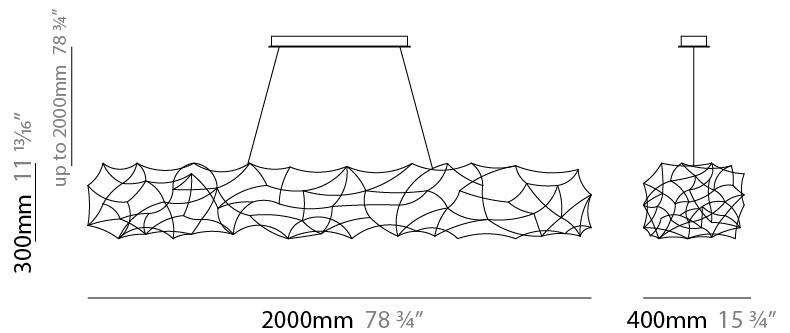

TESS SUSPENSION

D101933-

base number   Color   Finish
Temperature   Options

1. To build a product code in our configurator select the specify button on the base model # product page
2. To build a manual product code on this datasheet choose from the options listed below in blue font and add the suffix to the base model #

GENERAL

Series: Tess
Partner: Quasar
Division: Design
Installation: Suspension
Product Type: Chandelier
Mounting Location: Ceiling

PHYSICAL

Shape: Abstract
Length (mm): 2000
Length (in): 78 ¾
Width (mm): 400
Width (in): 15 ¾
Height (mm): 300
Height (in): 11 13/16
Max. Overall Height (mm): 2300
Max. Overall Height (in): 90 9/16
Weight (kg): 4.5
Weight (lbs): 8.8
Fixture Finish: [NIC / BRA / BBR](#)
Fixture Material: Metal
Cable Details: 2000mm Cable

ELECTRICAL

Lamp Type: LED
Input Wattage (W): 30.6
Dimming: Non-Dimming / Phase Dimming (120Vac only) / 0-10V Dimming
Driver Included: Yes
Driver Location: Integrated
Driver Type: Constant Voltage - Universal
Driver Class: Class 2
Input Voltage (V): 120 - 277
Output Voltage (V): 12

LED

Number of LEDs: 51
Color Temperature (°K): [2400 / 2800](#)
Max. Delivered Lumen (lm): 1530 (2800K)
CRI: >90 CRI
Lamp Life (hrs): 50000

OPTICAL

RATINGS AND CERTIFICATIONS

Certified By: Certified for North American Standards
IP rating: IP20