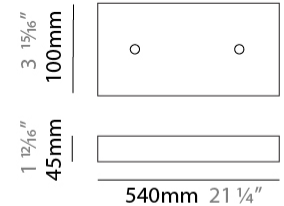

TESS SUSPENSION

D101929- -

base number   Color   Finish
Temperature   Options

1. To build a product code in our configurator select the specify button on the base model # product page
2. To build a manual product code on this datasheet choose from the options listed below in blue font and add the suffix to the base model #

GENERAL

Series: Tess
Brand: Quasar
Division: Design
Mounting Type: Suspension
Mounting Location: Ceiling
Subcategory: Ambient

PHYSICAL

Shape: Abstract
Length (mm): 1250
Length (in): 49 ³/₁₆"
Width (mm): 400
Width (in): 15 ³/₄"
Height (mm): 300
Height (in): 11 ¹³/₁₆"
Max. Overall Height (mm): 2300
Max. Overall Height (in): 90 ⁹/₁₆"
Light Distribution: Omnidirectional
Weight (kg): 4
Weight (lbs): 8.8
Fixture Finish: [NIC / BRA / BBR](#)
Fixture Material: Metal
Cable Details: 2000mm Cable

ELECTRICAL

Lamp Type: LED
Input Wattage (W): 19.2
Dimming: Non-Dimming / Phase Dimming (120vac Only)
Driver Included: Yes
Driver Location: Integrated
Driver Type: Constant Voltage - Universal
Driver Class: Class 2
Input Voltage (V): 120 - 277
Output Voltage (V): 12
Upon Request: (Not included - see components) Integral: 0-10Vdc dimming

LED

Number of LEDs: 32
Color Temperature (°K): [2400 / 2800](#)
Max. Delivered Lumen (lm): 960 (2800K)
CRI: >90 CRI
Lamp Life (hrs): 50000

OPTICAL

RATINGS AND CERTIFICATIONS

Certified By: Certified for North American Standards
IP rating: IP20