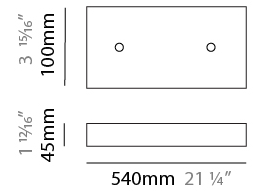

TESS SUSPENSION

D101931- _____ - _____

base number   Color   Finish
Temperature   Options

1. To build a product code in our configurator select the specify button on the base model # product page
2. To build a manual product code on this datasheet choose from the options listed below in blue font and add the suffix to the base model #

GENERAL

Series: Tess
Brand: Quasar
Division: Design
Mounting Type: Suspension
Mounting Location: Ceiling
Subcategory: Ambient

PHYSICAL

Shape: Abstract
Length (mm): 1800
Length (in): 70 ⁷/₈
Width (mm): 400
Width (in): 15 ³/₄
Height (mm): 300
Height (in): 11 ¹³/₁₆
Max. Overall Height (mm): 2300
Max. Overall Height (in): 90 ⁹/₁₆
Light Distribution: Omnidirectional
Weight (kg): 4
Weight (lbs): 8.8
Fixture Finish: [NIC / BRA / BBR](#)
Fixture Material: Metal
Cable Details: 2000mm Cable

ELECTRICAL

Lamp Type: LED
Input Wattage (W): 27.6
Dimming: Non-Dimming / Phase Dimming (120Vac only) / 0-10V Dimming
Driver Included: Yes
Driver Location: Integrated
Driver Type: Constant Voltage - Universal
Driver Class: Class 2
Input Voltage (V): 120 - 277
Output Voltage (V): 12

LED

Number of LEDs: 46
Color Temperature (°K): [2400 / 2800](#)
Max. Delivered Lumen (lm): 1380 (2800K)
CRI: >90 CRI
Lamp Life (hrs): 50000

OPTICAL

RATINGS AND CERTIFICATIONS

Certified By: Certified for North American Standards
IP rating: IP20