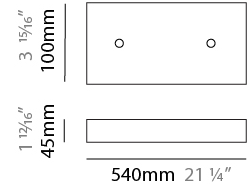

base number   Color   Finish
Temperature   Options

1. To build a product code in our configurator select the specify button on the base model # product page
2. To build a manual product code on this datasheet choose from the options listed below in blue font and add the suffix to the base model #

GENERAL

Series: Tess
Brand: Quasar
Division: Design
Mounting Type: Suspension
Mounting Location: Ceiling
Subcategory: Ambient

PHYSICAL

Shape: Abstract
Length (mm): 1800
Length (in): 70 ⁷/₈
Width (mm): 400
Width (in): 15 ³/₄
Height (mm): 300
Height (in): 11 ¹³/₁₆
Max. Overall Height (mm): 2300
Max. Overall Height (in): 90 ⁹/₁₆
Light Distribution: Direct / Indirect / Downlight
Weight (kg): 4
Weight (lbs): 8.8
Fixture Finish: [NIC](#) / [BRA](#) / [BBR](#)
Fixture Material: Metal
Cable Details: 2000mm Cable

ELECTRICAL

Number of Lamps: 1
Lamp Type: LED
Input Wattage (W): 27.6 + 3
Bulb Included: Bulb Included
Max. Wattage Per Lamp (W): 3
Lamp Base: GU10
Dimming: Non-Dimming / Phase Dimming (120Vac only) / 0-10V Dimming
Driver Included: Yes
Driver Location: Integrated
Driver Type: Constant Voltage - Universal
Driver Class: Class 2
Input Voltage (V): 120 - 277
Output Voltage (V): 12
Lamp Voltage (V): 12

LED

Number of LEDs: 46
Color Temperature (°K): [2400](#) / [2800](#)
Max. Delivered Lumen (lm): 1380 (2800K)
CRI: >90 CRI
Lamp Life (hrs): 50000

OPTICAL

RATINGS AND CERTIFICATIONS

Certified By: Certified for North American Standards
IP rating: IP20