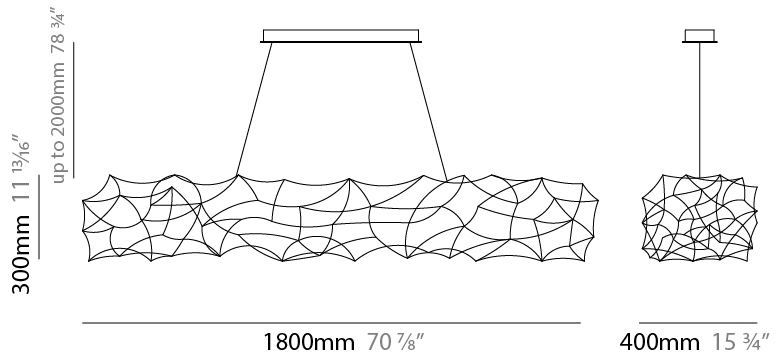

base number   Color   Finish
Temperature   Options

1. To build a product code in our configurator select the specify button on the base model # product page
2. To build a manual product code on this datasheet choose from the options listed below in blue font and add the suffix to the base model #

GENERAL

Series: Tess
Brand: Quasar
Division: Design
Mounting Type: Suspension
Mounting Location: Ceiling
Subcategory: Ambient

PHYSICAL

Shape: Abstract
Length (mm): 1800
Length (in): 70 ⁷/₈
Width (mm): 400
Width (in): 15 ³/₄
Height (mm): 300
Height (in): 11 ¹³/₁₆
Max. Overall Height (mm): 2300
Max. Overall Height (in): 90 ⁹/₁₆
Light Distribution: Direct / Indirect / Downlight
Weight (kg): 4
Weight (lbs): 8.8
Fixture Finish: [NIC](#) / [BRA](#) / [BBR](#)
Fixture Material: Metal
Cable Details: 2000mm Cable

ELECTRICAL

Number of Lamps: 1
Lamp Type: LED
Input Wattage (W): 27.6 + 3
Bulb Included: Bulb Included
Max. Wattage Per Lamp (W): 3
Lamp Base: GU10
Dimming: Non-Dimming / Phase Dimming (120Vac only) / 0-10V Dimming
Driver Included: Yes
Driver Location: Integrated
Driver Type: Constant Voltage - Universal
Driver Class: Class 2
Input Voltage (V): 120 - 277
Output Voltage (V): 12
Lamp Voltage (V): 12

LED

Number of LEDs: 46
Color Temperature (°K): [2400](#) / [2800](#)
Max. Delivered Lumen (lm): 1380 (2800K)
CRI: >90 CRI
Lamp Life (hrs): 50000

OPTICAL

RATINGS AND CERTIFICATIONS

Certified By: Certified for North American Standards
IP rating: IP20