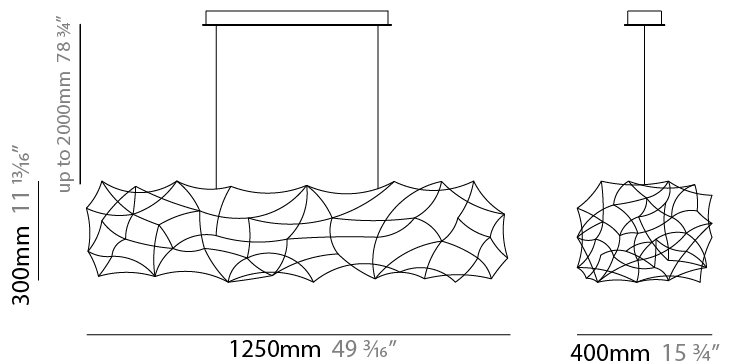

D101930-

base number   Color   Finish
Temperature   Options

1. To build a product code in our configurator select the specify button on the base model # product page
2. To build a manual product code on this datasheet choose from the options listed below in blue font and add the suffix to the base model #

GENERAL

Series: Tess
Brand: Quasar
Division: Design
Mounting Type: Suspension
Mounting Location: Ceiling
Subcategory: Ambient

PHYSICAL

Shape: Abstract
Length (mm): 1250
Length (in): 49 3/16
Width (mm): 400
Width (in): 15 3/4
Height (mm): 300
Height (in): 11 13/16
Max. Overall Height (mm): 2300
Max. Overall Height (in): 90 9/16
Light Distribution: Direct / Indirect / Downlight
Weight (kg): 4
Weight (lbs): 8.8
Fixture Finish: [NIC / BRA / BBR](#)
Fixture Material: Metal
Cable Details: 2000mm Cable

ELECTRICAL

Number of Lamps: 1
Lamp Type: LED
Input Wattage (W): 19.2 + 3
Bulb Included: Bulb Included
Max. Wattage Per Lamp (W): 3
Lamp Base: GU10
Dimming: Non-Dimming / Phase Dimming (120Vac only) / 0-10V Dimming
Driver Included: Yes
Driver Location: Integrated
Driver Type: Constant Voltage - Universal
Driver Class: Class 2
Input Voltage (V): 120 - 277
Output Voltage (V): 12
Lamp Voltage (V): 12

LED

Number of LEDs: 32
Color Temperature (°K): [2400 / 2800](#)
Max. Delivered Lumen (lm): 960 (2800K)
CRI: >90 CRI
Lamp Life (hrs): 50000

OPTICAL

RATINGS AND CERTIFICATIONS

Certified By: Certified for North American Standards
IP rating: IP20