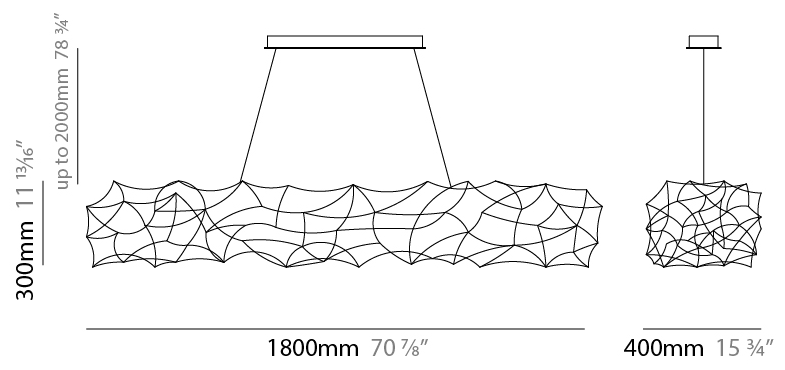

TESS SUSPENSION

D101931- _____ - _____

base number   Color   Finish
Temperature   Options

1. To build a product code in our configurator select the specify button on the base model # product page
2. To build a manual product code on this datasheet choose from the options listed below in blue font and add the suffix to the base model #

GENERAL

Series: Tess
Brand: Quasar
Division: Design
Mounting Type: Suspension
Mounting Location: Ceiling
Subcategory: Ambient

PHYSICAL

Shape: Abstract
Length (mm): 1800
Length (in): 70 ⁷/₈
Width (mm): 400
Width (in): 15 ³/₄
Height (mm): 300
Height (in): 11 ¹³/₁₆
Max. Overall Height (mm): 2300
Max. Overall Height (in): 90 ⁹/₁₆
Light Distribution: Omnidirectional
Weight (kg): 4
Weight (lbs): 8.8
Fixture Finish: [NIC / BRA / BBR](#)
Fixture Material: Metal
Cable Details: 2000mm Cable

ELECTRICAL

Lamp Type: LED
Input Wattage (W): 27.6
Dimming: Non-Dimming / Phase Dimming (120Vac only) / 0-10V Dimming
Driver Included: Yes
Driver Location: Integrated
Driver Type: Constant Voltage - Universal
Driver Class: Class 2
Input Voltage (V): 120 - 277
Output Voltage (V): 12

LED

Number of LEDs: 46
Color Temperature (°K): [2400 / 2800](#)
Max. Delivered Lumen (lm): 1380 (2800K)
CRI: >90 CRI
Lamp Life (hrs): 50000

OPTICAL

RATINGS AND CERTIFICATIONS

Certified By: Certified for North American Standards
IP rating: IP20