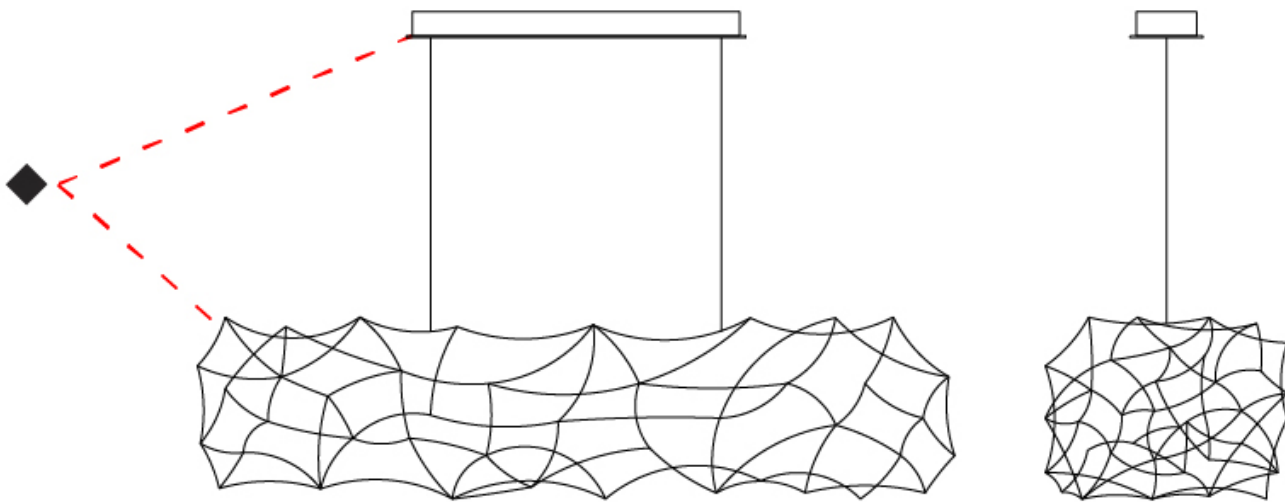

TESS SUSPENSION

D101929-

PROJECT	_____
TYPE	_____
SPECIFIER	_____
QUANTITY	_____
DATE	_____

D