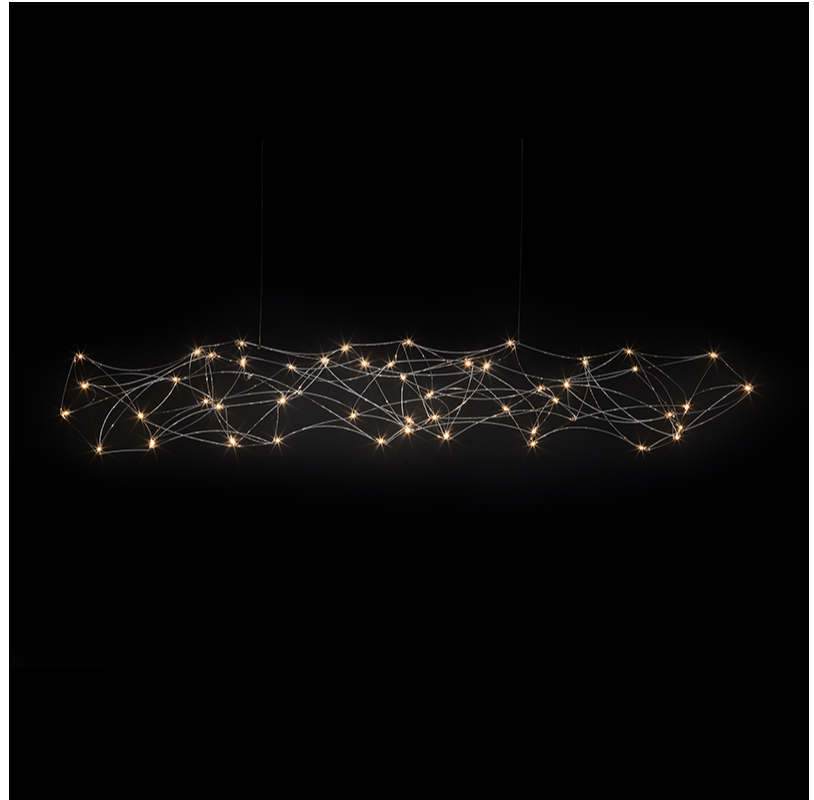

TESS SUSPENSION

D101931- _____ - _____

base number   Color   Finish
Temperature   Options

1. To build a product code in our configurator select the specify button on the base model # product page
2. To build a manual product code on this datasheet choose from the options listed below in blue font and add the suffix to the base model #

GENERAL

Series: Tess
Brand: Quasar
Division: Design
Mounting Type: Suspension
Mounting Location: Ceiling
Subcategory: Ambient

PHYSICAL

Shape: Abstract
Length (mm): 1800
Length (in): 70 ⁷/₈
Width (mm): 400
Width (in): 15 ³/₄
Height (mm): 300
Height (in): 11 ¹³/₁₆
Max. Overall Height (mm): 2300
Max. Overall Height (in): 90 ⁹/₁₆
Light Distribution: Omnidirectional
Weight (kg): 4
Weight (lbs): 8.8
Fixture Finish: [NIC / BRA / BBR](#)
Fixture Material: Metal
Cable Details: 2000mm Cable

ELECTRICAL

Lamp Type: LED
Input Wattage (W): 27.6
Dimming: Non-Dimming / Phase Dimming (120Vac only) / 0-10V Dimming
Driver Included: Yes
Driver Location: Integrated
Driver Type: Constant Voltage - Universal
Driver Class: Class 2
Input Voltage (V): 120 - 277
Output Voltage (V): 12

LED

Number of LEDs: 46
Color Temperature (°K): [2400 / 2800](#)
Max. Delivered Lumen (lm): 1380 (2800K)
CRI: >90 CRI
Lamp Life (hrs): 50000

OPTICAL

RATINGS AND CERTIFICATIONS

Certified By: Certified for North American Standards
IP rating: IP20