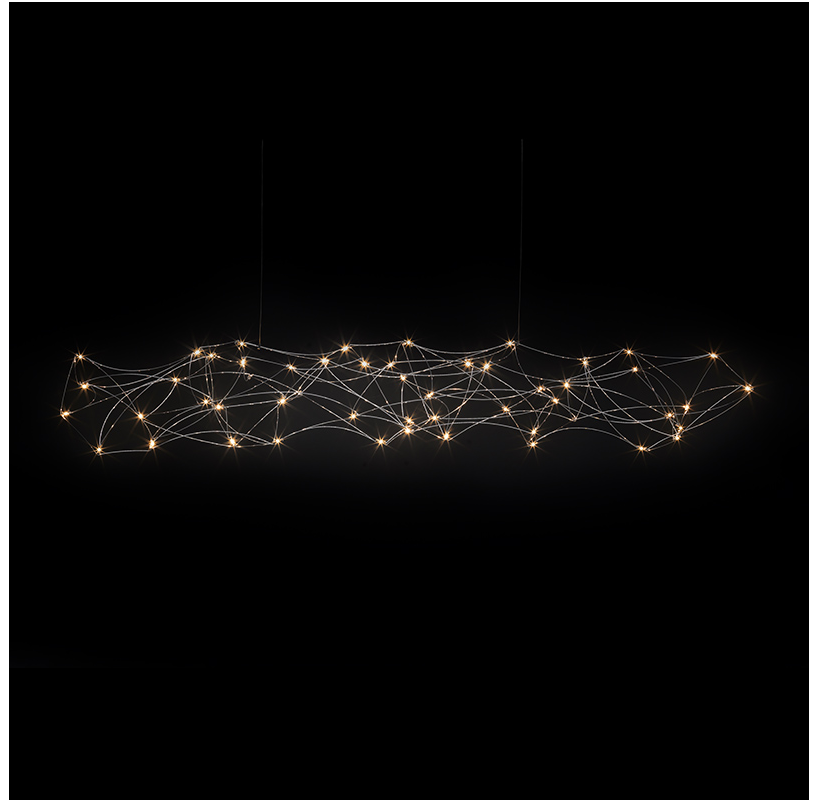

TESS SUSPENSION

D101929-

base number   Color   Finish
Temperature   Options

1. To build a product code in our configurator select the specify button on the base model # product page
2. To build a manual product code on this datasheet choose from the options listed below in blue font and add the suffix to the base model #

GENERAL

Series: Tess
Brand: Quasar
Division: Design
Mounting Type: Suspension
Mounting Location: Ceiling
Subcategory: Ambient

PHYSICAL

Shape: Abstract
Length (mm): 1250
Length (in): 49 ³/₁₆"
Width (mm): 400
Width (in): 15 ³/₄"
Height (mm): 300
Height (in): 11 ¹³/₁₆"
Max. Overall Height (mm): 2300
Max. Overall Height (in): 90 ⁹/₁₆"
Light Distribution: Omnidirectional
Weight (kg): 4
Weight (lbs): 8.8
Fixture Finish: [NIC / BRA / BBR](#)
Fixture Material: Metal
Cable Details: 2000mm Cable

ELECTRICAL

Lamp Type: LED
Input Wattage (W): 19.2
Dimming: Non-Dimming / Phase Dimming (120vac Only)
Driver Included: Yes
Driver Location: Integrated
Driver Type: Constant Voltage - Universal
Driver Class: Class 2
Input Voltage (V): 120 - 277
Output Voltage (V): 12
Upon Request: (Not included - see components) Integral: 0-10Vdc dimming

LED

Number of LEDs: 32
Color Temperature (°K): [2400 / 2800](#)
Max. Delivered Lumen (lm): 960 (2800K)
CRI: >90 CRI
Lamp Life (hrs): 50000

OPTICAL

RATINGS AND CERTIFICATIONS

Certified By: Certified for North American Standards
IP rating: IP20