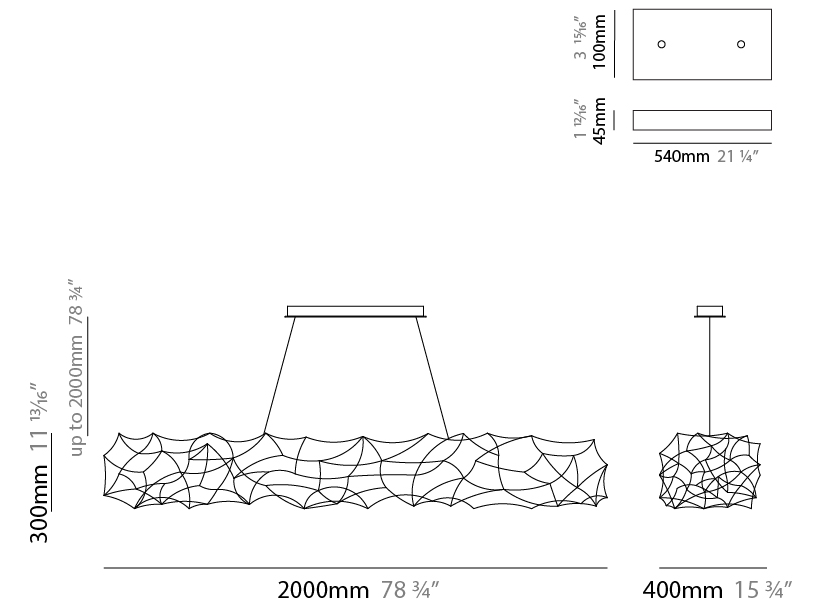

D101934- -

base number   Color   Finish
Temperature   Options

1. To build a product code in our configurator select the specify button on the base model # product page
2. To build a manual product code on this datasheet choose from the options listed below in blue font and add the suffix to the base model #

GENERAL

Series: Tess
Brand: Quasar
Division: Design
Mounting Type: Suspension
Mounting Location: Ceiling
Subcategory: Ambient

PHYSICAL

Shape: Abstract
Length (mm): 2000
Length (in): 78 ¾
Width (mm): 400
Width (in): 15 ¾
Height (mm): 300
Height (in): 11 13/16
Max. Overall Height (mm): 2300
Max. Overall Height (in): 90 9/16
Light Distribution: Direct / Indirect / Downlight
Weight (kg): 4.5
Weight (lbs): 8.8
Fixture Finish: [NIC / BRA / BBR](#)
Fixture Material: Metal
Cable Details: 2000mm Cable

ELECTRICAL

Number of Lamps: 1
Lamp Type: LED
Input Wattage (W): 30.6 + 3
Bulb Included: Bulb Included
Max. Wattage Per Lamp (W): 3
Lamp Base: GU10
Dimming: Non-Dimming / Phase Dimming (120Vac only) / 0-10V Dimming
Driver Included: Yes
Driver Location: Integrated
Driver Type: Constant Voltage - Universal
Driver Class: Class 2
Input Voltage (V): 120 - 277
Output Voltage (V): 12
Lamp Voltage (V): 12

LED

Number of LEDs: 51
Color Temperature (°K): [2400 / 2800](#)
Max. Delivered Lumen (lm): 1530 (2800K)
CRI: >90 CRI
Lamp Life (hrs): 50000

OPTICAL

RATINGS AND CERTIFICATIONS

Certified By: Certified for North American Standards
IP rating: IP20