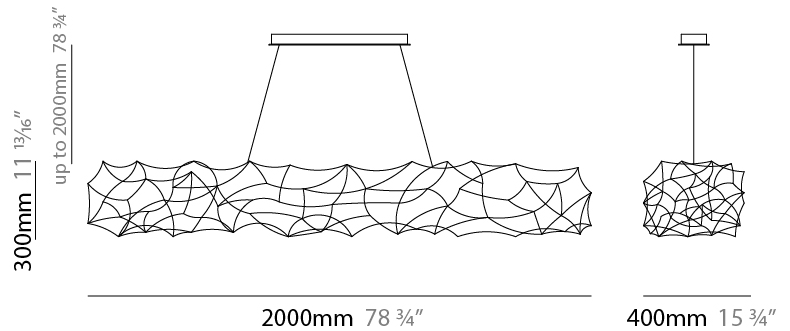

TESS SUSPENSION

D101933-

base number   Color   Finish
Temperature   Options

1. To build a product code in our configurator select the specify button on the base model # product page
2. To build a manual product code on this datasheet choose from the options listed below in blue font and add the suffix to the base model #

GENERAL

Series: Tess
Brand: Quasar
Division: Design
Mounting Type: Suspension
Mounting Location: Ceiling
Subcategory: Ambient

PHYSICAL

Shape: Abstract
Length (mm): 2000
Length (in): 78 ¾
Width (mm): 400
Width (in): 15 ¾
Height (mm): 300
Height (in): 11 13/16
Max. Overall Height (mm): 2300
Max. Overall Height (in): 90 9/16
Light Distribution: Omnidirectional
Weight (kg): 4.5
Weight (lbs): 8.8
Fixture Finish: [NIC / BRA / BBR](#)
Fixture Material: Metal
Cable Details: 2000mm Cable

ELECTRICAL

Lamp Type: LED
Input Wattage (W): 30.6
Dimming: Non-Dimming / Phase Dimming (120Vac only) / 0-10V Dimming
Driver Included: Yes
Driver Location: Integrated
Driver Type: Constant Voltage - Universal
Driver Class: Class 2
Input Voltage (V): 120 - 277
Output Voltage (V): 12

LED

Number of LEDs: 51
Color Temperature (°K): [2400 / 2800](#)
Max. Delivered Lumen (lm): 1530 (2800K)
CRI: >90 CRI
Lamp Life (hrs): 50000

OPTICAL

RATINGS AND CERTIFICATIONS

Certified By: Certified for North American Standards
IP rating: IP20