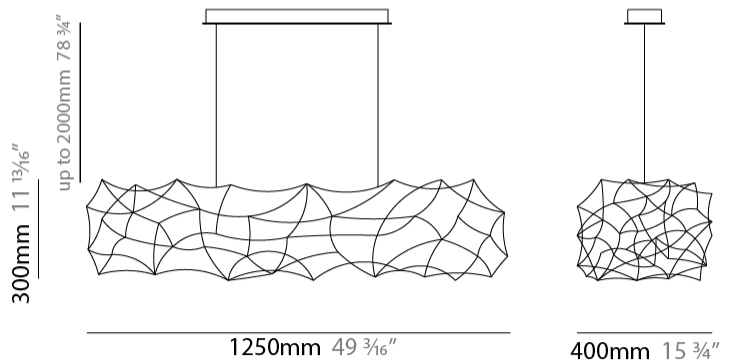

TESS SUSPENSION

D101929-

base number   Color   Finish
Temperature   Options

1. To build a product code in our configurator select the specify button on the base model # product page
2. To build a manual product code on this datasheet choose from the options listed below in blue font and add the suffix to the base model #

GENERAL

Series: Tess
Brand: Quasar
Division: Design
Mounting Type: Suspension
Mounting Location: Ceiling
Subcategory: Ambient

PHYSICAL

Shape: Abstract
Length (mm): 1250
Length (in): 49 ³/₁₆"
Width (mm): 400
Width (in): 15 ³/₄"
Height (mm): 300
Height (in): 11 ¹³/₁₆"
Max. Overall Height (mm): 2300
Max. Overall Height (in): 90 ⁹/₁₆"
Light Distribution: Omnidirectional
Weight (kg): 4
Weight (lbs): 8.8
Fixture Finish: [NIC / BRA / BBR](#)
Fixture Material: Metal
Cable Details: 2000mm Cable

ELECTRICAL

Lamp Type: LED
Input Wattage (W): 19.2
Dimming: Non-Dimming / Phase Dimming (120vac Only)
Driver Included: Yes
Driver Location: Integrated
Driver Type: Constant Voltage - Universal
Driver Class: Class 2
Input Voltage (V): 120 - 277
Output Voltage (V): 12
Upon Request: (Not included - see components) Integral: 0-10Vdc dimming

LED

Number of LEDs: 32
Color Temperature (°K): [2400 / 2800](#)
Max. Delivered Lumen (lm): 960 (2800K)
CRI: >90 CRI
Lamp Life (hrs): 50000

OPTICAL

RATINGS AND CERTIFICATIONS

Certified By: Certified for North American Standards
IP rating: IP20