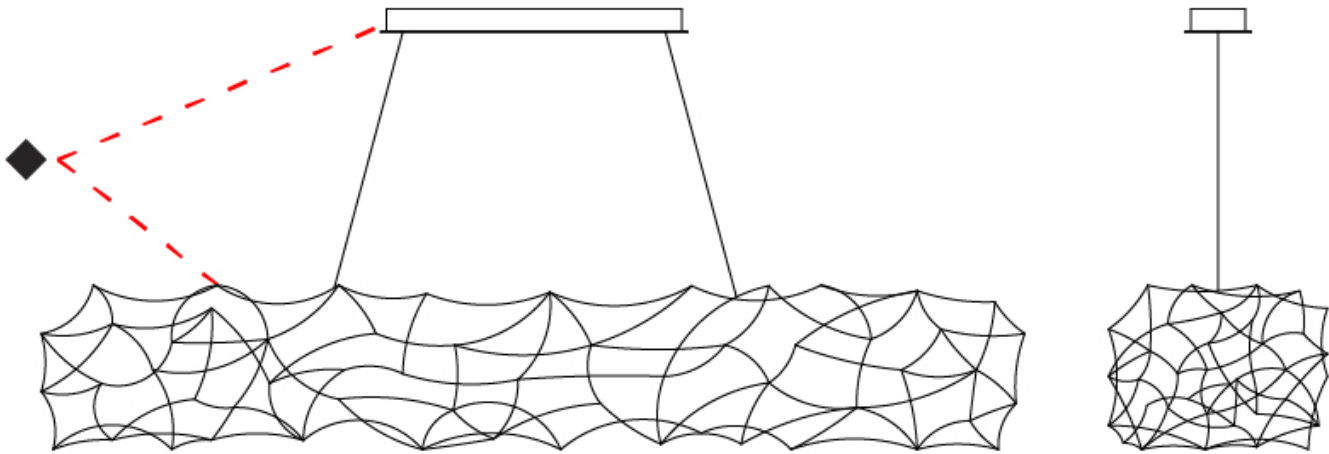

TESS SUSPENSION

D101931-

PROJECT _____

TYPE _____

SPECIFIER _____

QUANTITY _____

DATE _____