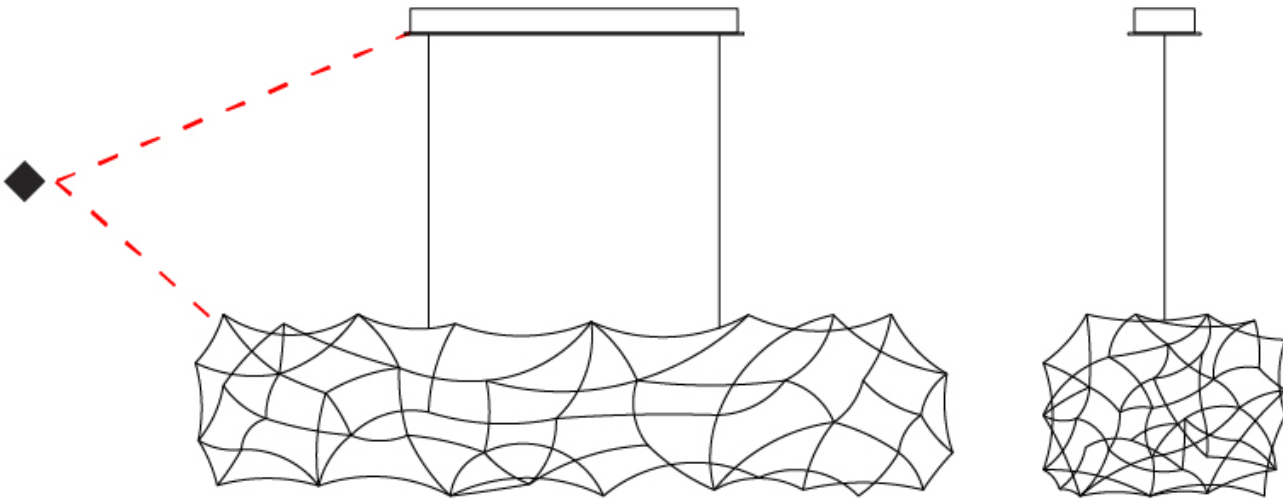

TESS SUSPENSION

D101930-

PROJECT _____

TYPE _____

SPECIFIER _____

QUANTITY _____

DATE _____

D