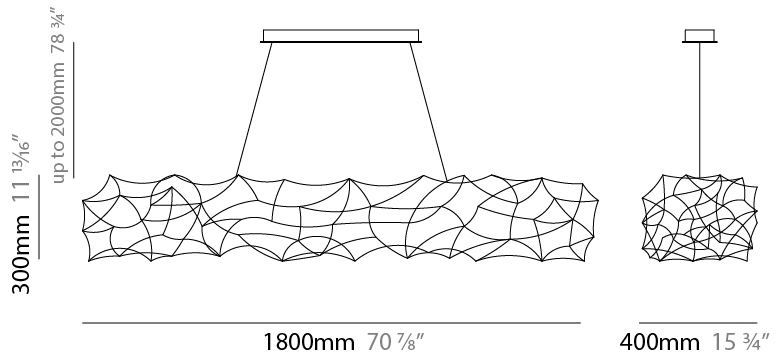

D101932- -

base number   Color   Finish
Temperature   Options

1. To build a product code in our configurator select the specify button on the base model # product page
2. To build a manual product code on this datasheet choose from the options listed below in blue font and add the suffix to the base model #

GENERAL

Series: Tess
Brand: Quasar
Division: Design
Mounting Type: Suspension
Mounting Location: Ceiling
Subcategory: Ambient

PHYSICAL

Shape: Abstract
Length (mm): 1800
Length (in): 70 ⁷/₈
Width (mm): 400
Width (in): 15 ³/₄
Height (mm): 300
Height (in): 11 ¹³/₁₆
Max. Overall Height (mm): 2300
Max. Overall Height (in): 90 ⁹/₁₆
Light Distribution: Direct / Indirect / Downlight
Weight (kg): 4
Weight (lbs): 8.8
Fixture Finish: [NIC / BRA / BBR](#)
Fixture Material: Metal
Cable Details: 2000mm Cable

ELECTRICAL

Number of Lamps: 1
Lamp Type: LED
Input Wattage (W): 27.6 + 3
Bulb Included: Bulb Included
Max. Wattage Per Lamp (W): 3
Lamp Base: GU10
Dimming: Non-Dimming / Phase Dimming (120Vac only) / 0-10V Dimming
Driver Included: Yes
Driver Location: Integrated
Driver Type: Constant Voltage - Universal
Driver Class: Class 2
Input Voltage (V): 120 - 277
Output Voltage (V): 12
Lamp Voltage (V): 12

LED

Number of LEDs: 46
Color Temperature (°K): [2400 / 2800](#)
Max. Delivered Lumen (lm): 1380 (2800K)
CRI: >90 CRI
Lamp Life (hrs): 50000

OPTICAL

RATINGS AND CERTIFICATIONS

Certified By: Certified for North American Standards
IP rating: IP20