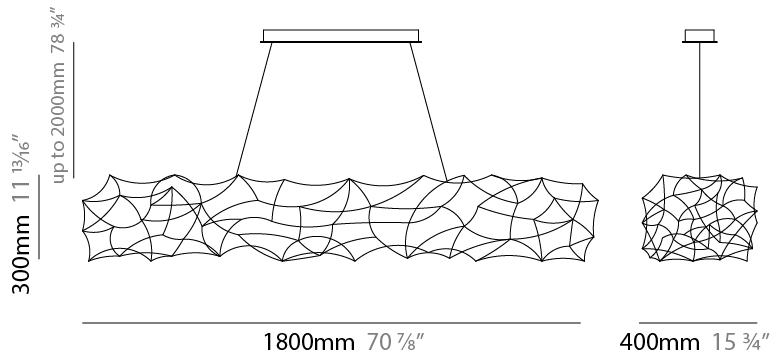

TESS SUSPENSION

D101931- -

base number   Color   Finish
Temperature   Options

1. To build a product code in our configurator select the specify button on the base model # product page
2. To build a manual product code on this datasheet choose from the options listed below in blue font and add the suffix to the base model #

GENERAL

Series: Tess
Brand: Quasar
Division: Design
Mounting Type: Suspension
Mounting Location: Ceiling
Subcategory: Ambient

PHYSICAL

Shape: Abstract
Length (mm): 1800
Length (in): 70 ⁷/₈
Width (mm): 400
Width (in): 15 ³/₄
Height (mm): 300
Height (in): 11 ¹³/₁₆
Max. Overall Height (mm): 2300
Max. Overall Height (in): 90 ⁹/₁₆
Light Distribution: Omnidirectional
Weight (kg): 4
Weight (lbs): 8.8
Fixture Finish: [NIC / BRA / BBR](#)
Fixture Material: Metal
Cable Details: 2000mm Cable

ELECTRICAL

Lamp Type: LED
Input Wattage (W): 27.6
Dimming: Non-Dimming / Phase Dimming (120Vac only) / 0-10V Dimming
Driver Included: Yes
Driver Location: Integrated
Driver Type: Constant Voltage - Universal
Driver Class: Class 2
Input Voltage (V): 120 - 277
Output Voltage (V): 12

LED

Number of LEDs: 46
Color Temperature (°K): [2400 / 2800](#)
Max. Delivered Lumen (lm): 1380 (2800K)
CRI: >90 CRI
Lamp Life (hrs): 50000

OPTICAL

RATINGS AND CERTIFICATIONS

Certified By: Certified for North American Standards
IP rating: IP20