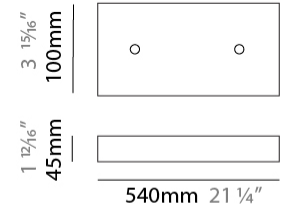

TESS SUSPENSION

D101929-

base number   Color   Finish
Temperature   Options

1. To build a product code in our configurator select the specify button on the base model # product page
2. To build a manual product code on this datasheet choose from the options listed below in blue font and add the suffix to the base model #

GENERAL

Series: Tess
Brand: Quasar
Division: Design
Mounting Type: Suspension
Mounting Location: Ceiling
Subcategory: Ambient

PHYSICAL

Shape: Abstract
Length (mm): 1250
Length (in): 49 ³/₁₆"
Width (mm): 400
Width (in): 15 ³/₄"
Height (mm): 300
Height (in): 11 ¹³/₁₆"
Max. Overall Height (mm): 2300
Max. Overall Height (in): 90 ⁹/₁₆"
Light Distribution: Omnidirectional
Weight (kg): 4
Weight (lbs): 8.8
Fixture Finish: [NIC / BRA / BBR](#)
Fixture Material: Metal
Cable Details: 2000mm Cable

ELECTRICAL

Lamp Type: LED
Input Wattage (W): 19.2
Dimming: Non-Dimming / Phase Dimming (120vac Only)
Driver Included: Yes
Driver Location: Integrated
Driver Type: Constant Voltage - Universal
Driver Class: Class 2
Input Voltage (V): 120 - 277
Output Voltage (V): 12
Upon Request: (Not included - see components) Integral: 0-10Vdc dimming

LED

Number of LEDs: 32
Color Temperature (°K): [2400 / 2800](#)
Max. Delivered Lumen (lm): 960 (2800K)
CRI: >90 CRI
Lamp Life (hrs): 50000

OPTICAL

RATINGS AND CERTIFICATIONS

Certified By: Certified for North American Standards
IP rating: IP20