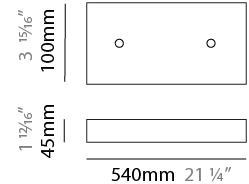

TESS SUSPENSION

D101931- -

base number   Color   Finish
Temperature   Options

1. To build a product code in our configurator select the specify button on the base model # product page
2. To build a manual product code on this datasheet choose from the options listed below in blue font and add the suffix to the base model #

GENERAL

Series: Tess
Brand: Quasar
Division: Design
Mounting Type: Suspension
Mounting Location: Ceiling
Subcategory: Ambient

PHYSICAL

Shape: Abstract
Length (mm): 1800
Length (in): 70 ⁷/₈
Width (mm): 400
Width (in): 15 ³/₄
Height (mm): 300
Height (in): 11 ¹³/₁₆
Max. Overall Height (mm): 2300
Max. Overall Height (in): 90 ⁹/₁₆
Light Distribution: Omnidirectional
Weight (kg): 4
Weight (lbs): 8.8
Fixture Finish: [NIC / BRA / BBR](#)
Fixture Material: Metal
Cable Details: 2000mm Cable

ELECTRICAL

Lamp Type: LED
Input Wattage (W): 27.6
Dimming: Non-Dimming / Phase Dimming (120Vac only) / 0-10V Dimming
Driver Included: Yes
Driver Location: Integrated
Driver Type: Constant Voltage - Universal
Driver Class: Class 2
Input Voltage (V): 120 - 277
Output Voltage (V): 12

LED

Number of LEDs: 46
Color Temperature (°K): [2400 / 2800](#)
Max. Delivered Lumen (lm): 1380 (2800K)
CRI: >90 CRI
Lamp Life (hrs): 50000

OPTICAL

RATINGS AND CERTIFICATIONS

Certified By: Certified for North American Standards
IP rating: IP20