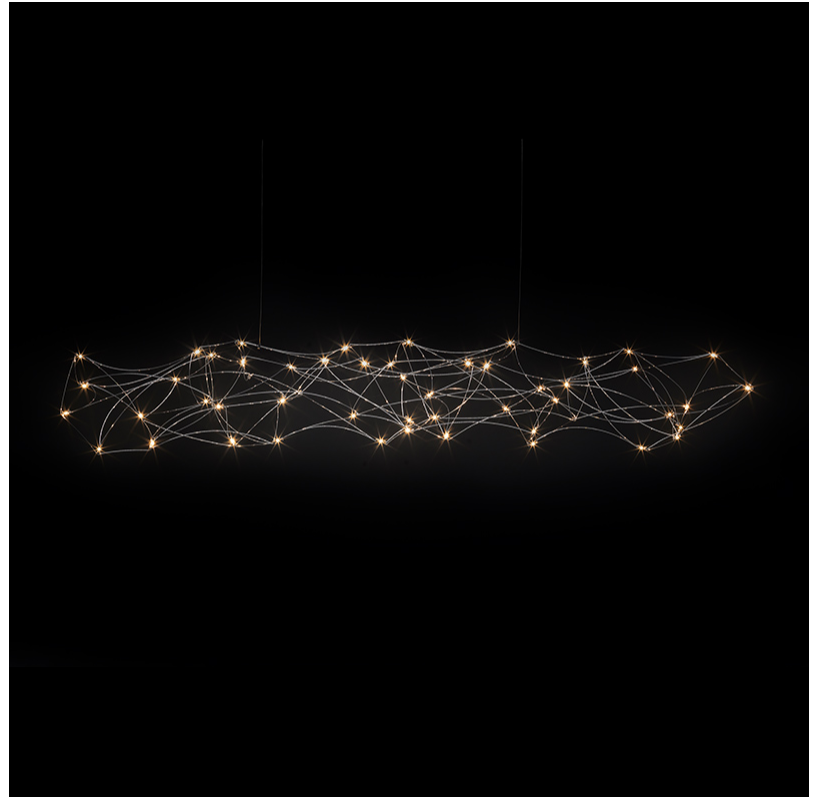

D101932- -

base number   Color   Finish
Temperature   Options

1. To build a product code in our configurator select the specify button on the base model # product page
2. To build a manual product code on this datasheet choose from the options listed below in blue font and add the suffix to the base model #

GENERAL

Series: Tess
Brand: Quasar
Division: Design
Mounting Type: Suspension
Mounting Location: Ceiling
Subcategory: Ambient

PHYSICAL

Shape: Abstract
Length (mm): 1800
Length (in): 70 ⁷/₈
Width (mm): 400
Width (in): 15 ³/₄
Height (mm): 300
Height (in): 11 ¹³/₁₆
Max. Overall Height (mm): 2300
Max. Overall Height (in): 90 ⁹/₁₆
Light Distribution: Direct / Indirect / Downlight
Weight (kg): 4
Weight (lbs): 8.8
Fixture Finish: [NIC / BRA / BBR](#)
Fixture Material: Metal
Cable Details: 2000mm Cable

ELECTRICAL

Number of Lamps: 1
Lamp Type: LED
Input Wattage (W): 27.6 + 3
Bulb Included: Bulb Included
Max. Wattage Per Lamp (W): 3
Lamp Base: GU10
Dimming: Non-Dimming / Phase Dimming (120Vac only) / 0-10V Dimming
Driver Included: Yes
Driver Location: Integrated
Driver Type: Constant Voltage - Universal
Driver Class: Class 2
Input Voltage (V): 120 - 277
Output Voltage (V): 12
Lamp Voltage (V): 12

LED

Number of LEDs: 46
Color Temperature (°K): [2400 / 2800](#)
Max. Delivered Lumen (lm): 1380 (2800K)
CRI: >90 CRI
Lamp Life (hrs): 50000

OPTICAL

RATINGS AND CERTIFICATIONS

Certified By: Certified for North American Standards
IP rating: IP20