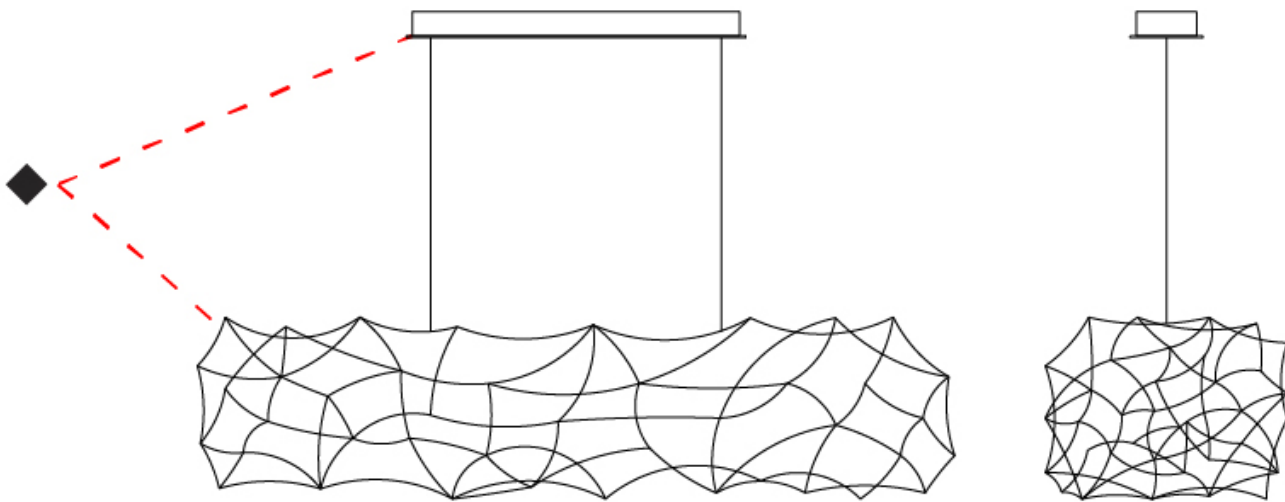

TESS SUSPENSION

D101929-

PROJECT

TYPE

SPECIFIER

QUANTITY

DATE