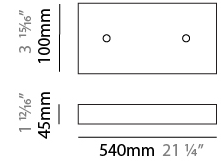

TESS SUSPENSION

D101933-

base number   Color   Finish
Temperature   Options

1. To build a product code in our configurator select the specify button on the base model # product page
2. To build a manual product code on this datasheet choose from the options listed below in blue font and add the suffix to the base model #

GENERAL

Series: Tess
Brand: Quasar
Division: Design
Mounting Type: Suspension
Mounting Location: Ceiling
Subcategory: Ambient

PHYSICAL

Shape: Abstract
Length (mm): 2000
Length (in): 78 ¾
Width (mm): 400
Width (in): 15 ¾
Height (mm): 300
Height (in): 11 13/16
Max. Overall Height (mm): 2300
Max. Overall Height (in): 90 9/16
Light Distribution: Omnidirectional
Weight (kg): 4.5
Weight (lbs): 8.8
Fixture Finish: [NIC / BRA / BBR](#)
Fixture Material: Metal
Cable Details: 2000mm Cable

ELECTRICAL

Lamp Type: LED
Input Wattage (W): 30.6
Dimming: Non-Dimming / Phase Dimming (120Vac only) / 0-10V Dimming
Driver Included: Yes
Driver Location: Integrated
Driver Type: Constant Voltage - Universal
Driver Class: Class 2
Input Voltage (V): 120 - 277
Output Voltage (V): 12

LED

Number of LEDs: 51
Color Temperature (°K): [2400 / 2800](#)
Max. Delivered Lumen (lm): 1530 (2800K)
CRI: >90 CRI
Lamp Life (hrs): 50000

OPTICAL

RATINGS AND CERTIFICATIONS

Certified By: Certified for North American Standards
IP rating: IP20