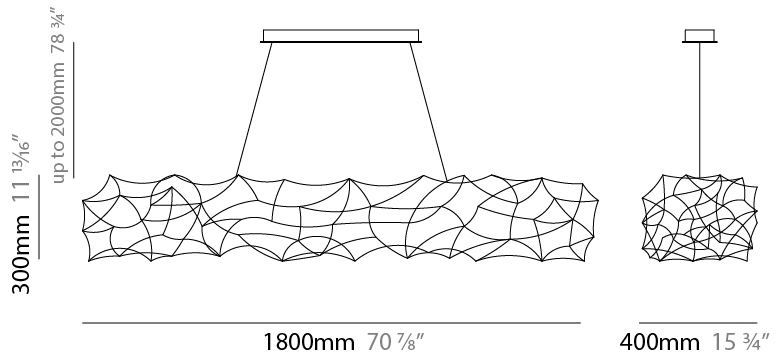

D101932-

base number   Color   Finish
Temperature   Options

1. To build a product code in our configurator select the specify button on the base model # product page
2. To build a manual product code on this datasheet choose from the options listed below in blue font and add the suffix to the base model #

GENERAL

Series: Tess
Brand: Quasar
Division: Design
Mounting Type: Suspension
Mounting Location: Ceiling
Subcategory: Ambient

PHYSICAL

Shape: Abstract
Length (mm): 1800
Length (in): 70 ⁷/₈
Width (mm): 400
Width (in): 15 ³/₄
Height (mm): 300
Height (in): 11 ¹³/₁₆
Max. Overall Height (mm): 2300
Max. Overall Height (in): 90 ⁹/₁₆
Light Distribution: Direct / Indirect / Downlight
Weight (kg): 4
Weight (lbs): 8.8
Fixture Finish: [NIC](#) / [BRA](#) / [BBR](#)
Fixture Material: Metal
Cable Details: 2000mm Cable

ELECTRICAL

Number of Lamps: 1
Lamp Type: LED
Input Wattage (W): 27.6 + 3
Bulb Included: Bulb Included
Max. Wattage Per Lamp (W): 3
Lamp Base: GU10
Dimming: Non-Dimming / Phase Dimming (120Vac only) / 0-10V Dimming
Driver Included: Yes
Driver Location: Integrated
Driver Type: Constant Voltage - Universal
Driver Class: Class 2
Input Voltage (V): 120 - 277
Output Voltage (V): 12
Lamp Voltage (V): 12

LED

Number of LEDs: 46
Color Temperature (°K): [2400](#) / [2800](#)
Max. Delivered Lumen (lm): 1380 (2800K)
CRI: >90 CRI
Lamp Life (hrs): 50000

OPTICAL

RATINGS AND CERTIFICATIONS

Certified By: Certified for North American Standards
IP rating: IP20