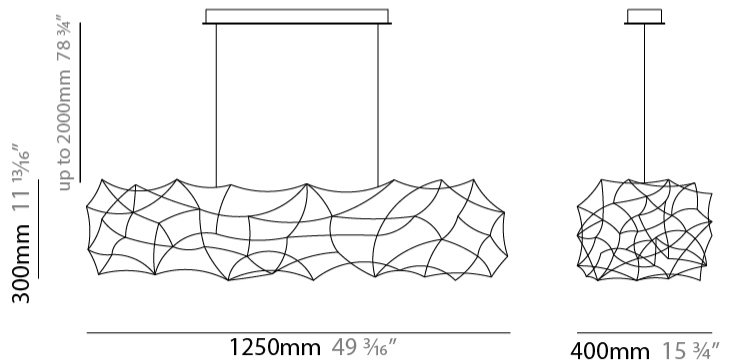

TESS SUSPENSION

D101929- -

base number   Color   Finish
Temperature   Options

1. To build a product code in our configurator select the specify button on the base model # product page
2. To build a manual product code on this datasheet choose from the options listed below in blue font and add the suffix to the base model #

GENERAL

Series: Tess
Brand: Quasar
Division: Design
Mounting Type: Suspension
Mounting Location: Ceiling
Subcategory: Ambient

PHYSICAL

Shape: Abstract
Length (mm): 1250
Length (in): 49 ³/₁₆"
Width (mm): 400
Width (in): 15 ³/₄"
Height (mm): 300
Height (in): 11 ¹³/₁₆"
Max. Overall Height (mm): 2300
Max. Overall Height (in): 90 ⁹/₁₆"
Light Distribution: Omnidirectional
Weight (kg): 4
Weight (lbs): 8.8
Fixture Finish: [NIC / BRA / BBR](#)
Fixture Material: Metal
Cable Details: 2000mm Cable

ELECTRICAL

Lamp Type: LED
Input Wattage (W): 19.2
Dimming: Non-Dimming / Phase Dimming (120vac Only)
Driver Included: Yes
Driver Location: Integrated
Driver Type: Constant Voltage - Universal
Driver Class: Class 2
Input Voltage (V): 120 - 277
Output Voltage (V): 12
Upon Request: (Not included - see components) Integral: 0-10Vdc dimming

LED

Number of LEDs: 32
Color Temperature (°K): [2400 / 2800](#)
Max. Delivered Lumen (lm): 960 (2800K)
CRI: >90 CRI
Lamp Life (hrs): 50000

OPTICAL

RATINGS AND CERTIFICATIONS

Certified By: Certified for North American Standards
IP rating: IP20