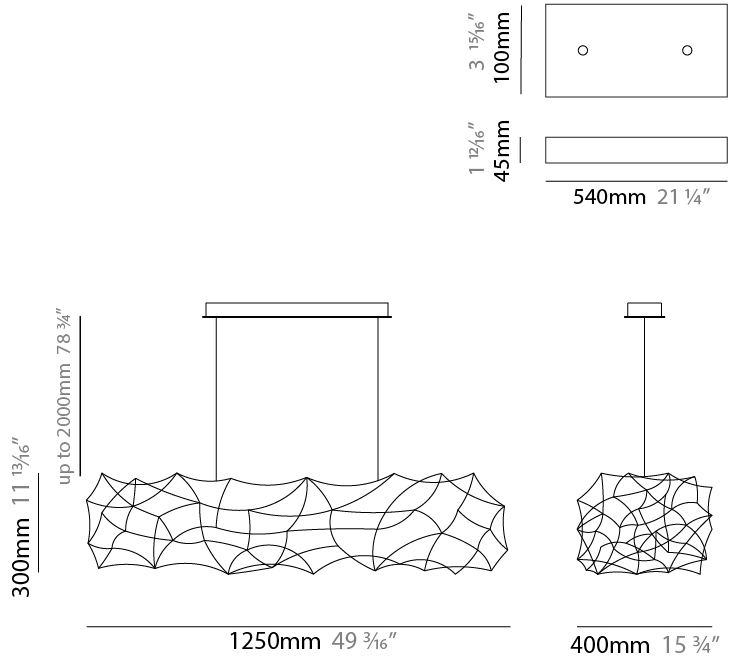

D101930- -

base number   Color   Finish
Temperature   Options

1. To build a product code in our configurator select the specify button on the base model # product page
2. To build a manual product code on this datasheet choose from the options listed below in blue font and add the suffix to the base model #

GENERAL

Series: Tess
Brand: Quasar
Division: Design
Mounting Type: Suspension
Mounting Location: Ceiling
Subcategory: Ambient

PHYSICAL

Shape: Abstract
Length (mm): 1250
Length (in): 49 3/16
Width (mm): 400
Width (in): 15 3/4
Height (mm): 300
Height (in): 11 13/16
Max. Overall Height (mm): 2300
Max. Overall Height (in): 90 9/16
Light Distribution: Direct / Indirect / Downlight
Weight (kg): 4
Weight (lbs): 8.8
Fixture Finish: [NIC](#) / [BRA](#) / [BBR](#)
Fixture Material: Metal
Cable Details: 2000mm Cable

ELECTRICAL

Number of Lamps: 1
Lamp Type: LED
Input Wattage (W): 19.2 + 3
Bulb Included: Bulb Included
Max. Wattage Per Lamp (W): 3
Lamp Base: GU10
Dimming: Non-Dimming / Phase Dimming (120Vac only) / 0-10V Dimming
Driver Included: Yes
Driver Location: Integrated
Driver Type: Constant Voltage - Universal
Driver Class: Class 2
Input Voltage (V): 120 - 277
Output Voltage (V): 12
Lamp Voltage (V): 12

LED

Number of LEDs: 32
Color Temperature (°K): [2400](#) / [2800](#)
Max. Delivered Lumen (lm): 960 (2800K)
CRI: >90 CRI
Lamp Life (hrs): 50000

OPTICAL

RATINGS AND CERTIFICATIONS

Certified By: Certified for North American Standards
IP rating: IP20