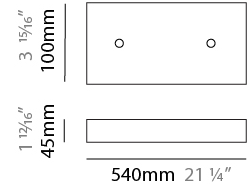

D101932-

base number   Color   Finish
Temperature   Options

1. To build a product code in our configurator select the specify button on the base model # product page
2. To build a manual product code on this datasheet choose from the options listed below in blue font and add the suffix to the base model #

GENERAL

Series: Tess
Brand: Quasar
Division: Design
Mounting Type: Suspension
Mounting Location: Ceiling
Subcategory: Ambient

PHYSICAL

Shape: Abstract
Length (mm): 1800
Length (in): 70 ⁷/₈
Width (mm): 400
Width (in): 15 ³/₄
Height (mm): 300
Height (in): 11 ¹³/₁₆
Max. Overall Height (mm): 2300
Max. Overall Height (in): 90 ⁹/₁₆
Light Distribution: Direct / Indirect / Downlight
Weight (kg): 4
Weight (lbs): 8.8
Fixture Finish: [NIC](#) / [BRA](#) / [BBR](#)
Fixture Material: Metal
Cable Details: 2000mm Cable

ELECTRICAL

Number of Lamps: 1
Lamp Type: LED
Input Wattage (W): 27.6 + 3
Bulb Included: Bulb Included
Max. Wattage Per Lamp (W): 3
Lamp Base: GU10
Dimming: Non-Dimming / Phase Dimming (120Vac only) / 0-10V Dimming
Driver Included: Yes
Driver Location: Integrated
Driver Type: Constant Voltage - Universal
Driver Class: Class 2
Input Voltage (V): 120 - 277
Output Voltage (V): 12
Lamp Voltage (V): 12

LED

Number of LEDs: 46
Color Temperature (°K): [2400](#) / [2800](#)
Max. Delivered Lumen (lm): 1380 (2800K)
CRI: >90 CRI
Lamp Life (hrs): 50000

OPTICAL

RATINGS AND CERTIFICATIONS

Certified By: Certified for North American Standards
IP rating: IP20