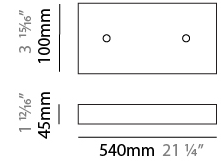

TESS SUSPENSION

D101933-

base number   Color   Finish
Temperature   Options

1. To build a product code in our configurator select the specify button on the base model # product page
2. To build a manual product code on this datasheet choose from the options listed below in blue font and add the suffix to the base model #

GENERAL

Series: Tess
Brand: Quasar
Division: Design
Mounting Type: Suspension
Mounting Location: Ceiling
Subcategory: Ambient

PHYSICAL

Shape: Abstract
Length (mm): 2000
Length (in): 78 ¾
Width (mm): 400
Width (in): 15 ¾
Height (mm): 300
Height (in): 11 13/16
Max. Overall Height (mm): 2300
Max. Overall Height (in): 90 9/16
Light Distribution: Omnidirectional
Weight (kg): 4.5
Weight (lbs): 8.8
[Fixture Finish: NIC / BRA / BBR](#)
Fixture Material: Metal
Cable Details: 2000mm Cable

ELECTRICAL

Lamp Type: LED
Input Wattage (W): 30.6
Dimming: Non-Dimming / Phase Dimming (120Vac only) / 0-10V Dimming
Driver Included: Yes
Driver Location: Integrated
Driver Type: Constant Voltage - Universal
Driver Class: Class 2
Input Voltage (V): 120 - 277
Output Voltage (V): 12

LED

Number of LEDs: 51
[Color Temperature (°K): 2400 / 2800](#)
Max. Delivered Lumen (lm): 1530 (2800K)
CRI: >90 CRI
Lamp Life (hrs): 50000

OPTICAL

RATINGS AND CERTIFICATIONS

Certified By: Certified for North American Standards
IP rating: IP20