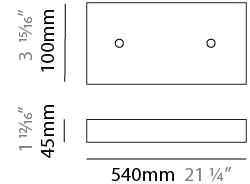

TESS SUSPENSION

D101931- -

base number   Color   Finish
Temperature   Options

1. To build a product code in our configurator select the specify button on the base model # product page
2. To build a manual product code on this datasheet choose from the options listed below in blue font and add the suffix to the base model #

GENERAL

Series: Tess
Brand: Quasar
Division: Design
Mounting Type: Suspension
Mounting Location: Ceiling
Subcategory: Ambient

PHYSICAL

Shape: Abstract
Length (mm): 1800
Length (in): 70 ⁷/₈
Width (mm): 400
Width (in): 15 ³/₄
Height (mm): 300
Height (in): 11 ¹³/₁₆
Max. Overall Height (mm): 2300
Max. Overall Height (in): 90 ⁹/₁₆
Light Distribution: Omnidirectional
Weight (kg): 4
Weight (lbs): 8.8
Fixture Finish: [NIC / BRA / BBR](#)
Fixture Material: Metal
Cable Details: 2000mm Cable

ELECTRICAL

Lamp Type: LED
Input Wattage (W): 27.6
Dimming: Non-Dimming / Phase Dimming (120Vac only) / 0-10V Dimming
Driver Included: Yes
Driver Location: Integrated
Driver Type: Constant Voltage - Universal
Driver Class: Class 2
Input Voltage (V): 120 - 277
Output Voltage (V): 12

LED

Number of LEDs: 46
Color Temperature (°K): [2400 / 2800](#)
Max. Delivered Lumen (lm): 1380 (2800K)
CRI: >90 CRI
Lamp Life (hrs): 50000

OPTICAL

RATINGS AND CERTIFICATIONS

Certified By: Certified for North American Standards
IP rating: IP20