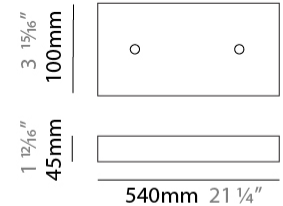

TESS SUSPENSION

D101929- -

base number   Color   Finish
Temperature   Options

1. To build a product code in our configurator select the specify button on the base model # product page
2. To build a manual product code on this datasheet choose from the options listed below in blue font and add the suffix to the base model #

GENERAL

Series: Tess
Brand: Quasar
Division: Design
Mounting Type: Suspension
Mounting Location: Ceiling
Subcategory: Ambient

PHYSICAL

Shape: Abstract
Length (mm): 1250
Length (in): 49 ³/₁₆"
Width (mm): 400
Width (in): 15 ³/₄"
Height (mm): 300
Height (in): 11 ¹³/₁₆"
Max. Overall Height (mm): 2300
Max. Overall Height (in): 90 ⁹/₁₆"
Light Distribution: Omnidirectional
Weight (kg): 4
Weight (lbs): 8.8
Fixture Finish: [NIC / BRA / BBR](#)
Fixture Material: Metal
Cable Details: 2000mm Cable

ELECTRICAL

Lamp Type: LED
Input Wattage (W): 19.2
Dimming: Non-Dimming / Phase Dimming (120vac Only)
Driver Included: Yes
Driver Location: Integrated
Driver Type: Constant Voltage - Universal
Driver Class: Class 2
Input Voltage (V): 120 - 277
Output Voltage (V): 12
Upon Request: (Not included - see components) Integral: 0-10Vdc dimming

LED

Number of LEDs: 32
Color Temperature (°K): [2400 / 2800](#)
Max. Delivered Lumen (lm): 960 (2800K)
CRI: >90 CRI
Lamp Life (hrs): 50000

OPTICAL

RATINGS AND CERTIFICATIONS

Certified By: Certified for North American Standards
IP rating: IP20