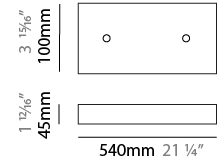

D101934-

base number   Color   Finish
Temperature   Options

1. To build a product code in our configurator select the specify button on the base model # product page
2. To build a manual product code on this datasheet choose from the options listed below in blue font and add the suffix to the base model #

GENERAL

Series: Tess
Brand: Quasar
Division: Design
Mounting Type: Suspension
Mounting Location: Ceiling
Subcategory: Ambient

PHYSICAL

Shape: Abstract
Length (mm): 2000
Length (in): 78 ¾
Width (mm): 400
Width (in): 15 ¾
Height (mm): 300
Height (in): 11 13/16
Max. Overall Height (mm): 2300
Max. Overall Height (in): 90 9/16
Light Distribution: Direct / Indirect / Downlight
Weight (kg): 4.5
Weight (lbs): 8.8
[Fixture Finish: NIC / BRA / BBR](#)
Fixture Material: Metal
Cable Details: 2000mm Cable

ELECTRICAL

Number of Lamps: 1
Lamp Type: LED
Input Wattage (W): 30.6 + 3
Bulb Included: Bulb Included
Max. Wattage Per Lamp (W): 3
Lamp Base: GU10
Dimming: Non-Dimming / Phase Dimming (120Vac only) / 0-10V Dimming
Driver Included: Yes
Driver Location: Integrated
Driver Type: Constant Voltage - Universal
Driver Class: Class 2
Input Voltage (V): 120 - 277
Output Voltage (V): 12
Lamp Voltage (V): 12

LED

Number of LEDs: 51
[Color Temperature (°K): 2400 / 2800](#)
Max. Delivered Lumen (lm): 1530 (2800K)
CRI: >90 CRI
Lamp Life (hrs): 50000

OPTICAL

RATINGS AND CERTIFICATIONS

Certified By: Certified for North American Standards
IP rating: IP20