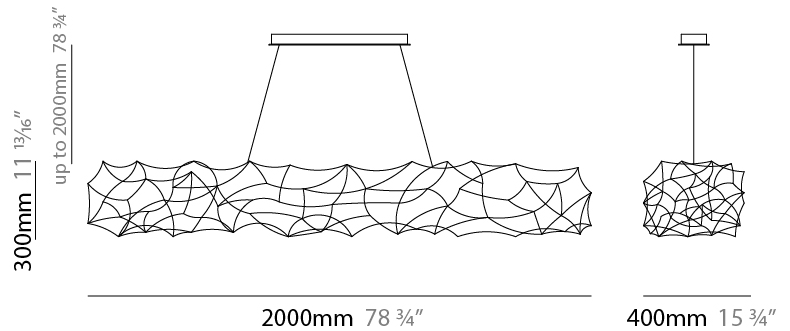

TESS SUSPENSION

D101933-

base number   Color   Finish
Temperature   Options

1. To build a product code in our configurator select the specify button on the base model # product page
2. To build a manual product code on this datasheet choose from the options listed below in blue font and add the suffix to the base model #

GENERAL

Series: Tess
Brand: Quasar
Division: Design
Mounting Type: Suspension
Mounting Location: Ceiling
Subcategory: Ambient

PHYSICAL

Shape: Abstract
Length (mm): 2000
Length (in): 78 ¾
Width (mm): 400
Width (in): 15 ¾
Height (mm): 300
Height (in): 11 13/16
Max. Overall Height (mm): 2300
Max. Overall Height (in): 90 9/16
Light Distribution: Omnidirectional
Weight (kg): 4.5
Weight (lbs): 8.8
[Fixture Finish: NIC / BRA / BBR](#)
Fixture Material: Metal
Cable Details: 2000mm Cable

ELECTRICAL

Lamp Type: LED
Input Wattage (W): 30.6
Dimming: Non-Dimming / Phase Dimming (120Vac only) / 0-10V Dimming
Driver Included: Yes
Driver Location: Integrated
Driver Type: Constant Voltage - Universal
Driver Class: Class 2
Input Voltage (V): 120 - 277
Output Voltage (V): 12

LED

Number of LEDs: 51
[Color Temperature (°K): 2400 / 2800](#)
Max. Delivered Lumen (lm): 1530 (2800K)
CRI: >90 CRI
Lamp Life (hrs): 50000

OPTICAL

RATINGS AND CERTIFICATIONS

Certified By: Certified for North American Standards
IP rating: IP20