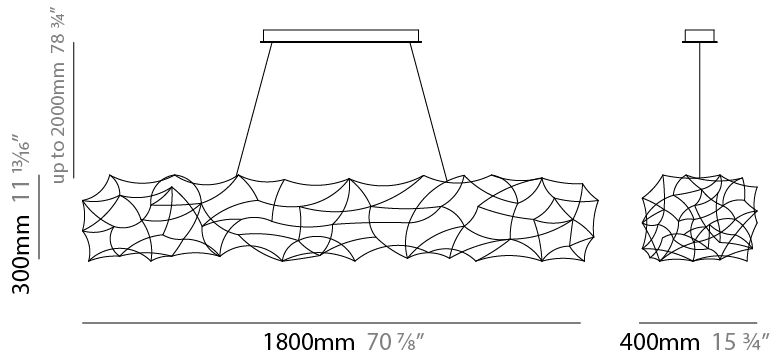

TESS SUSPENSION

D101931- -

base number   Color   Finish
Temperature   Options

1. To build a product code in our configurator select the specify button on the base model # product page
2. To build a manual product code on this datasheet choose from the options listed below in blue font and add the suffix to the base model #

GENERAL

Series: Tess
Brand: Quasar
Division: Design
Mounting Type: Suspension
Mounting Location: Ceiling
Subcategory: Ambient

PHYSICAL

Shape: Abstract
Length (mm): 1800
Length (in): 70 ⁷/₈
Width (mm): 400
Width (in): 15 ³/₄
Height (mm): 300
Height (in): 11 ¹³/₁₆
Max. Overall Height (mm): 2300
Max. Overall Height (in): 90 ⁹/₁₆
Light Distribution: Omnidirectional
Weight (kg): 4
Weight (lbs): 8.8
Fixture Finish: [NIC / BRA / BBR](#)
Fixture Material: Metal
Cable Details: 2000mm Cable

ELECTRICAL

Lamp Type: LED
Input Wattage (W): 27.6
Dimming: Non-Dimming / Phase Dimming (120Vac only) / 0-10V Dimming
Driver Included: Yes
Driver Location: Integrated
Driver Type: Constant Voltage - Universal
Driver Class: Class 2
Input Voltage (V): 120 - 277
Output Voltage (V): 12

LED

Number of LEDs: 46
Color Temperature (°K): [2400 / 2800](#)
Max. Delivered Lumen (lm): 1380 (2800K)
CRI: >90 CRI
Lamp Life (hrs): 50000

OPTICAL

RATINGS AND CERTIFICATIONS

Certified By: Certified for North American Standards
IP rating: IP20