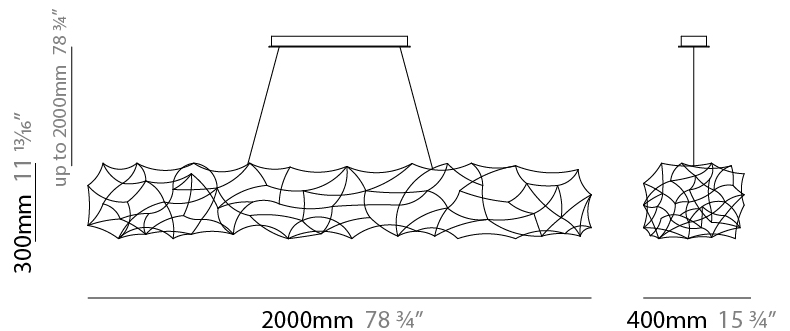

D101934-

base number   Color   Finish
Temperature   Options

1. To build a product code in our configurator select the specify button on the base model # product page
2. To build a manual product code on this datasheet choose from the options listed below in blue font and add the suffix to the base model #

GENERAL

Series: Tess
Brand: Quasar
Division: Design
Mounting Type: Suspension
Mounting Location: Ceiling
Subcategory: Ambient

PHYSICAL

Shape: Abstract
Length (mm): 2000
Length (in): 78 ¾
Width (mm): 400
Width (in): 15 ¾
Height (mm): 300
Height (in): 11 13/16
Max. Overall Height (mm): 2300
Max. Overall Height (in): 90 9/16
Light Distribution: Direct / Indirect / Downlight
Weight (kg): 4.5
Weight (lbs): 8.8
[Fixture Finish: NIC / BRA / BBR](#)
Fixture Material: Metal
Cable Details: 2000mm Cable

ELECTRICAL

Number of Lamps: 1
Lamp Type: LED
Input Wattage (W): 30.6 + 3
Bulb Included: Bulb Included
Max. Wattage Per Lamp (W): 3
Lamp Base: GU10
Dimming: Non-Dimming / Phase Dimming (120Vac only) / 0-10V Dimming
Driver Included: Yes
Driver Location: Integrated
Driver Type: Constant Voltage - Universal
Driver Class: Class 2
Input Voltage (V): 120 - 277
Output Voltage (V): 12
Lamp Voltage (V): 12

LED

Number of LEDs: 51
[Color Temperature (°K): 2400 / 2800](#)
Max. Delivered Lumen (lm): 1530 (2800K)
CRI: >90 CRI
Lamp Life (hrs): 50000

OPTICAL

RATINGS AND CERTIFICATIONS

Certified By: Certified for North American Standards
IP rating: IP20