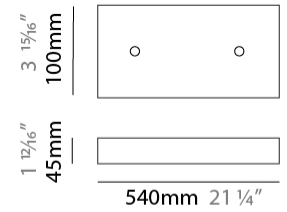

TESS SUSPENSION

D101929- -

base number   Color   Finish
Temperature   Options

1. To build a product code in our configurator select the specify button on the base model # product page
2. To build a manual product code on this datasheet choose from the options listed below in blue font and add the suffix to the base model #

GENERAL

Series: Tess
Partner: Quasar
Division: Design
Installation: Suspension
Product Type: Chandelier
Mounting Location: Ceiling

PHYSICAL

Shape: Abstract
Length (mm): 1250
Length (in): 49 3/16
Width (mm): 400
Width (in): 15 3/4
Height (mm): 300
Height (in): 11 13/16
Max. Overall Height (mm): 2300
Max. Overall Height (in): 90 9/16
Weight (kg): 4
Weight (lbs): 8.8
Fixture Finish: [NIC / BRA / BBR](#)
Fixture Material: Metal
Cable Details: 2000mm Cable

ELECTRICAL

Lamp Type: LED
Input Wattage (W): 19.2
Dimming: Non-Dimming / Phase Dimming (120vac Only)
Driver Included: Yes
Driver Location: Integrated
Driver Type: Constant Voltage - Universal
Driver Class: Class 2
Input Voltage (V): 120 - 277
Output Voltage (V): 12
Upon Request: (Not included - see components) Integral: 0-10Vdc dimming

LED

Number of LEDs: 32
Color Temperature (°K): [2400 / 2800](#)
Max. Delivered Lumen (lm): 960 (2800K)
CRI: >90 CRI
Lamp Life (hrs): 50000

OPTICAL

RATINGS AND CERTIFICATIONS

Certified By: Certified for North American Standards
IP rating: IP20