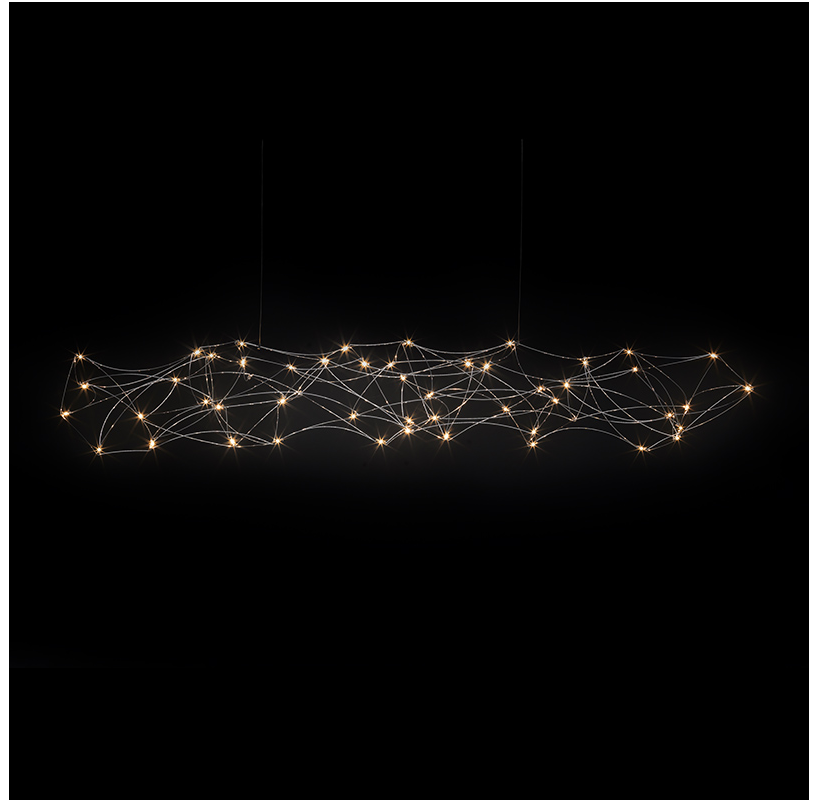

TESS SUSPENSION

D101929- -

base number   Color   Finish
Temperature   Options

1. To build a product code in our configurator select the specify button on the base model # product page
2. To build a manual product code on this datasheet choose from the options listed below in blue font and add the suffix to the base model #

GENERAL

Series: Tess
Partner: Quasar
Division: Design
Installation: Suspension
Product Type: Chandelier
Mounting Location: Ceiling

PHYSICAL

Shape: Abstract
Length (mm): 1250
Length (in): 49 3/16
Width (mm): 400
Width (in): 15 3/4
Height (mm): 300
Height (in): 11 13/16
Max. Overall Height (mm): 2300
Max. Overall Height (in): 90 9/16
Weight (kg): 4
Weight (lbs): 8.8
Fixture Finish: [NIC / BRA / BBR](#)
Fixture Material: Metal
Cable Details: 2000mm Cable

ELECTRICAL

Lamp Type: LED
Input Wattage (W): 19.2
Dimming: Non-Dimming / Phase Dimming (120vac Only)
Driver Included: Yes
Driver Location: Integrated
Driver Type: Constant Voltage - Universal
Driver Class: Class 2
Input Voltage (V): 120 - 277
Output Voltage (V): 12
Upon Request: (Not included - see components) Integral: 0-10Vdc dimming

LED

Number of LEDs: 32
Color Temperature (°K): [2400 / 2800](#)
Max. Delivered Lumen (lm): 960 (2800K)
CRI: >90 CRI
Lamp Life (hrs): 50000

OPTICAL

RATINGS AND CERTIFICATIONS

Certified By: Certified for North American Standards
IP rating: IP20