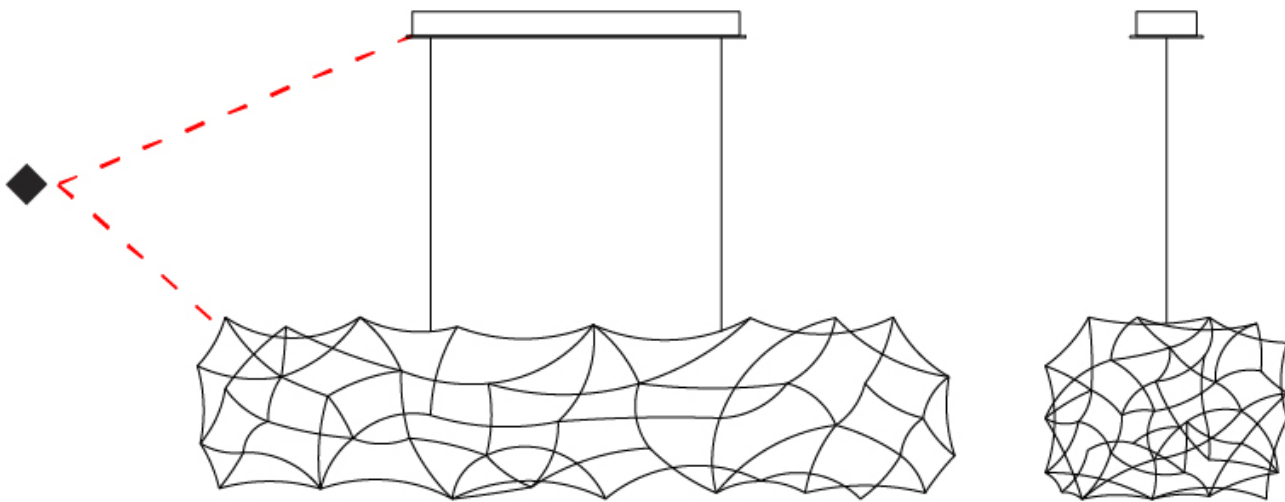

TESS SUSPENSION

D101929-

PROJECT _____

TYPE _____

SPECIFIER _____

QUANTITY _____

DATE _____

D