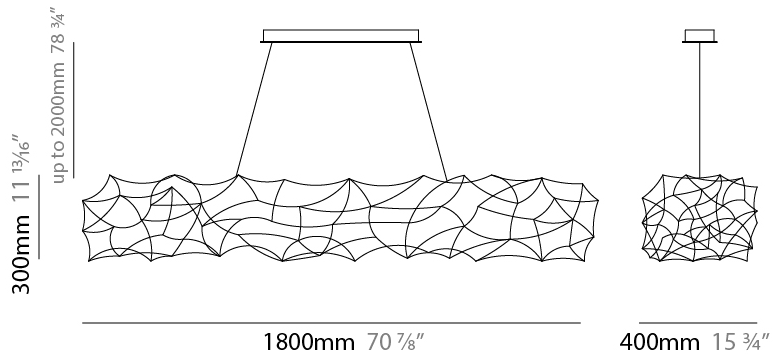

PROJECT	_____
TYPE	_____
SPECIFIER	_____
QUANTITY	_____
DATE	_____

TESS SUSPENSION

D101931- -

base number   Color   Finish
Temperature   Options

1. To build a product code in our configurator select the specify button on the base model # product page
2. To build a manual product code on this datasheet choose from the options listed below in blue font and add the suffix to the base model #

GENERAL

Series: Tess
Partner: Quasar
Division: Design
Installation: Suspension
Product Type: Chandelier
Mounting Location: Ceiling

PHYSICAL

Shape: Abstract
Length (mm): 1800
Length (in): 70 ⁷/₈
Width (mm): 400
Width (in): 15 ³/₄
Height (mm): 300
Height (in): 11 ¹³/₁₆
Max. Overall Height (mm): 2300
Max. Overall Height (in): 90 ⁹/₁₆
Weight (kg): 4
Weight (lbs): 8.8
Fixture Finish: [NIC / BRA / BBR](#)
Fixture Material: Metal
Cable Details: 2000mm Cable

ELECTRICAL

Lamp Type: LED
Input Wattage (W): 27.6
Dimming: Non-Dimming / Phase Dimming (120Vac only) / 0-10V Dimming
Driver Included: Yes
Driver Location: Integrated
Driver Type: Constant Voltage - Universal
Driver Class: Class 2
Input Voltage (V): 120 - 277
Output Voltage (V): 12

LED

Number of LEDs: 46
Color Temperature (°K): [2400 / 2800](#)
Max. Delivered Lumen (lm): 1380 (2800K)
CRI: >90 CRI
Lamp Life (hrs): 50000

OPTICAL

RATINGS AND CERTIFICATIONS

Certified By: Certified for North American Standards
IP rating: IP20