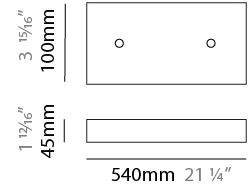

PROJECT	_____
TYPE	_____
SPECIFIER	_____
QUANTITY	_____
DATE	_____

TESS SUSPENSION

D101931- -

base number   Color   Finish
Temperature   Options

1. To build a product code in our configurator select the specify button on the base model # product page
2. To build a manual product code on this datasheet choose from the options listed below in blue font and add the suffix to the base model #

GENERAL

Series: Tess
Partner: Quasar
Division: Design
Installation: Suspension
Product Type: Chandelier
Mounting Location: Ceiling

PHYSICAL

Shape: Abstract
Length (mm): 1800
Length (in): 70 ⁷/₈
Width (mm): 400
Width (in): 15 ³/₄
Height (mm): 300
Height (in): 11 ¹³/₁₆
Max. Overall Height (mm): 2300
Max. Overall Height (in): 90 ⁹/₁₆
Weight (kg): 4
Weight (lbs): 8.8
Fixture Finish: [NIC / BRA / BBR](#)
Fixture Material: Metal
Cable Details: 2000mm Cable

ELECTRICAL

Lamp Type: LED
Input Wattage (W): 27.6
Dimming: Non-Dimming / Phase Dimming (120Vac only) / 0-10V Dimming
Driver Included: Yes
Driver Location: Integrated
Driver Type: Constant Voltage - Universal
Driver Class: Class 2
Input Voltage (V): 120 - 277
Output Voltage (V): 12

LED

Number of LEDs: 46
Color Temperature (°K): [2400 / 2800](#)
Max. Delivered Lumen (lm): 1380 (2800K)
CRI: >90 CRI
Lamp Life (hrs): 50000

OPTICAL

RATINGS AND CERTIFICATIONS

Certified By: Certified for North American Standards
IP rating: IP20