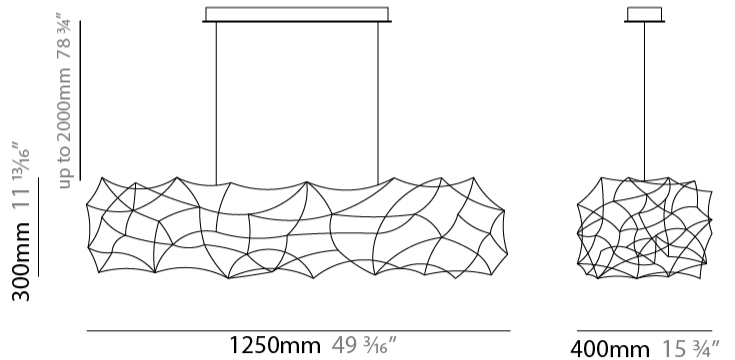

TESS SUSPENSION

D101929- -

base number   Color   Finish
Temperature   Options

1. To build a product code in our configurator select the specify button on the base model # product page
2. To build a manual product code on this datasheet choose from the options listed below in blue font and add the suffix to the base model #

GENERAL

Series: Tess
Partner: Quasar
Division: Design
Installation: Suspension
Product Type: Chandelier
Mounting Location: Ceiling

PHYSICAL

Shape: Abstract
Length (mm): 1250
Length (in): 49 3/16
Width (mm): 400
Width (in): 15 3/4
Height (mm): 300
Height (in): 11 13/16
Max. Overall Height (mm): 2300
Max. Overall Height (in): 90 9/16
Weight (kg): 4
Weight (lbs): 8.8
Fixture Finish: [NIC / BRA / BBR](#)
Fixture Material: Metal
Cable Details: 2000mm Cable

ELECTRICAL

Lamp Type: LED
Input Wattage (W): 19.2
Dimming: Non-Dimming / Phase Dimming (120vac Only)
Driver Included: Yes
Driver Location: Integrated
Driver Type: Constant Voltage - Universal
Driver Class: Class 2
Input Voltage (V): 120 - 277
Output Voltage (V): 12
Upon Request: (Not included - see components) Integral: 0-10Vdc dimming

LED

Number of LEDs: 32
Color Temperature (°K): [2400 / 2800](#)
Max. Delivered Lumen (lm): 960 (2800K)
CRI: >90 CRI
Lamp Life (hrs): 50000

OPTICAL

RATINGS AND CERTIFICATIONS

Certified By: Certified for North American Standards
IP rating: IP20