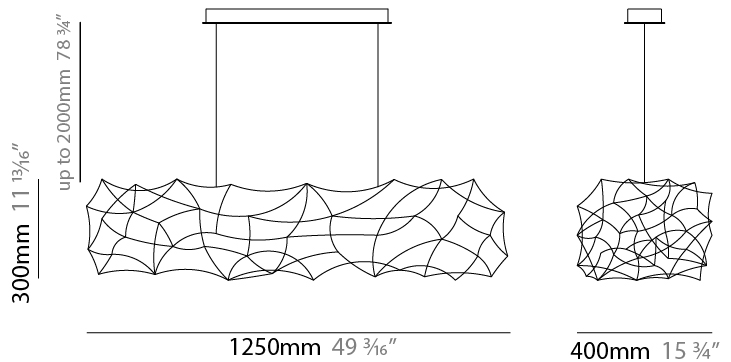

TESS SUSPENSION

D101930- -

base number   Color   Finish
Temperature   Options

1. To build a product code in our configurator select the specify button on the base model # product page
2. To build a manual product code on this datasheet choose from the options listed below in blue font and add the suffix to the base model #

GENERAL

Series: Tess
Partner: Quasar
Division: Design
Installation: Suspension
Product Type: Chandelier
Mounting Location: Ceiling

PHYSICAL

Shape: Abstract
Length (mm): 1250
Length (in): 49 ³/₁₆"
Width (mm): 400
Width (in): 15 ³/₄"
Height (mm): 300
Height (in): 11 ¹³/₁₆"
Max. Overall Height (mm): 2300
Max. Overall Height (in): 90 ⁹/₁₆"
Weight (kg): 4
Weight (lbs): 8.8
Fixture Finish: [NIC / BRA / BBR](#)
Fixture Material: Metal
Cable Details: 2000mm Cable

ELECTRICAL

Number of Lamps: 1
Lamp Type: LED
Input Wattage (W): 19.2 + 3
Bulb Included: Bulb Included
Max. Wattage Per Lamp (W): 3
Lamp Base: GU10
Dimming: Non-Dimming / Phase Dimming (120Vac only) / 0-10V Dimming
Driver Included: Yes
Driver Location: Integrated
Driver Type: Constant Voltage - Universal
Driver Class: Class 2
Input Voltage (V): 120 - 277
Output Voltage (V): 12
Lamp Voltage (V): 12

LED

Number of LEDs: 32
Color Temperature (°K): [2400 / 2800](#)
Max. Delivered Lumen (lm): 960 (2800K)
CRI: >90 CRI
Lamp Life (hrs): 50000

OPTICAL

RATINGS AND CERTIFICATIONS

Certified By: Certified for North American Standards
IP rating: IP20