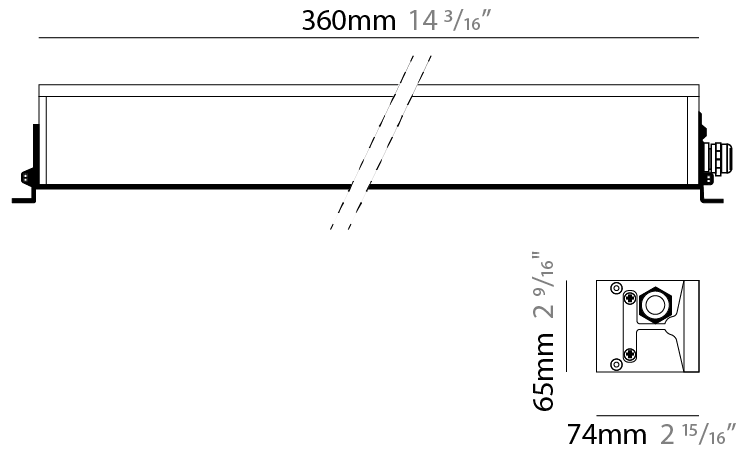

GENERAL

Series: Tetra
Subseries: Tetra Corniche
Brand: Platek
Division: Exterior
Mounting Type: Surface
Mounting Location: Wall
Subcategory: Wallwash

PHYSICAL

Shape: Rectangle
Length (mm): 358
Length (in): 14 ⁷/₈
Height (mm): 73
Depth (mm): 65
Height (in): 2 ⁷/₈
Depth (in): 2 ³/₁₆
Light Distribution: Adjustable / Direct
Weight (kg): 2.3
Weight (lbs): 5.1
Screws: A4 stainless steel
Diffuser: Clear tempered glass
Gasket: Gore-Tex valve to prevent condensation inside the fitting.
Fixture Finish: [BLK](#) / [WHI](#) / [GRY](#) / [COR](#) / [ANT](#) / [BRZ](#)
Fixture Material: Extruded Aluminum

ELECTRICAL

Lamp Type: LED
Input Wattage (W): 13.5
Total Output Wattage (W): 12
Dimming: Non-Dimmable
Driver Included: Yes
Driver Location: Integrated
Driver Type: Constant Current - Universal
Driver Class: Class 2
Input Voltage (V): 120 - 277
Constant Current (MA): 350

LED

Number of LEDs: 12
Color Temperature (°K): [3000](#) / [4000](#)
Max. Delivered Lumen (lm): 860 - 1070
Nominal Lumen (lm): 1680 / 1740
CRI: >80 CRI
Lamp Life (hrs): 60000

OPTICAL

Optic°: [13](#) / [26](#) / [40](#) / Elliptical
Pitch: 0-15° rotation angle

RATINGS AND CERTIFICATIONS

Certified By: Certified for North American Standards
IP rating: IP66
IK Rating: IK07
Bug Rating: B1 U1 G0