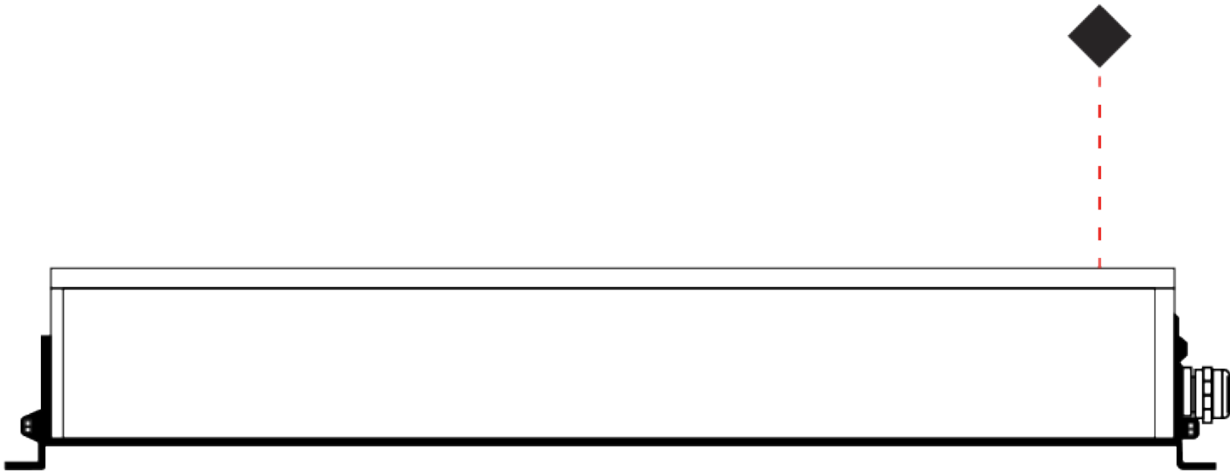

TETRA CORNICHE SURFACE

E9W263-

PROJECT _____

TYPE _____

SPECIFIER _____

QUANTITY _____

DATE _____

E