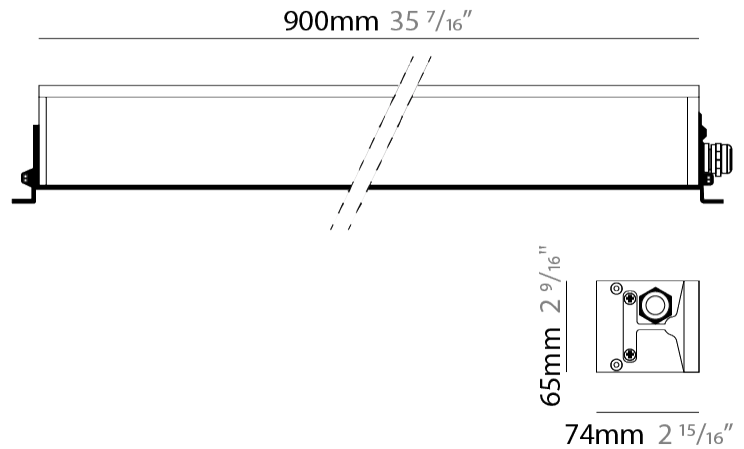

GENERAL

Series: Tetra
Subseries: Tetra Corniche
Brand: Platek
Division: Exterior
Mounting Type: Surface
Mounting Location: Wall
Subcategory: Wallwash

PHYSICAL

Shape: Rectangle
Length (mm): 904
Length (in): 35 ⁷/₁₆
Width (mm): 65
Width (in): 2 ⁹/₁₆
Height (mm): 73
Height (in): 2 ⁷/₈
Light Distribution: Adjustable / Direct
Weight (kg): 4
Weight (lbs): 8.8
Screws: A4 stainless steel
Diffuser: Clear tempered glass
Gasket: Gore-Tex valve to prevent condensation inside the fitting.
Fixture Finish: BLK / WHI / GRY / COR / ANT / BRZ
Fixture Material: Extruded Aluminum

ELECTRICAL

Lamp Type: LED
Input Wattage (W): 21
Total Output Wattage (W): 18
Dimming: Non-Dimmable
Driver Included: Yes
Driver Location: Integrated
Driver Type: Constant Voltage - 120Vac
Driver Class: Class 2
Input Voltage (V): 120 - 277
Output Voltage (V): 24
Upon Request: (Not included - see components [IP65 or higher enclosure to be supplied by others]) Remote: Non-dimming 120/277Vac

LED

Number of LEDs: 18
Color Temperature (°K): 3000 / 4000
Max. Delivered Lumen (lm): 1300 / 1600
Nominal Lumen (lm): 2520 / 2610
CRI: >80 CRI
Lamp Life (hrs): 60000

OPTICAL

Optic°: 13 / 26 / 40 / Elliptical
Pitch: 0-15° rotation angle

RATINGS AND CERTIFICATIONS

Certified By: Certified for North American Standards
IP rating: IP66
IK Rating: IK07
Bug Rating: B2 U1 G0