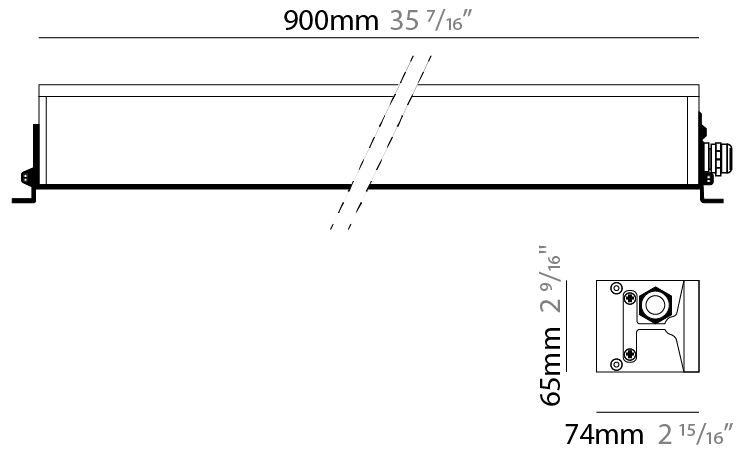

GENERAL

Series: Tetra
Subseries: Tetra Corniche
Brand: Platek
Division: Exterior
Mounting Type: Surface
Mounting Location: Wall
Subcategory: Wallwash

PHYSICAL

Shape: Rectangle
Length (mm): 904
Length (in): 35 ⁷/₁₆
Height (mm): 73
Depth (mm): 65
Height (in): 2 ⁷/₈
Depth (in): 2 ³/₁₆
Light Distribution: Adjustable / Direct
Weight (kg): 5.2
Weight (lbs): 11.4
Screws: A4 stainless steel
Diffuser: Clear tempered glass
Gasket: Gore-Tex valve to prevent condensation inside the fitting.
Fixture Finish: [BLK](#) / [WHI](#) / [GRY](#) / [COR](#) / [ANT](#) / [BRZ](#)
Fixture Material: Extruded Aluminum

ELECTRICAL

Lamp Type: LED
Input Wattage (W): 47
Total Output Wattage (W): 36
Dimming: Non-Dimmable
Driver Included: Yes
Driver Location: Integrated
Driver Type: Constant Current - Universal
Driver Class: Class 2
Input Voltage (V): 120 - 277
Constant Current (MA): 350

LED

Number of LEDs: 36
Color Temperature (°K): [3000](#) / [4000](#)
Max. Delivered Lumen (lm): 2590 / 3220
Nominal Lumen (lm): 5040 / 5220
CRI: >80 CRI
Lamp Life (hrs): 60000

OPTICAL

Optic°: [13](#) / [26](#) / [40](#) / Elliptical
Pitch: 0-15° rotation angle

RATINGS AND CERTIFICATIONS

Certified By: Certified for North American Standards
IP rating: IP66
IK Rating: IK07
Bug Rating: B3 U1 G1

PROJECT
TYPE
SPECIFIER
QUANTITY
DATE